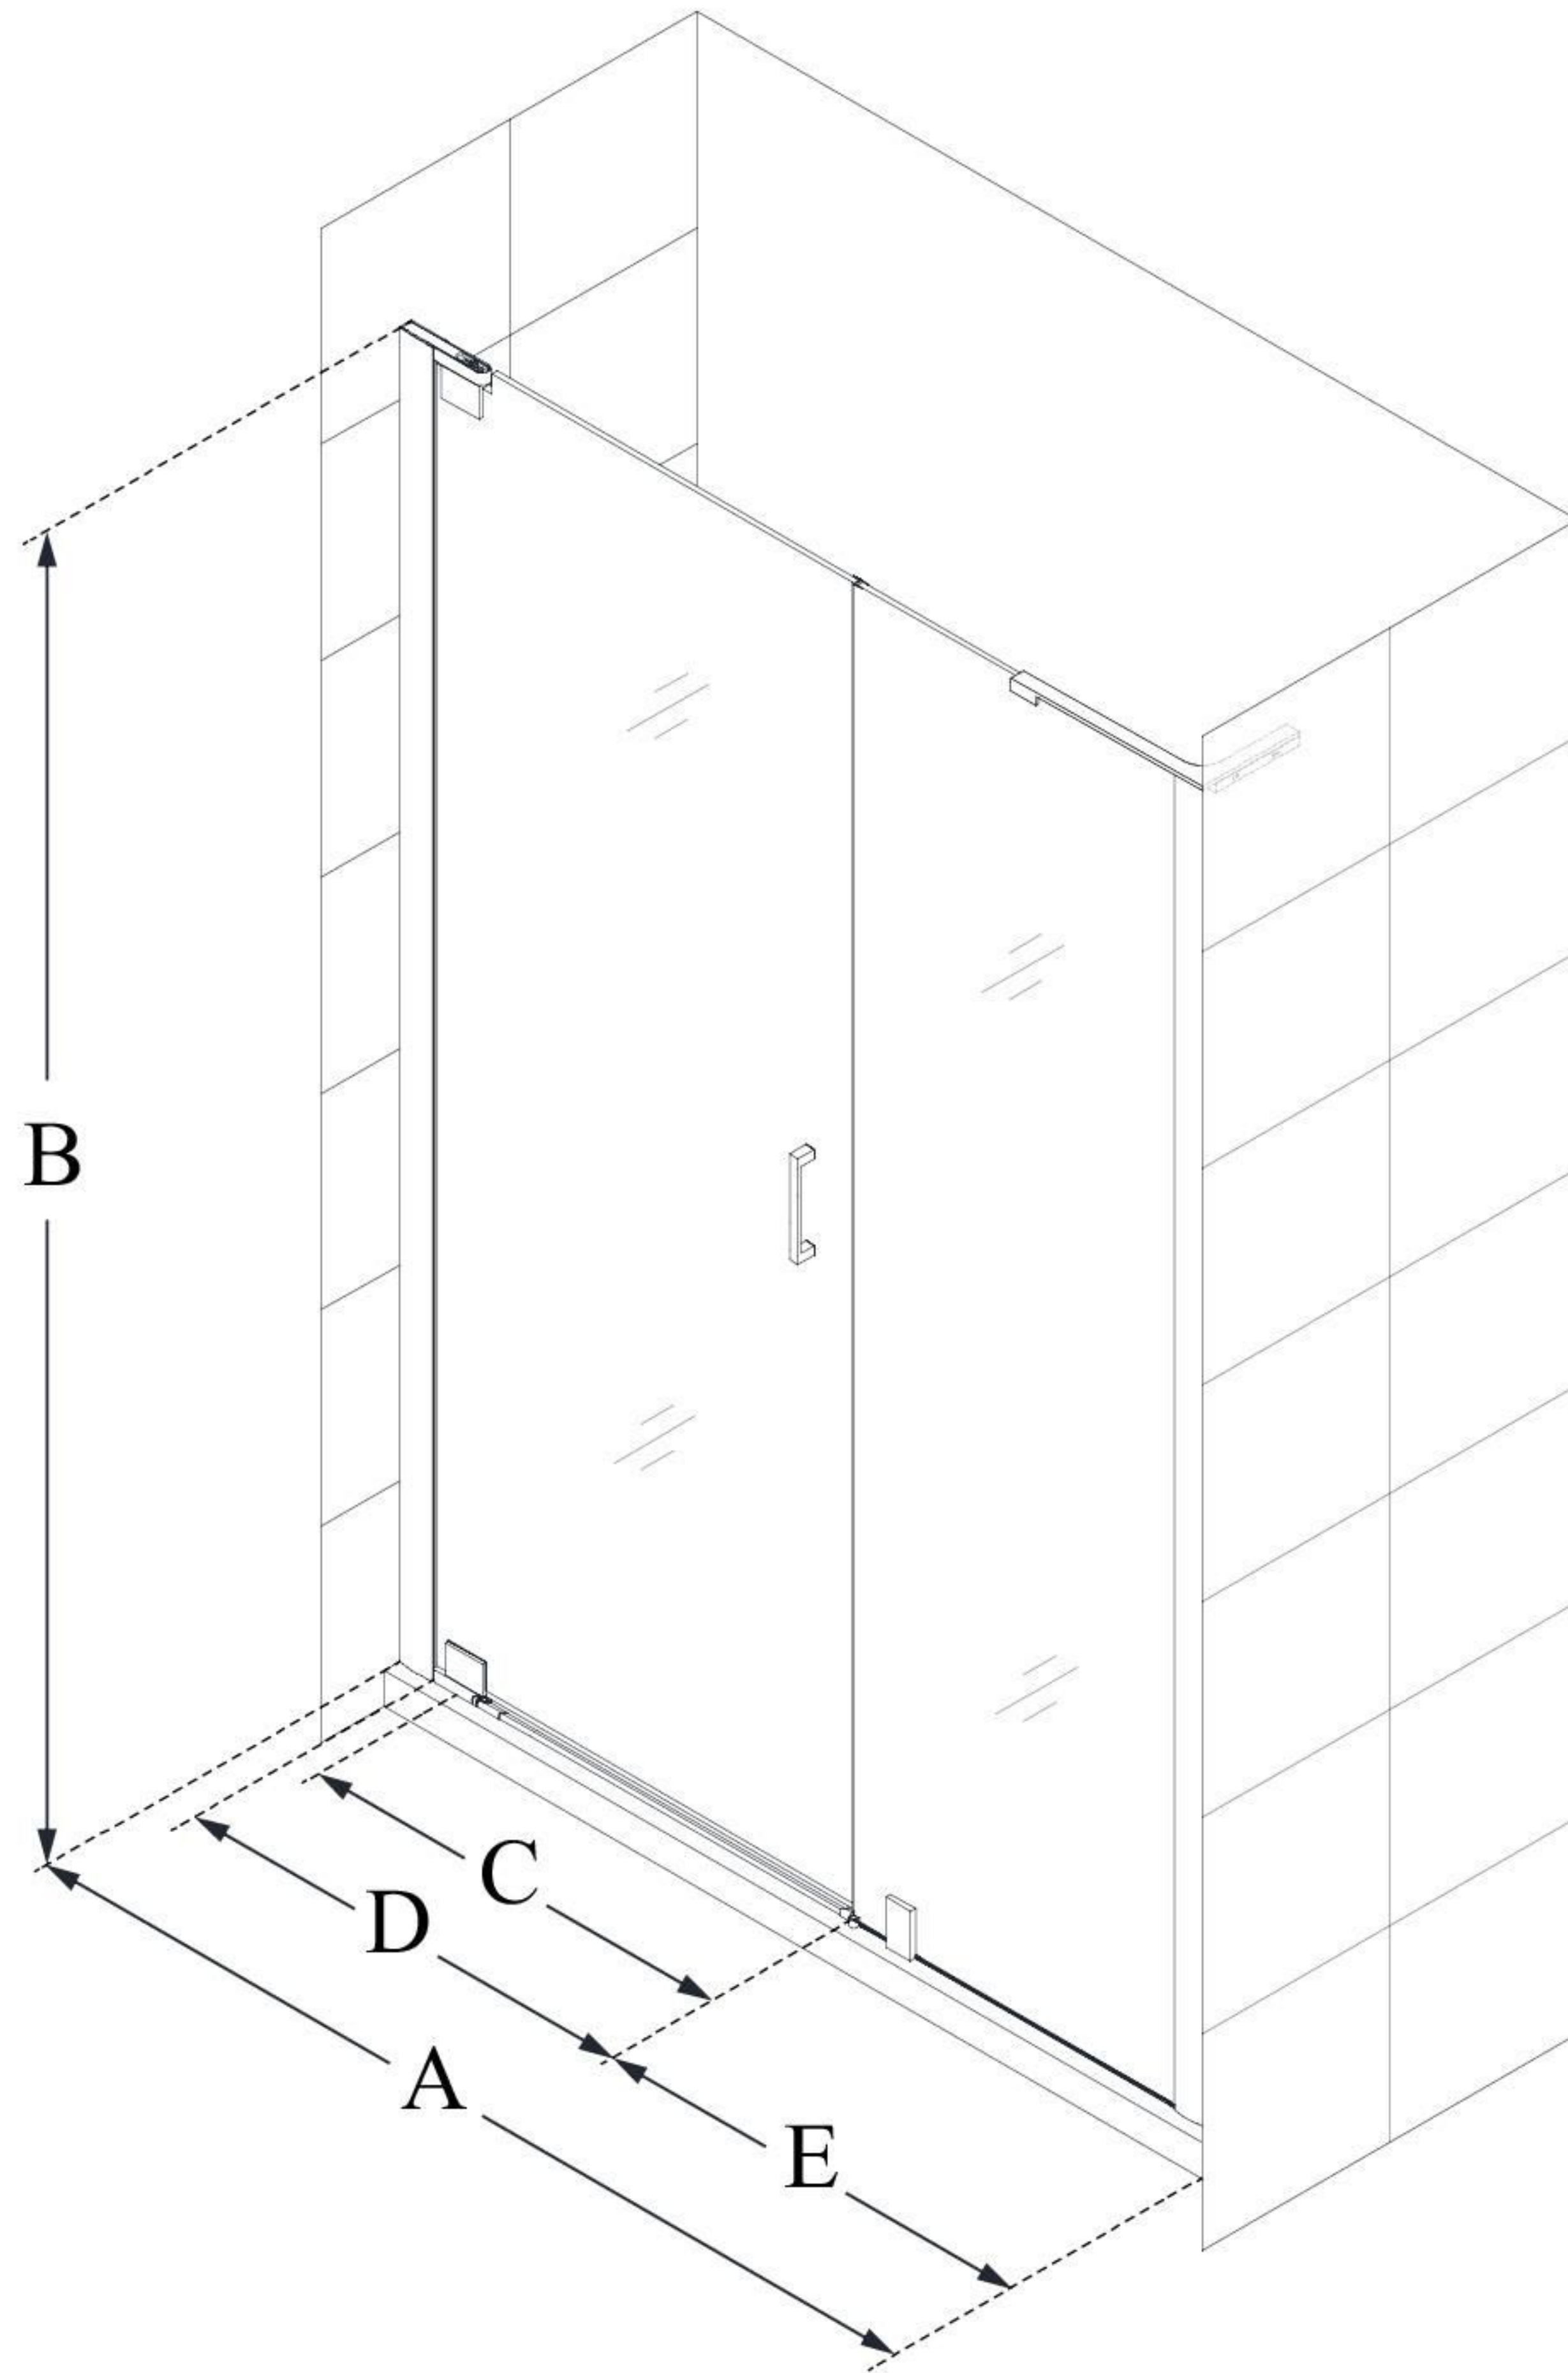

SHDR-4328180

ELEGANCE-LS

DreamLine Elegance-LS 44 3/4 -
46 3/4 in. W x 72 in. H Frameless
Pivot Shower Door

PIVOT DOOR

CONFIGURATION DIMENSIONS:

A: 44 3/4" - 46 3/4"

MODEL WIDTH

B: 72"

MODEL HEIGHT

C: 21 1/4"

ACCESS WIDTH

D: 24 1/4"

DOOR WIDTH

E: 18"

INLINE PANEL WIDTH

DreamLine reserves the right to update or modify the hardware or materials pictured without prior notice for the purpose of product improvement and customer satisfaction.