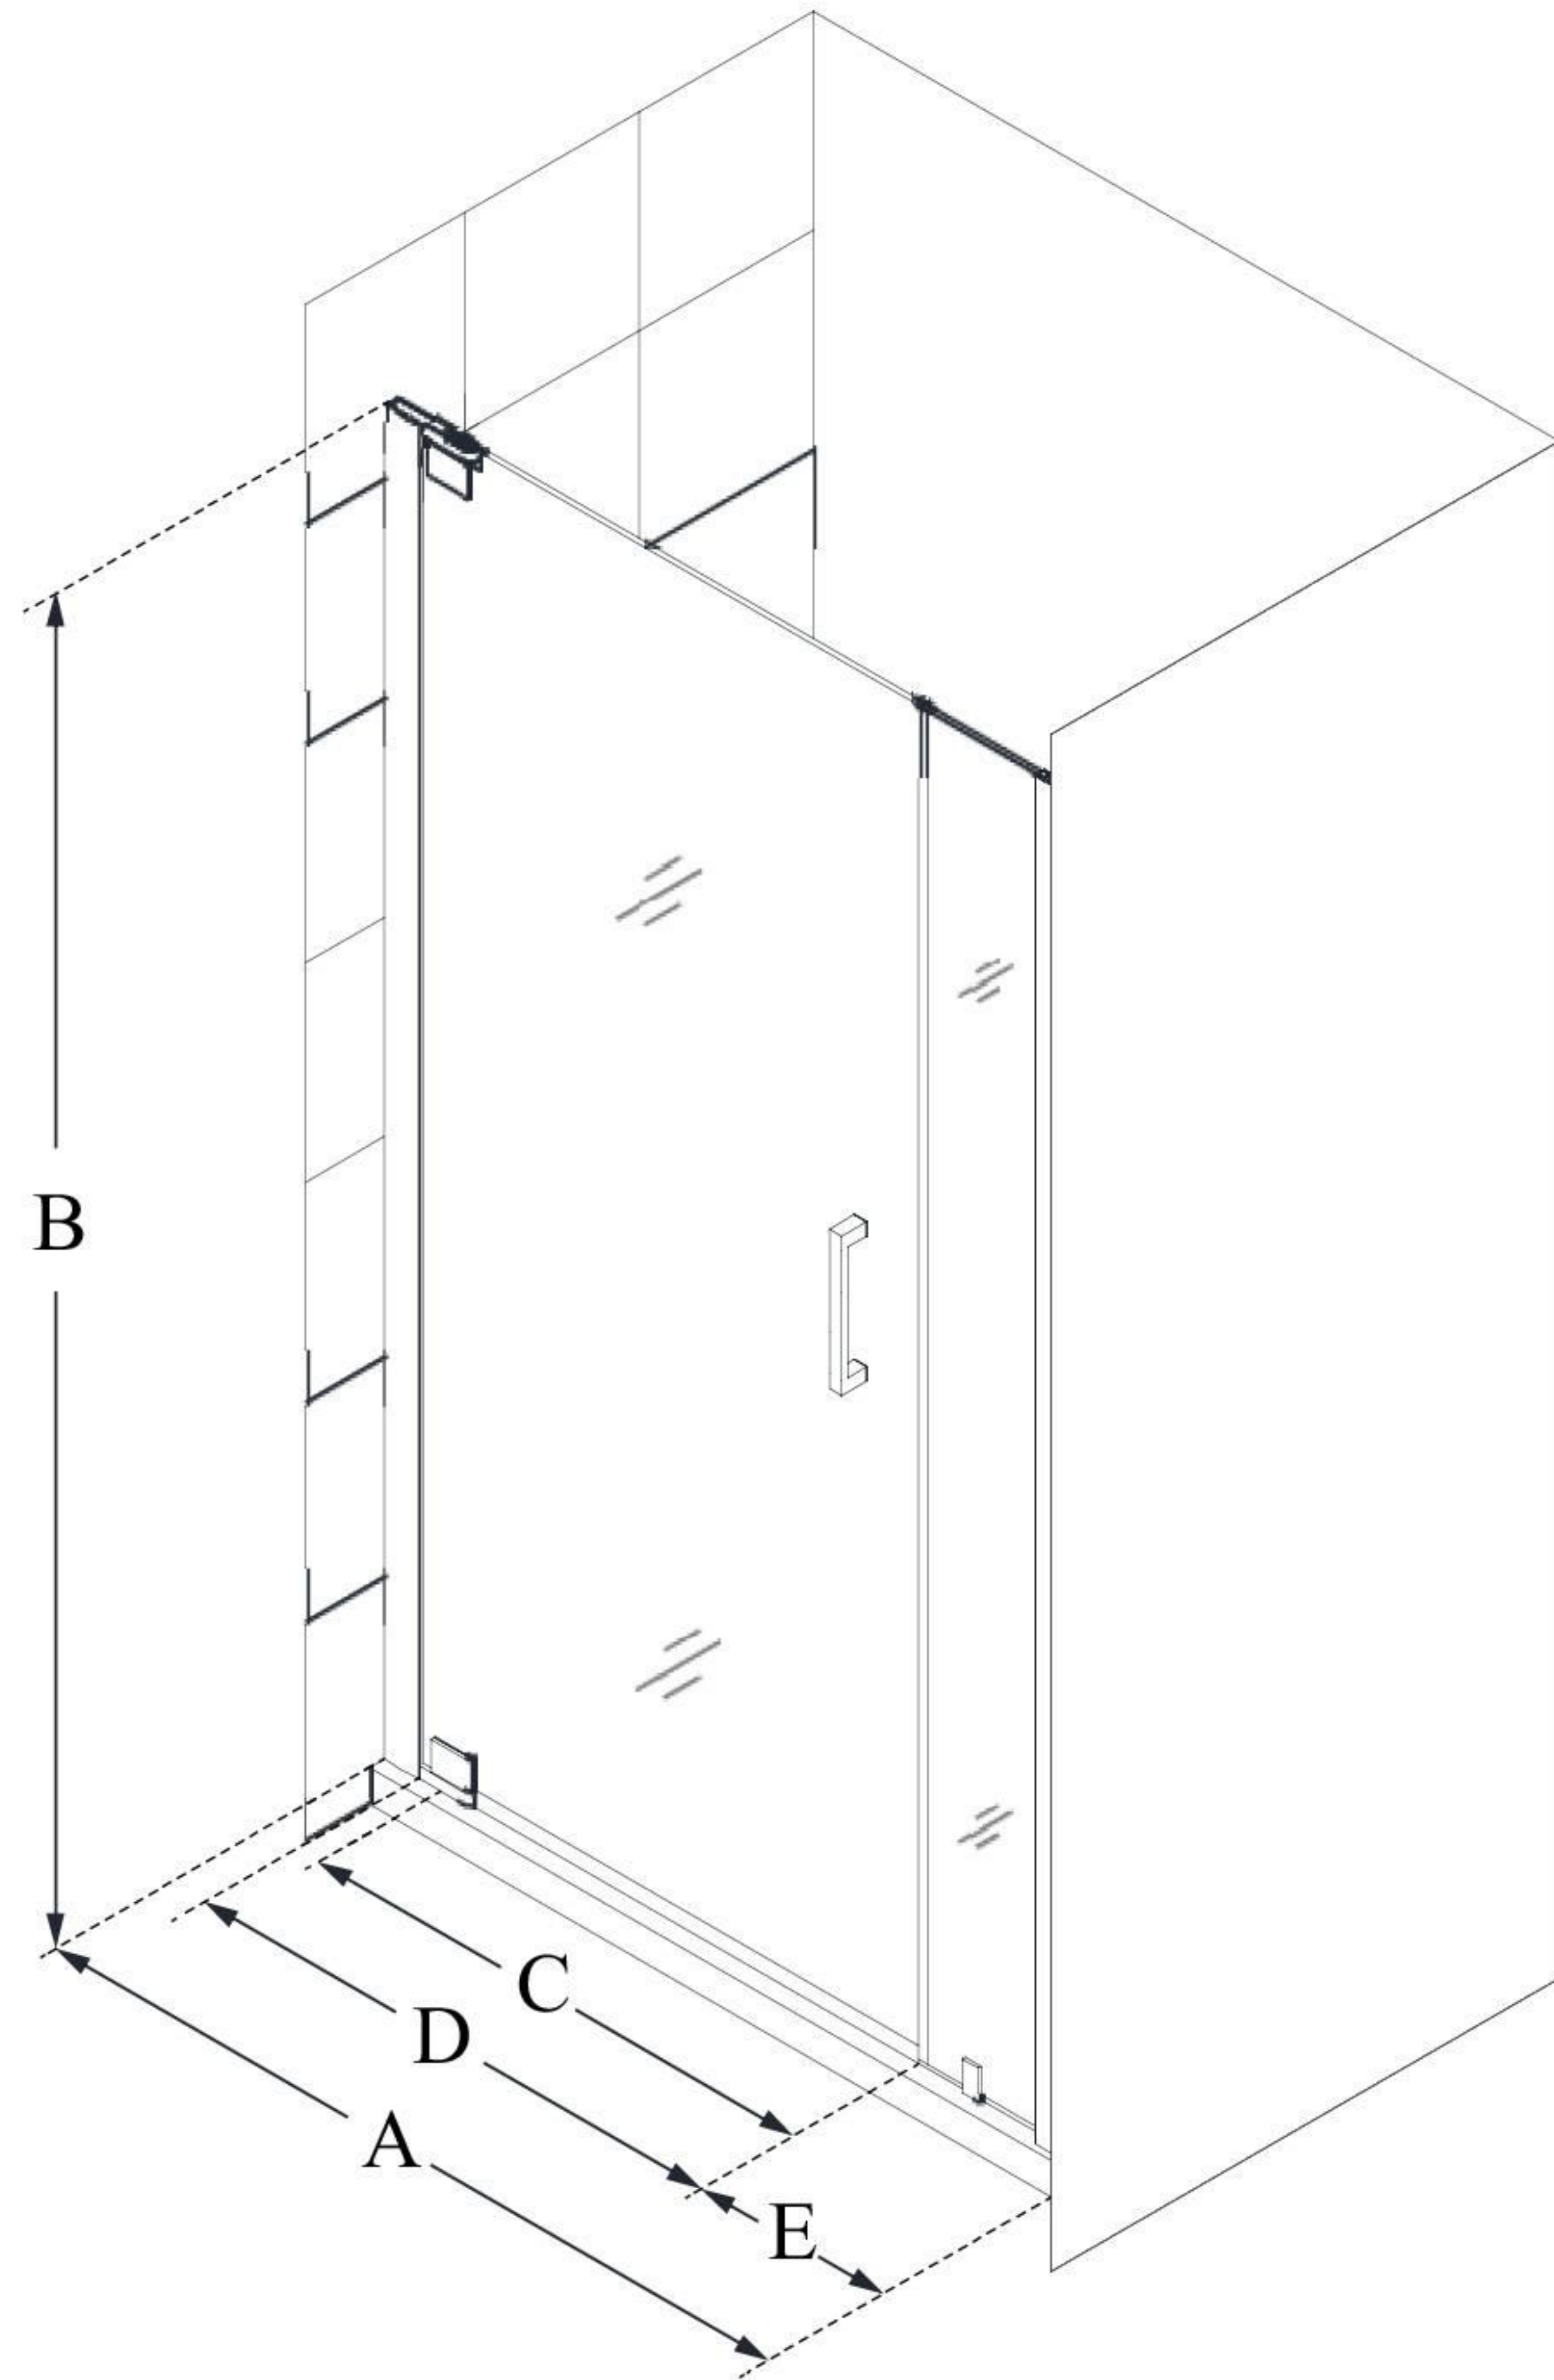

SHDR-4328060

ELEGANCE-LS

DreamLine Elegance-LS 32 3/4 -
34 3/4 in. W x 72 in. H Frameless
Pivot Shower Door

PIVOT DOOR

CONFIGURATION DIMENSIONS:

A: 32 3/4" - 34 3/4"

MODEL WIDTH

B: 72"

MODEL HEIGHT

C: 21 1/4"

ACCESS WIDTH

D: 24 1/4"

DOOR WIDTH

E: 6"

INLINE PANEL WIDTH

DreamLine reserves the right to update or modify the hardware or materials pictured without prior notice for the purpose of product improvement and customer satisfaction.