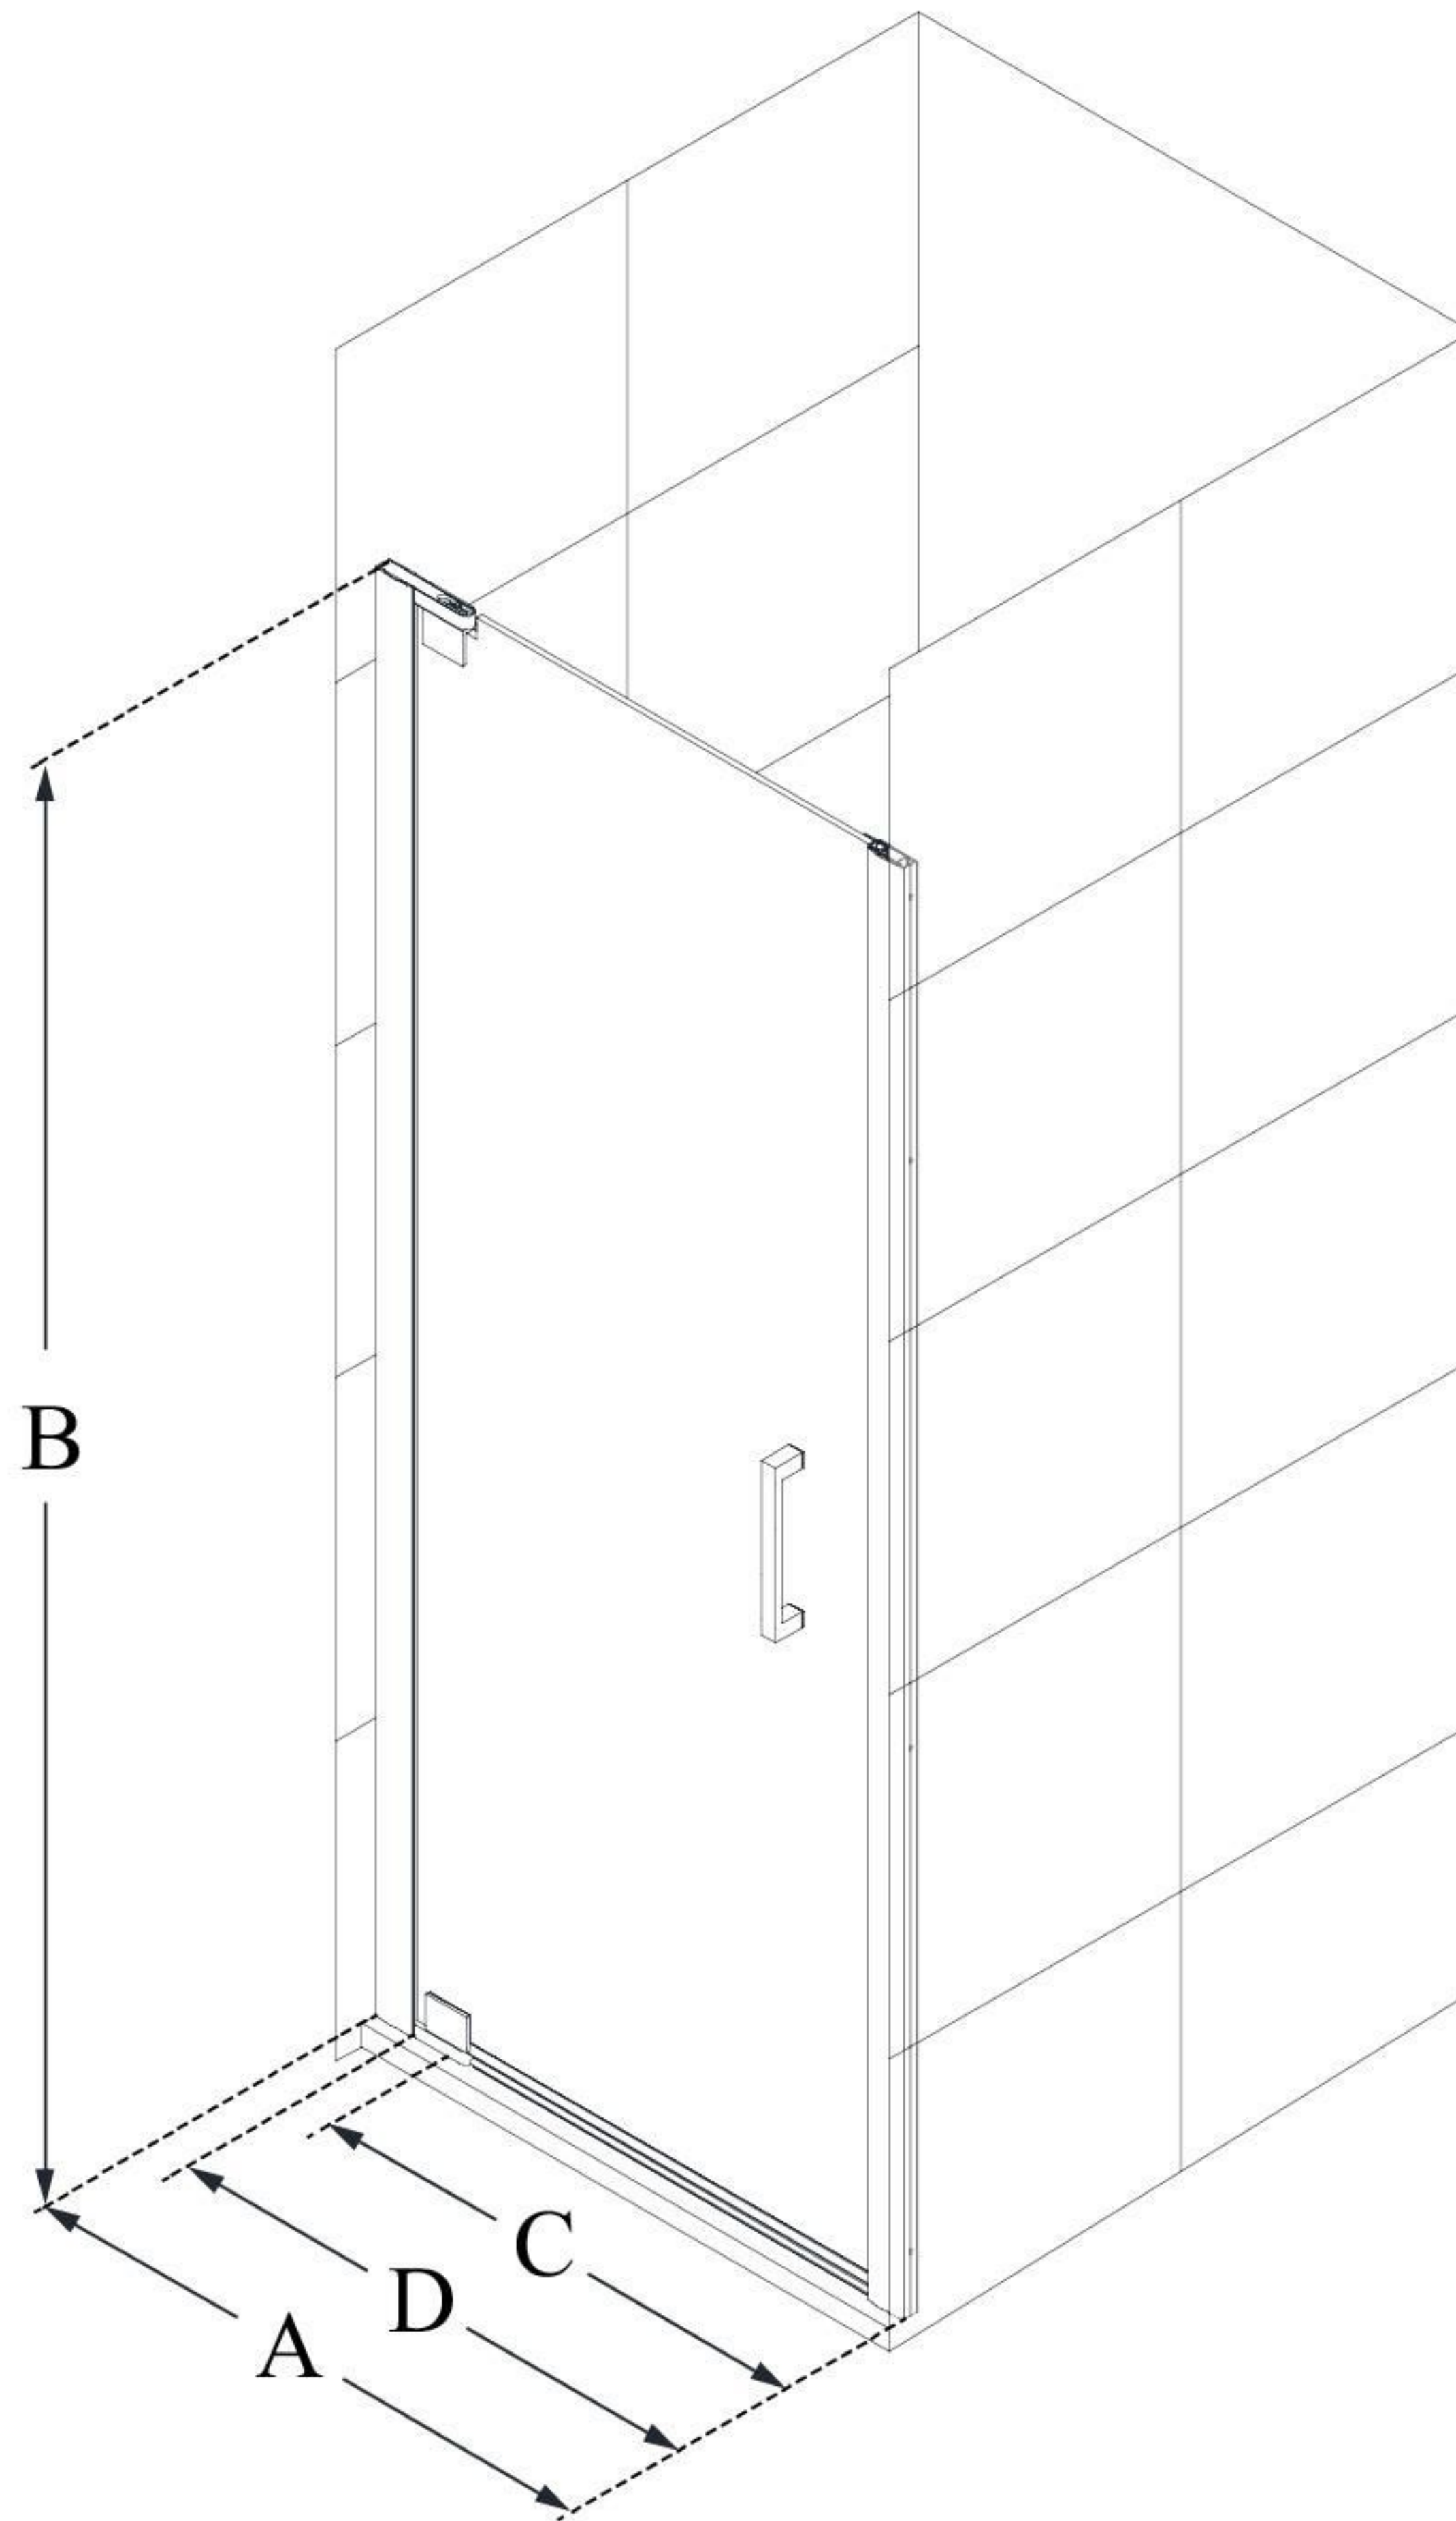

## **ELEGANCE-LS**

DreamLine Elegance-LS 28 3/4 -  
30 3/4 in. W x 72 in. H Frameless  
Pivot Shower Door

**PIVOT DOOR**

### **CONFIGURATION DIMENSIONS:**

**A: 28 3/4" - 30 3/4"**

MODEL WIDTH

**B: 72"**

MODEL HEIGHT

**C: 21 1/4"**

ACCESS WIDTH

**D: 24 1/4"**

DOOR WIDTH

DreamLine reserves the right to update or modify the hardware or materials pictured without prior notice for the purpose of product improvement and customer satisfaction.