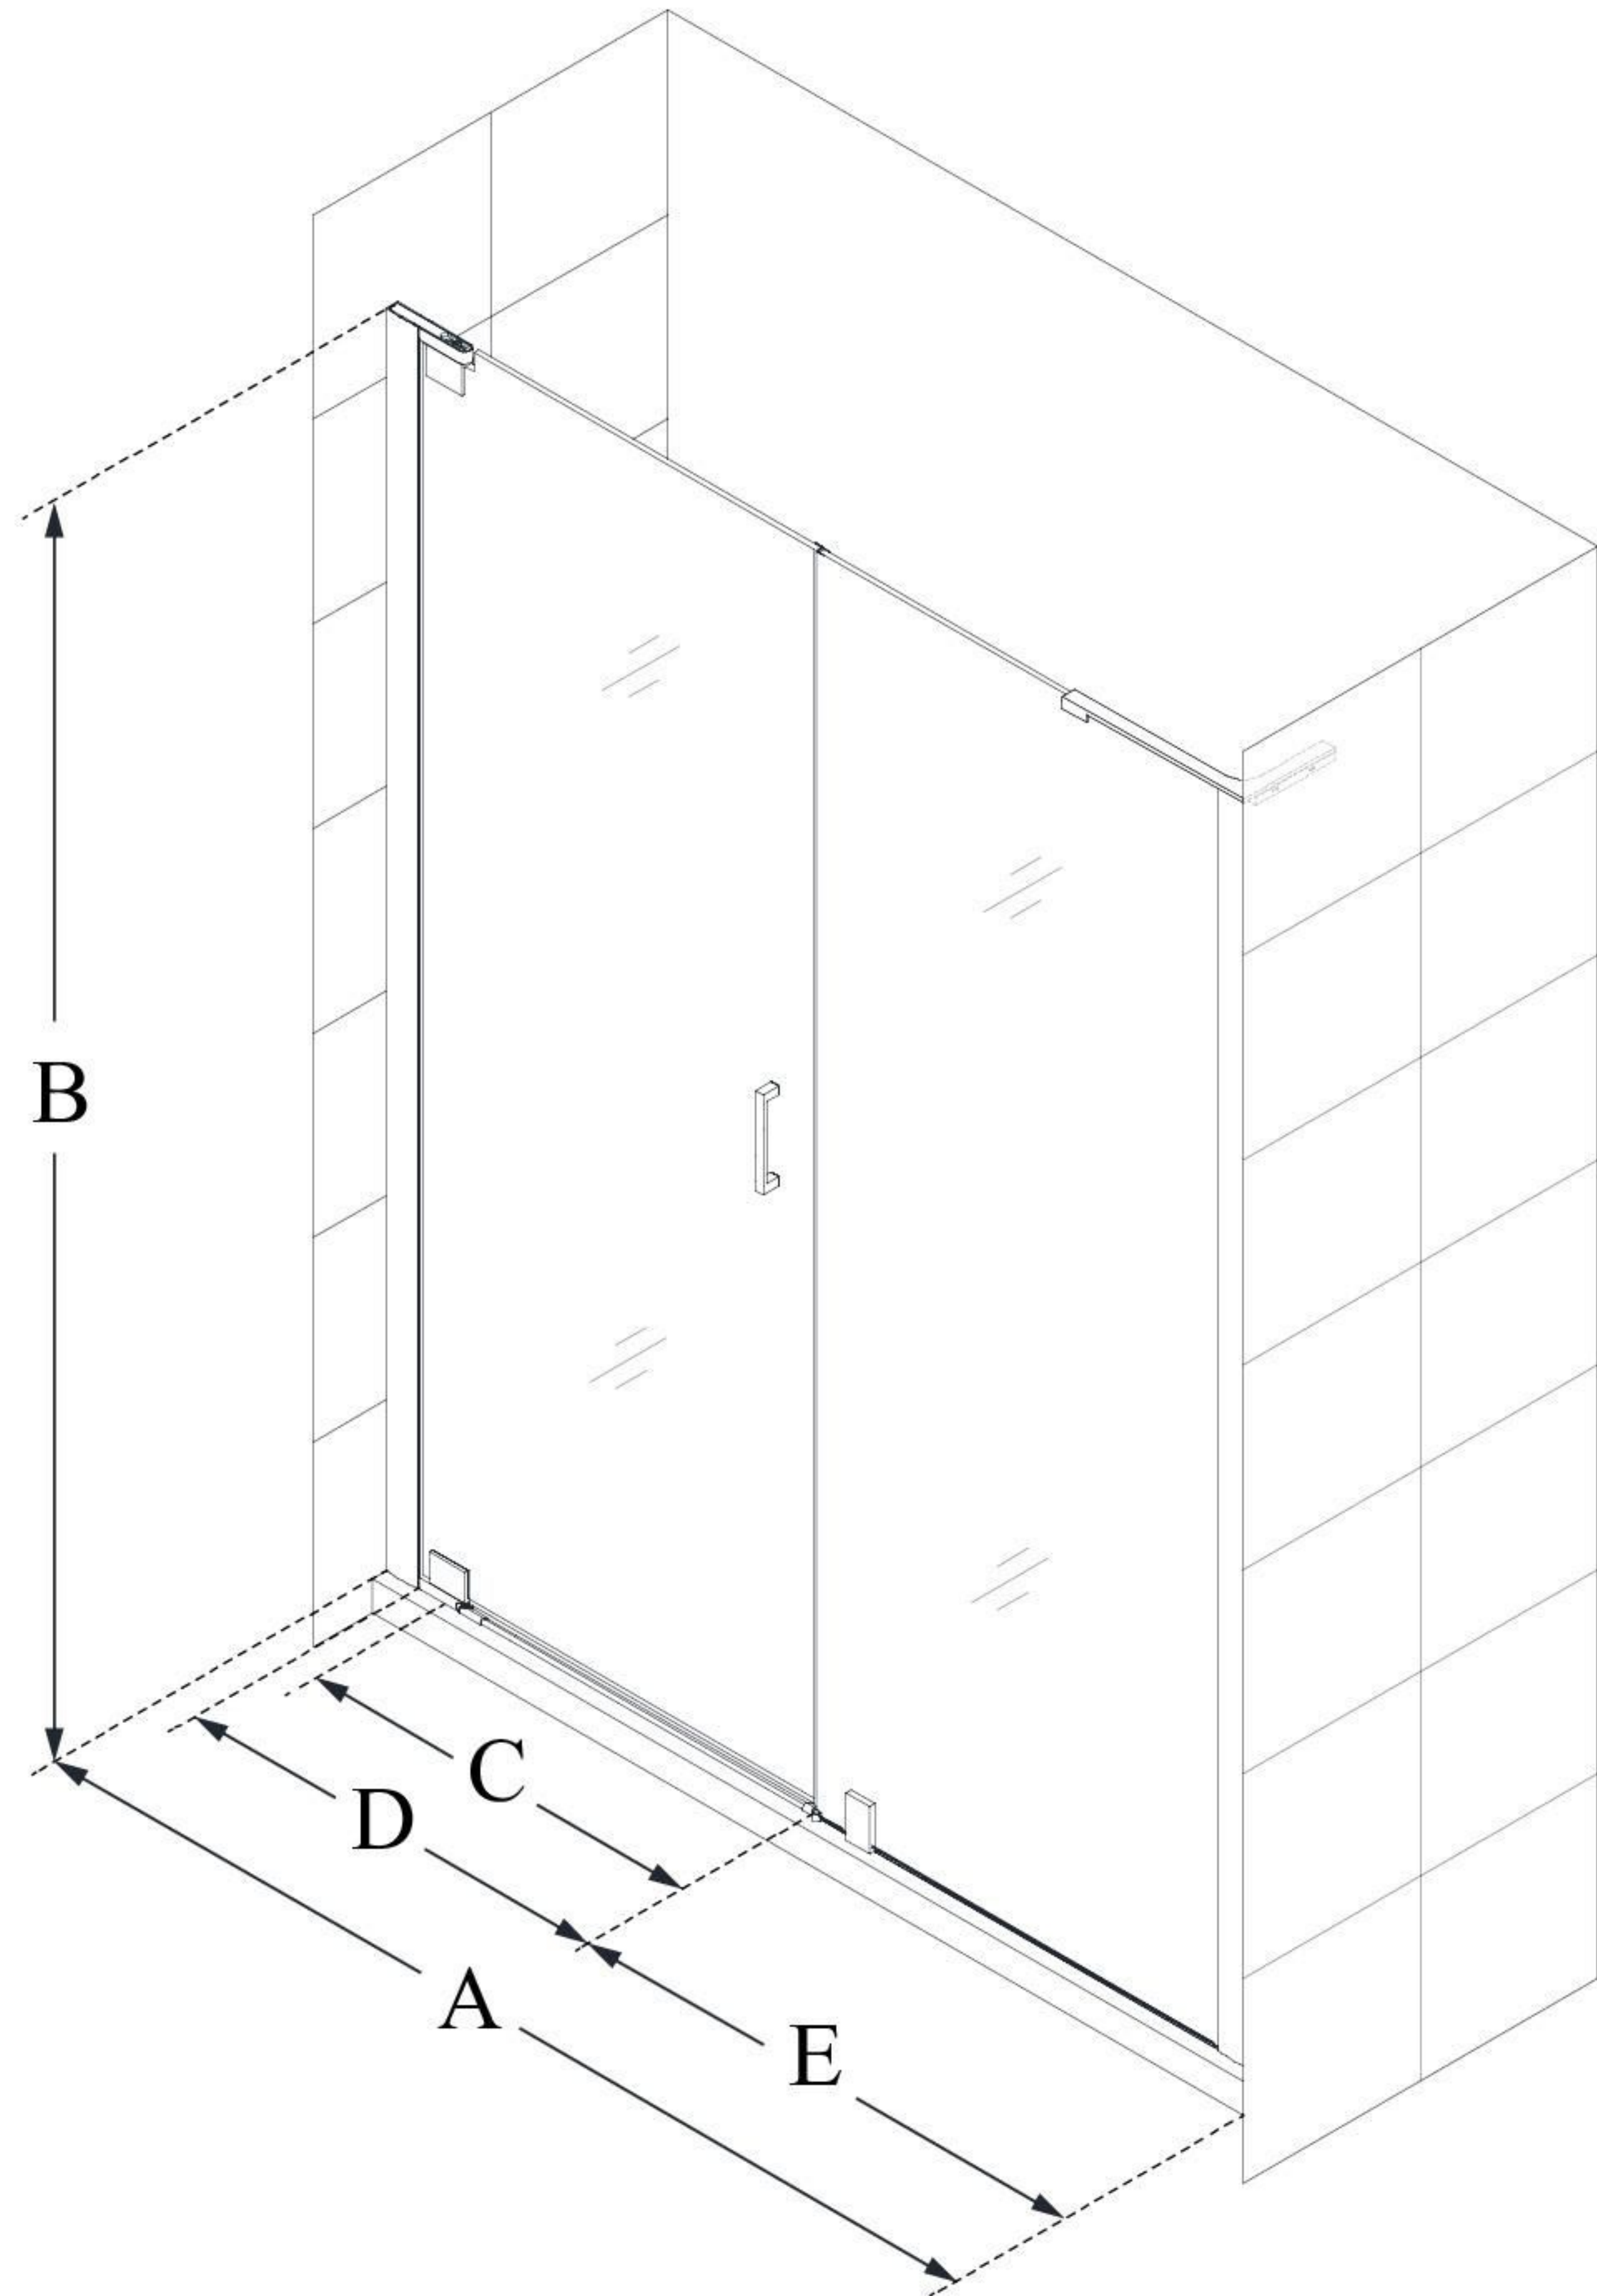

## **ELEGANCE-LS**

DreamLine Elegance-LS 55 - 57  
in. W x 72 in. H Frameless Pivot  
Shower Door

**PIVOT DOOR**

### **CONFIGURATION DIMENSIONS:**

**A: 55" - 57"**

MODEL WIDTH

**B: 72"**

MODEL HEIGHT

**C: 19 1/2"**

ACCESS WIDTH

**D: 22 1/2"**

DOOR WIDTH

**E: 30"**

INLINE PANEL WIDTH

DreamLine reserves the right to update or modify the hardware or materials pictured without prior notice for the purpose of product improvement and customer satisfaction.