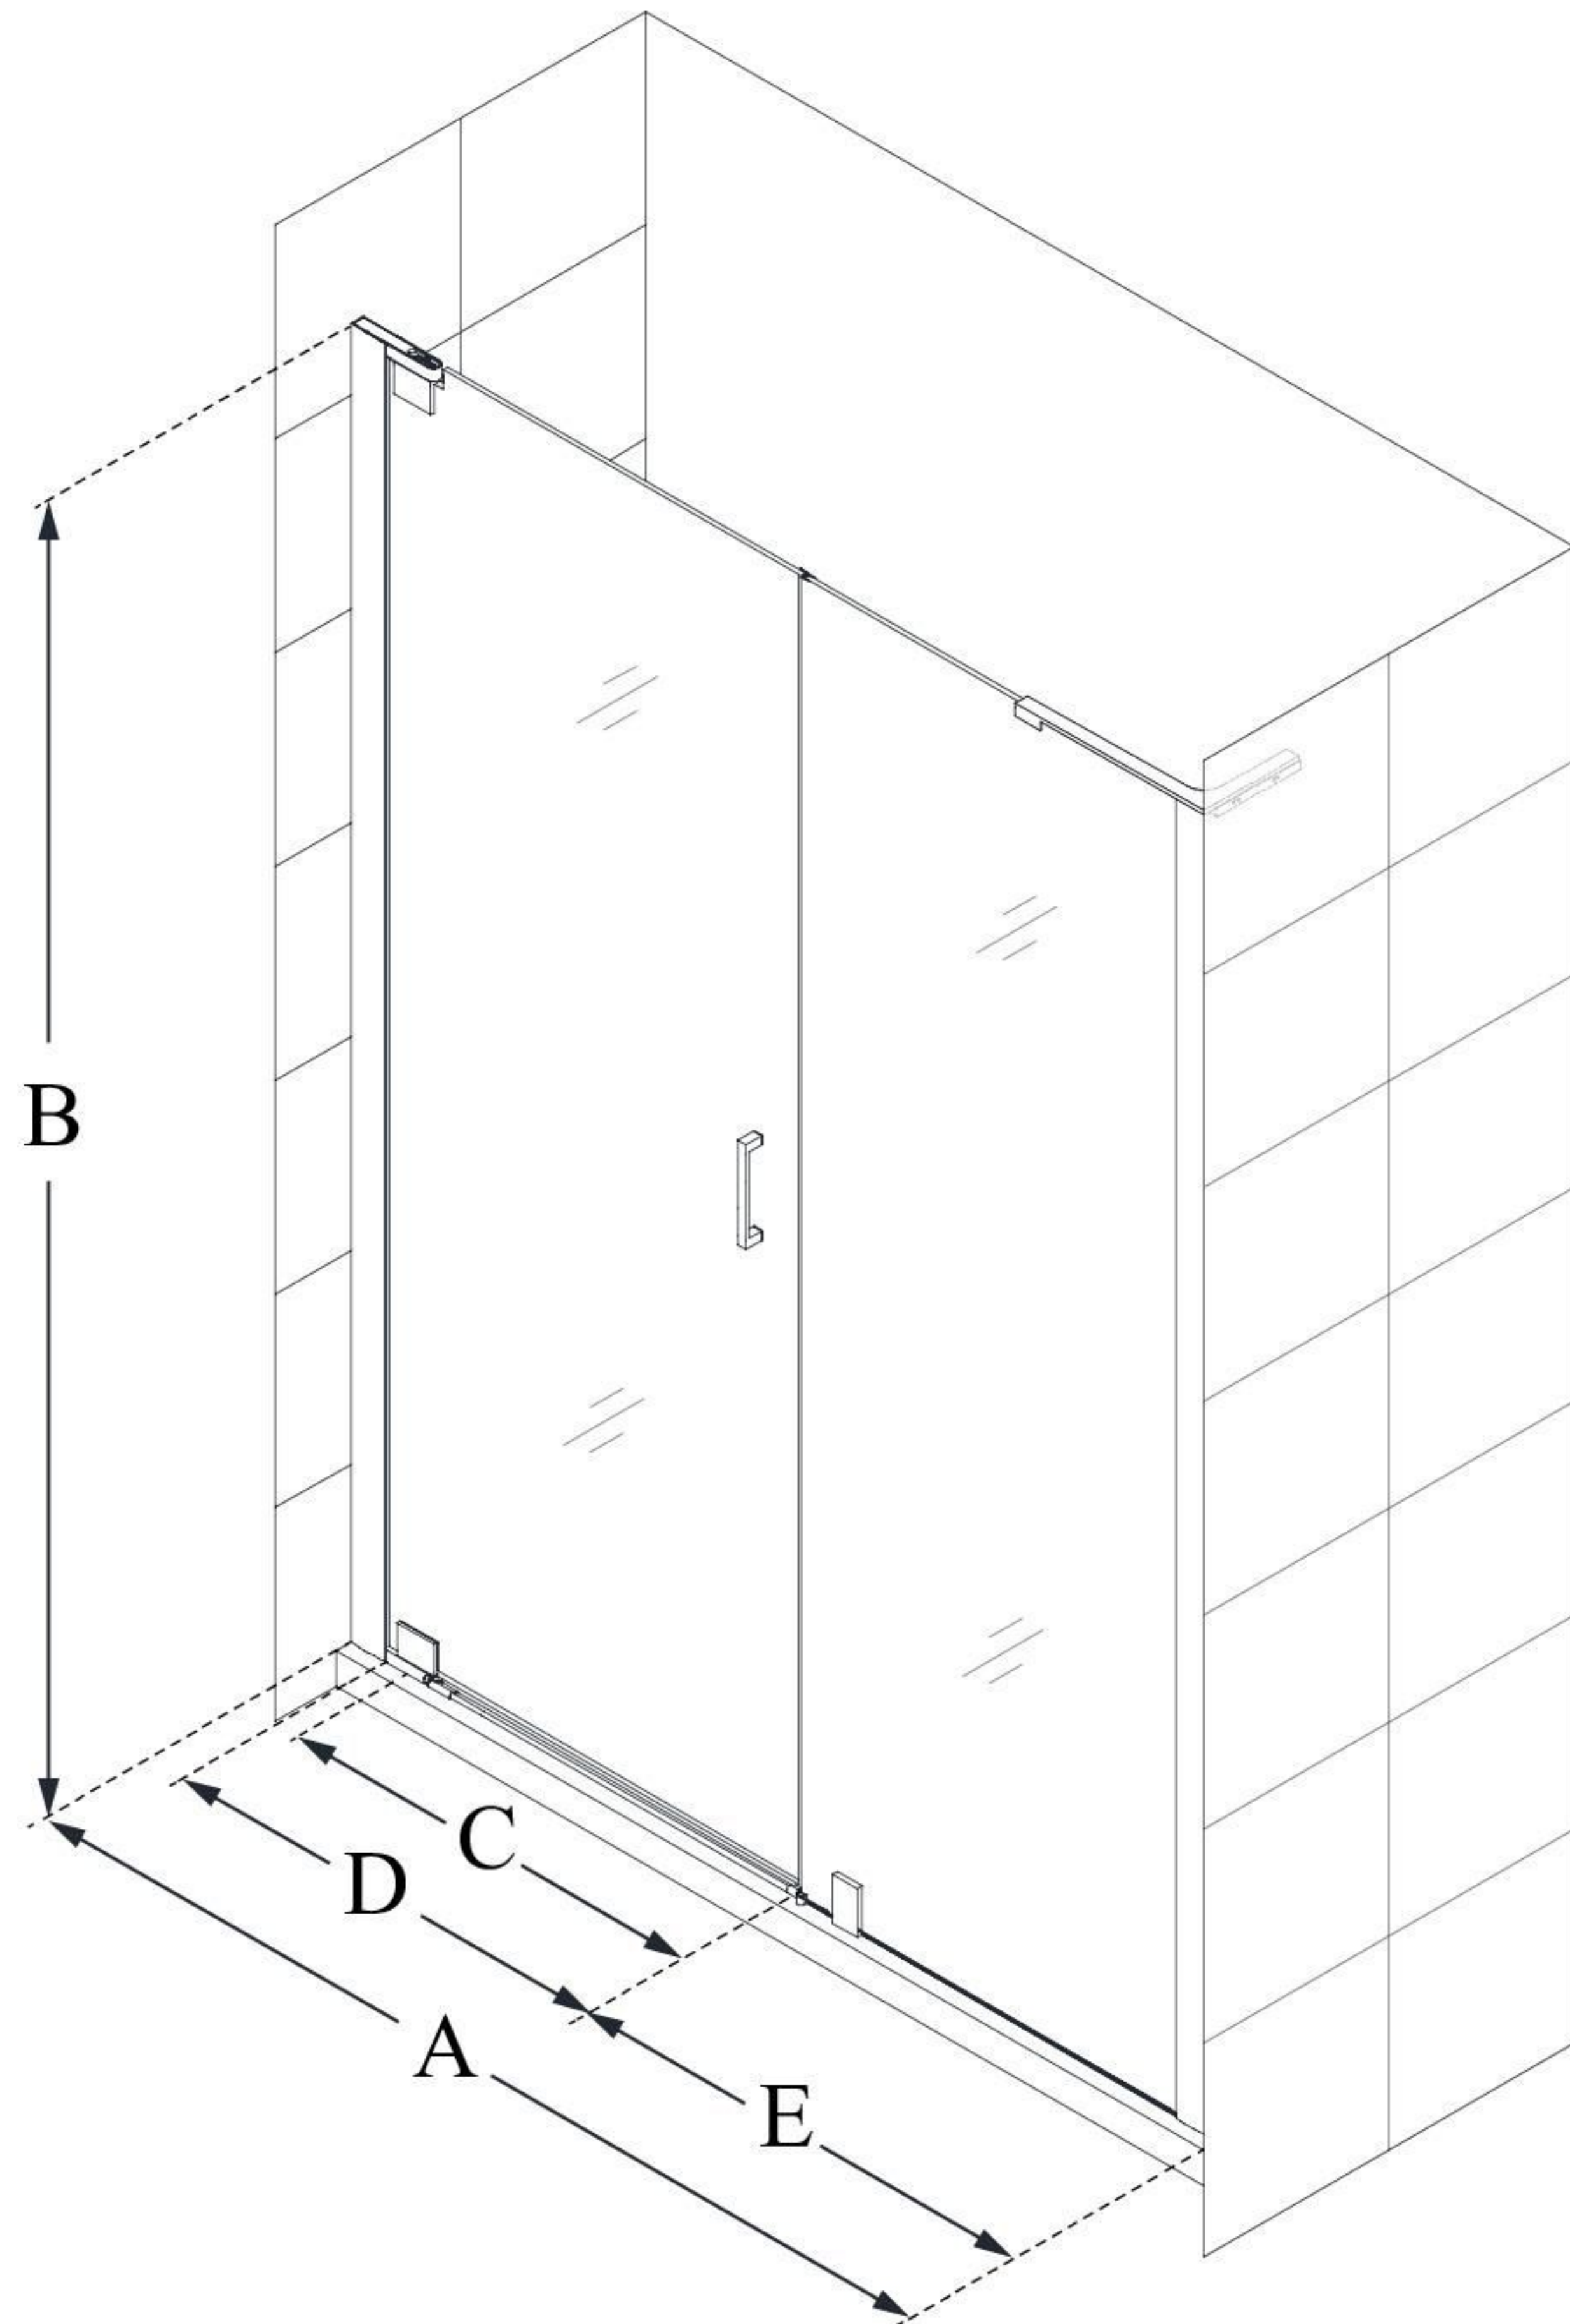

## **ELEGANCE-LS**

DreamLine Elegance-LS 49 - 51  
in. W x 72 in. H Frameless Pivot  
Shower Door

**PIVOT DOOR**

### **CONFIGURATION DIMENSIONS:**

**A: 49" - 51"**

MODEL WIDTH

**B: 72"**

MODEL HEIGHT

**C: 19 1/2"**

ACCESS WIDTH

**D: 22 1/2"**

DOOR WIDTH

**E: 24"**

INLINE PANEL WIDTH

DreamLine reserves the right to update or modify the hardware or materials pictured without prior notice for the purpose of product improvement and customer satisfaction.