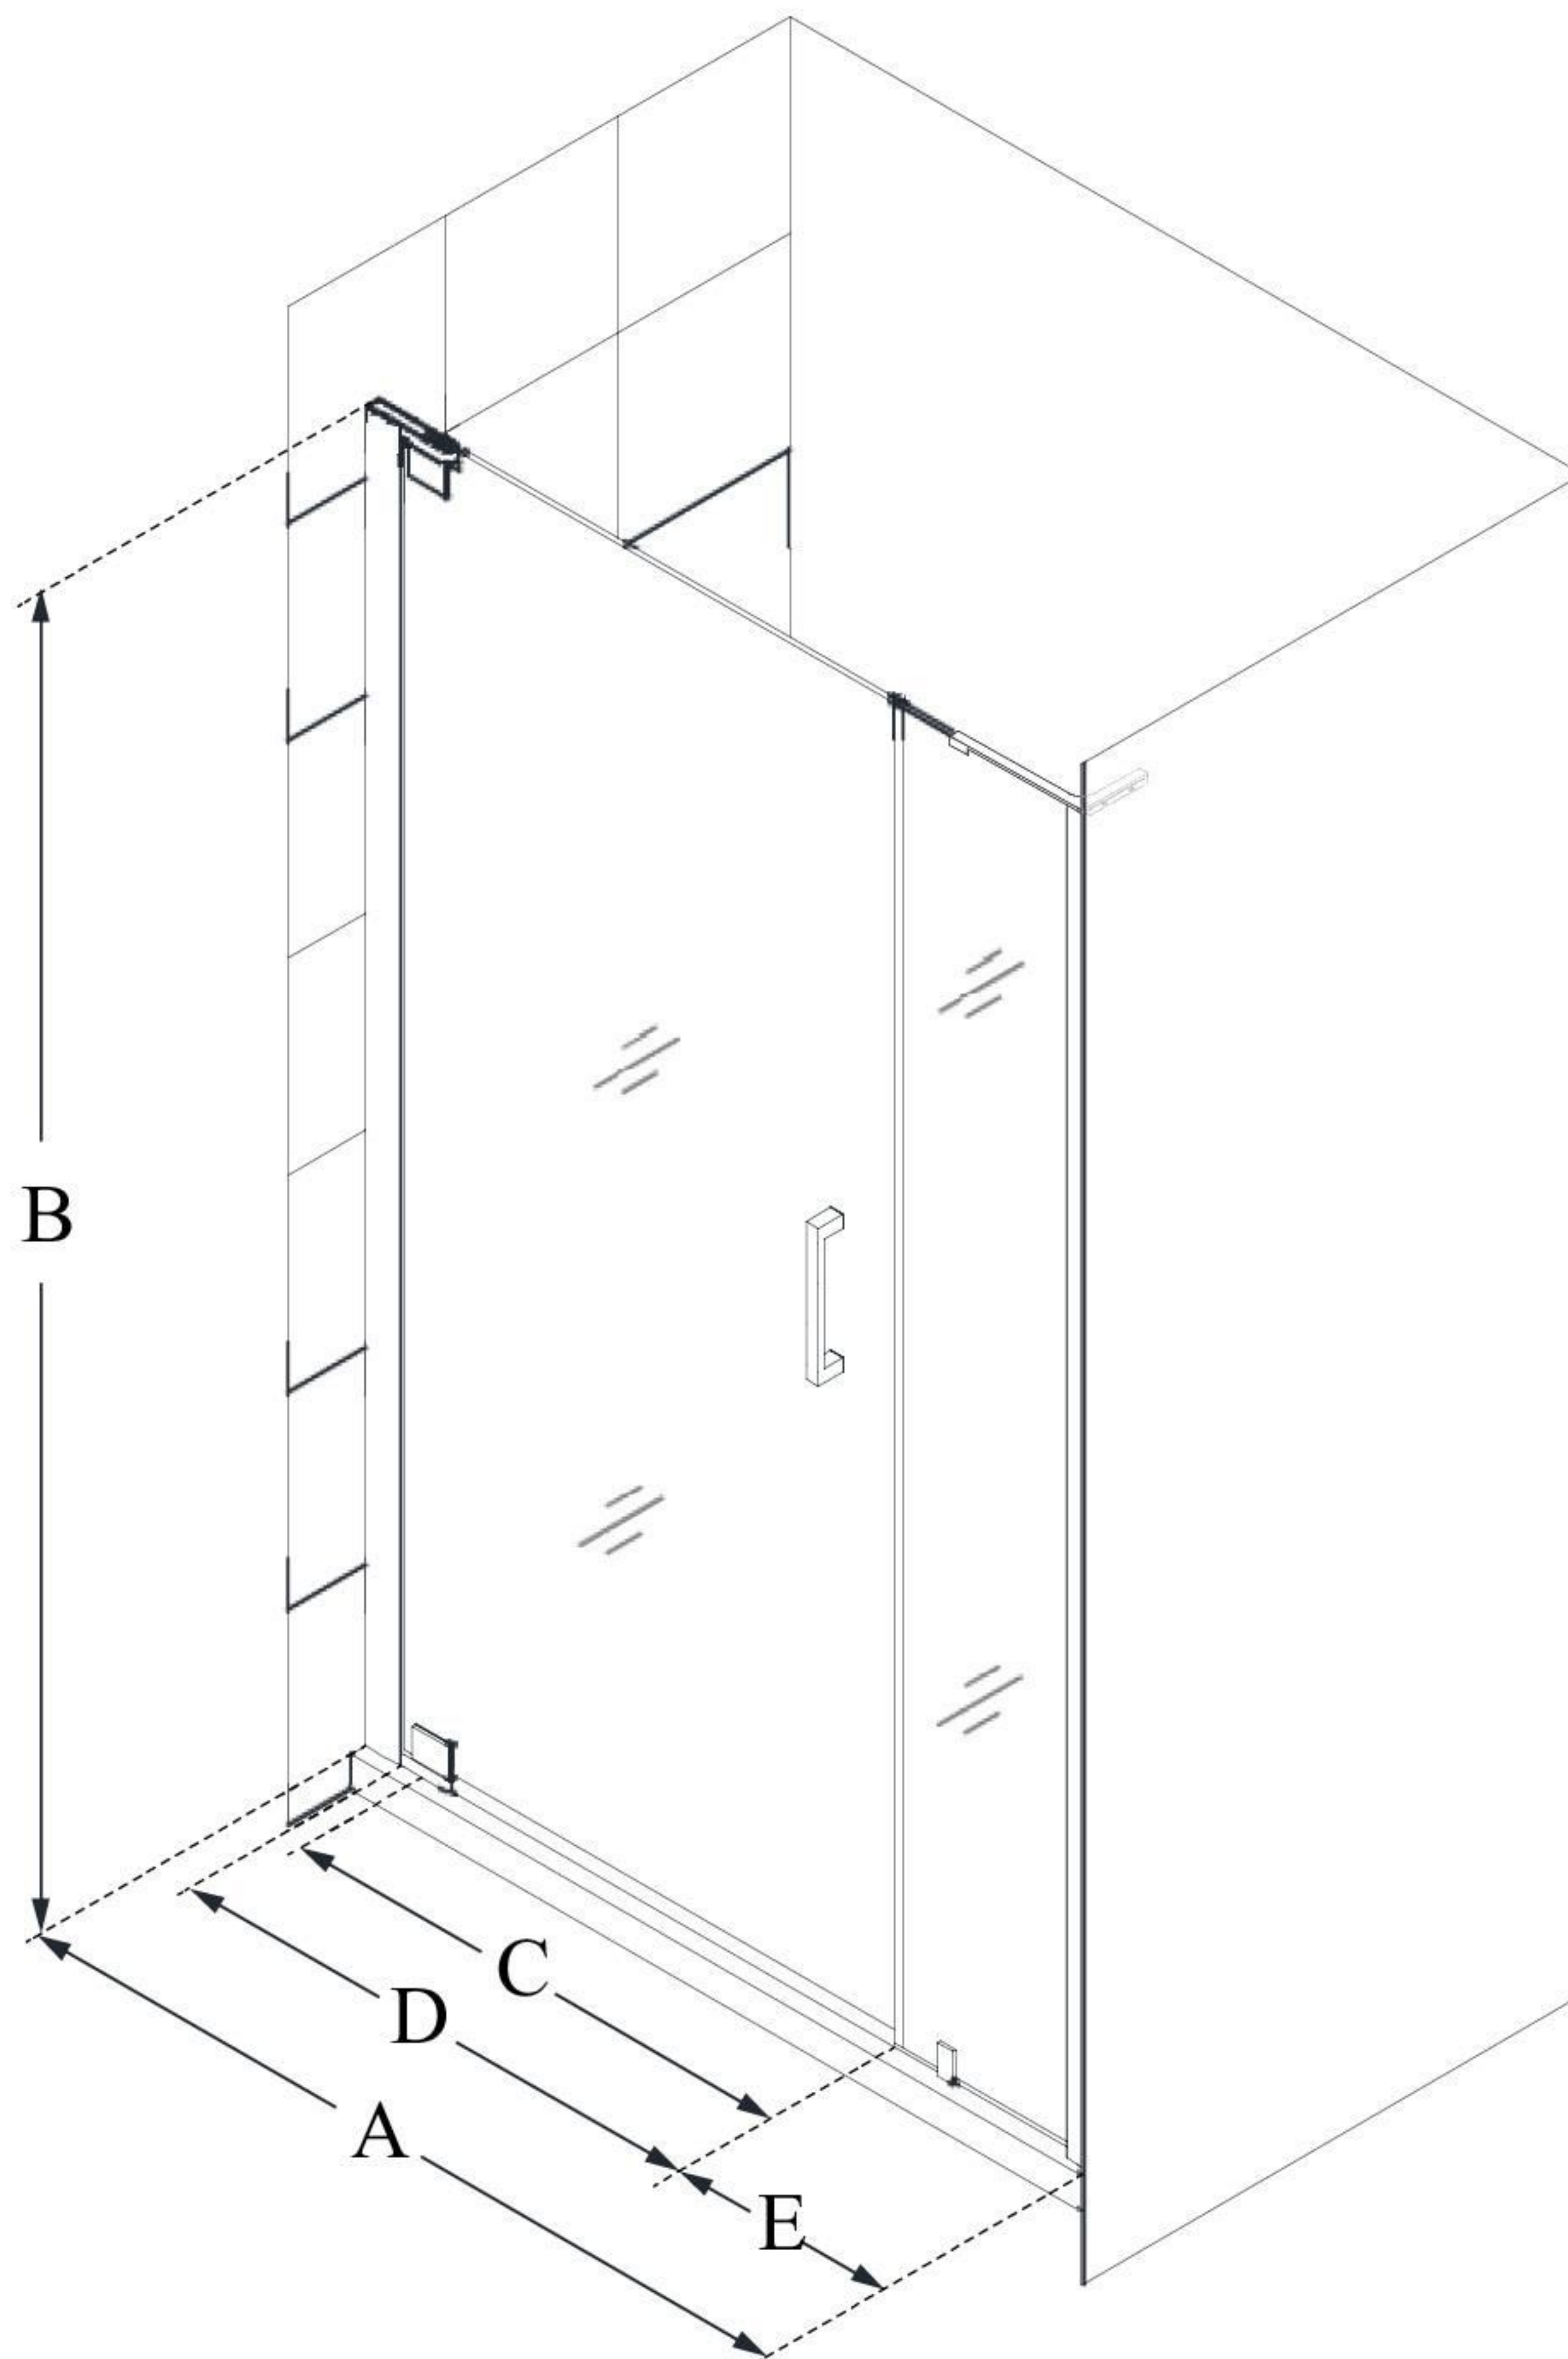

## **ELEGANCE-LS**

DreamLine Elegance-LS 37 - 39  
in. W x 72 in. H Frameless Pivot  
Shower Door

**PIVOT DOOR**

### **CONFIGURATION DIMENSIONS:**

**A: 37" - 39"**

MODEL WIDTH

**B: 72"**

MODEL HEIGHT

**C: 19 1/2"**

ACCESS WIDTH

**D: 22 1/2"**

DOOR WIDTH

**E: 12"**

INLINE PANEL WIDTH

DreamLine reserves the right to update or modify the hardware or materials pictured without prior notice for the purpose of product improvement and customer satisfaction.