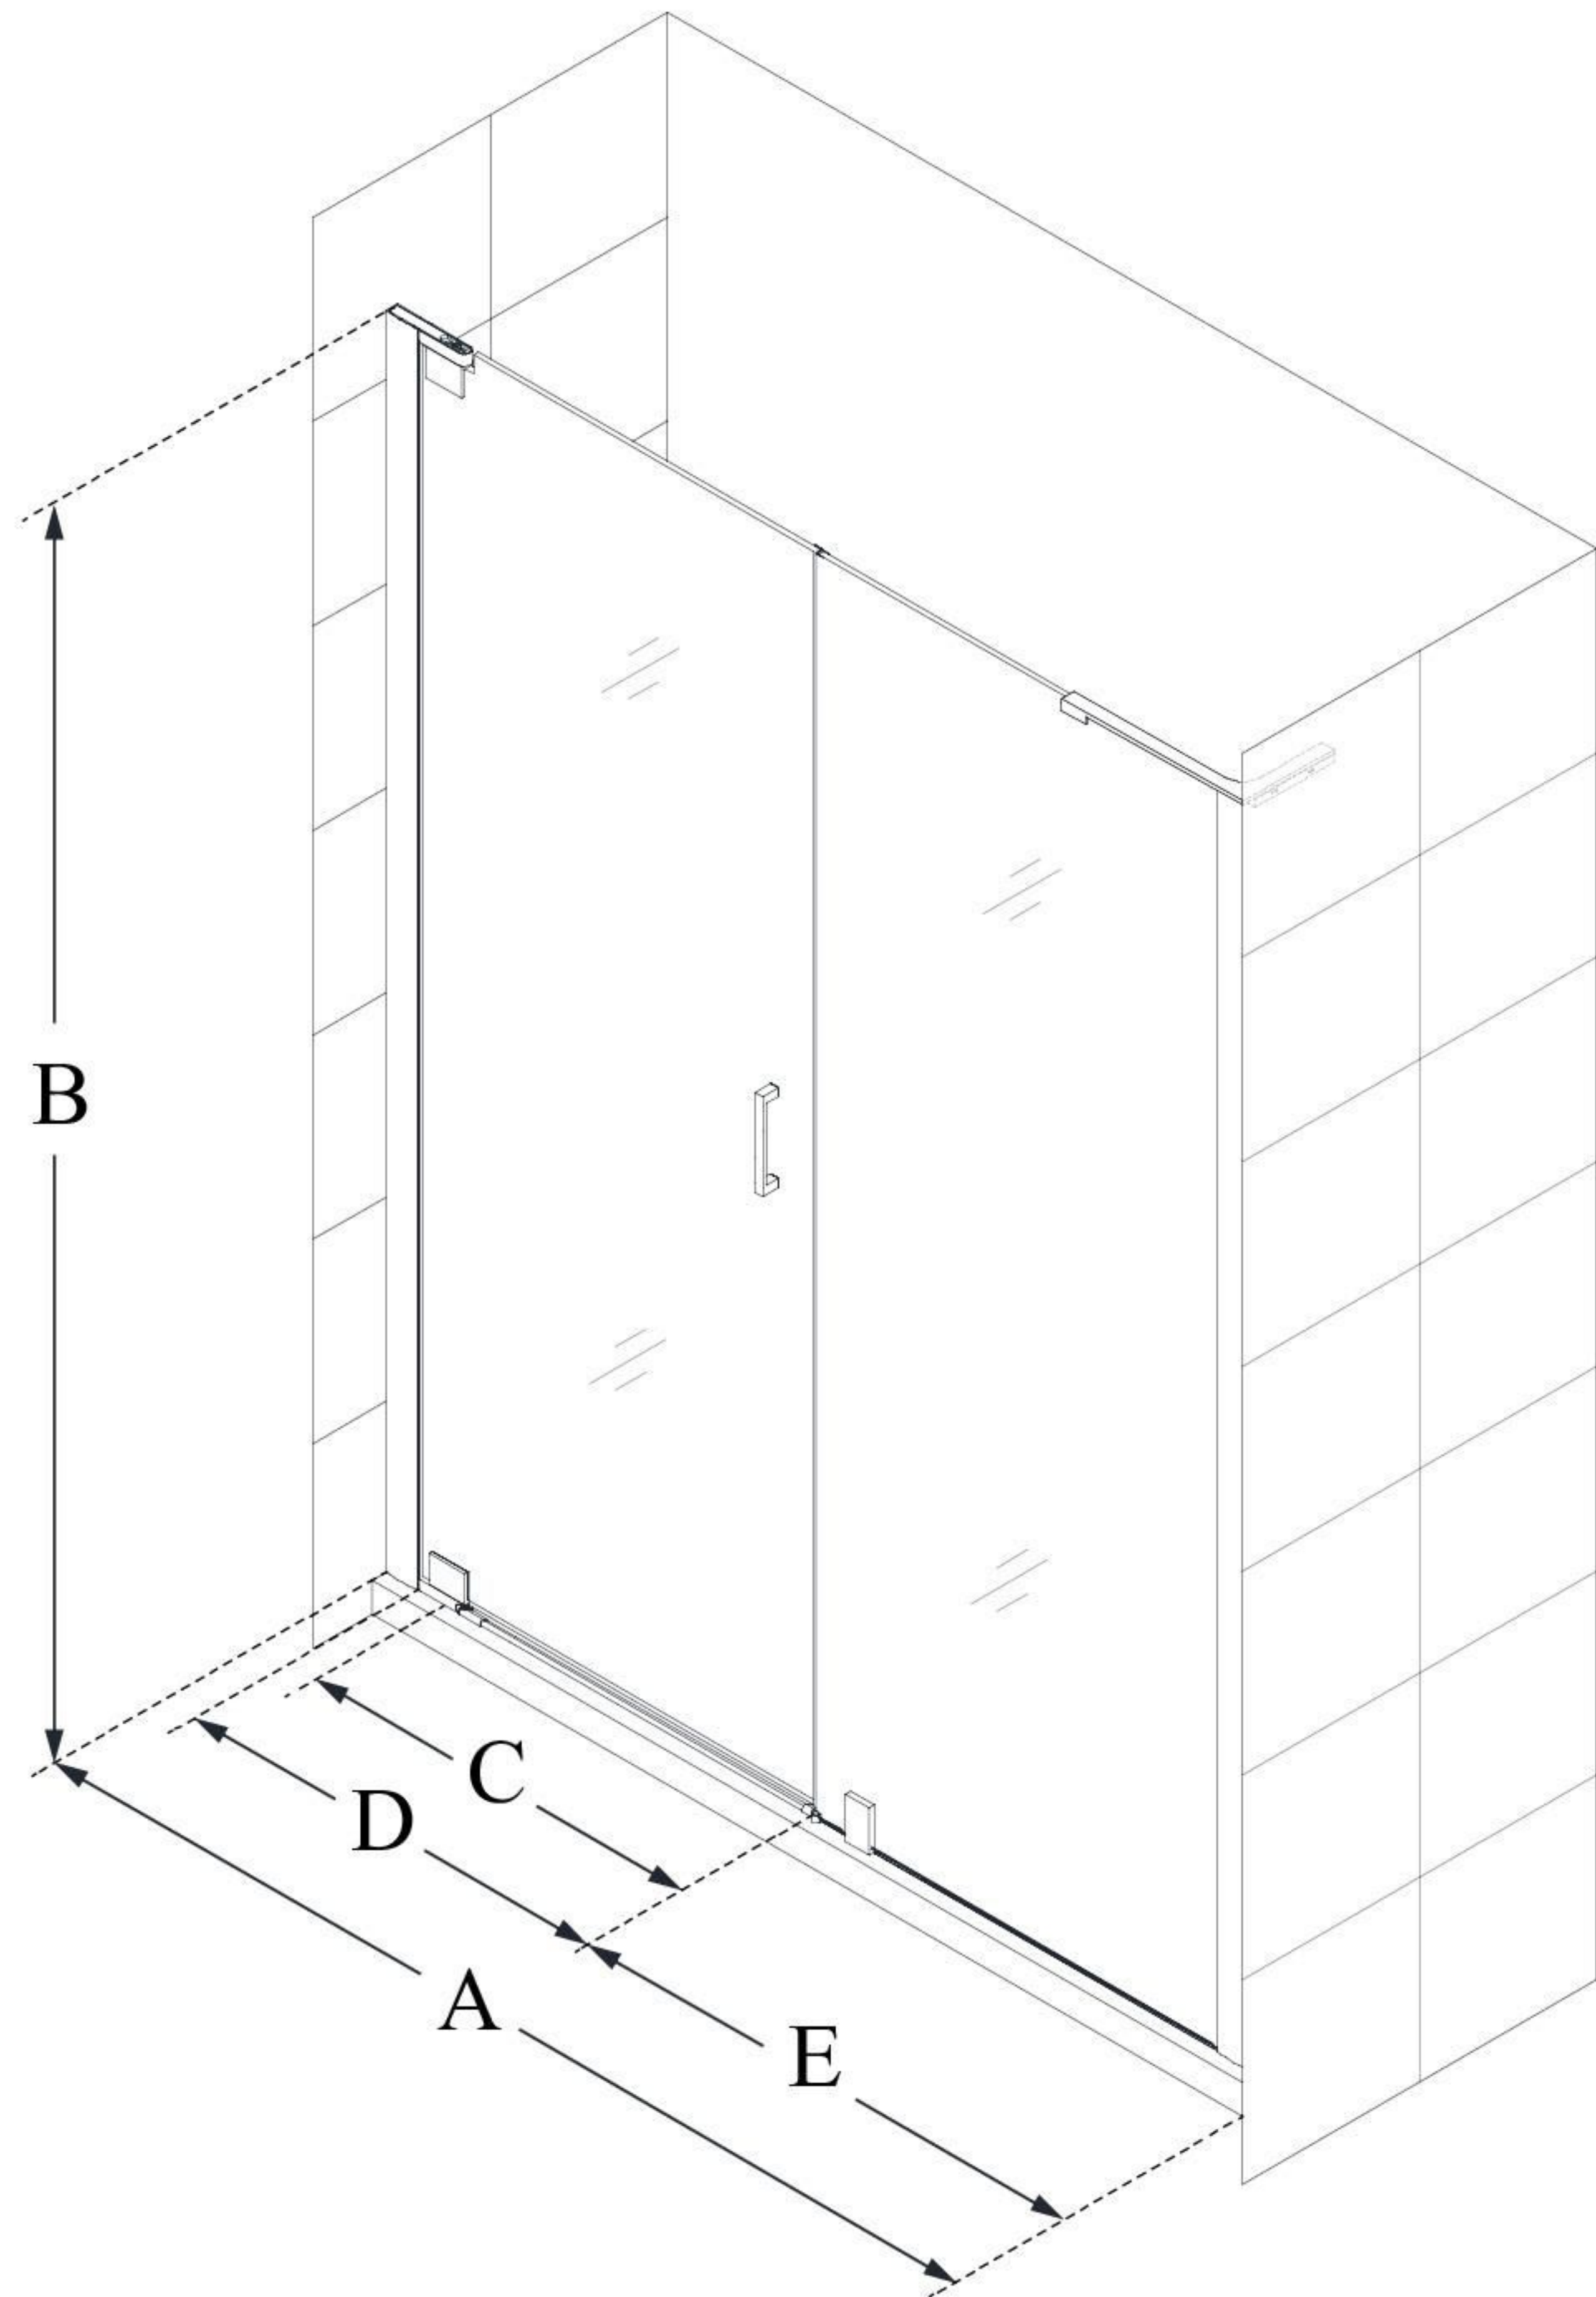

## **ELEGANCE-LS**

DreamLine Elegance-LS 53 1/4 -  
55 1/4 in. W x 72 in. H Frameless  
Pivot Shower Door

**PIVOT DOOR**

### **CONFIGURATION DIMENSIONS:**

**A: 53 1/4" - 55 1/4"**

MODEL WIDTH

**B: 72"**

MODEL HEIGHT

**C: 17 3/4"**

ACCESS WIDTH

**D: 20 3/4"**

DOOR WIDTH

**E: 30"**

INLINE PANEL WIDTH

DreamLine reserves the right to update or modify the hardware or materials pictured without prior notice for the purpose of product improvement and customer satisfaction.