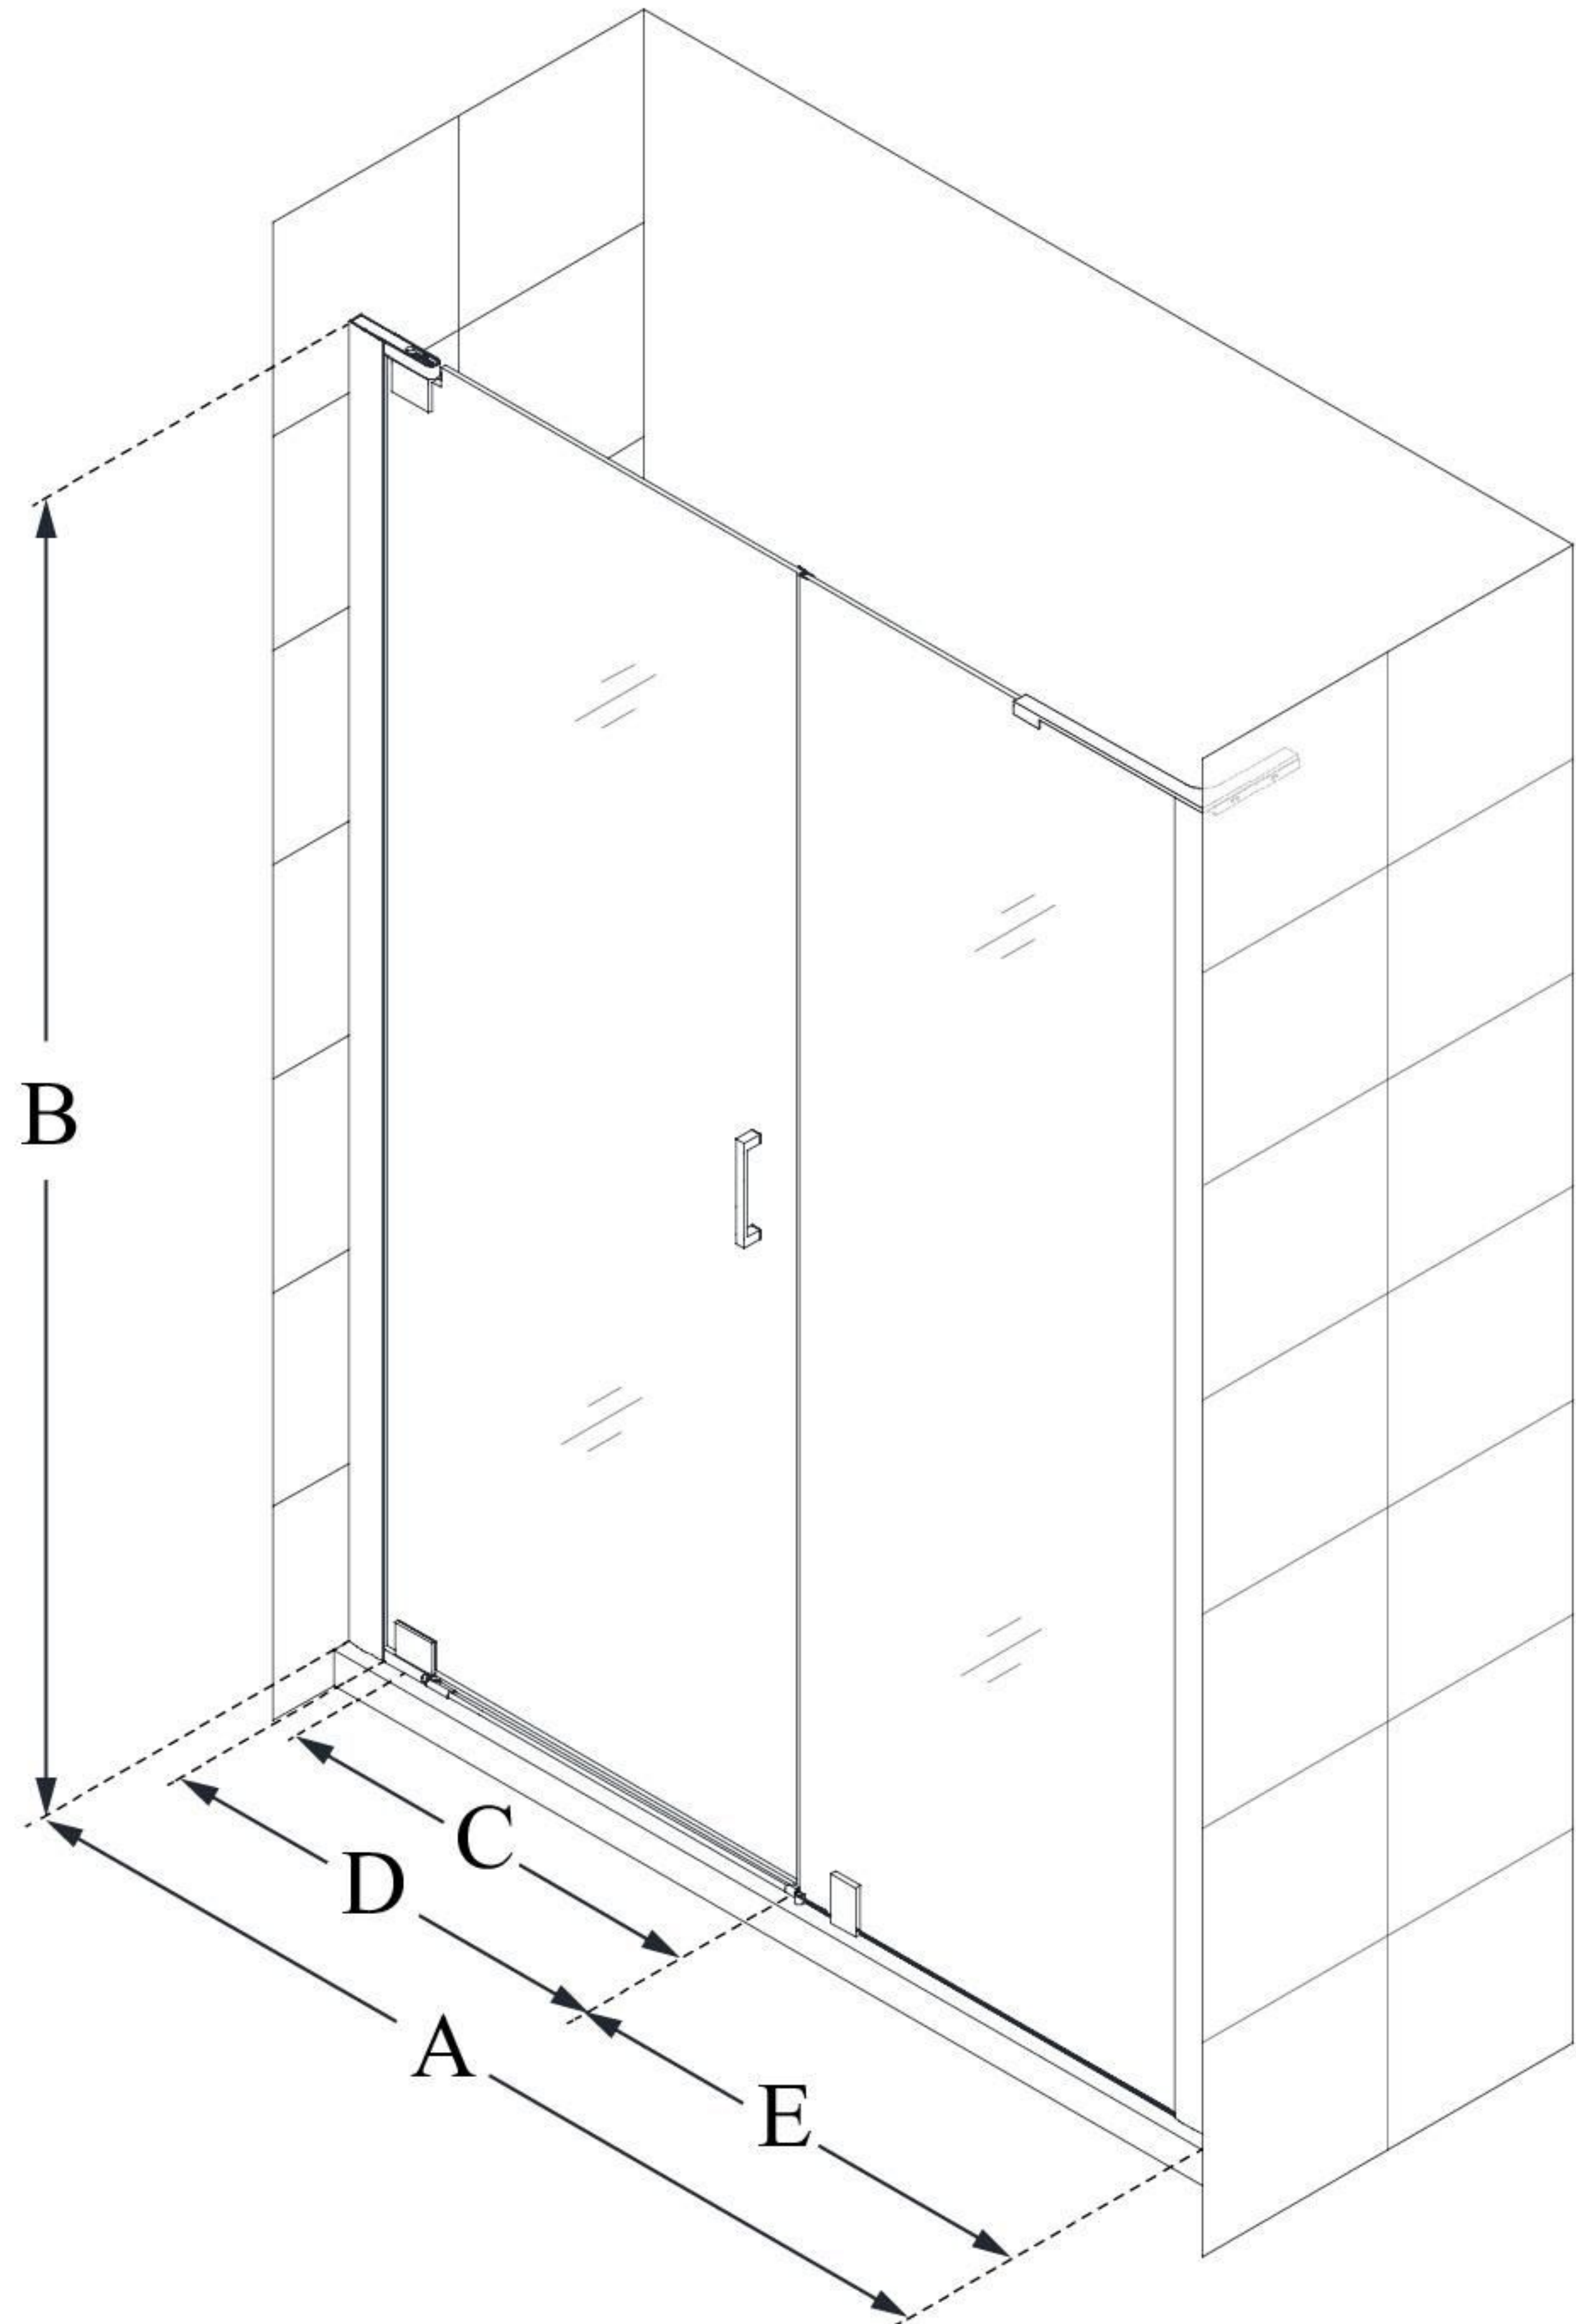

SHDR-4325240

ELEGANCE-LS

DreamLine Elegance-LS 47 1/4 -
49 1/4 in. W x 72 in. H Frameless
Pivot Shower Door

PIVOT DOOR

CONFIGURATION DIMENSIONS:

A: 47 1/4" - 49 1/4"

MODEL WIDTH

B: 72"

MODEL HEIGHT

C: 17 3/4"

ACCESS WIDTH

D: 20 3/4"

DOOR WIDTH

E: 24"

INLINE PANEL WIDTH

DreamLine reserves the right to update or modify the hardware or materials pictured without prior notice for the purpose of product improvement and customer satisfaction.