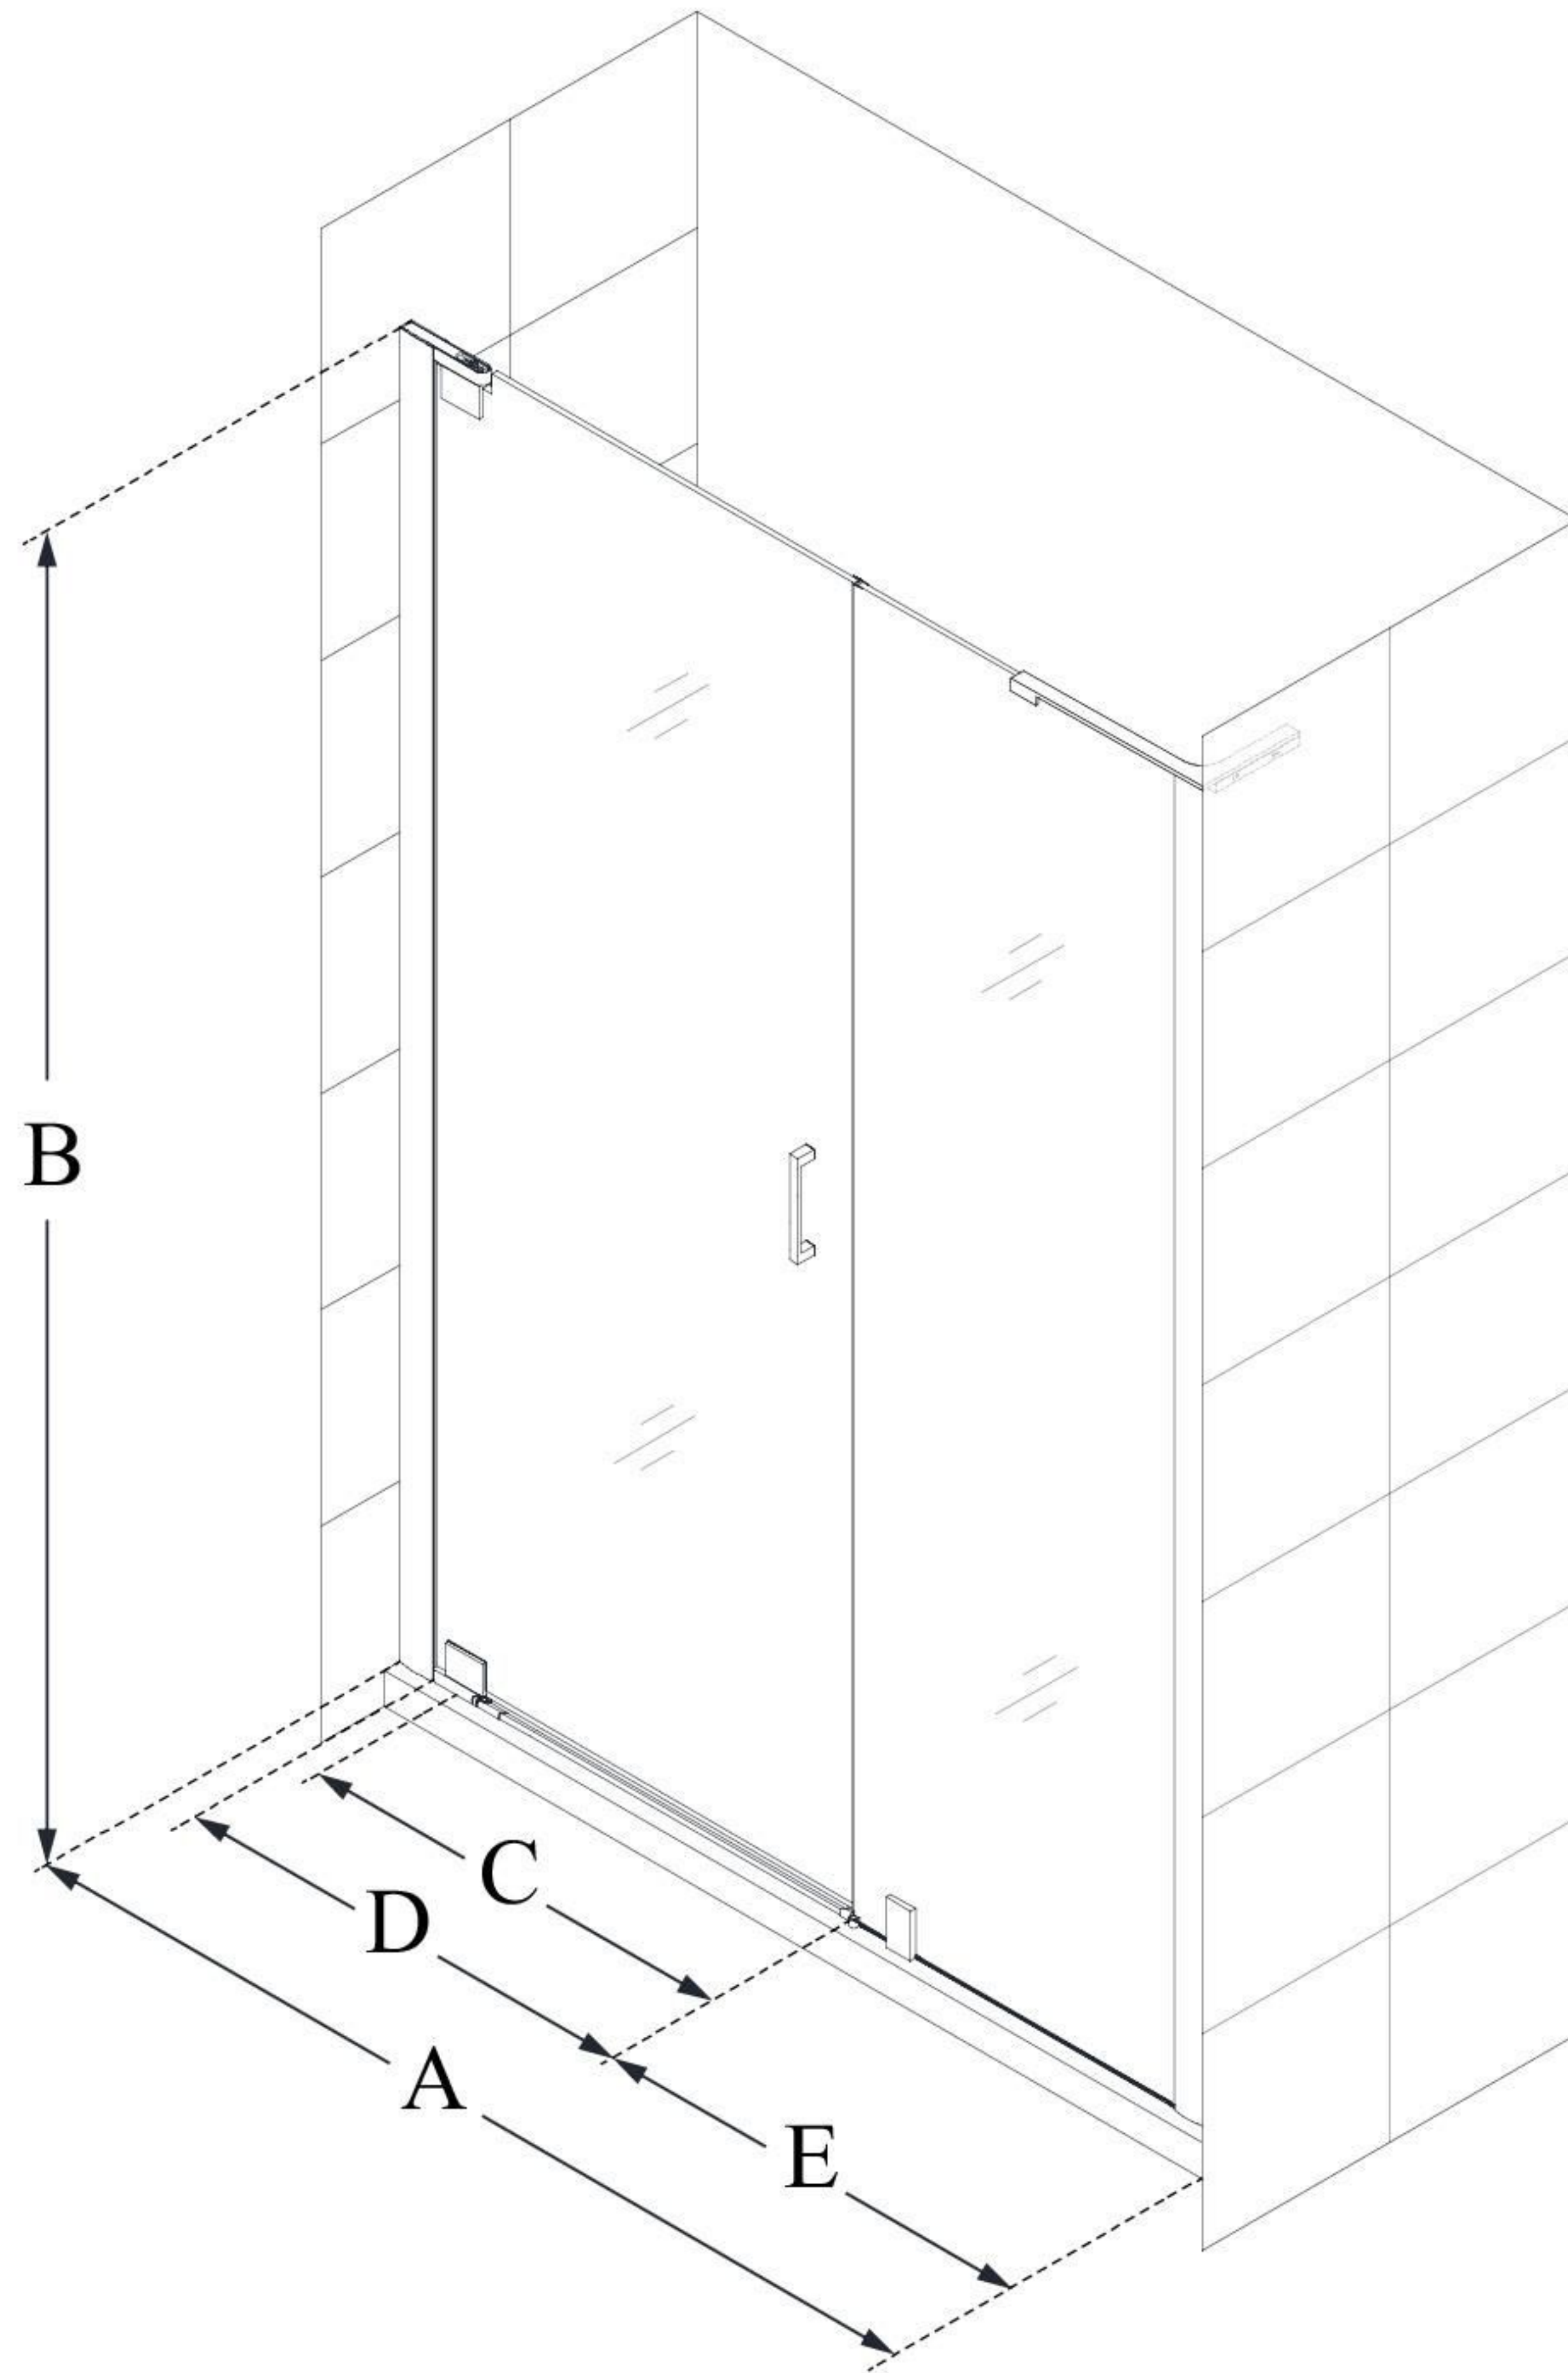

## **ELEGANCE-LS**

DreamLine Elegance-LS 41 1/4 - 43 1/4 in. W x 72 in. H Frameless Pivot Shower Door

**PIVOT DOOR**

### **CONFIGURATION DIMENSIONS:**

**A: 41 1/4" - 43 1/4"**

MODEL WIDTH

**B: 72"**

MODEL HEIGHT

**C: 17 3/4"**

ACCESS WIDTH

**D: 20 3/4"**

DOOR WIDTH

**E: 18"**

INLINE PANEL WIDTH

DreamLine reserves the right to update or modify the hardware or materials pictured without prior notice for the purpose of product improvement and customer satisfaction.