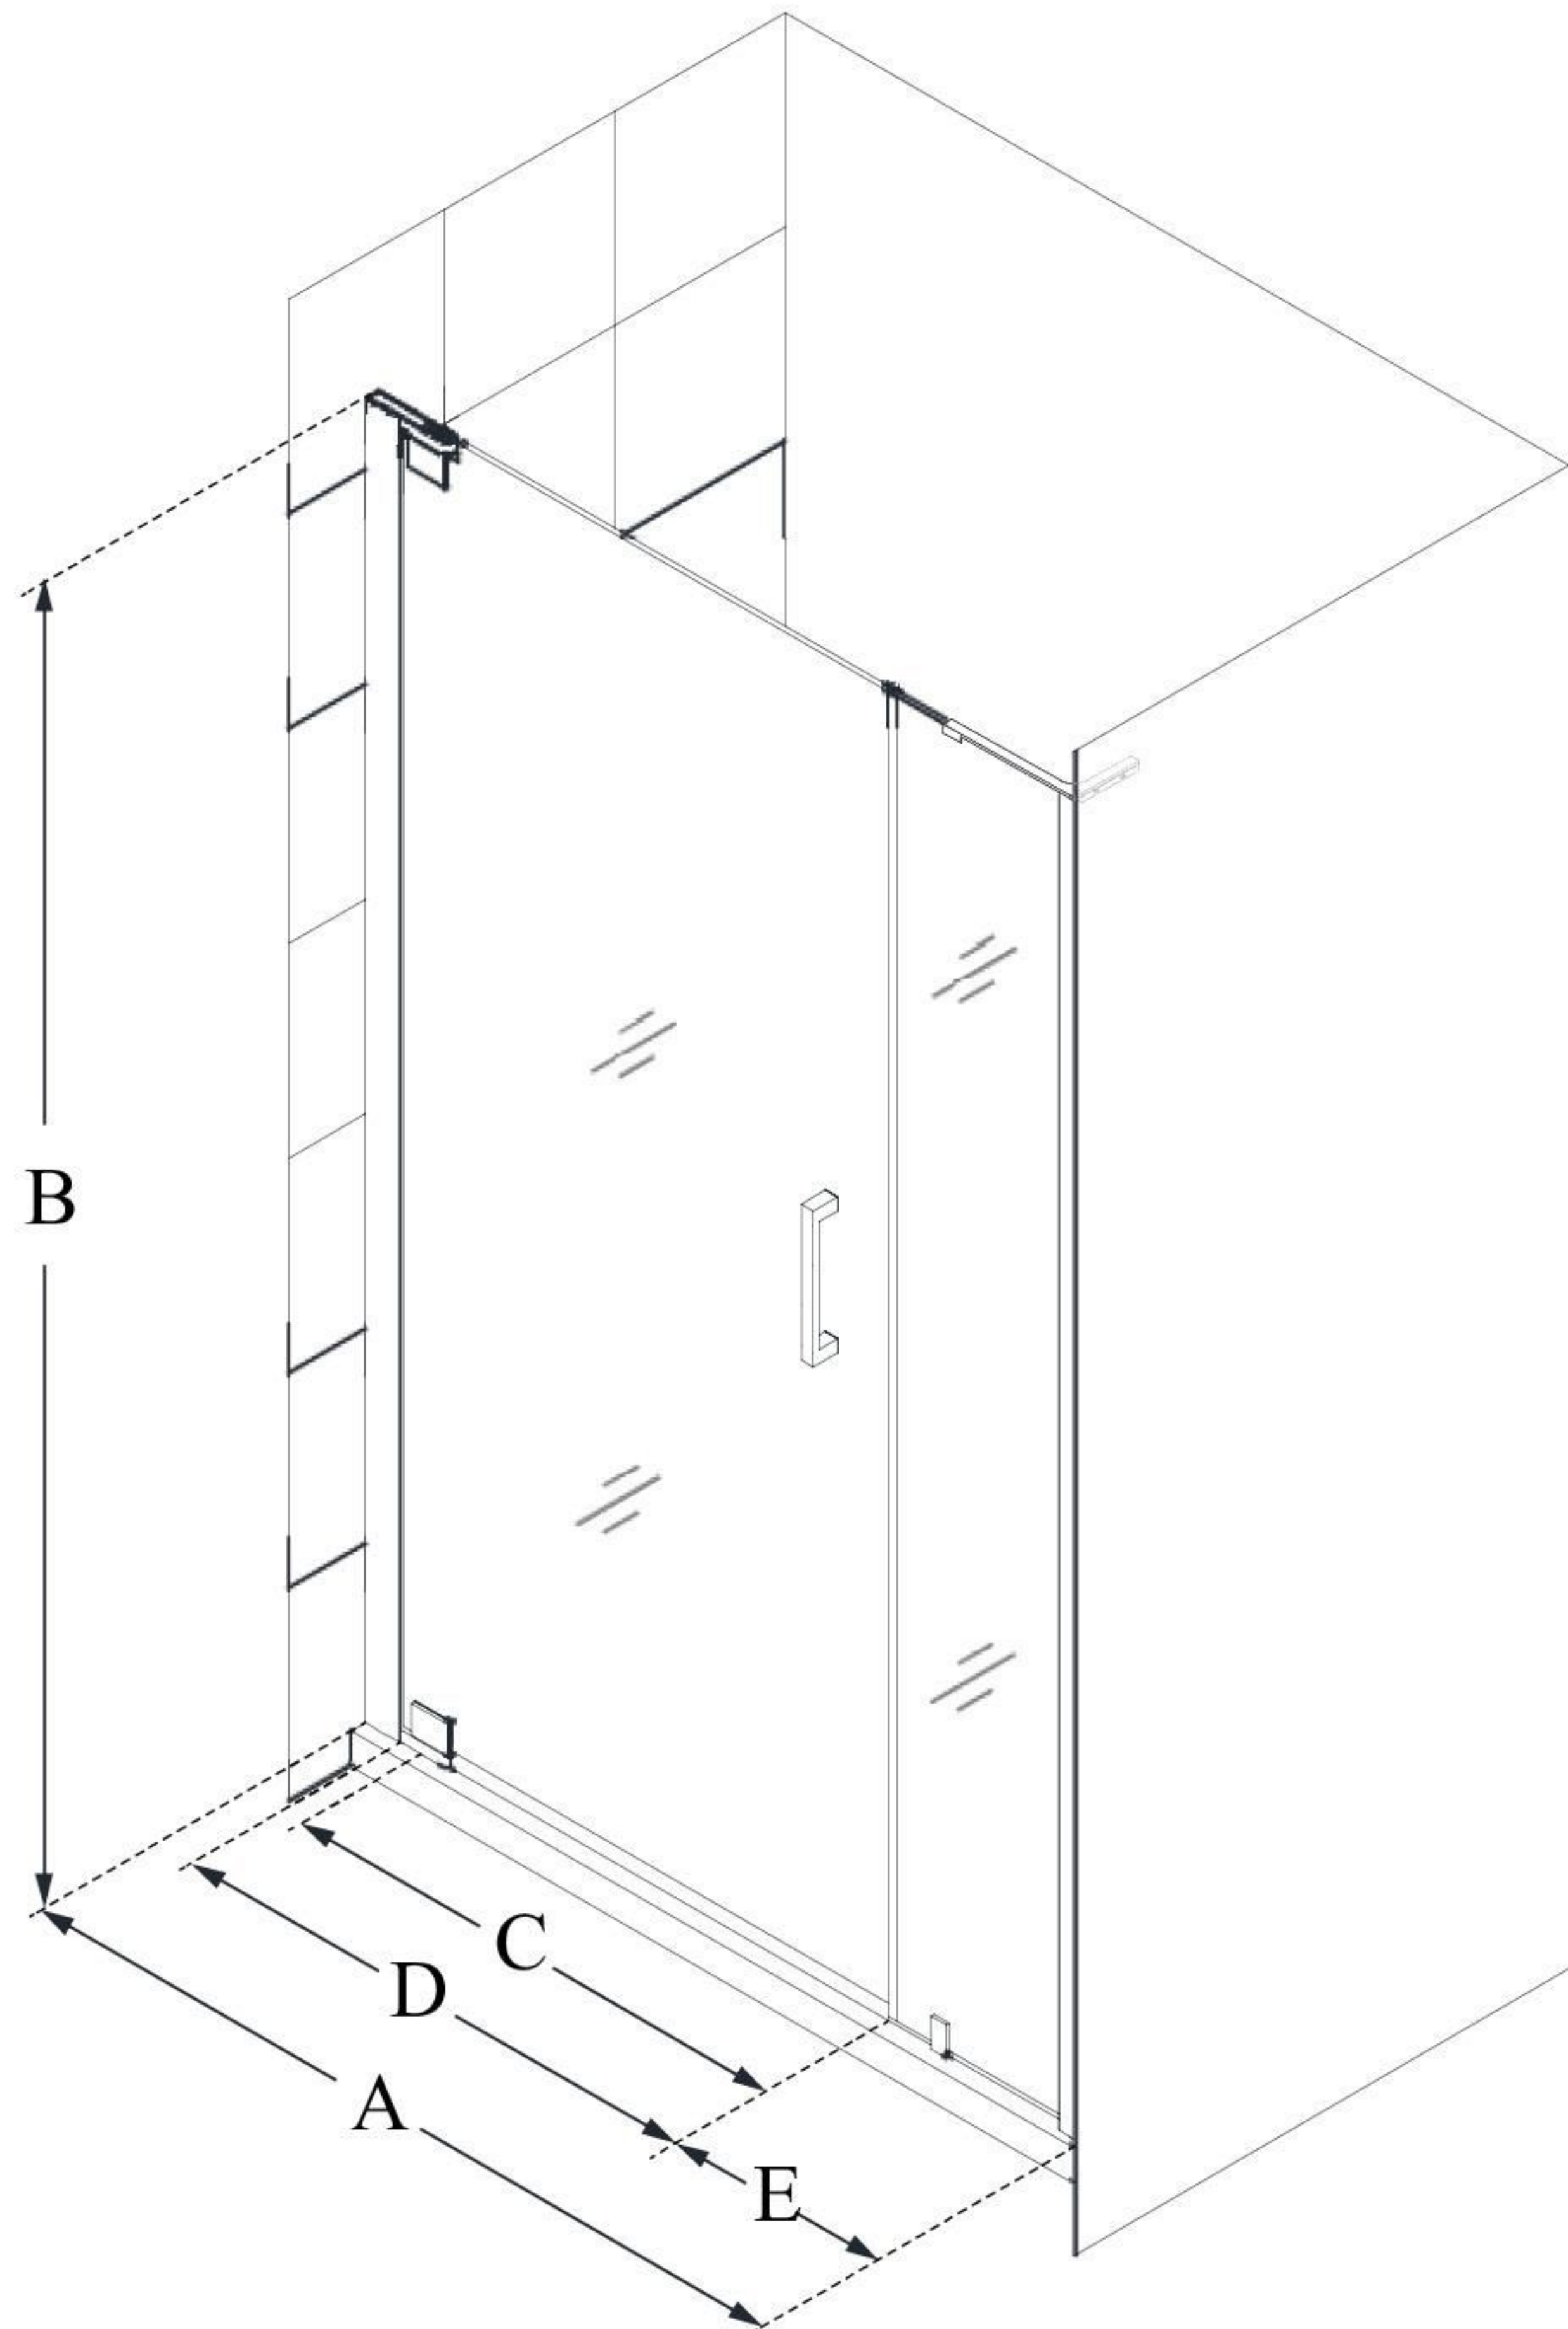

SHDR-4325120

ELEGANCE-LS

DreamLine Elegance-LS 35 1/4 - 37 1/4 in. W x 72 in. H Frameless Pivot Shower Door

PIVOT DOOR

CONFIGURATION DIMENSIONS:

A: 35 1/4" - 37 1/4"

MODEL WIDTH

B: 72"

MODEL HEIGHT

C: 17 3/4"

ACCESS WIDTH

D: 20 3/4"

DOOR WIDTH

E: 12"

INLINE PANEL WIDTH

DreamLine reserves the right to update or modify the hardware or materials pictured without prior notice for the purpose of product improvement and customer satisfaction.