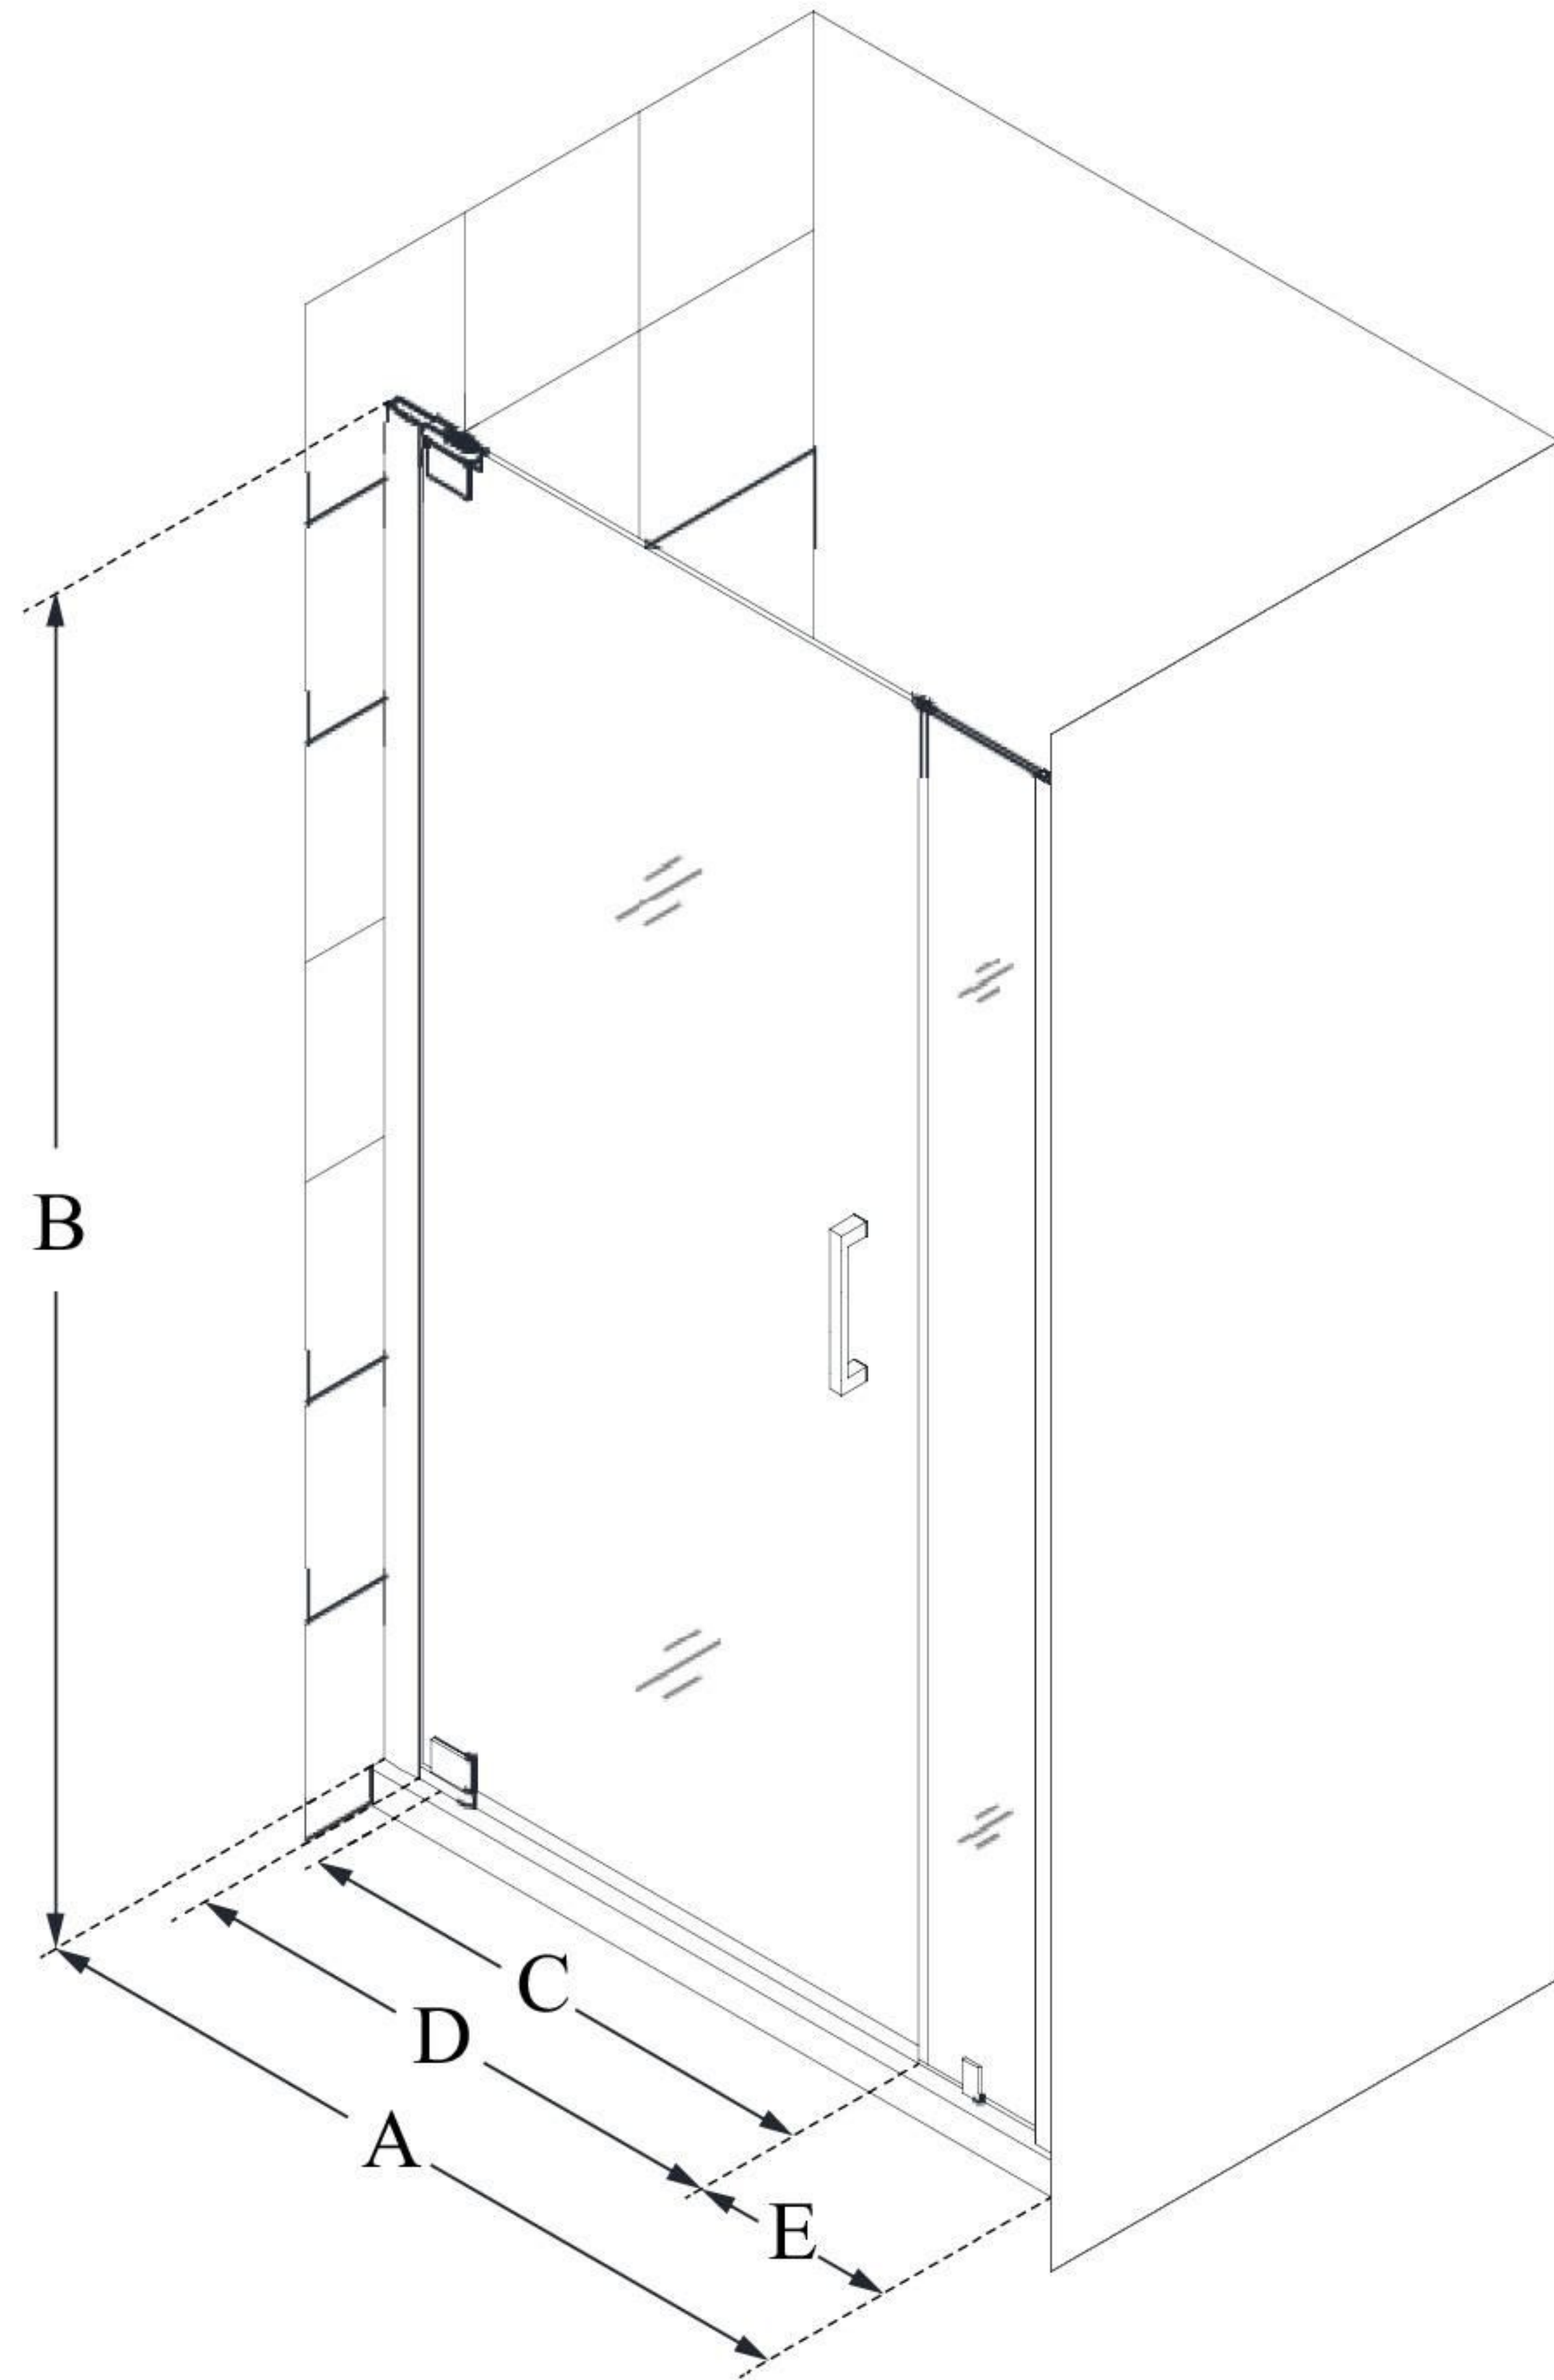

SHDR-4325060

ELEGANCE-LS

DreamLine Elegance-LS 29 1/4 - 31 1/4 in. W x 72 in. H Frameless Pivot Shower Door

PIVOT DOOR

CONFIGURATION DIMENSIONS:

A: 29 1/4" - 31 1/4"

MODEL WIDTH

B: 72"

MODEL HEIGHT

C: 17 3/4"

ACCESS WIDTH

D: 20 3/4"

DOOR WIDTH

E: 6"

INLINE PANEL WIDTH

DreamLine reserves the right to update or modify the hardware or materials pictured without prior notice for the purpose of product improvement and customer satisfaction.