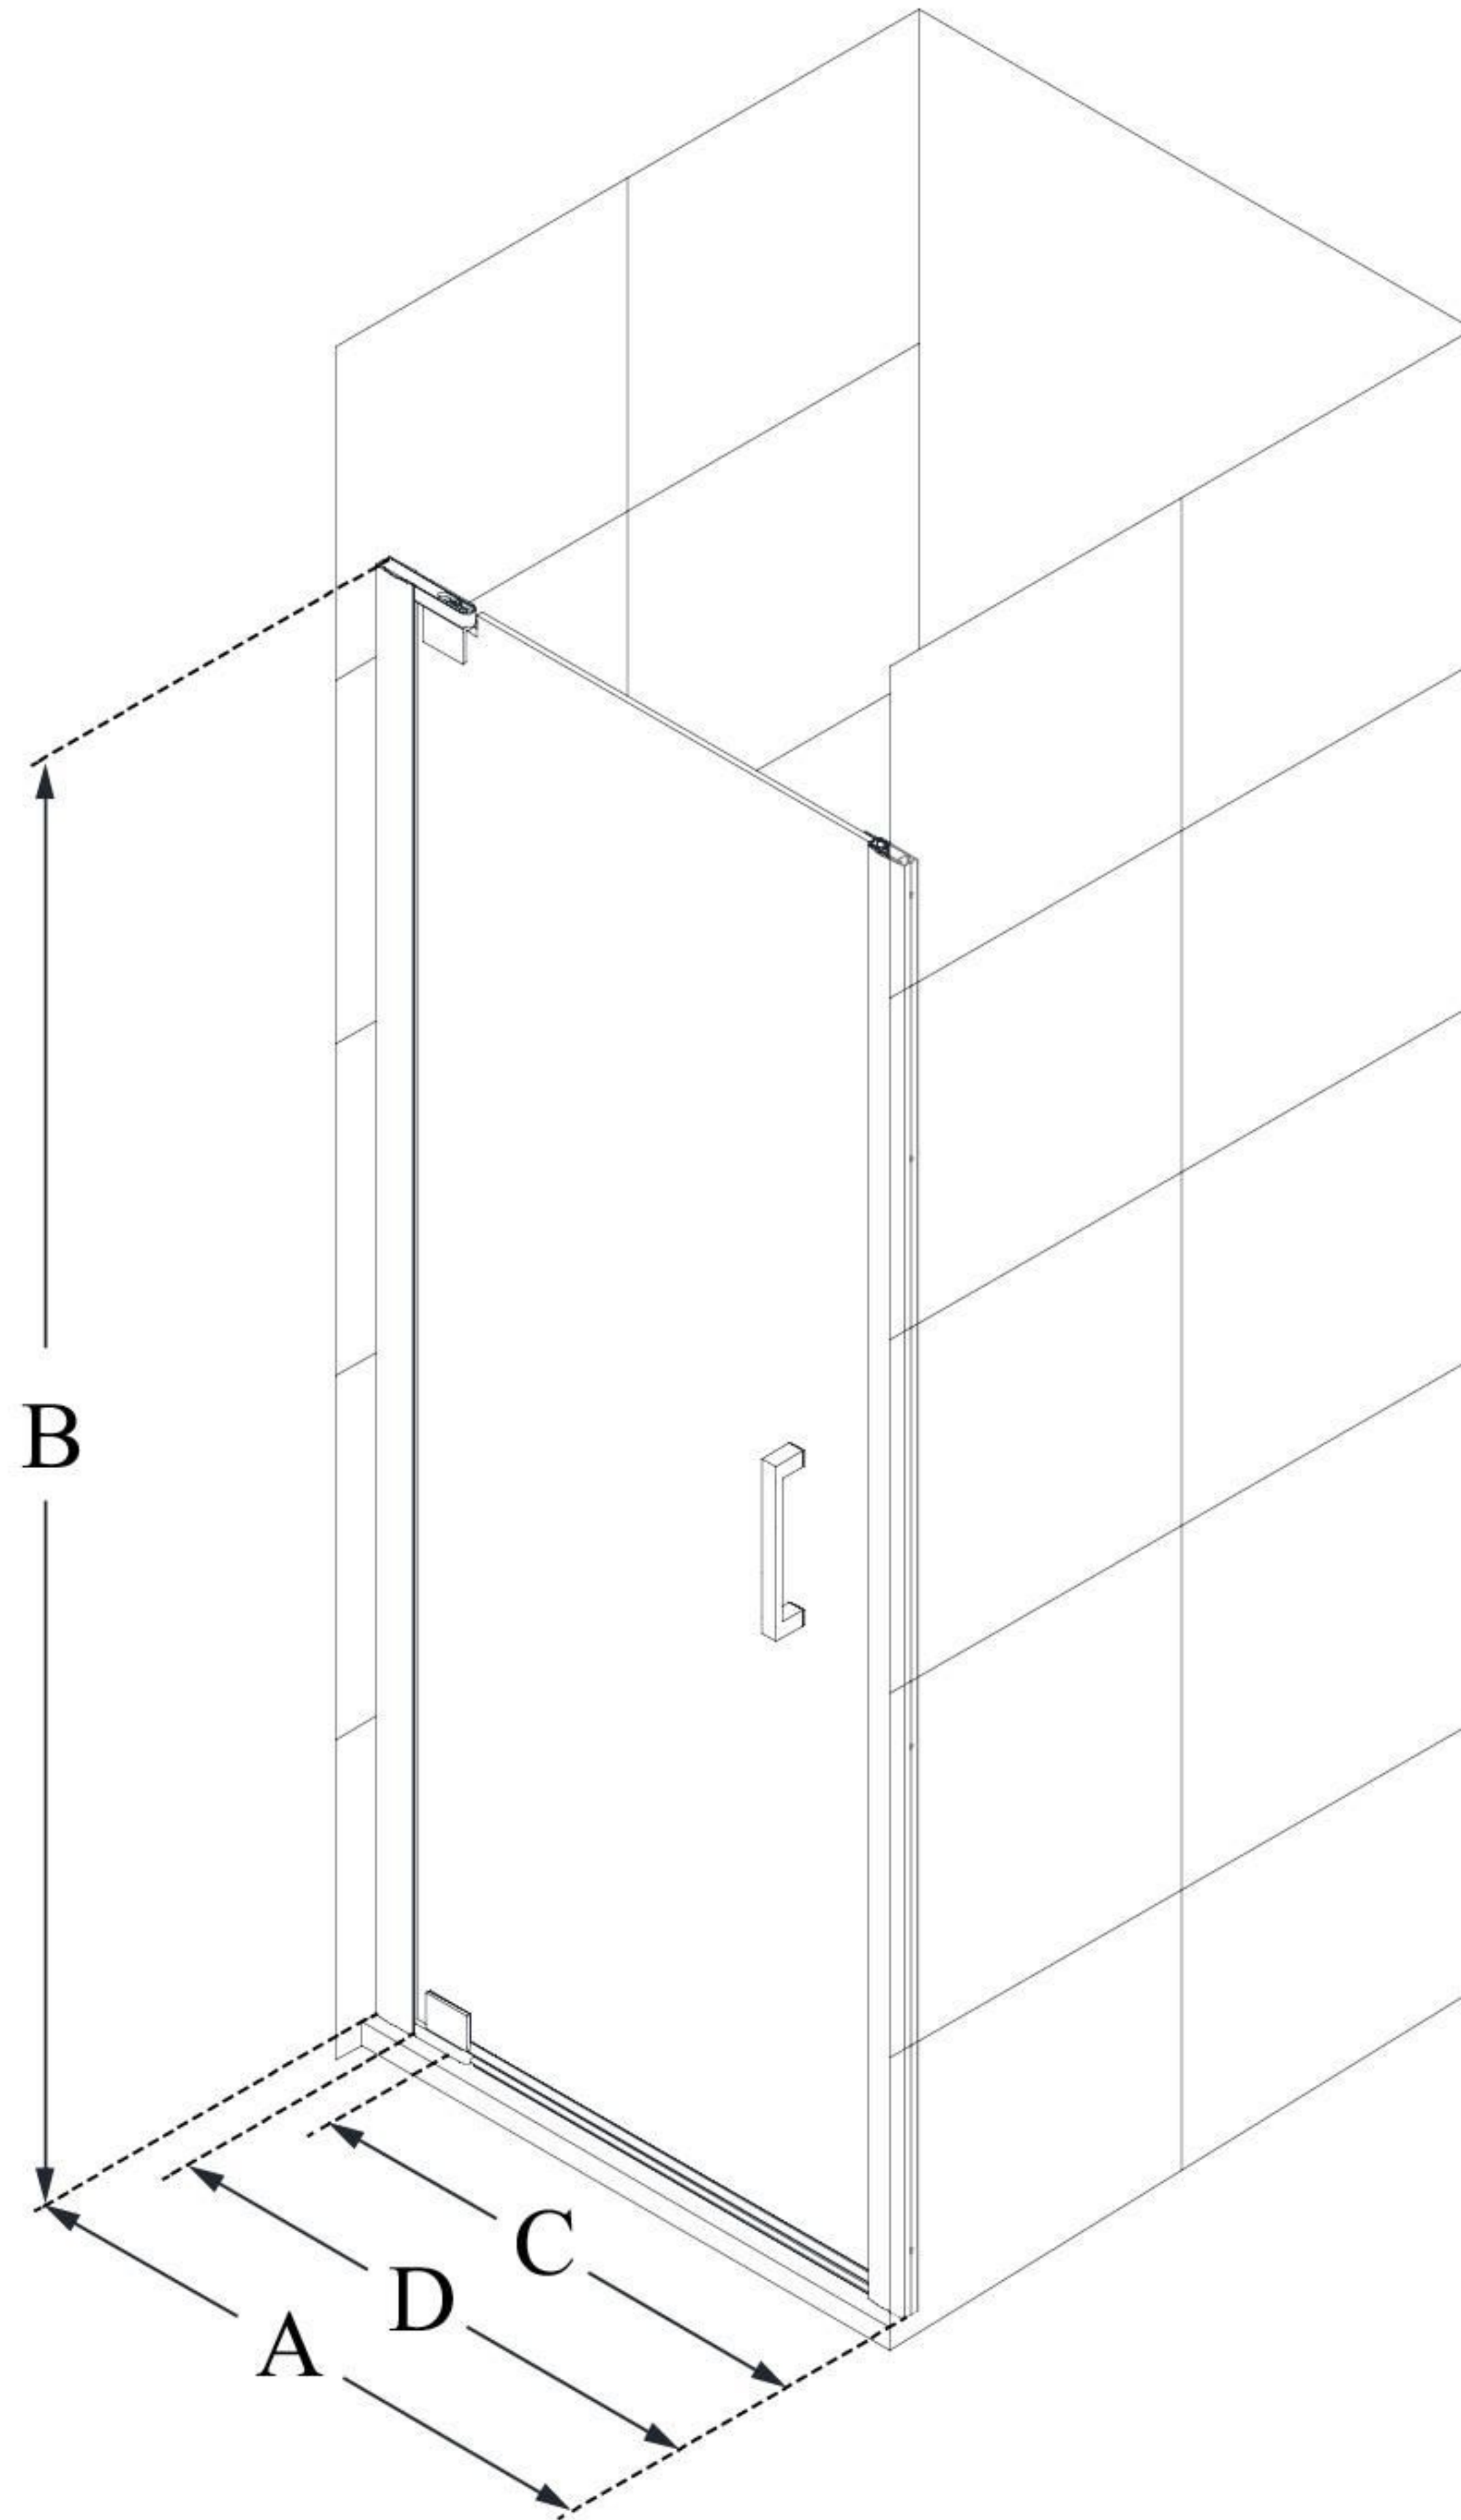

SHDR-4325000

ELEGANCE-LS

DreamLine Elegance-LS 25 1/4 - 27 1/4 in. W x 72 in. H Frameless Pivot Shower Door

PIVOT DOOR

CONFIGURATION DIMENSIONS:

A: 25 1/4" - 27 1/4"

MODEL WIDTH

B: 72"

MODEL HEIGHT

C: 17 3/4"

ACCESS WIDTH

D: 20 3/4"

DOOR WIDTH

DreamLine reserves the right to update or modify the hardware or materials pictured without prior notice for the purpose of product improvement and customer satisfaction.