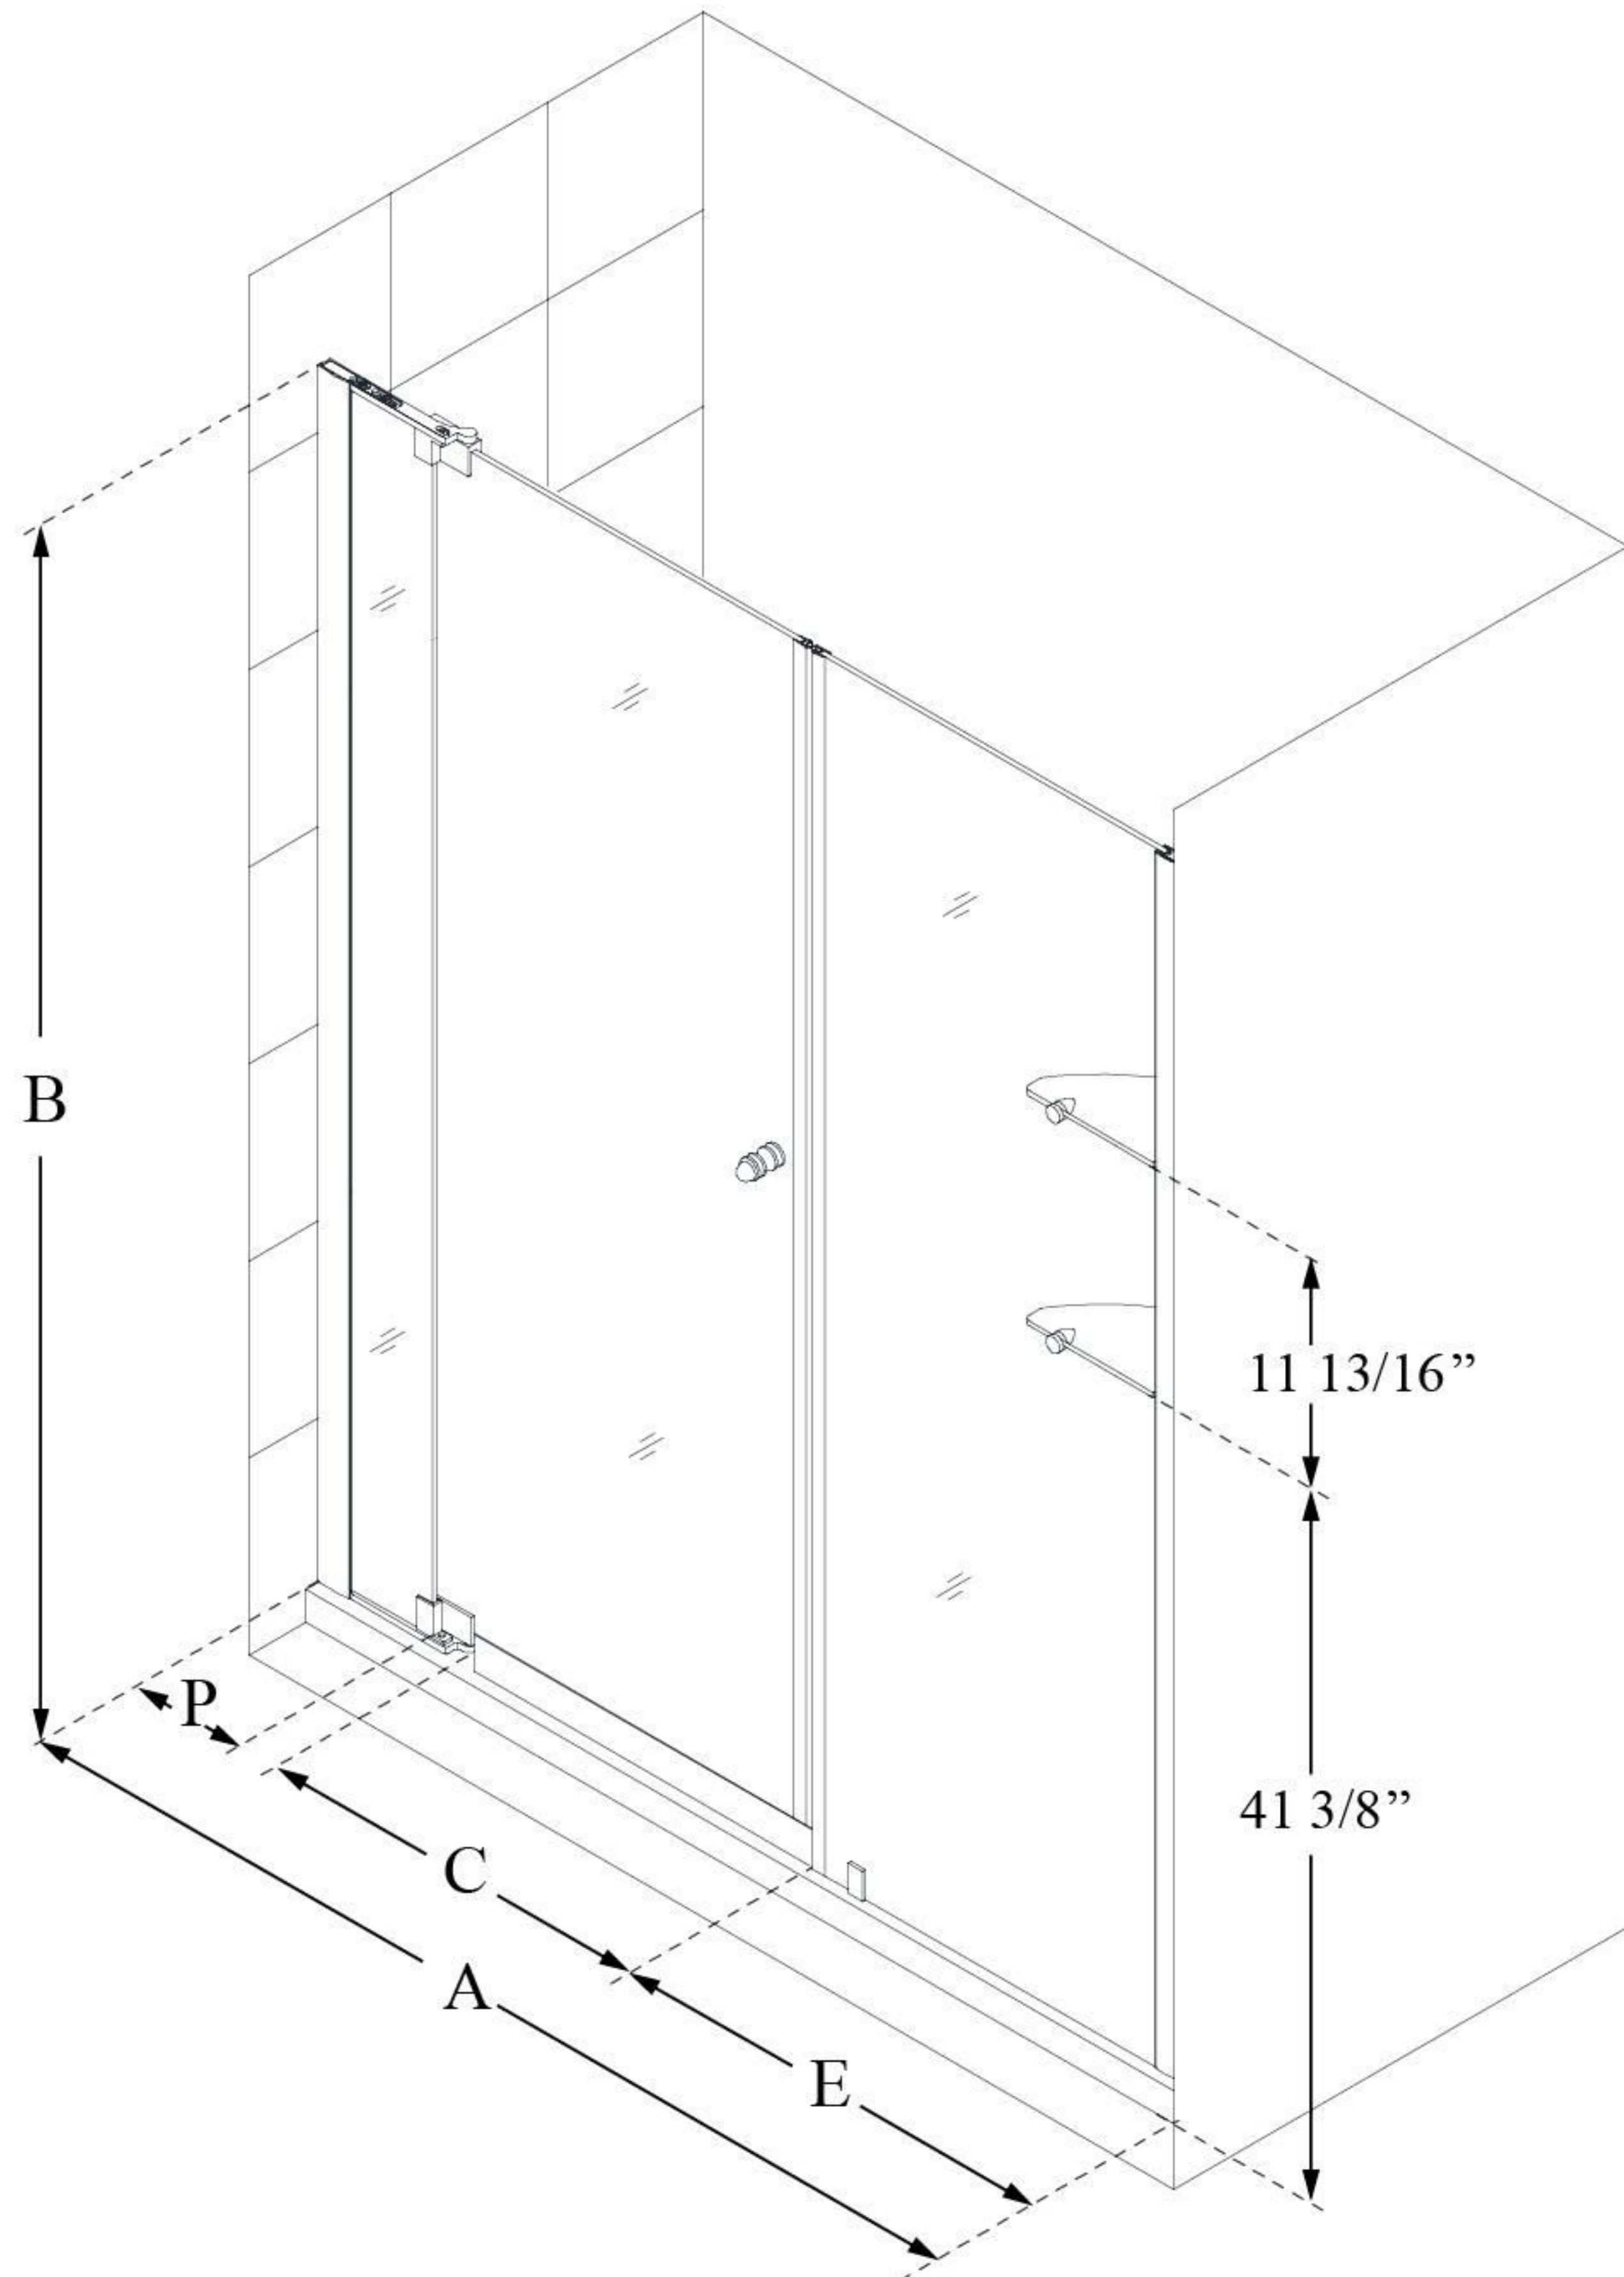

SHDR-4266728

ALLURE

DreamLine Allure 66-67" W x 73" H
Frameless Pivot Shower Door

PIVOT DOOR

CONFIGURATION DIMENSIONS:

A: 66 - 67"

MODEL WIDTH

B: 73"

MODEL HEIGHT

C: 24 3/4 - 30 3/4"

ACCESS WIDTH

D: 32 1/4"

DOOR WIDTH

E: 24"

INLINE PANEL WIDTH

P: 7 5/8"

PIVOT PANEL WIDTH

DreamLine reserves the right to update or modify the hardware or materials pictured without prior notice for the purpose of product improvement and customer satisfaction.