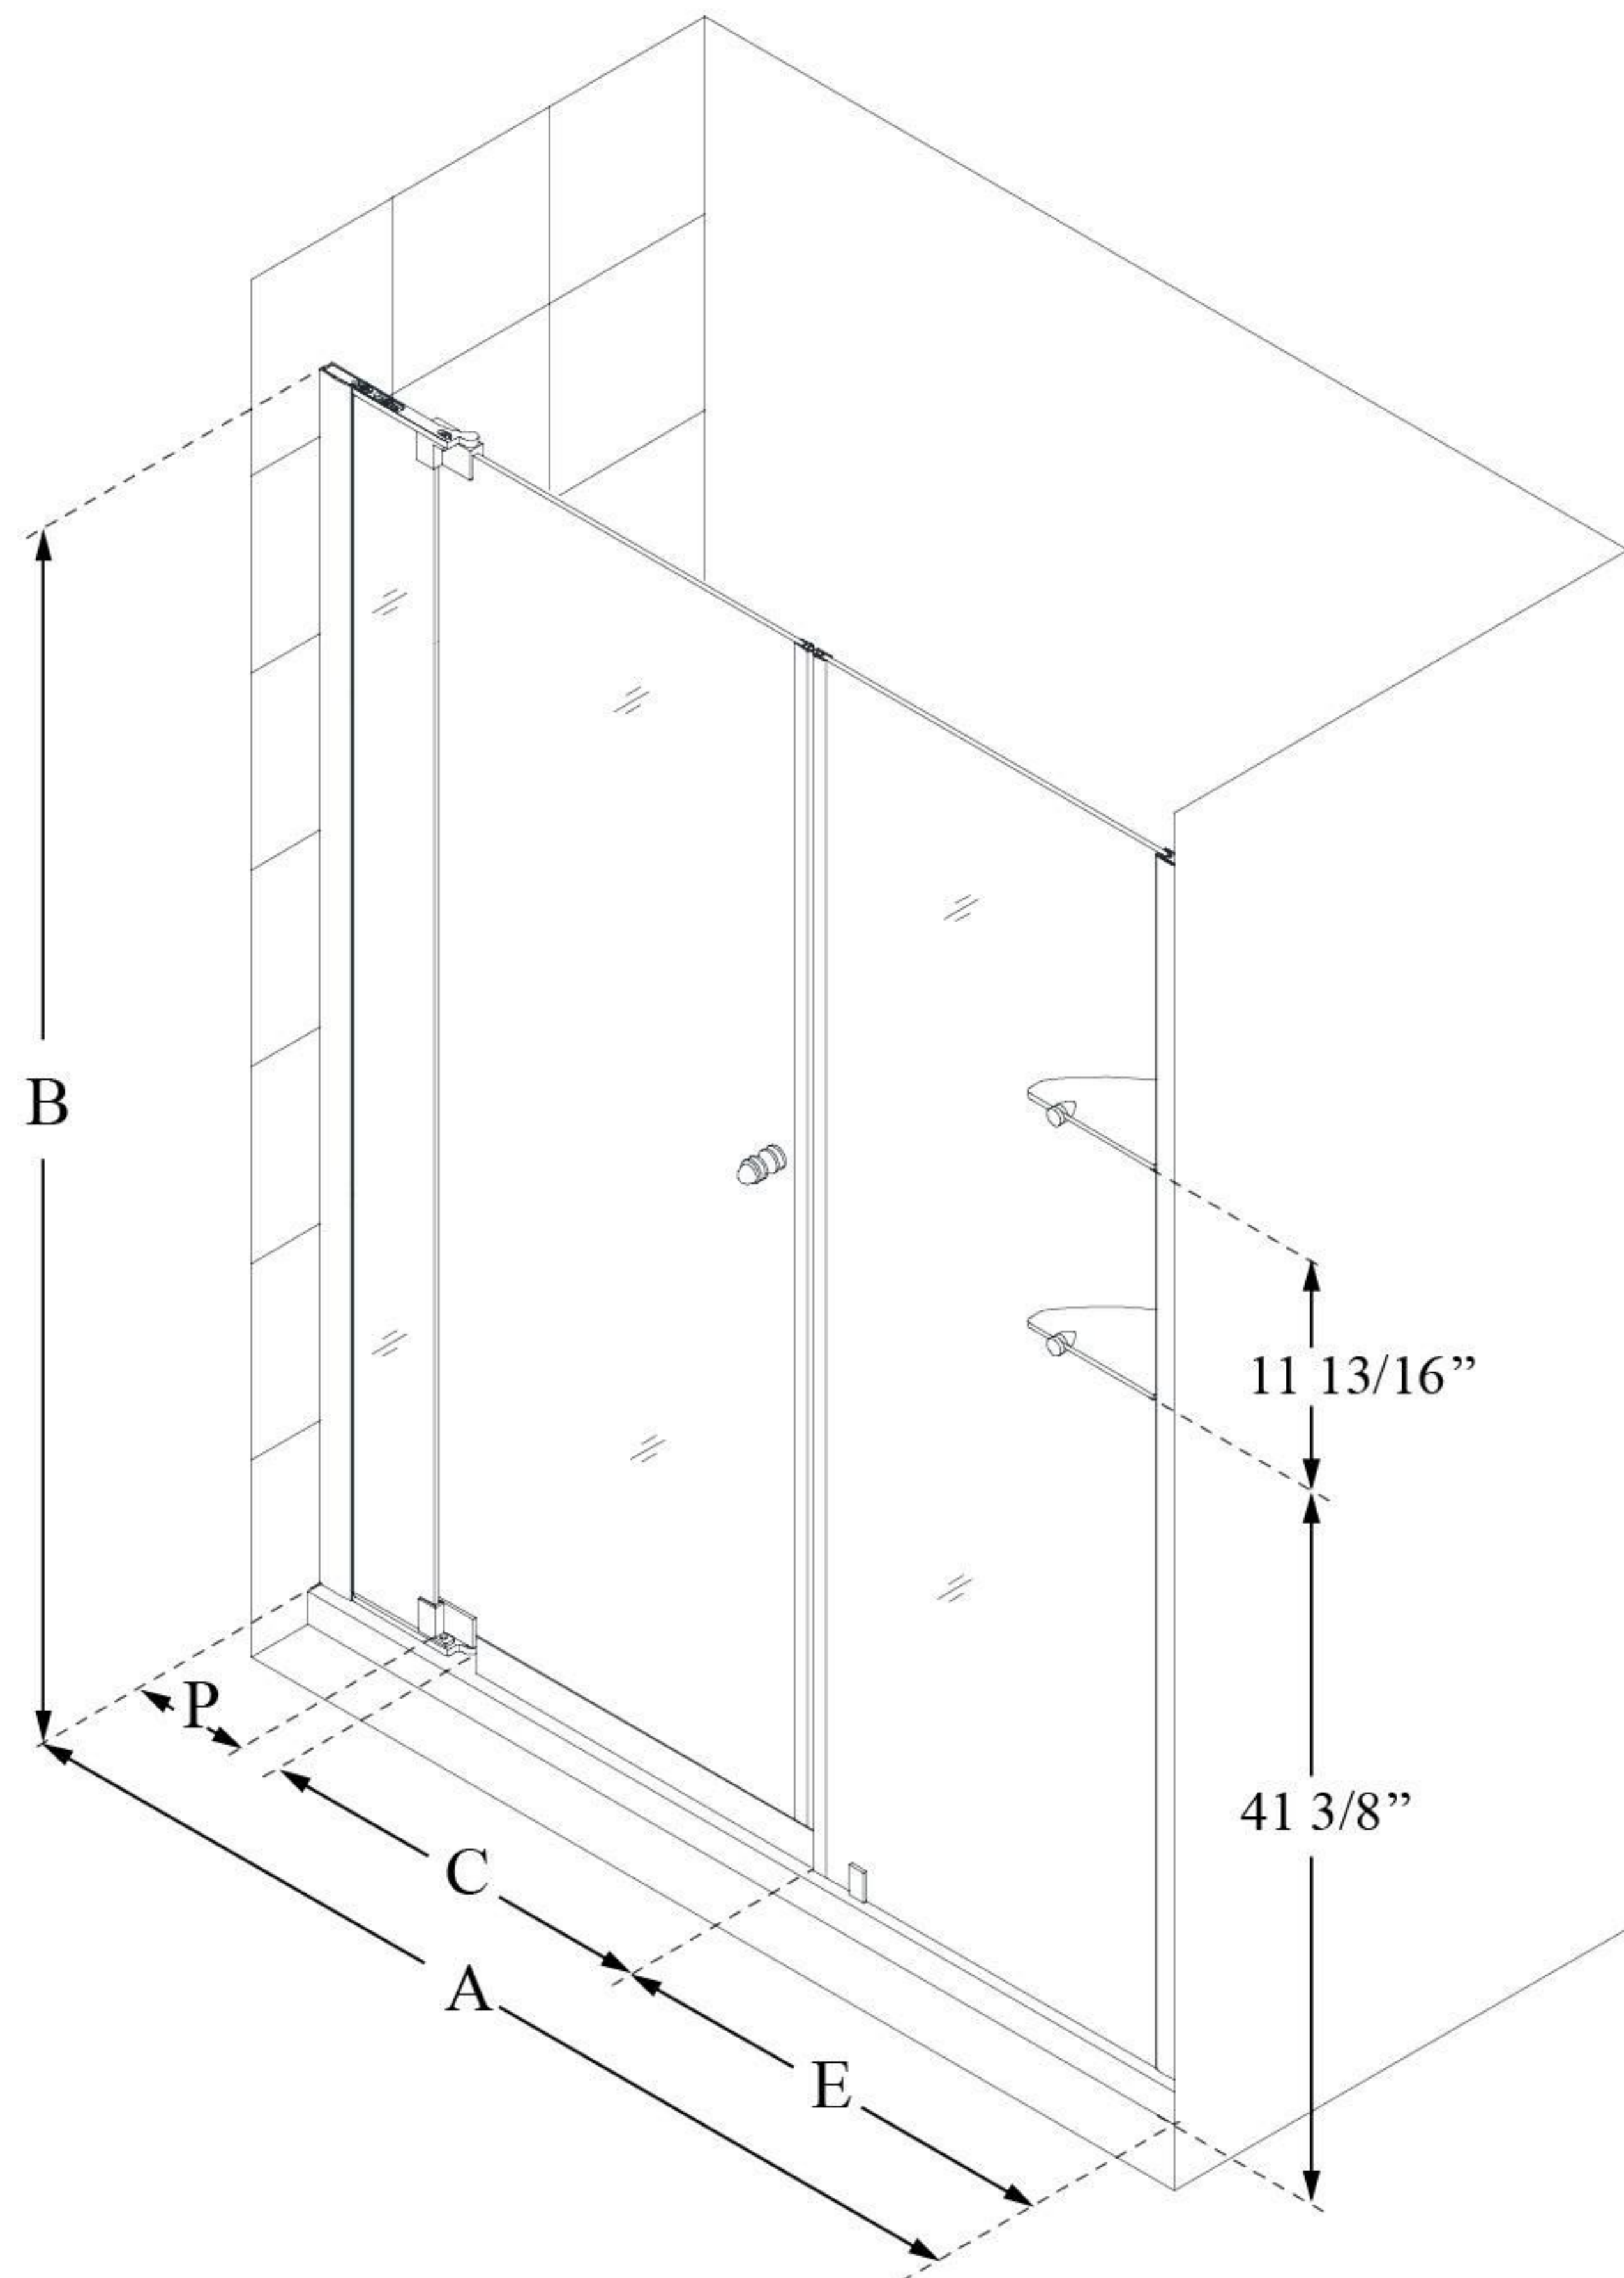

SHDR-4265728

ALLURE

DreamLine Allure 65-66" W x 73"
H Frameless Pivot Shower Door

PIVOT DOOR

CONFIGURATION DIMENSIONS:

A: 65 - 66"

MODEL WIDTH

B: 73"

MODEL HEIGHT

C: 24 3/4 - 30 3/4"

ACCESS WIDTH

D: 32 1/4"

DOOR WIDTH

E: 24"

INLINE PANEL WIDTH

P: 7 5/8"

PIVOT PANEL WIDTH

DreamLine reserves the right to update or modify the hardware or materials pictured without prior notice for the purpose of product improvement and customer satisfaction.