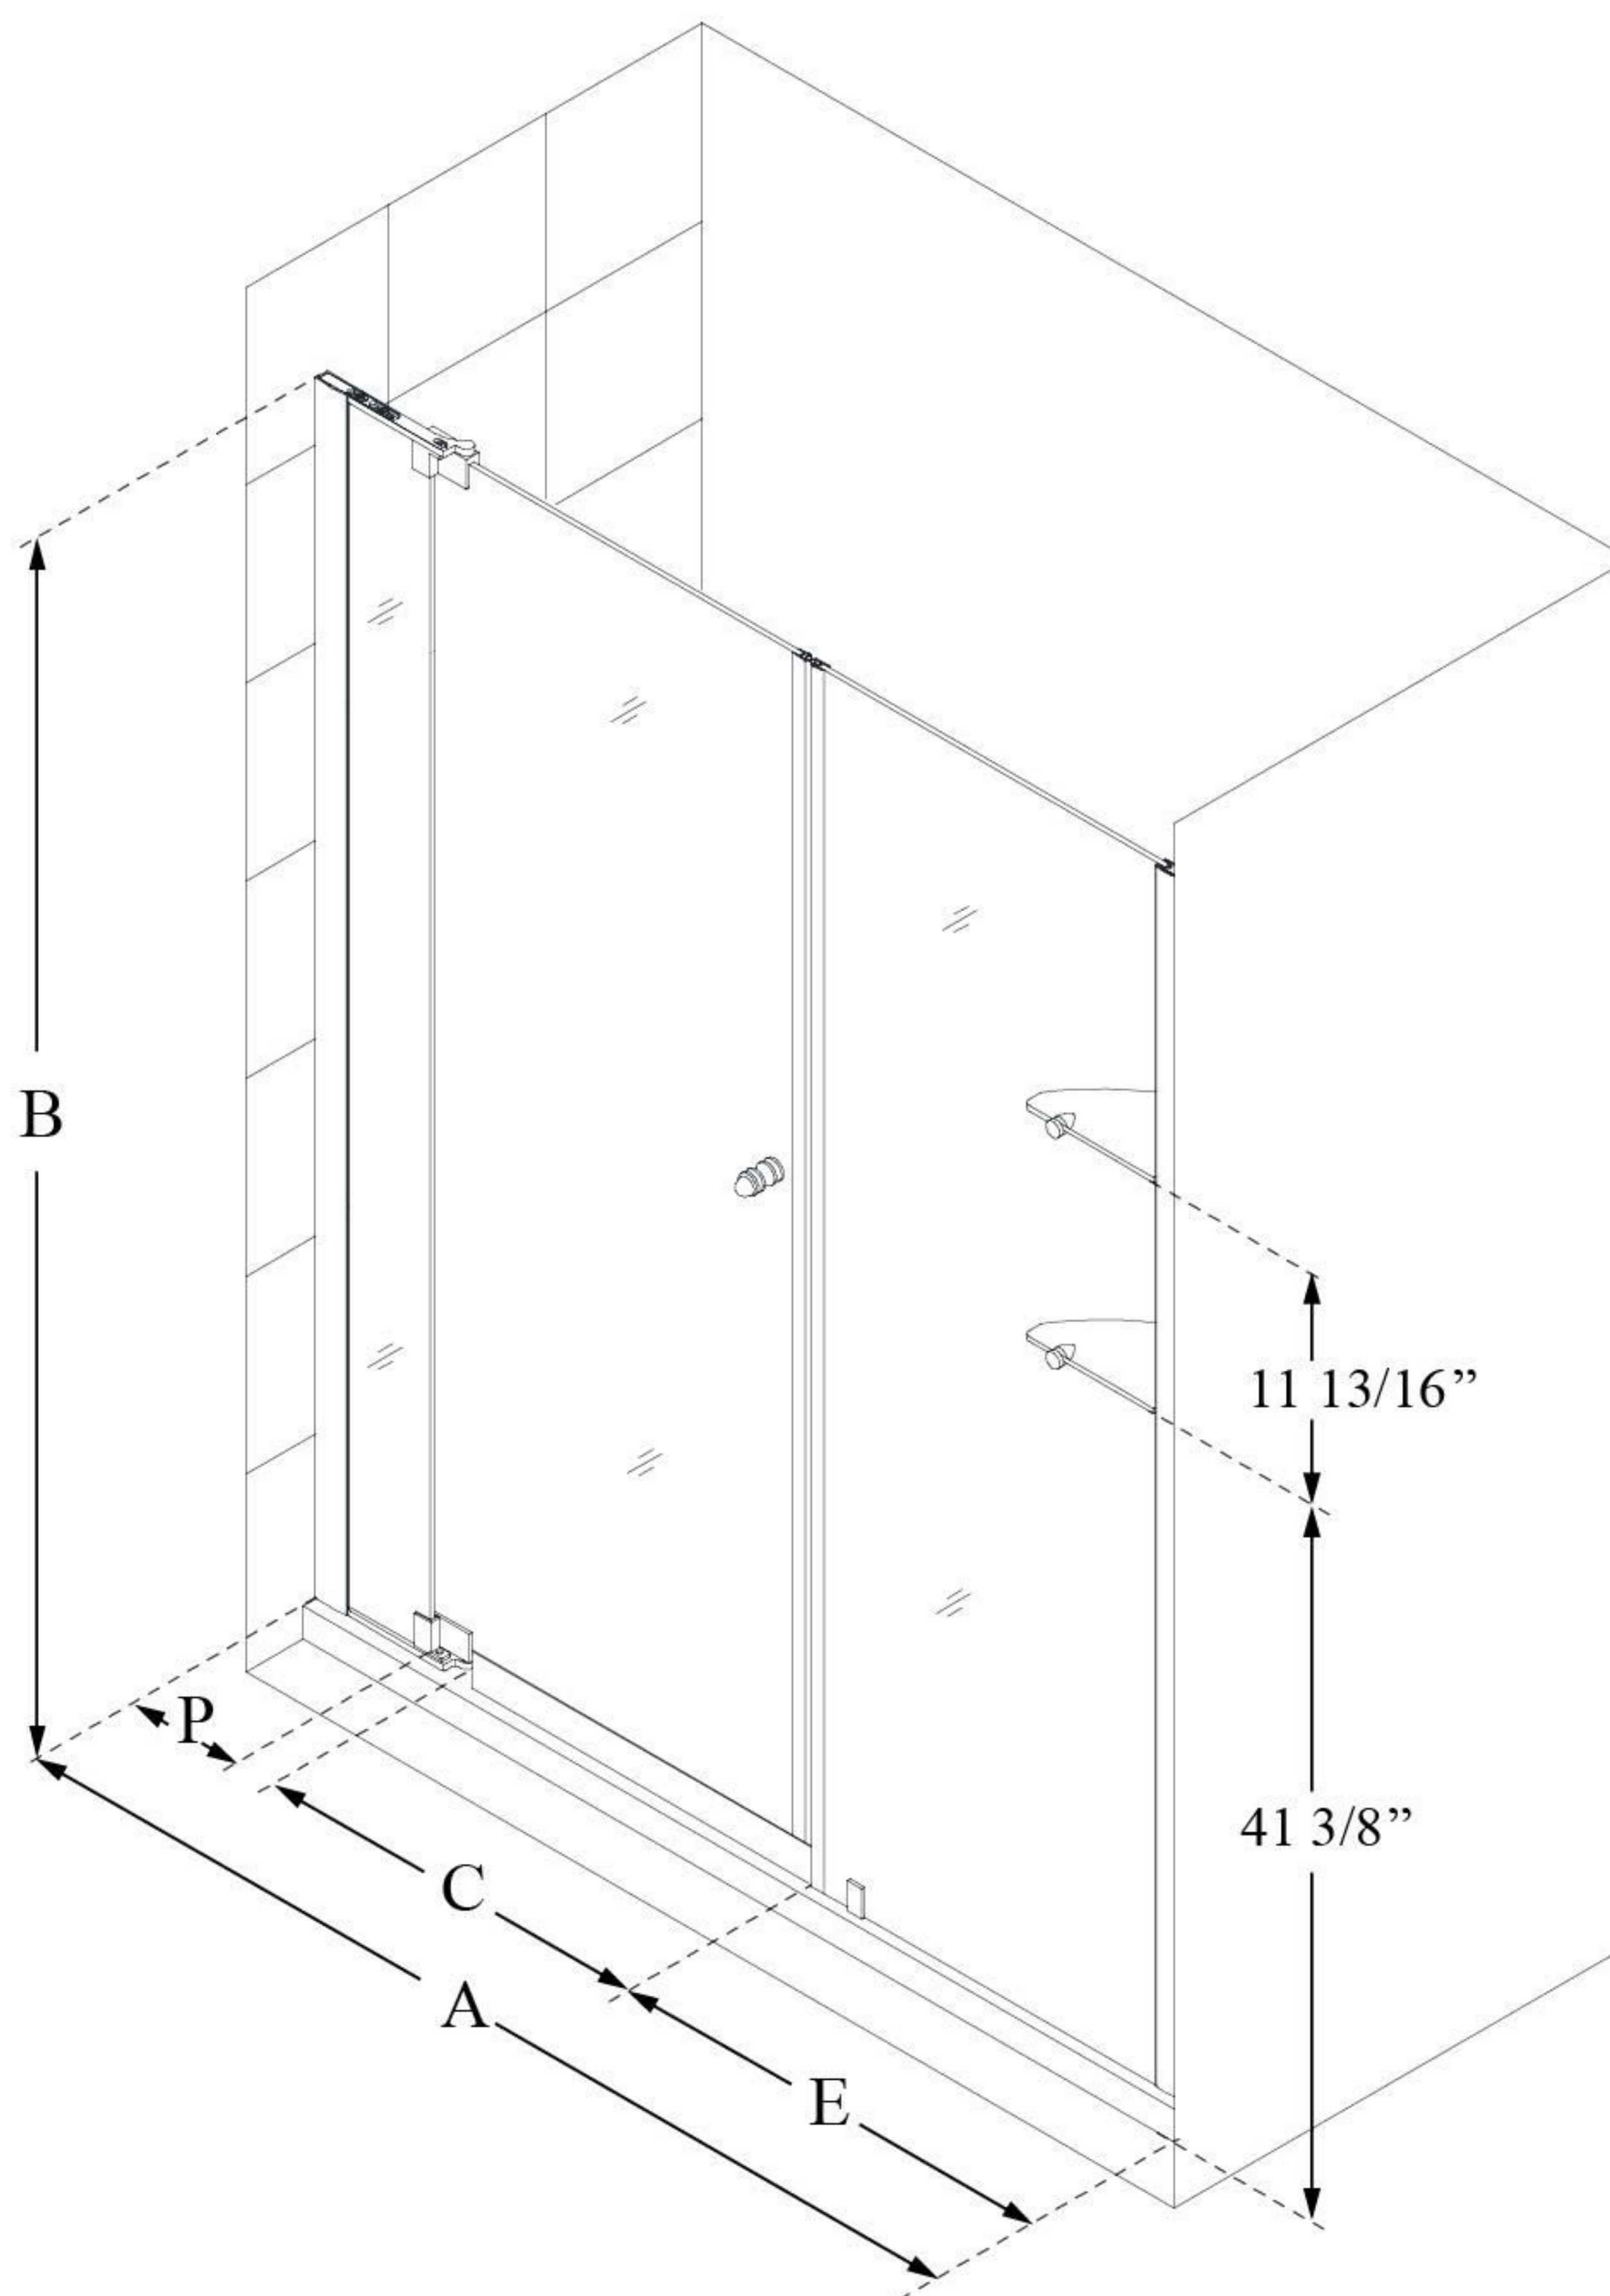

## ALLURE

DreamLine Allure 64-65" W x 73"  
H Frameless Pivot Shower Door

PIVOT DOOR

### CONFIGURATION DIMENSIONS:

**A: 64 - 65"**

MODEL WIDTH

**B: 73"**

MODEL HEIGHT

**C: 24 3/4 - 30 3/4"**

ACCESS WIDTH

**D: 32 1/4"**

DOOR WIDTH

**E: 24"**

INLINE PANEL WIDTH

**P: 7 5/8"**

PIVOT PANEL WIDTH

DreamLine reserves the right to update or modify the hardware or materials pictured without prior notice for the purpose of product improvement and customer satisfaction.