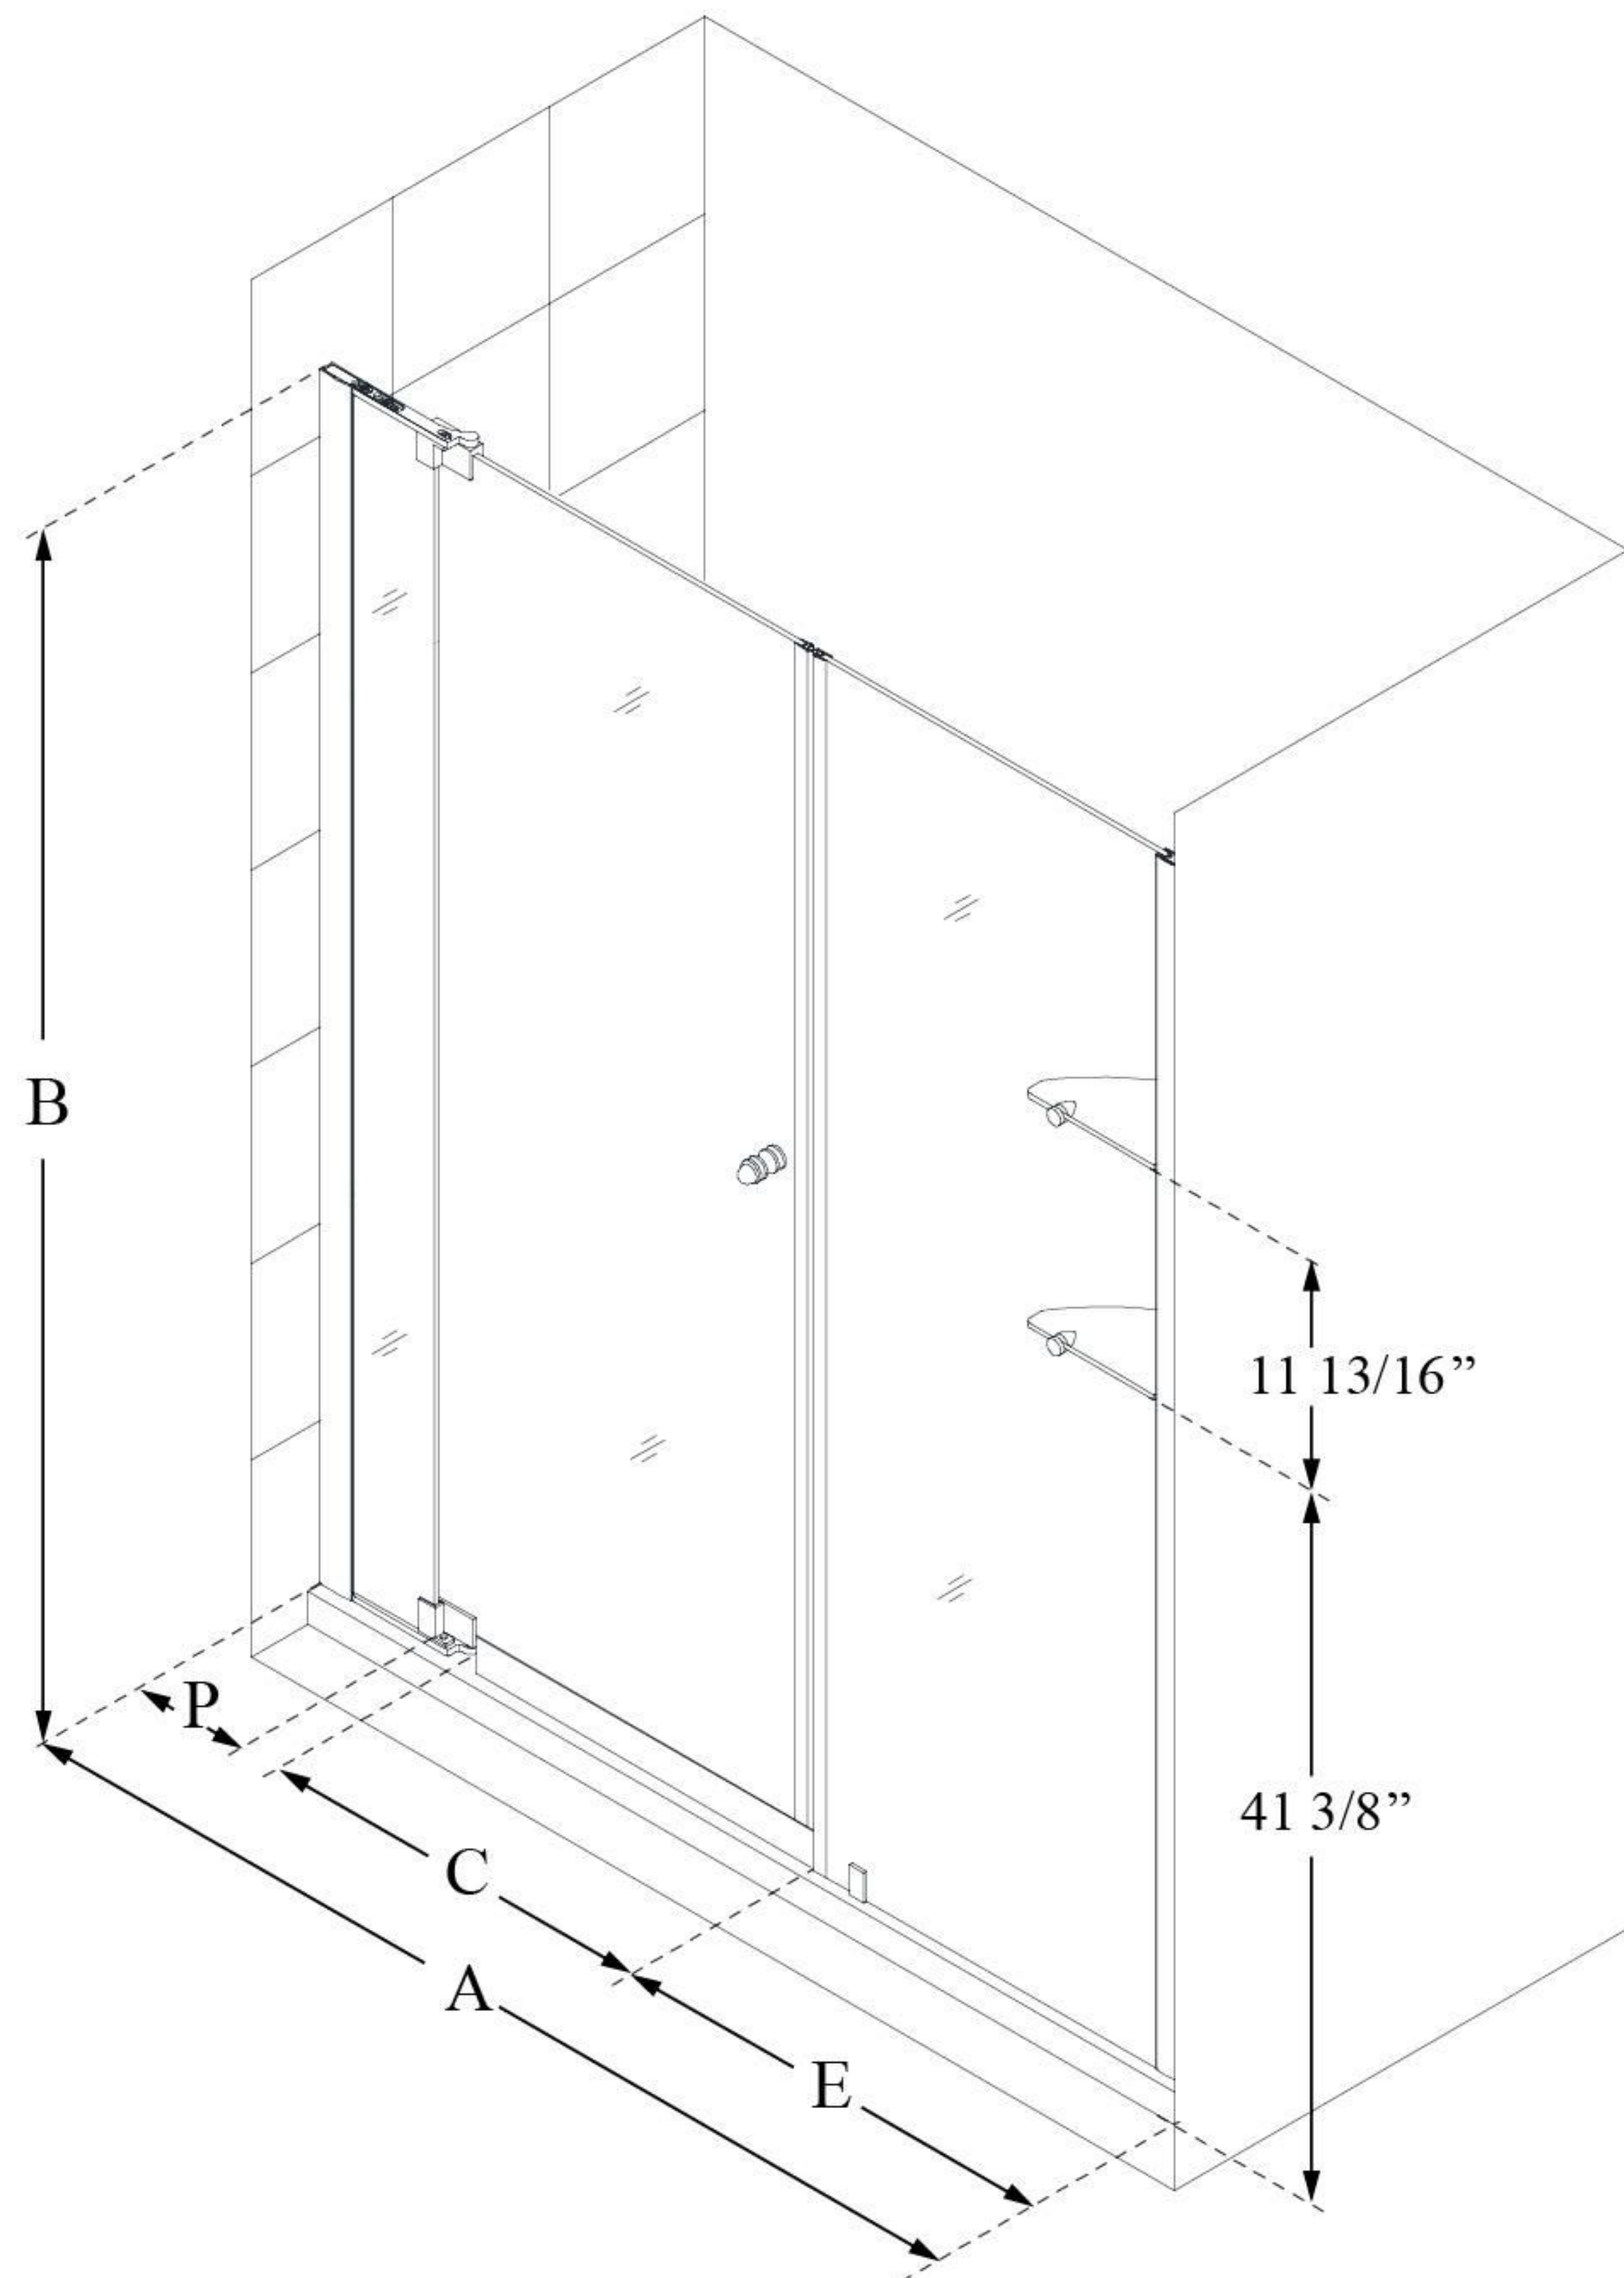

## ALLURE

DreamLine Allure 62-63" W x 73"  
H Frameless Pivot Shower Door

PIVOT DOOR

### CONFIGURATION DIMENSIONS:

**A: 62 - 63"**

MODEL WIDTH

**B: 73"**

MODEL HEIGHT

**C: 24 3/4 - 30 3/4"**

ACCESS WIDTH

**D: 32 1/4"**

DOOR WIDTH

**E: 24"**

INLINE PANEL WIDTH

**P: 7 5/8"**

PIVOT PANEL WIDTH

DreamLine reserves the right to update or modify the hardware or materials pictured without prior notice for the purpose of product improvement and customer satisfaction.