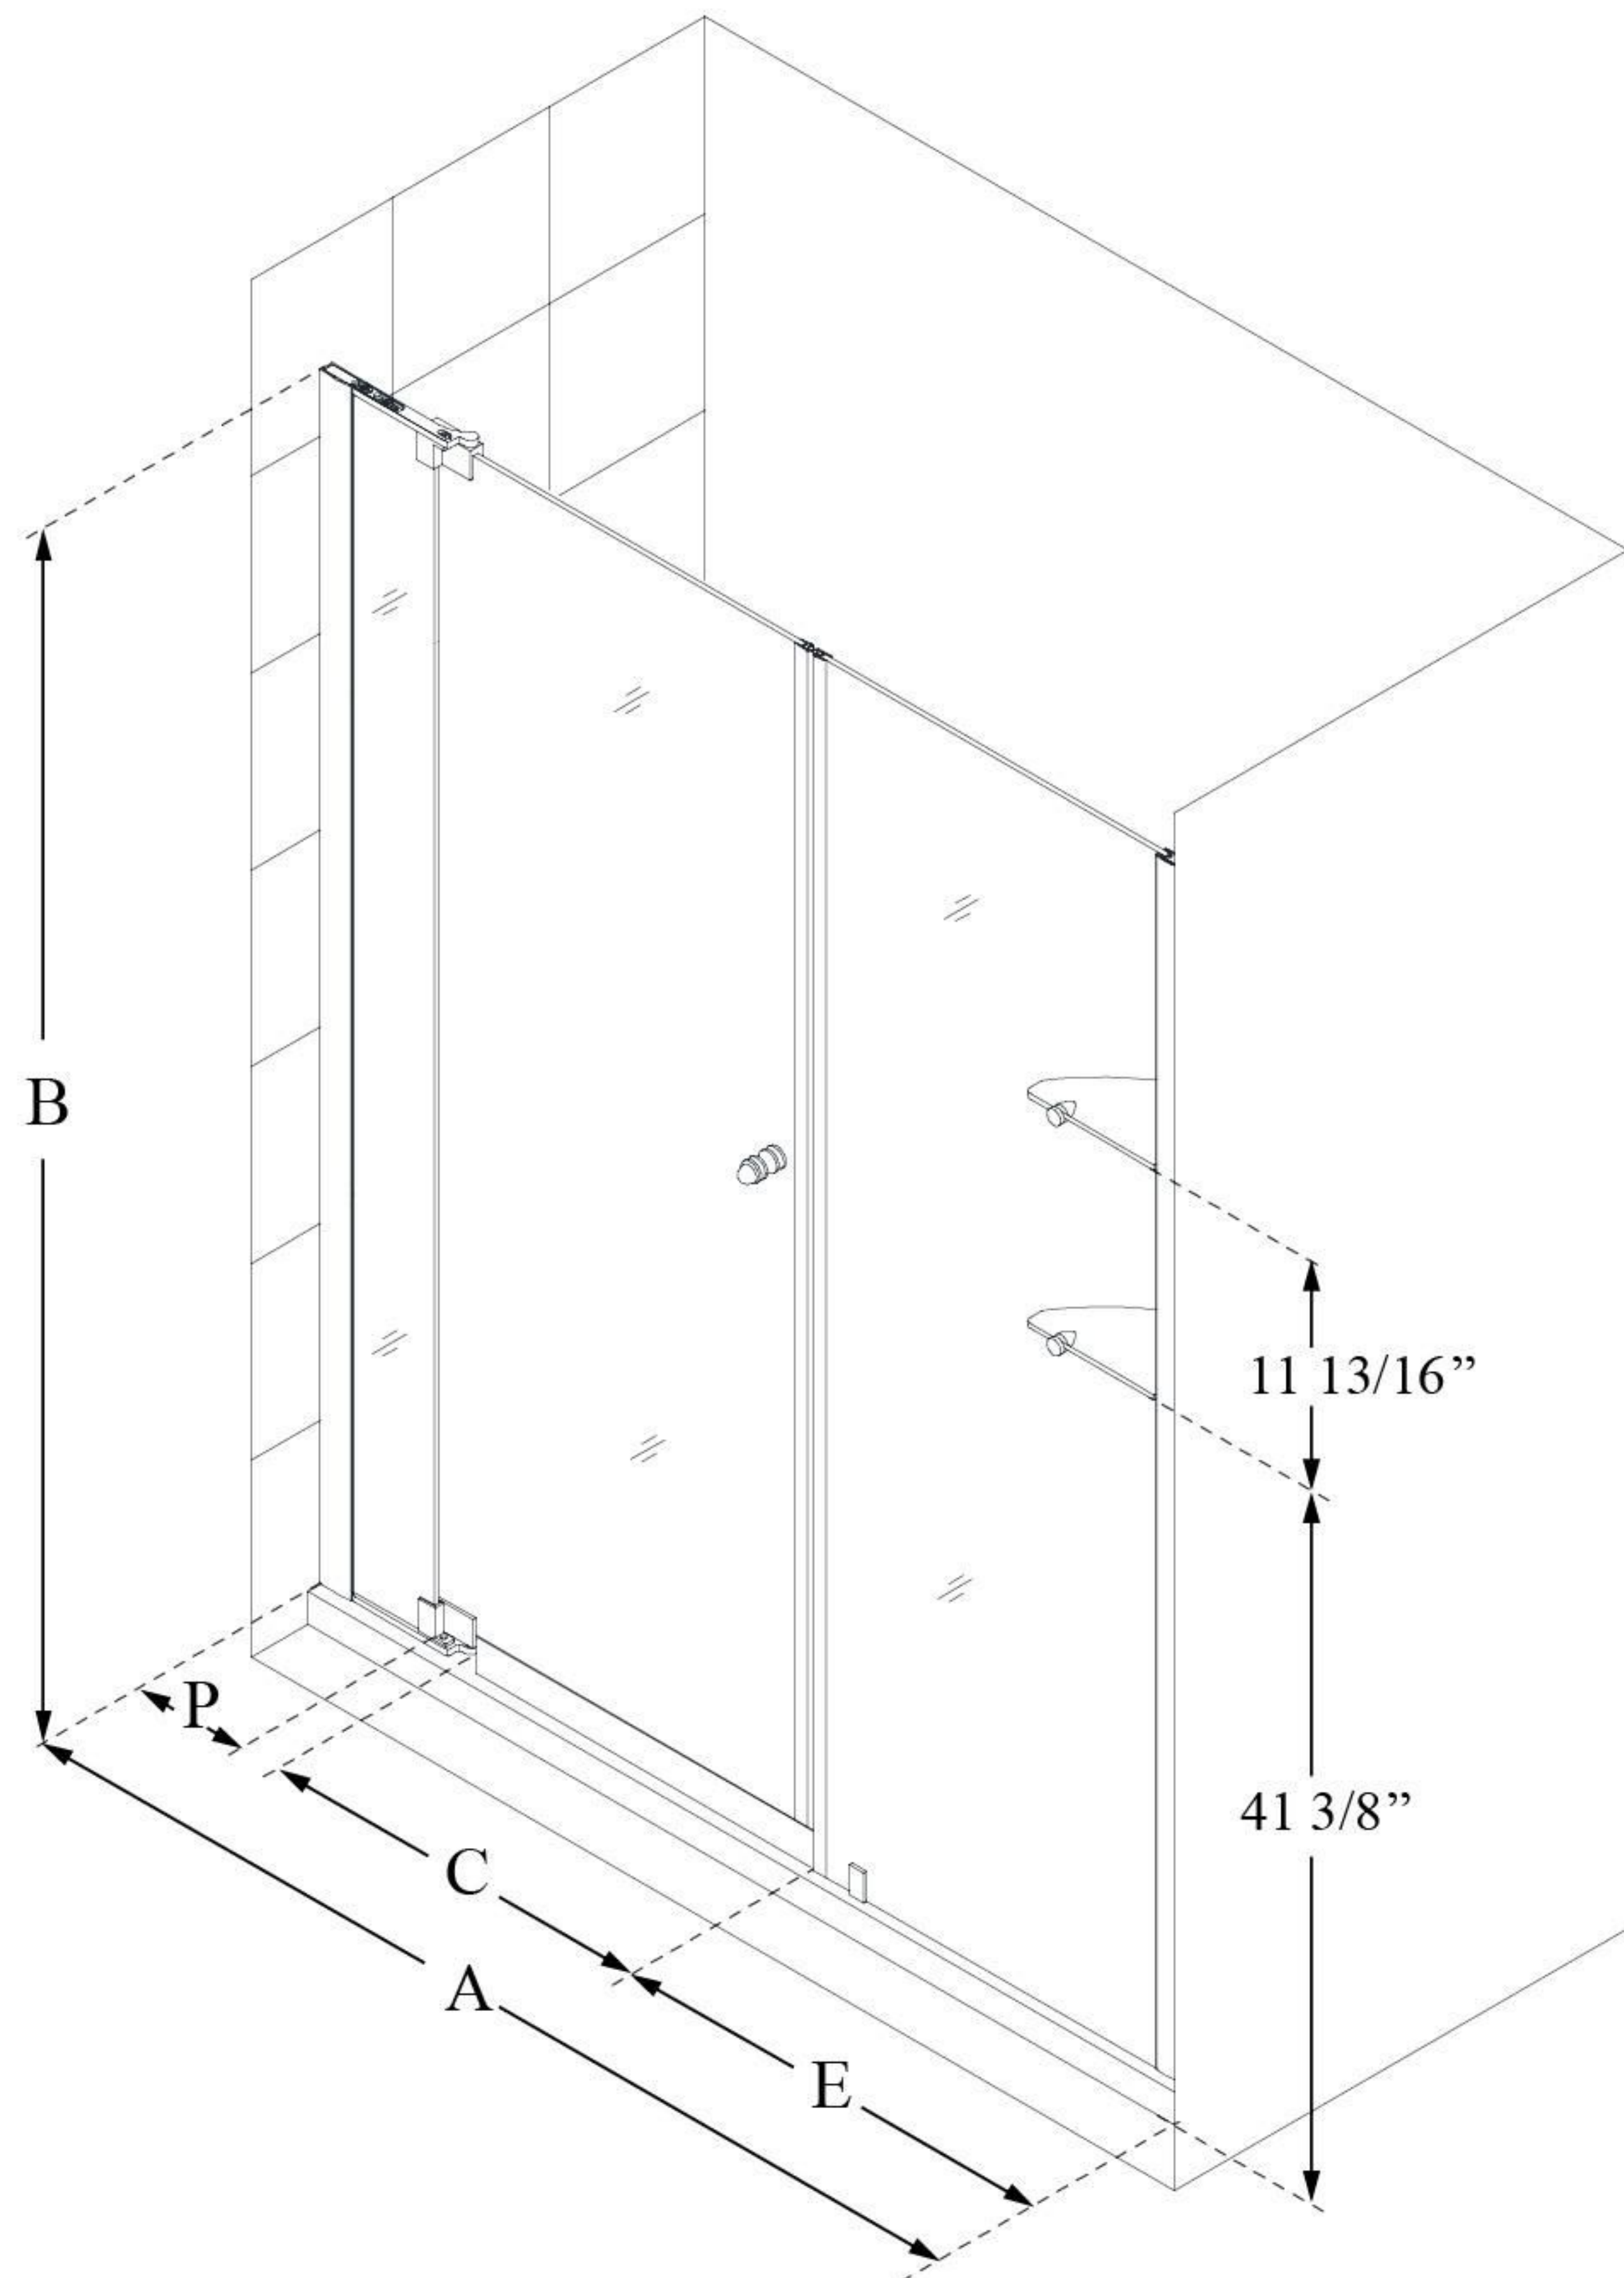

SHDR-4261728

ALLURE

DreamLine Allure 61-62" W x 73" H
Frameless Pivot Shower Door

PIVOT DOOR

CONFIGURATION DIMENSIONS:

A: 61 - 62"

MODEL WIDTH

B: 73"

MODEL HEIGHT

C: 24 3/4 - 30 3/4"

ACCESS WIDTH

D: 32 1/4"

DOOR WIDTH

E: 24"

INLINE PANEL WIDTH

P: 7 5/8"

PIVOT PANEL WIDTH

DreamLine reserves the right to update or modify the hardware or materials pictured without prior notice for the purpose of product improvement and customer satisfaction.