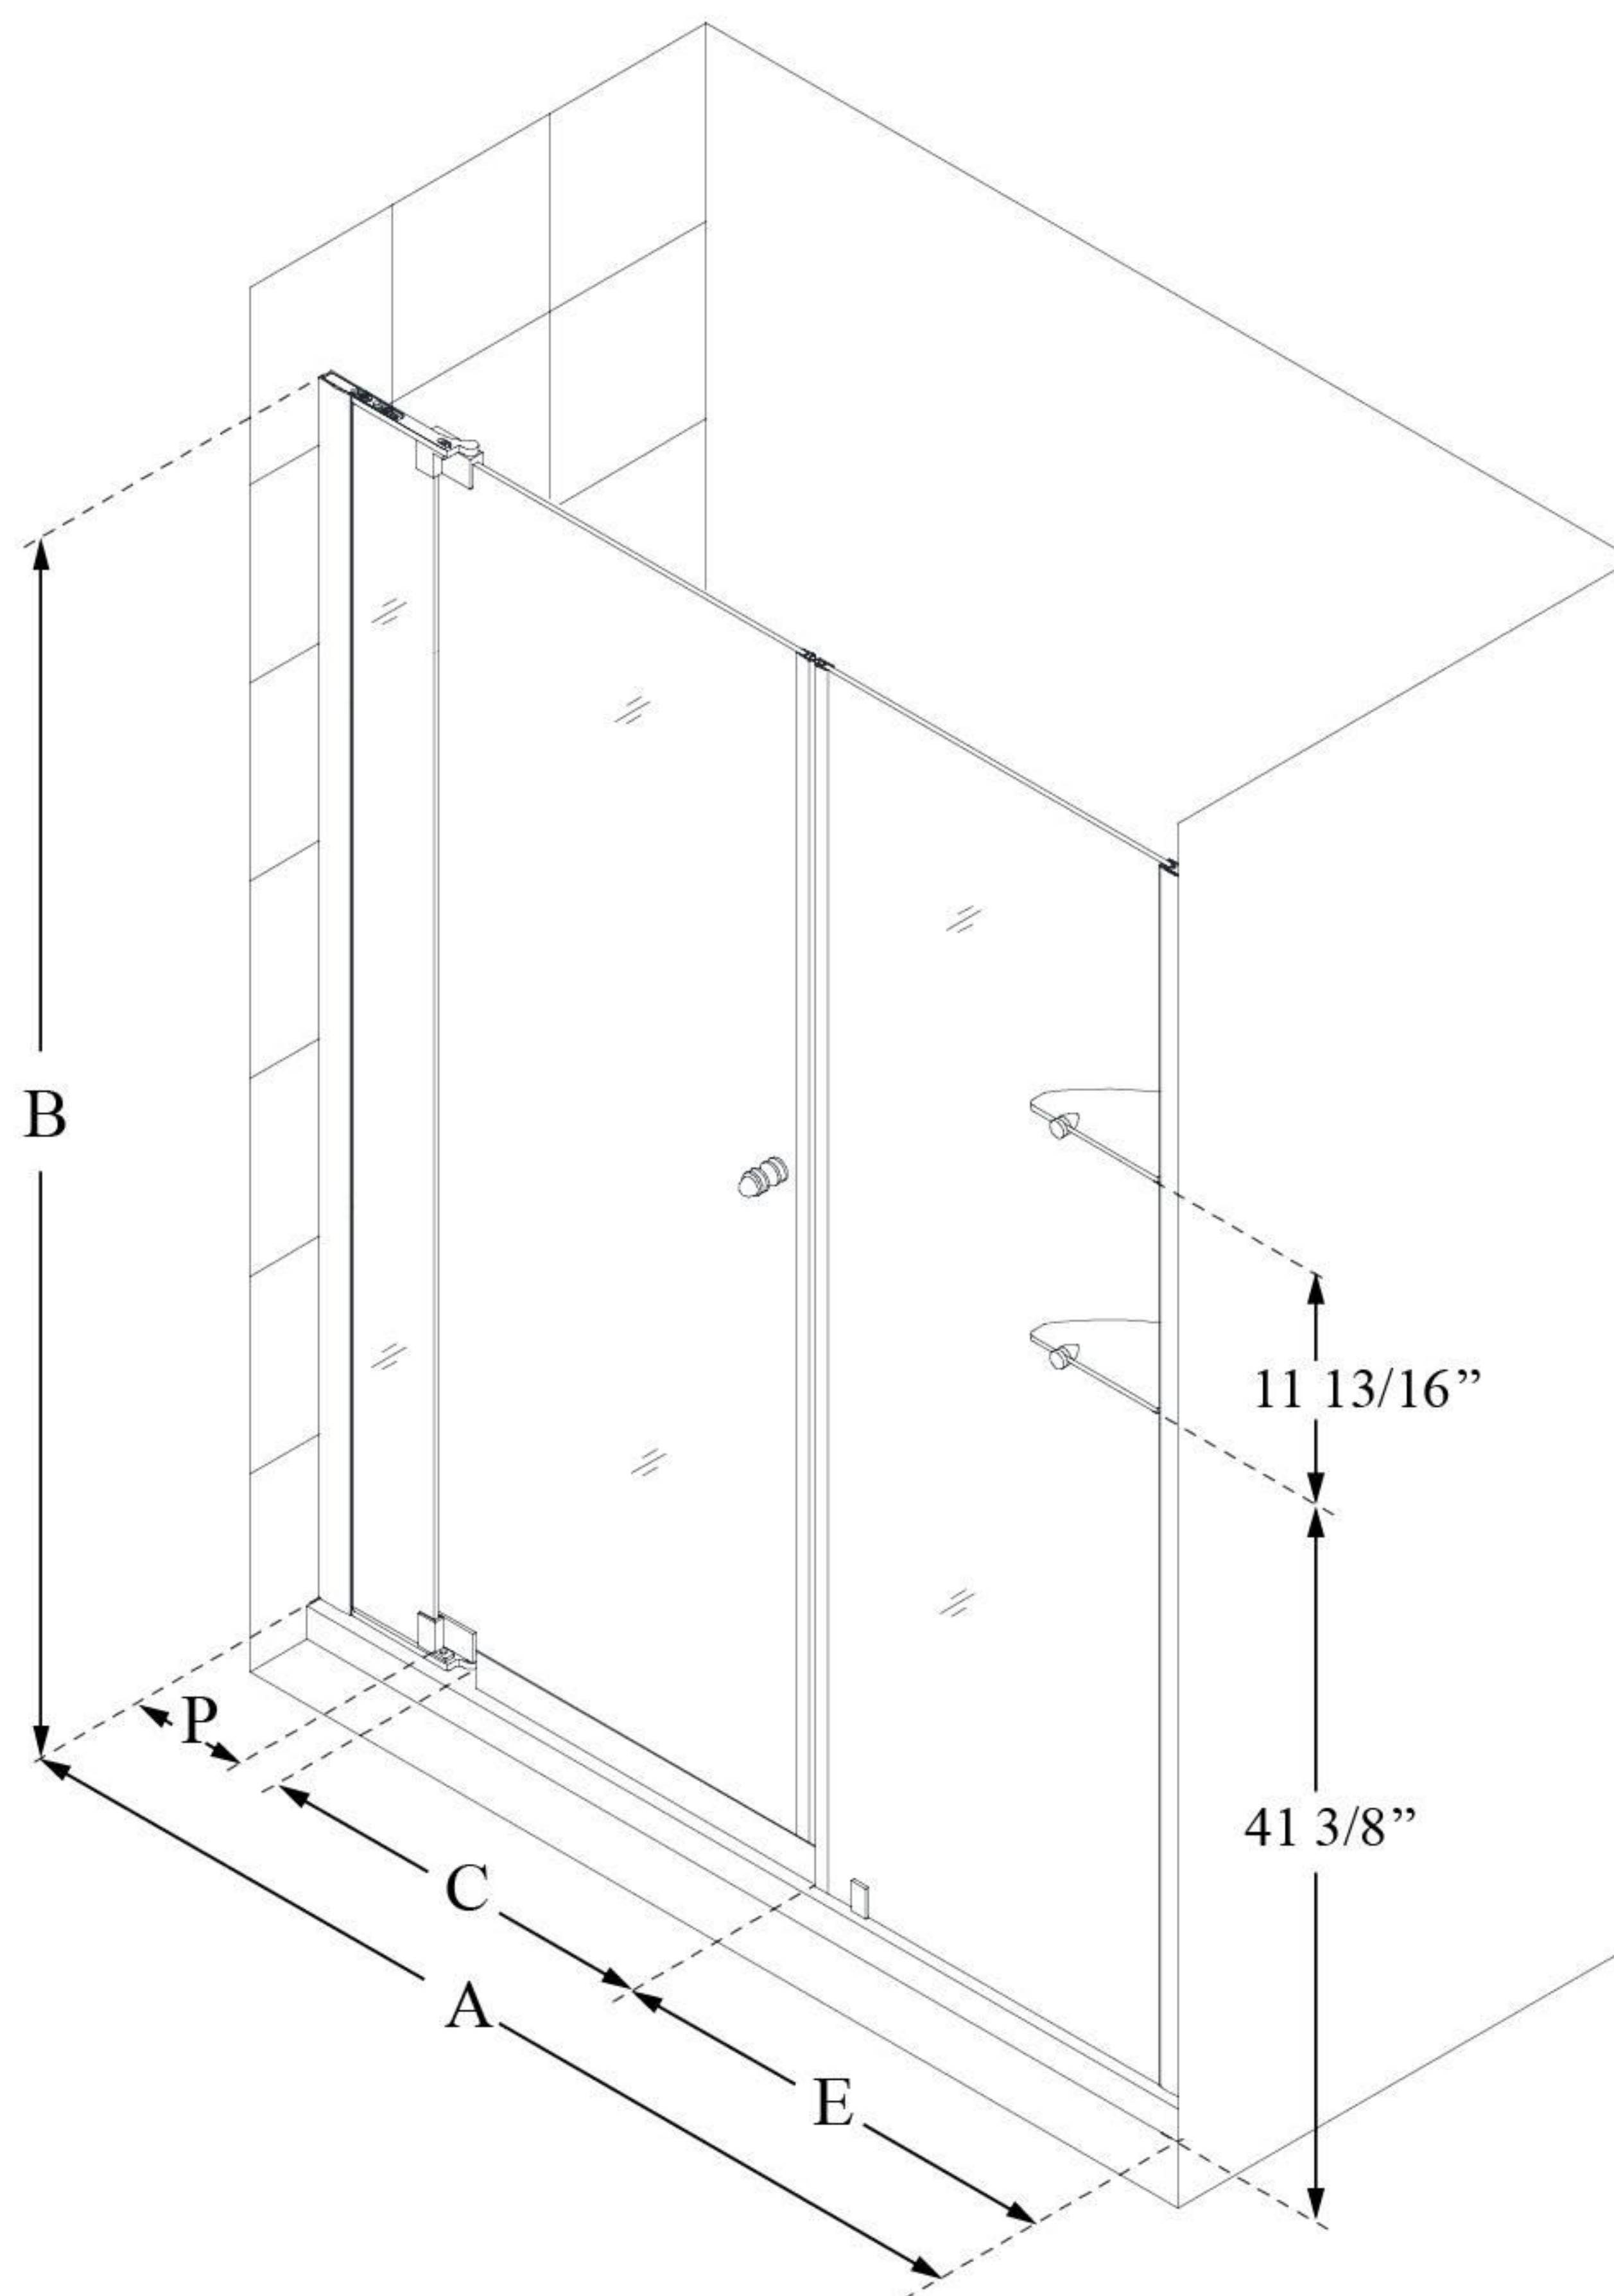

# ALLURE

DreamLine Allure 60-61" W x 73" H  
Frameless Pivot Shower Door

**PIVOT DOOR**

## CONFIGURATION DIMENSIONS:

**A: 60 - 61"**

MODEL WIDTH

**B: 73"**

MODEL HEIGHT

**C: 24 3/4 - 30 3/4"**

ACCESS WIDTH

**D: 32 1/4"**

DOOR WIDTH

**E: 24"**

INLINE PANEL WIDTH

**P: 7 5/8"**

PIVOT PANEL WIDTH

DreamLine reserves the right to update or modify the hardware or materials pictured without prior notice for the purpose of product improvement and customer satisfaction.