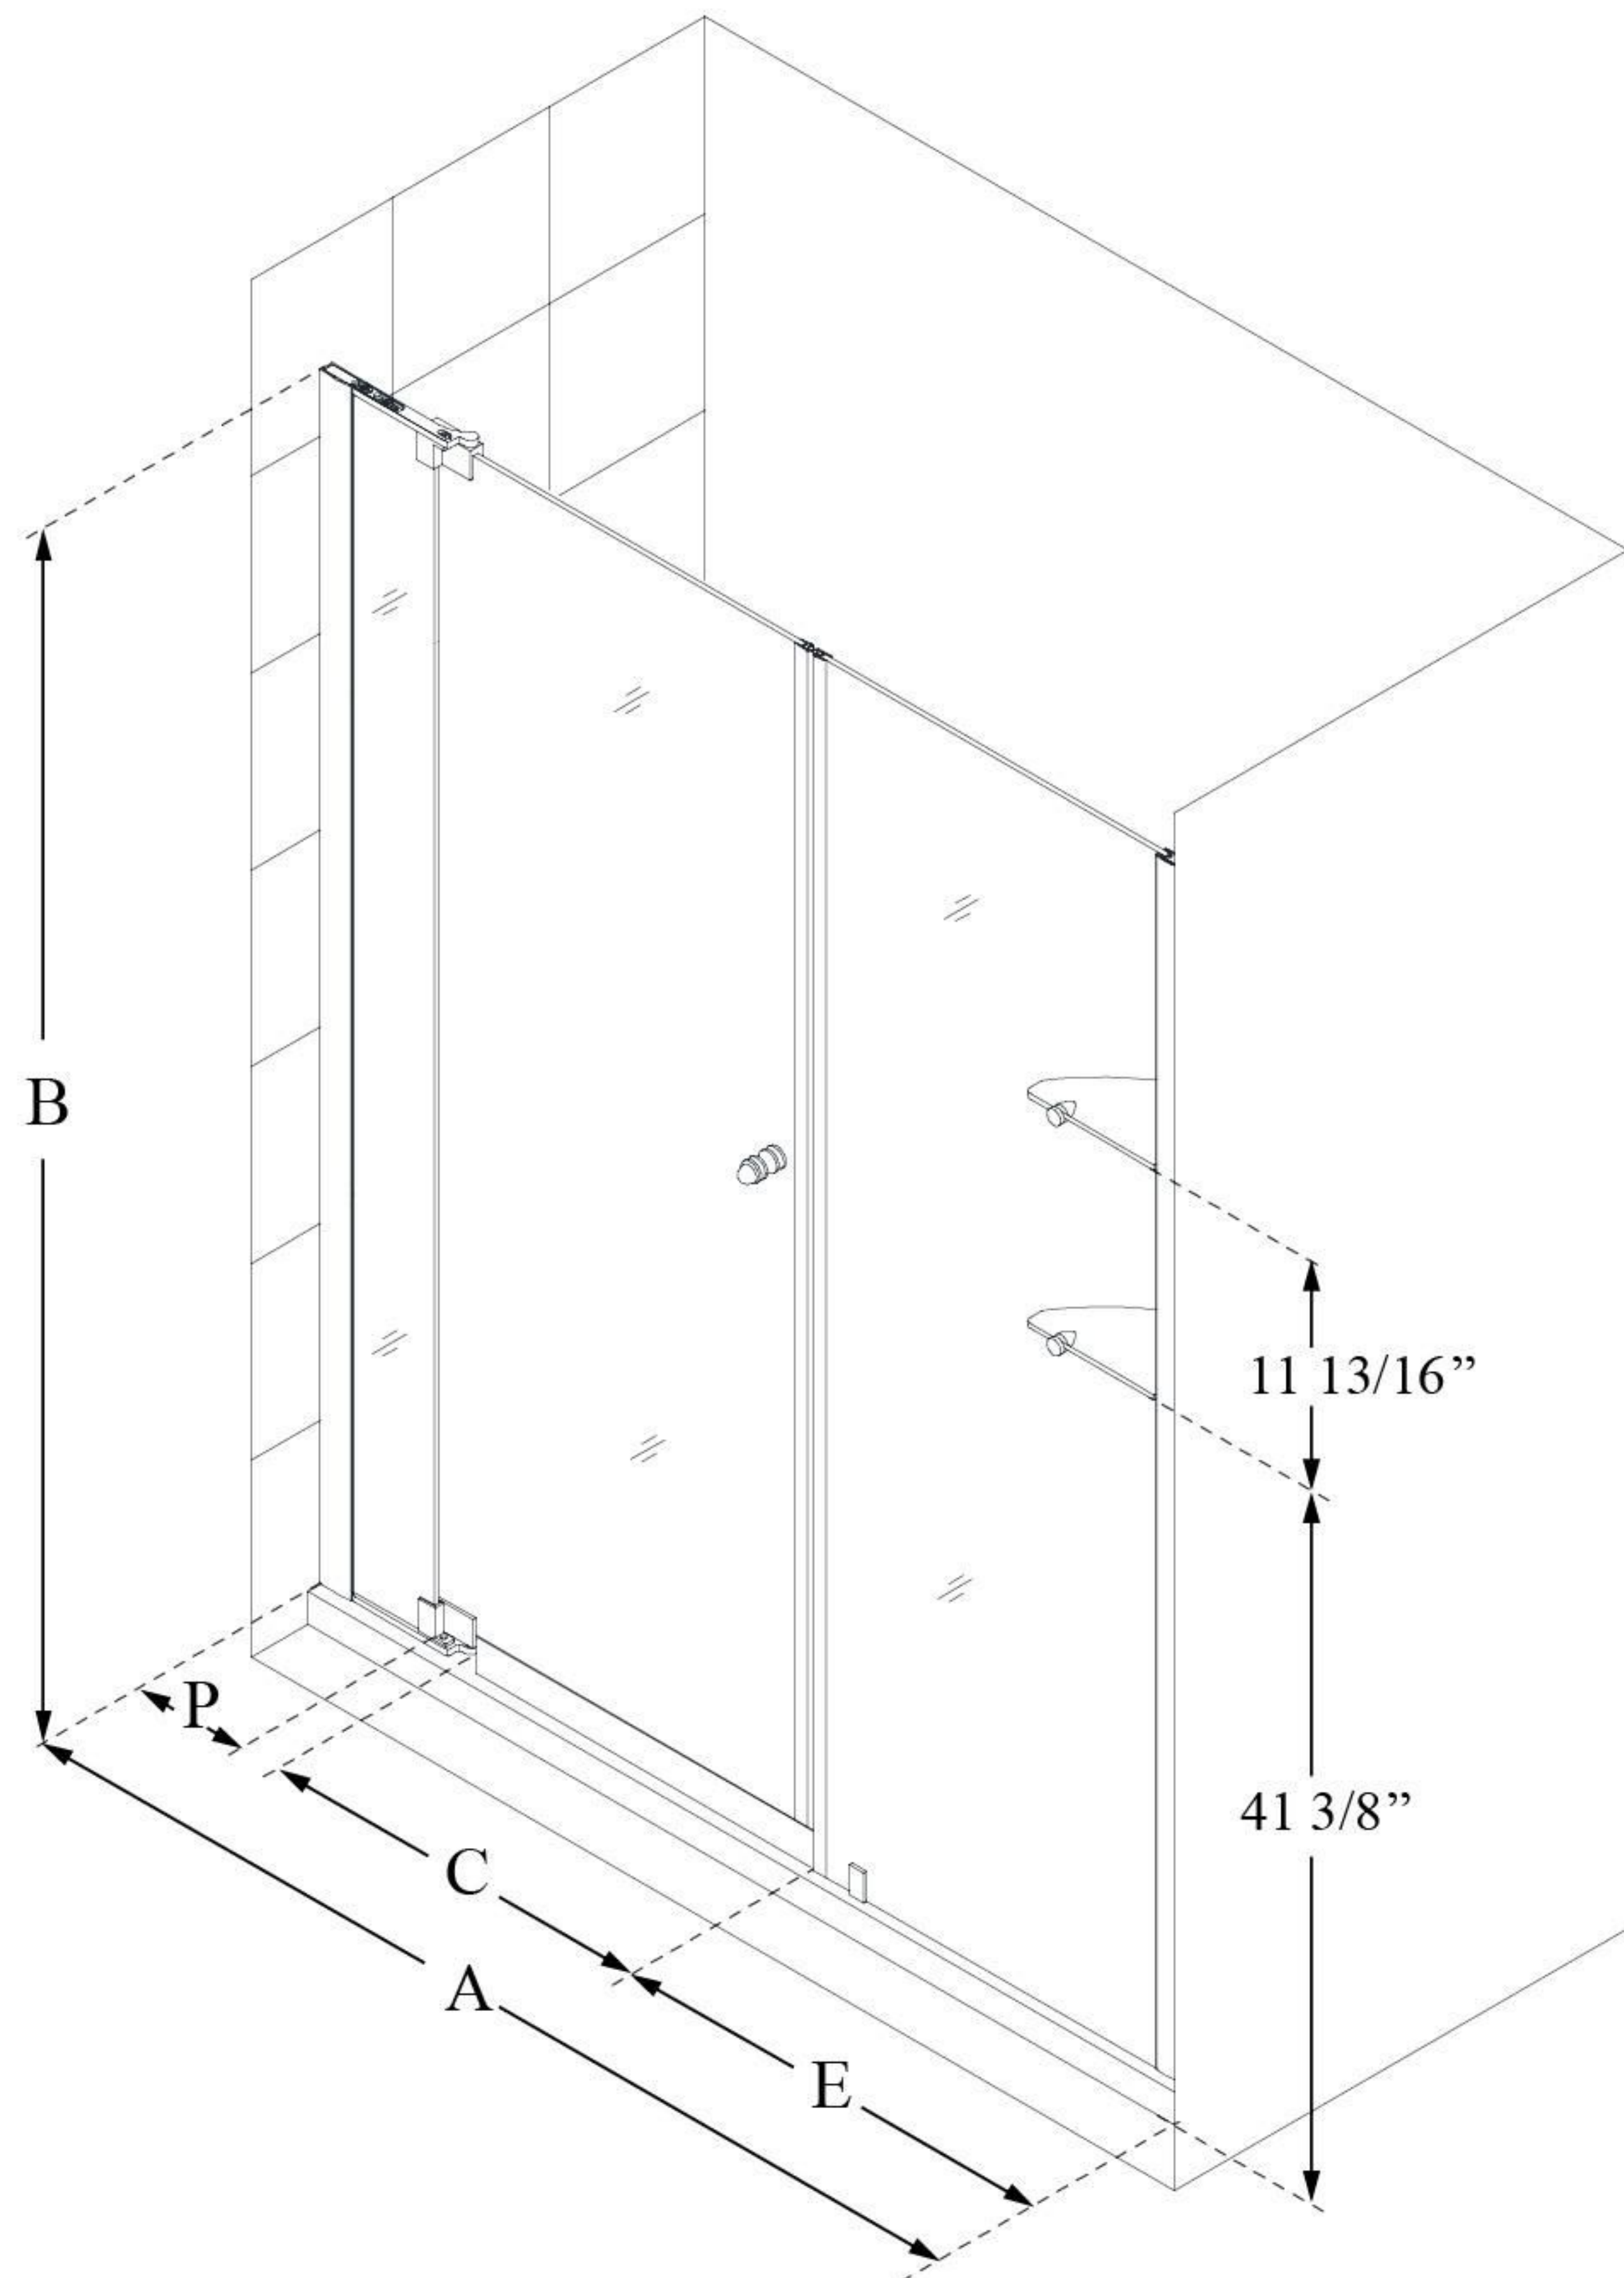

SHDR-4259728

ALLURE

DreamLine Allure 59-60" W x 73"
H Frameless Pivot Shower Door

PIVOT DOOR

CONFIGURATION DIMENSIONS:

A: 59 - 60"

MODEL WIDTH

B: 73"

MODEL HEIGHT

C: 18 3/4 - 24 3/4"

ACCESS WIDTH

D: 32 1/4"

DOOR WIDTH

E: 24"

INLINE PANEL WIDTH

P: 7 5/8"

PIVOT PANEL WIDTH

DreamLine reserves the right to update or modify the hardware or materials pictured without prior notice for the purpose of product improvement and customer satisfaction.