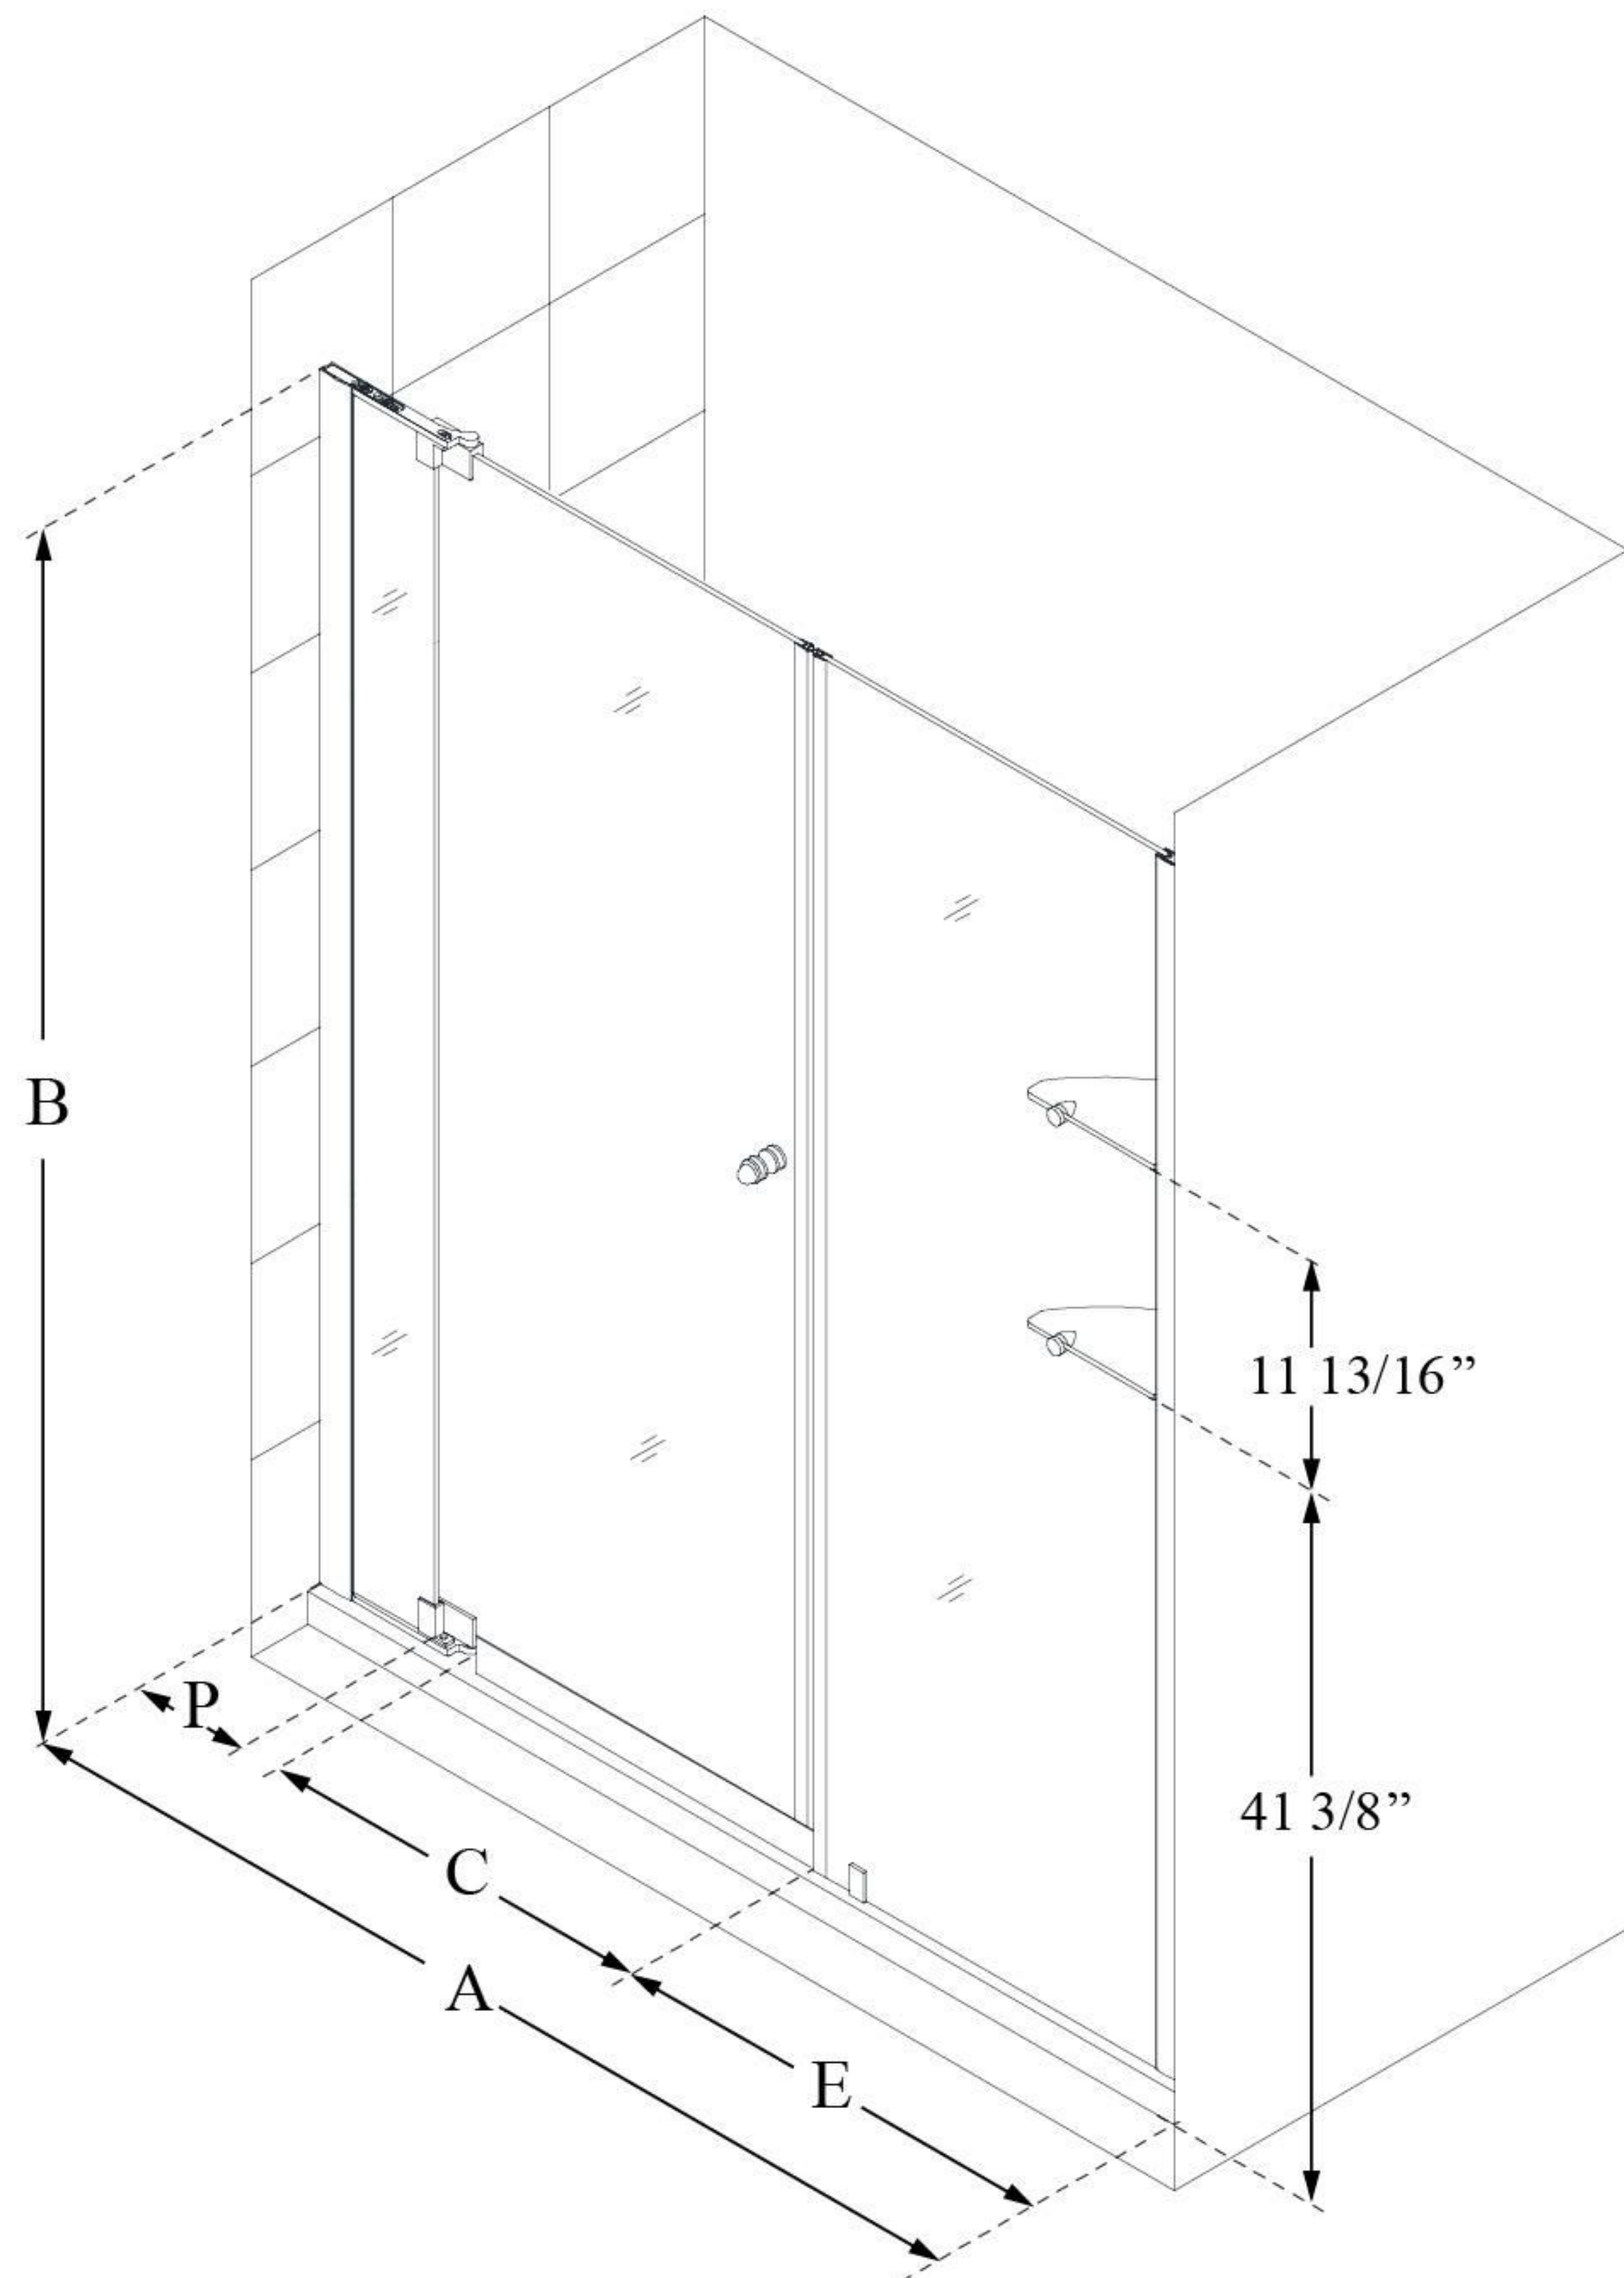

SHDR-4258728

ALLURE

DreamLine Allure 58-59" W x 73"
H Frameless Pivot Shower Door

PIVOT DOOR

CONFIGURATION DIMENSIONS:

A: 58 - 59"

MODEL WIDTH

B: 73"

MODEL HEIGHT

C: 18 3/4 - 24 3/4"

ACCESS WIDTH

D: 32 1/4"

DOOR WIDTH

E: 24"

INLINE PANEL WIDTH

P: 7 5/8"

PIVOT PANEL WIDTH

DreamLine reserves the right to update or modify the hardware or materials pictured without prior notice for the purpose of product improvement and customer satisfaction.