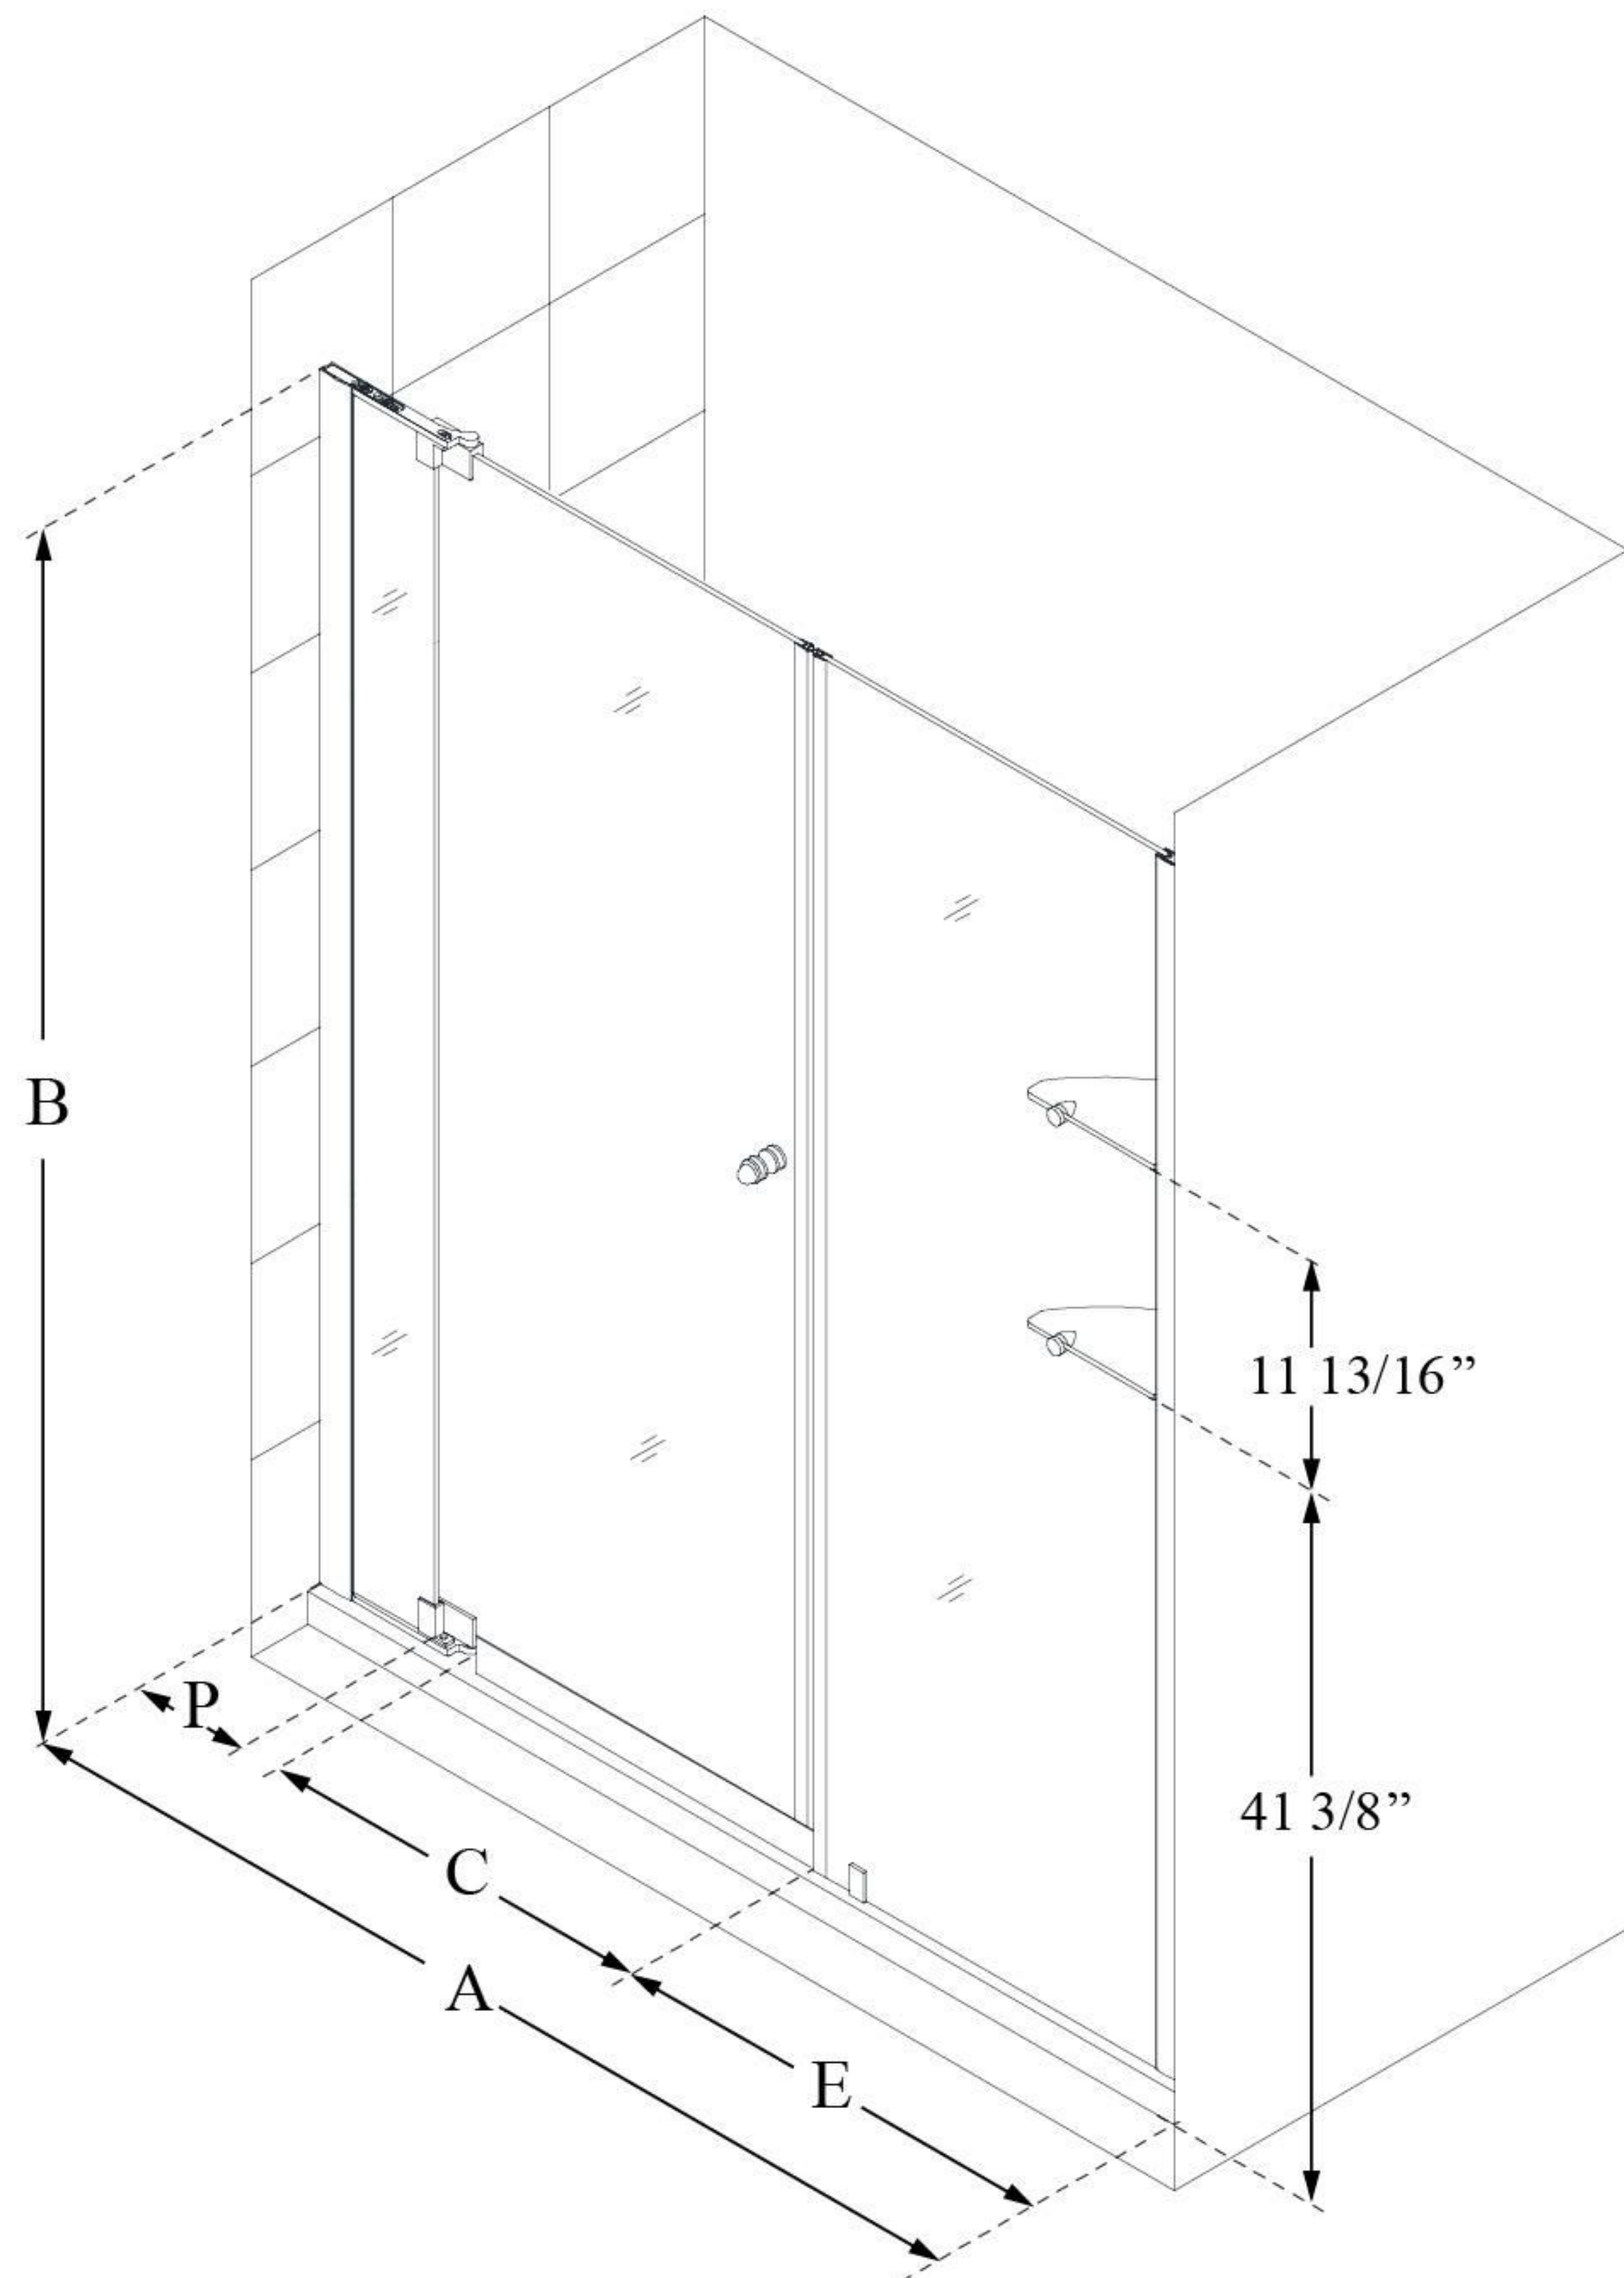

SHDR-4257728

ALLURE

DreamLine Allure 57-58" W x 73" H
Frameless Pivot Shower Door

PIVOT DOOR

CONFIGURATION DIMENSIONS:

A: 57 - 58"

MODEL WIDTH

B: 73"

MODEL HEIGHT

C: 18 3/4 - 24 3/4"

ACCESS WIDTH

D: 26 1/4"

DOOR WIDTH

E: 24"

INLINE PANEL WIDTH

P: 7 5/8"

PIVOT PANEL WIDTH

DreamLine reserves the right to update or modify the hardware or materials pictured without prior notice for the purpose of product improvement and customer satisfaction.