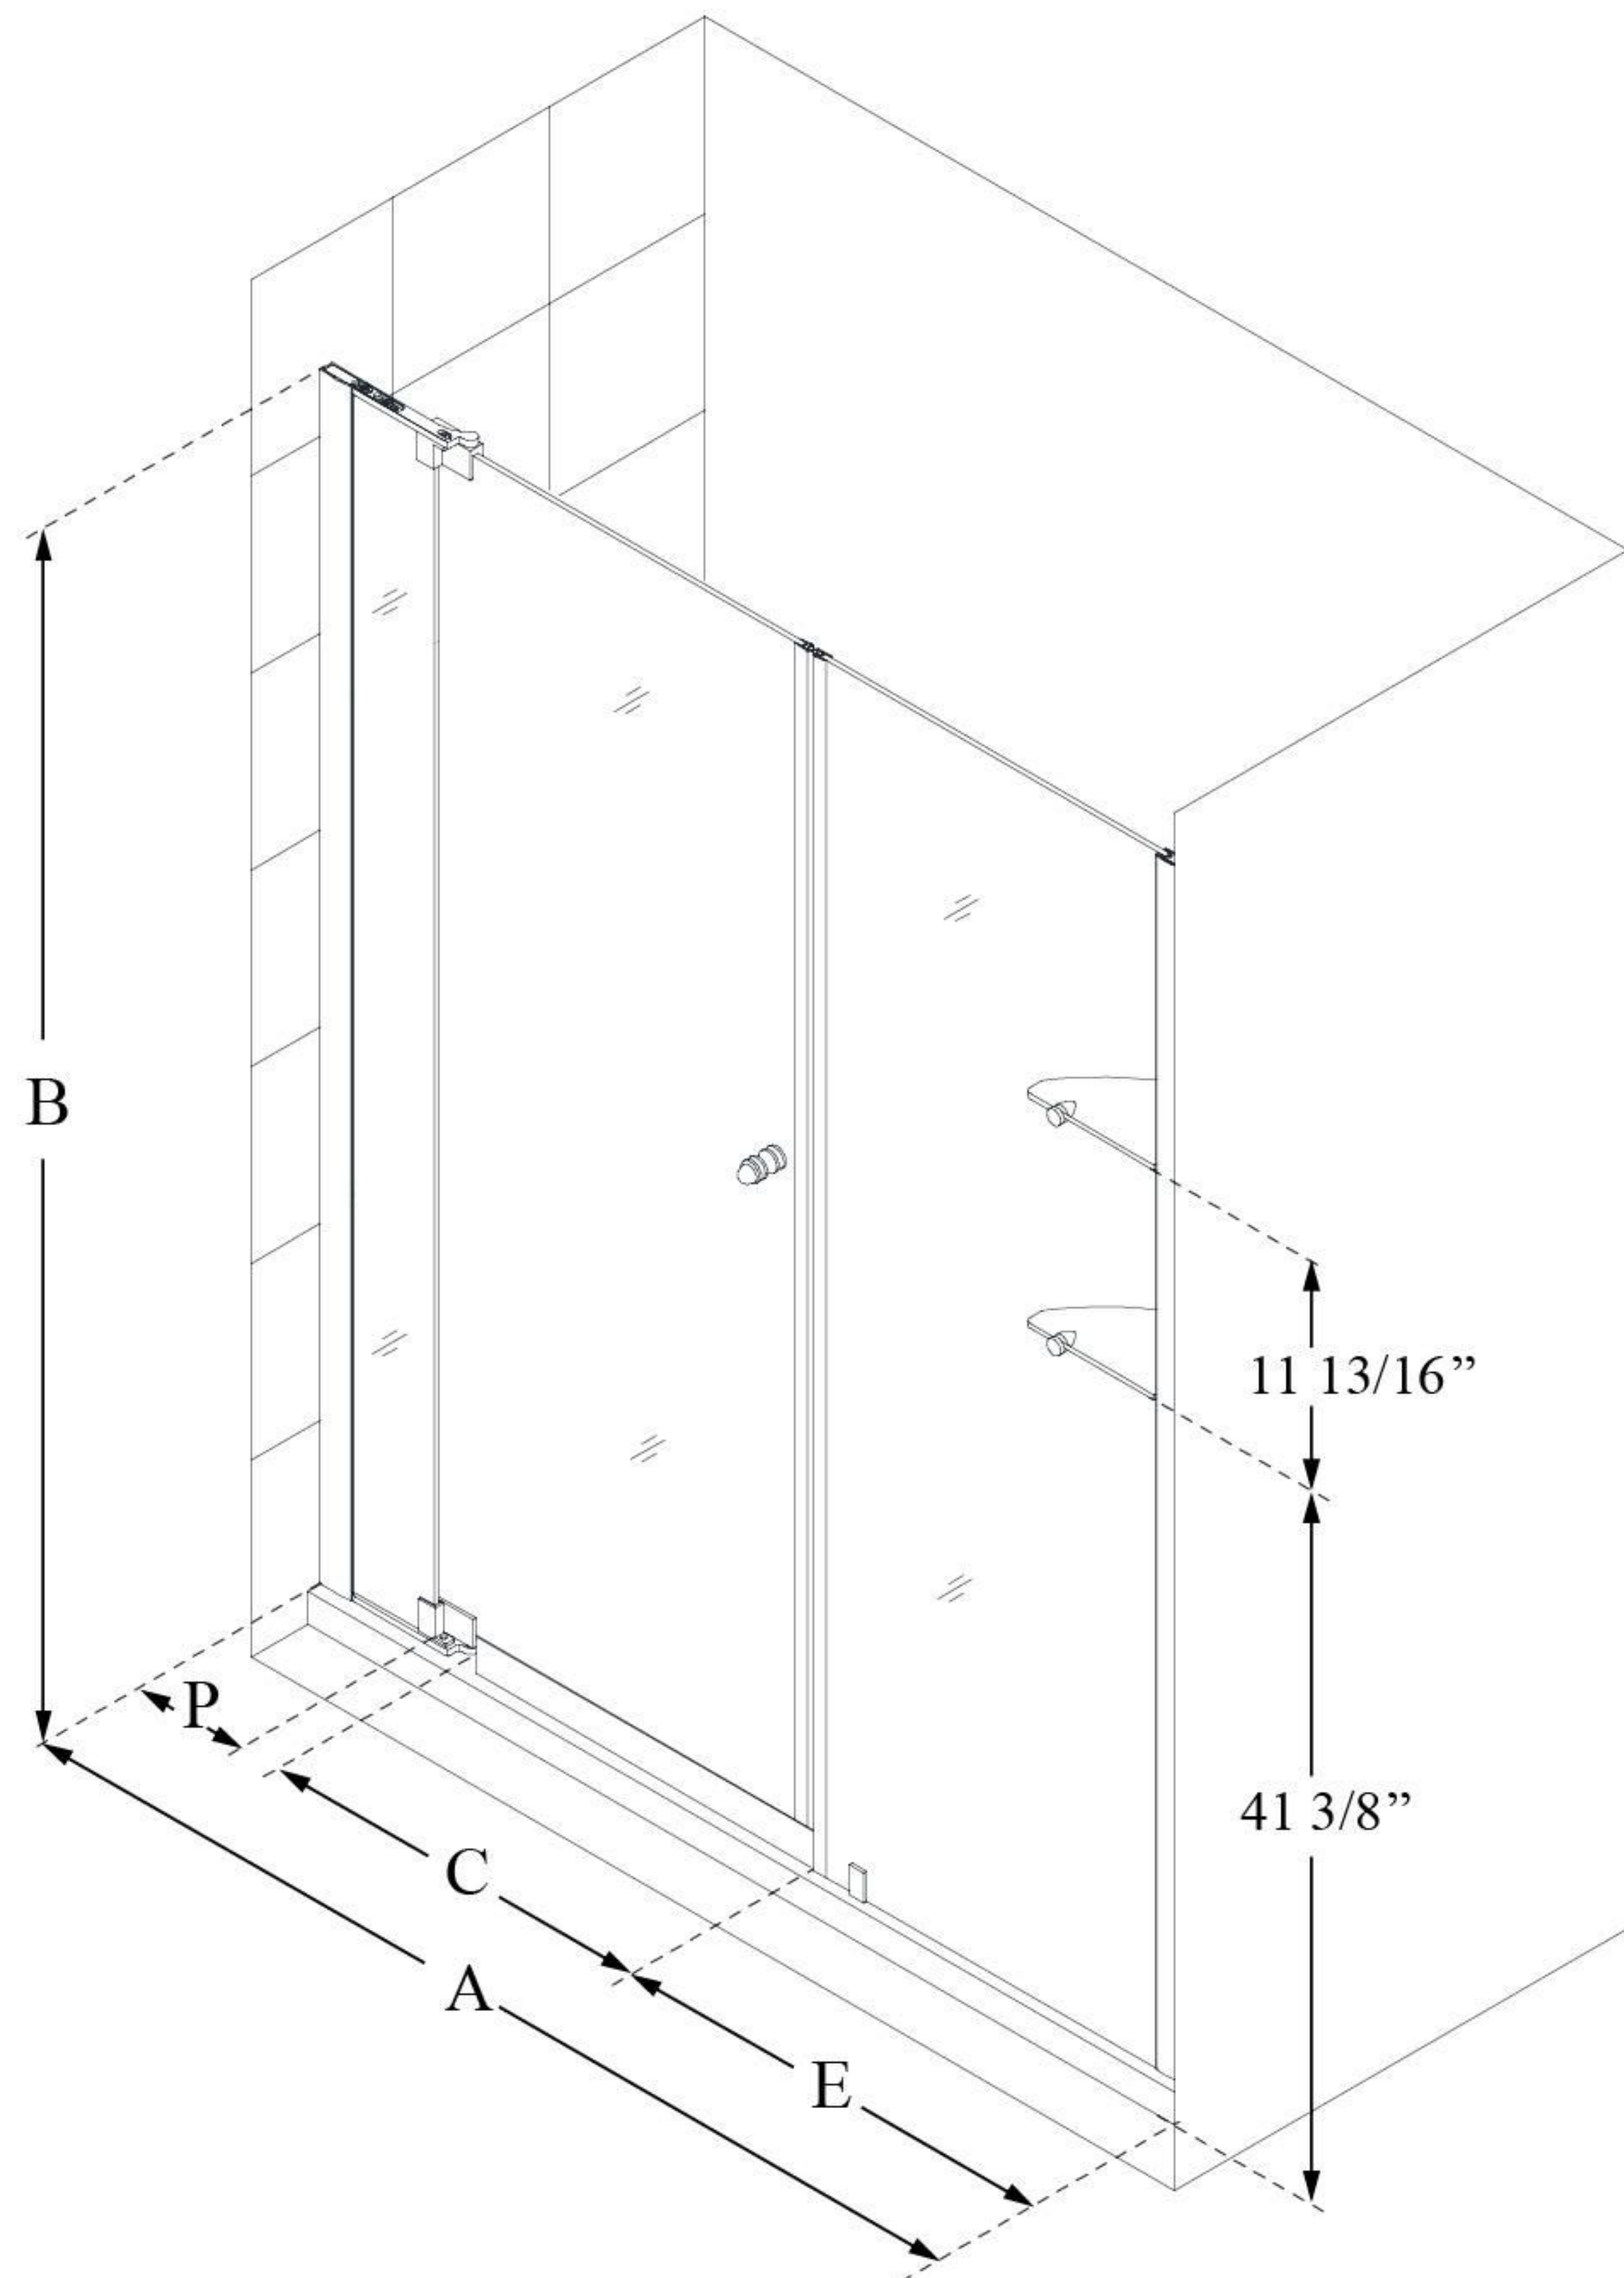

# ALLURE

DreamLine Allure 56-57" W x 73" H  
Frameless Pivot Shower Door

**PIVOT DOOR**

## CONFIGURATION DIMENSIONS:

**A: 56 - 57"**

MODEL WIDTH

**B: 73"**

MODEL HEIGHT

**C: 18 3/4 - 24 3/4"**

ACCESS WIDTH

**D: 26 1/4"**

DOOR WIDTH

**E: 24"**

INLINE PANEL WIDTH

**P: 7 5/8"**

PIVOT PANEL WIDTH

DreamLine reserves the right to update or modify the hardware or materials pictured without prior notice for the purpose of product improvement and customer satisfaction.