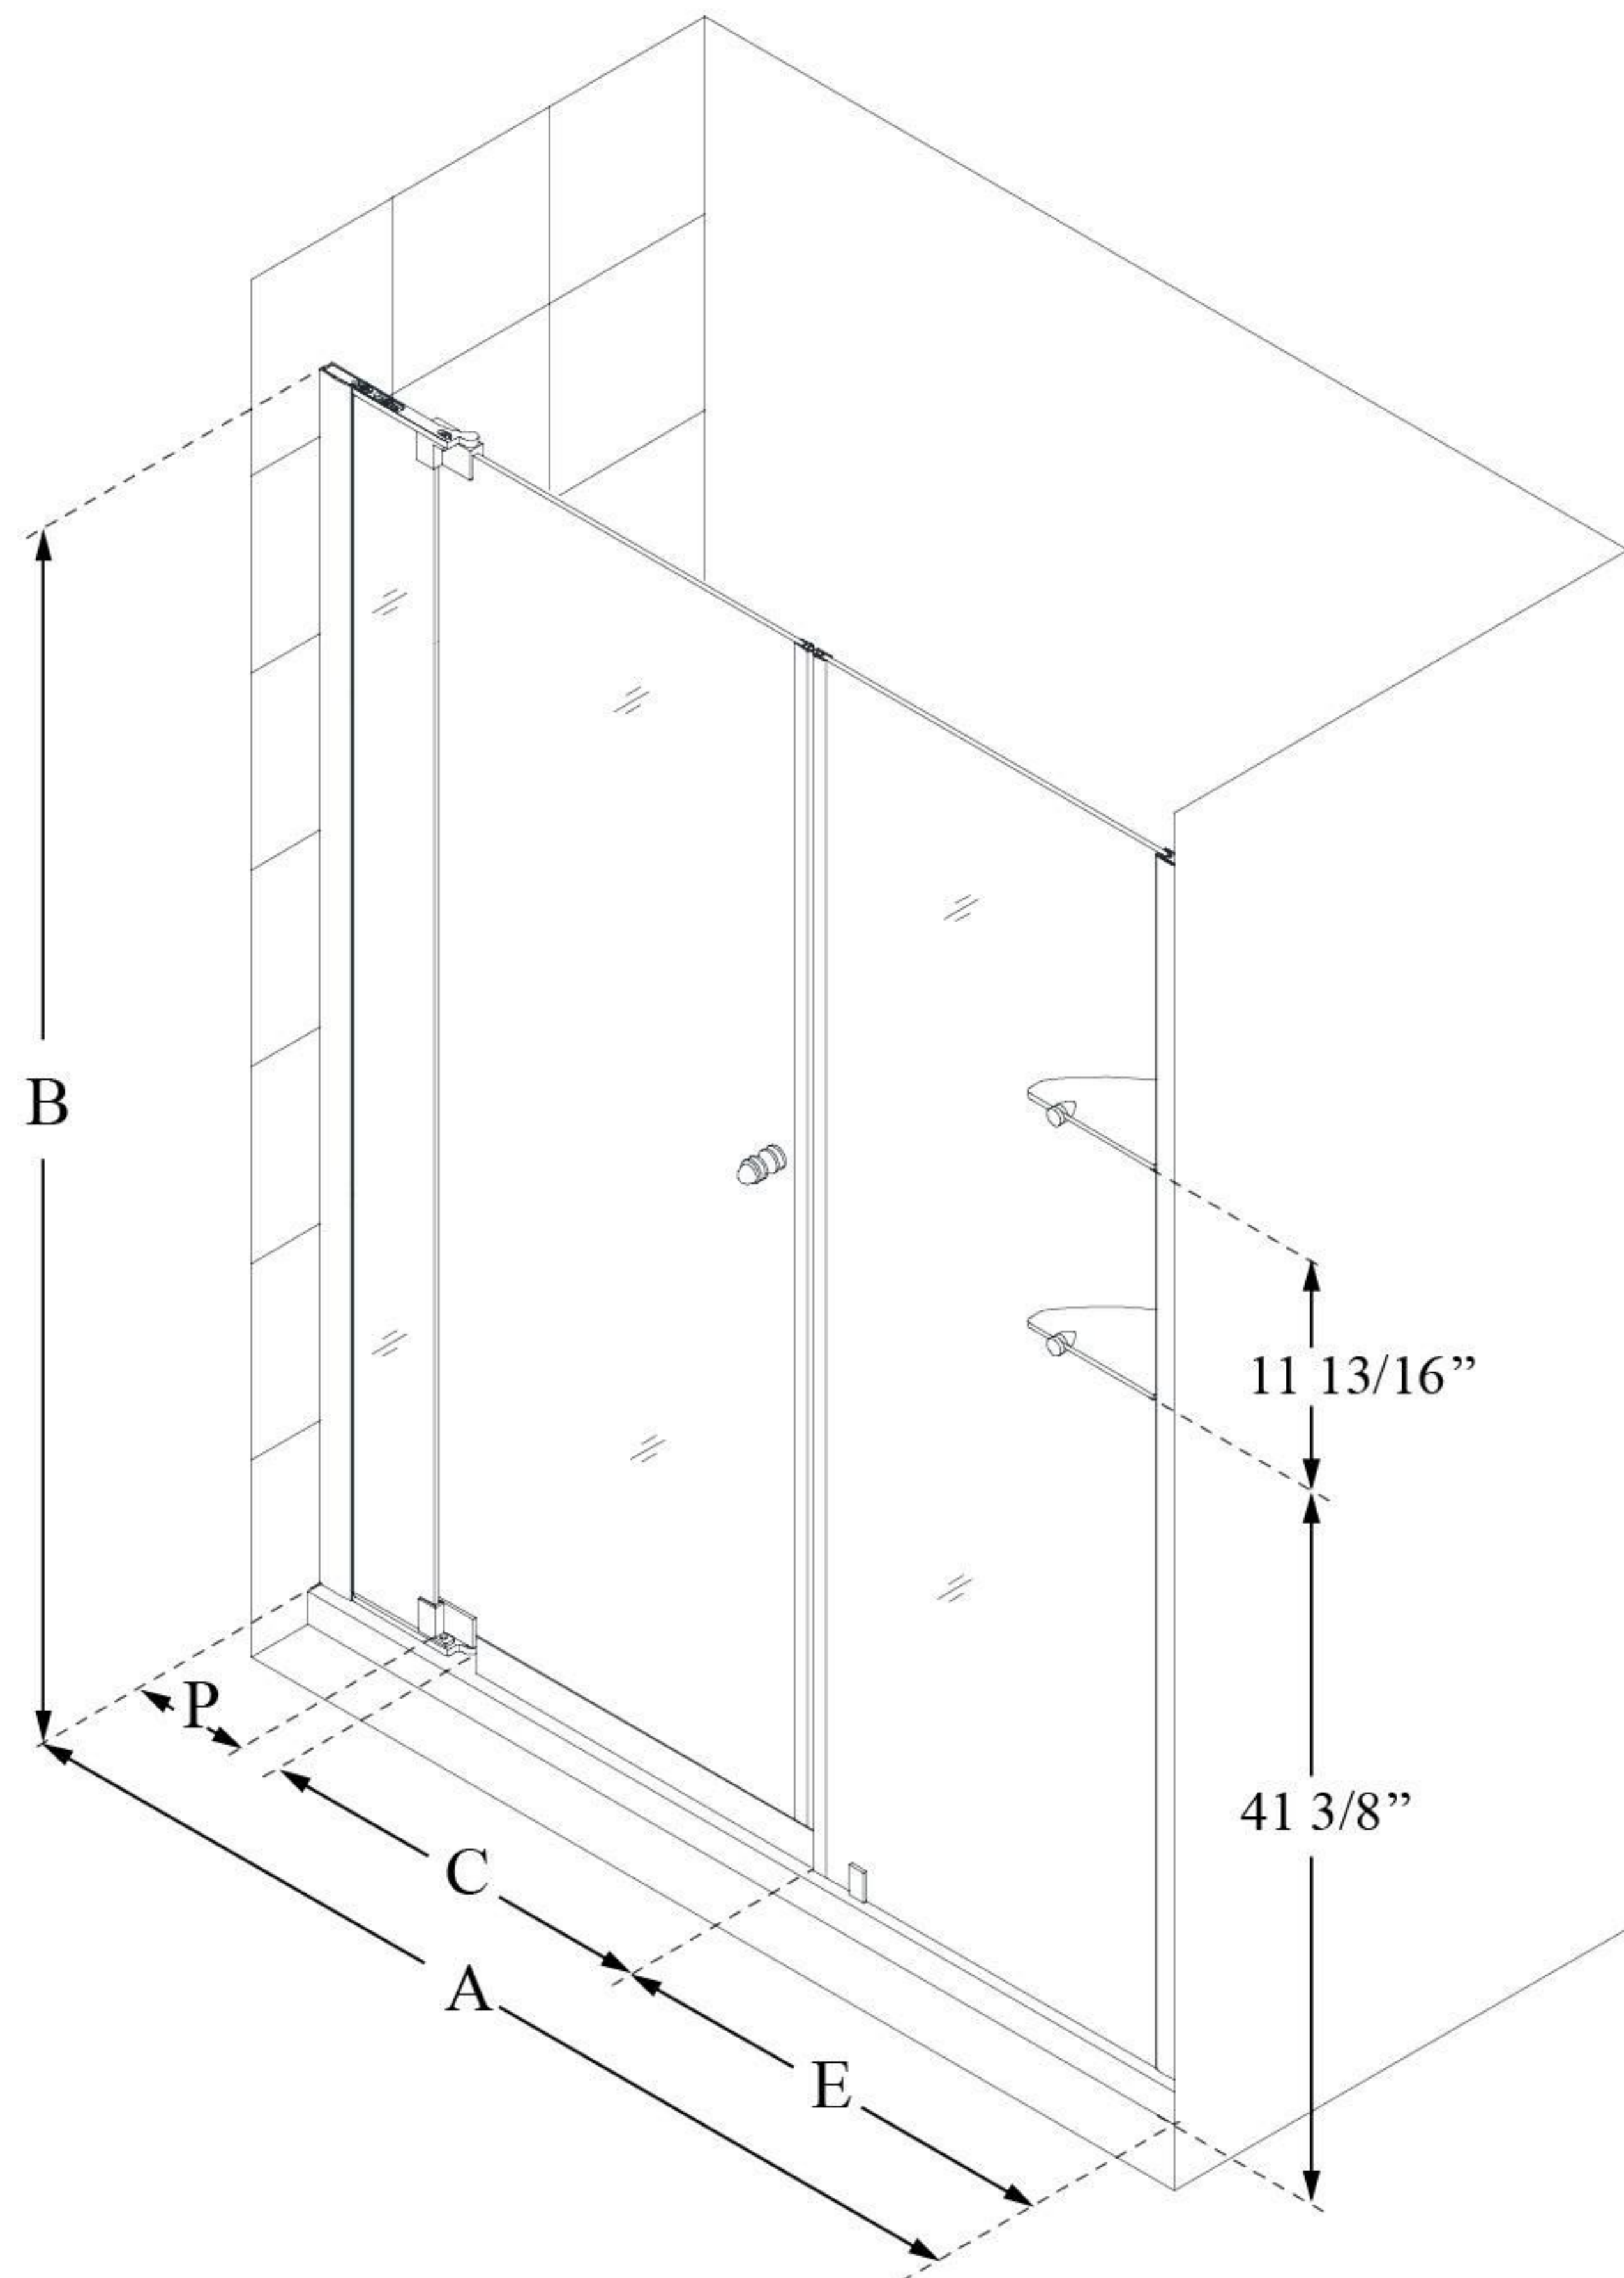

# ALLURE

DreamLine Allure 55-56" W x 73"  
H Frameless Pivot Shower Door

**PIVOT DOOR**

## CONFIGURATION DIMENSIONS:

**A: 55 - 56"**

MODEL WIDTH

**B: 73"**

MODEL HEIGHT

**C: 18 3/4 - 24 3/4"**

ACCESS WIDTH

**D: 26 1/4"**

DOOR WIDTH

**E: 24"**

INLINE PANEL WIDTH

**P: 7 5/8"**

PIVOT PANEL WIDTH

DreamLine reserves the right to update or modify the hardware or materials pictured without prior notice for the purpose of product improvement and customer satisfaction.