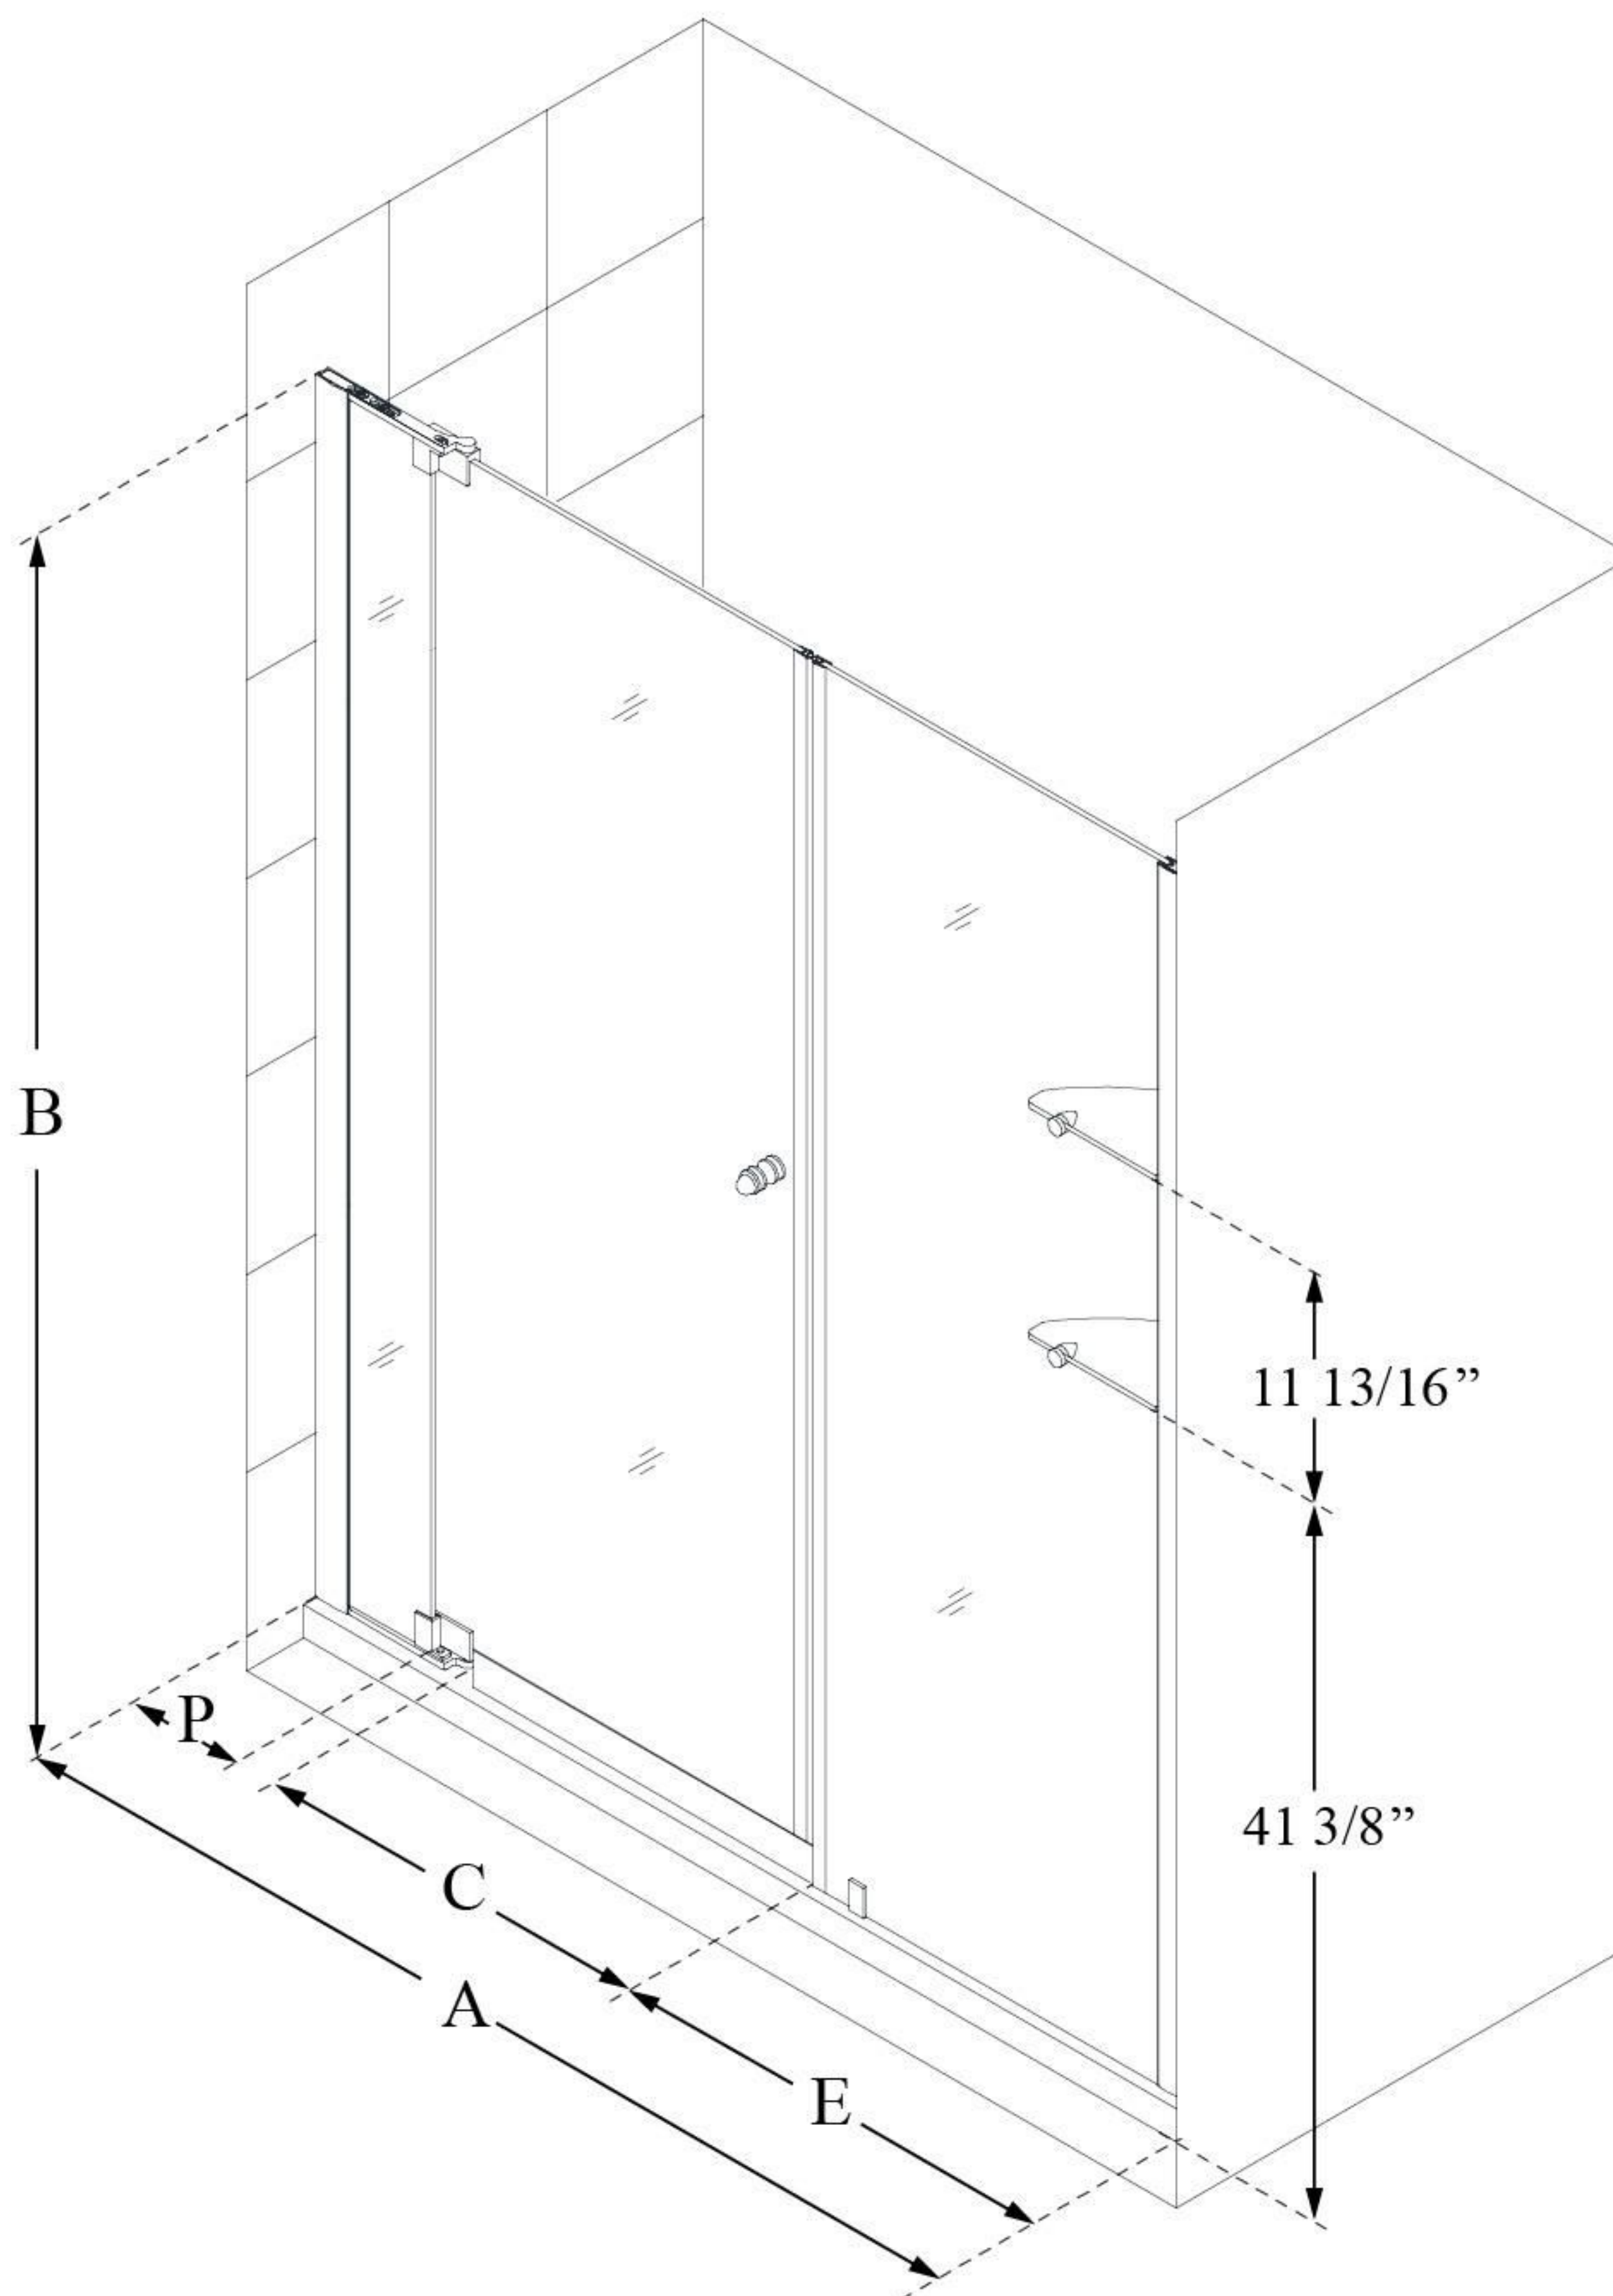

SHDR-4254728

ALLURE

DreamLine Allure 54-55" W x 73"
H Frameless Pivot Shower Door

PIVOT DOOR

CONFIGURATION DIMENSIONS:

A: 54 - 55"

MODEL WIDTH

B: 73"

MODEL HEIGHT

C: 18 3/4 - 24 3/4"

ACCESS WIDTH

D: 26 1/4"

DOOR WIDTH

E: 24"

INLINE PANEL WIDTH

P: 7 5/8"

PIVOT PANEL WIDTH

DreamLine reserves the right to update or modify the hardware or materials pictured without prior notice for the purpose of product improvement and customer satisfaction.