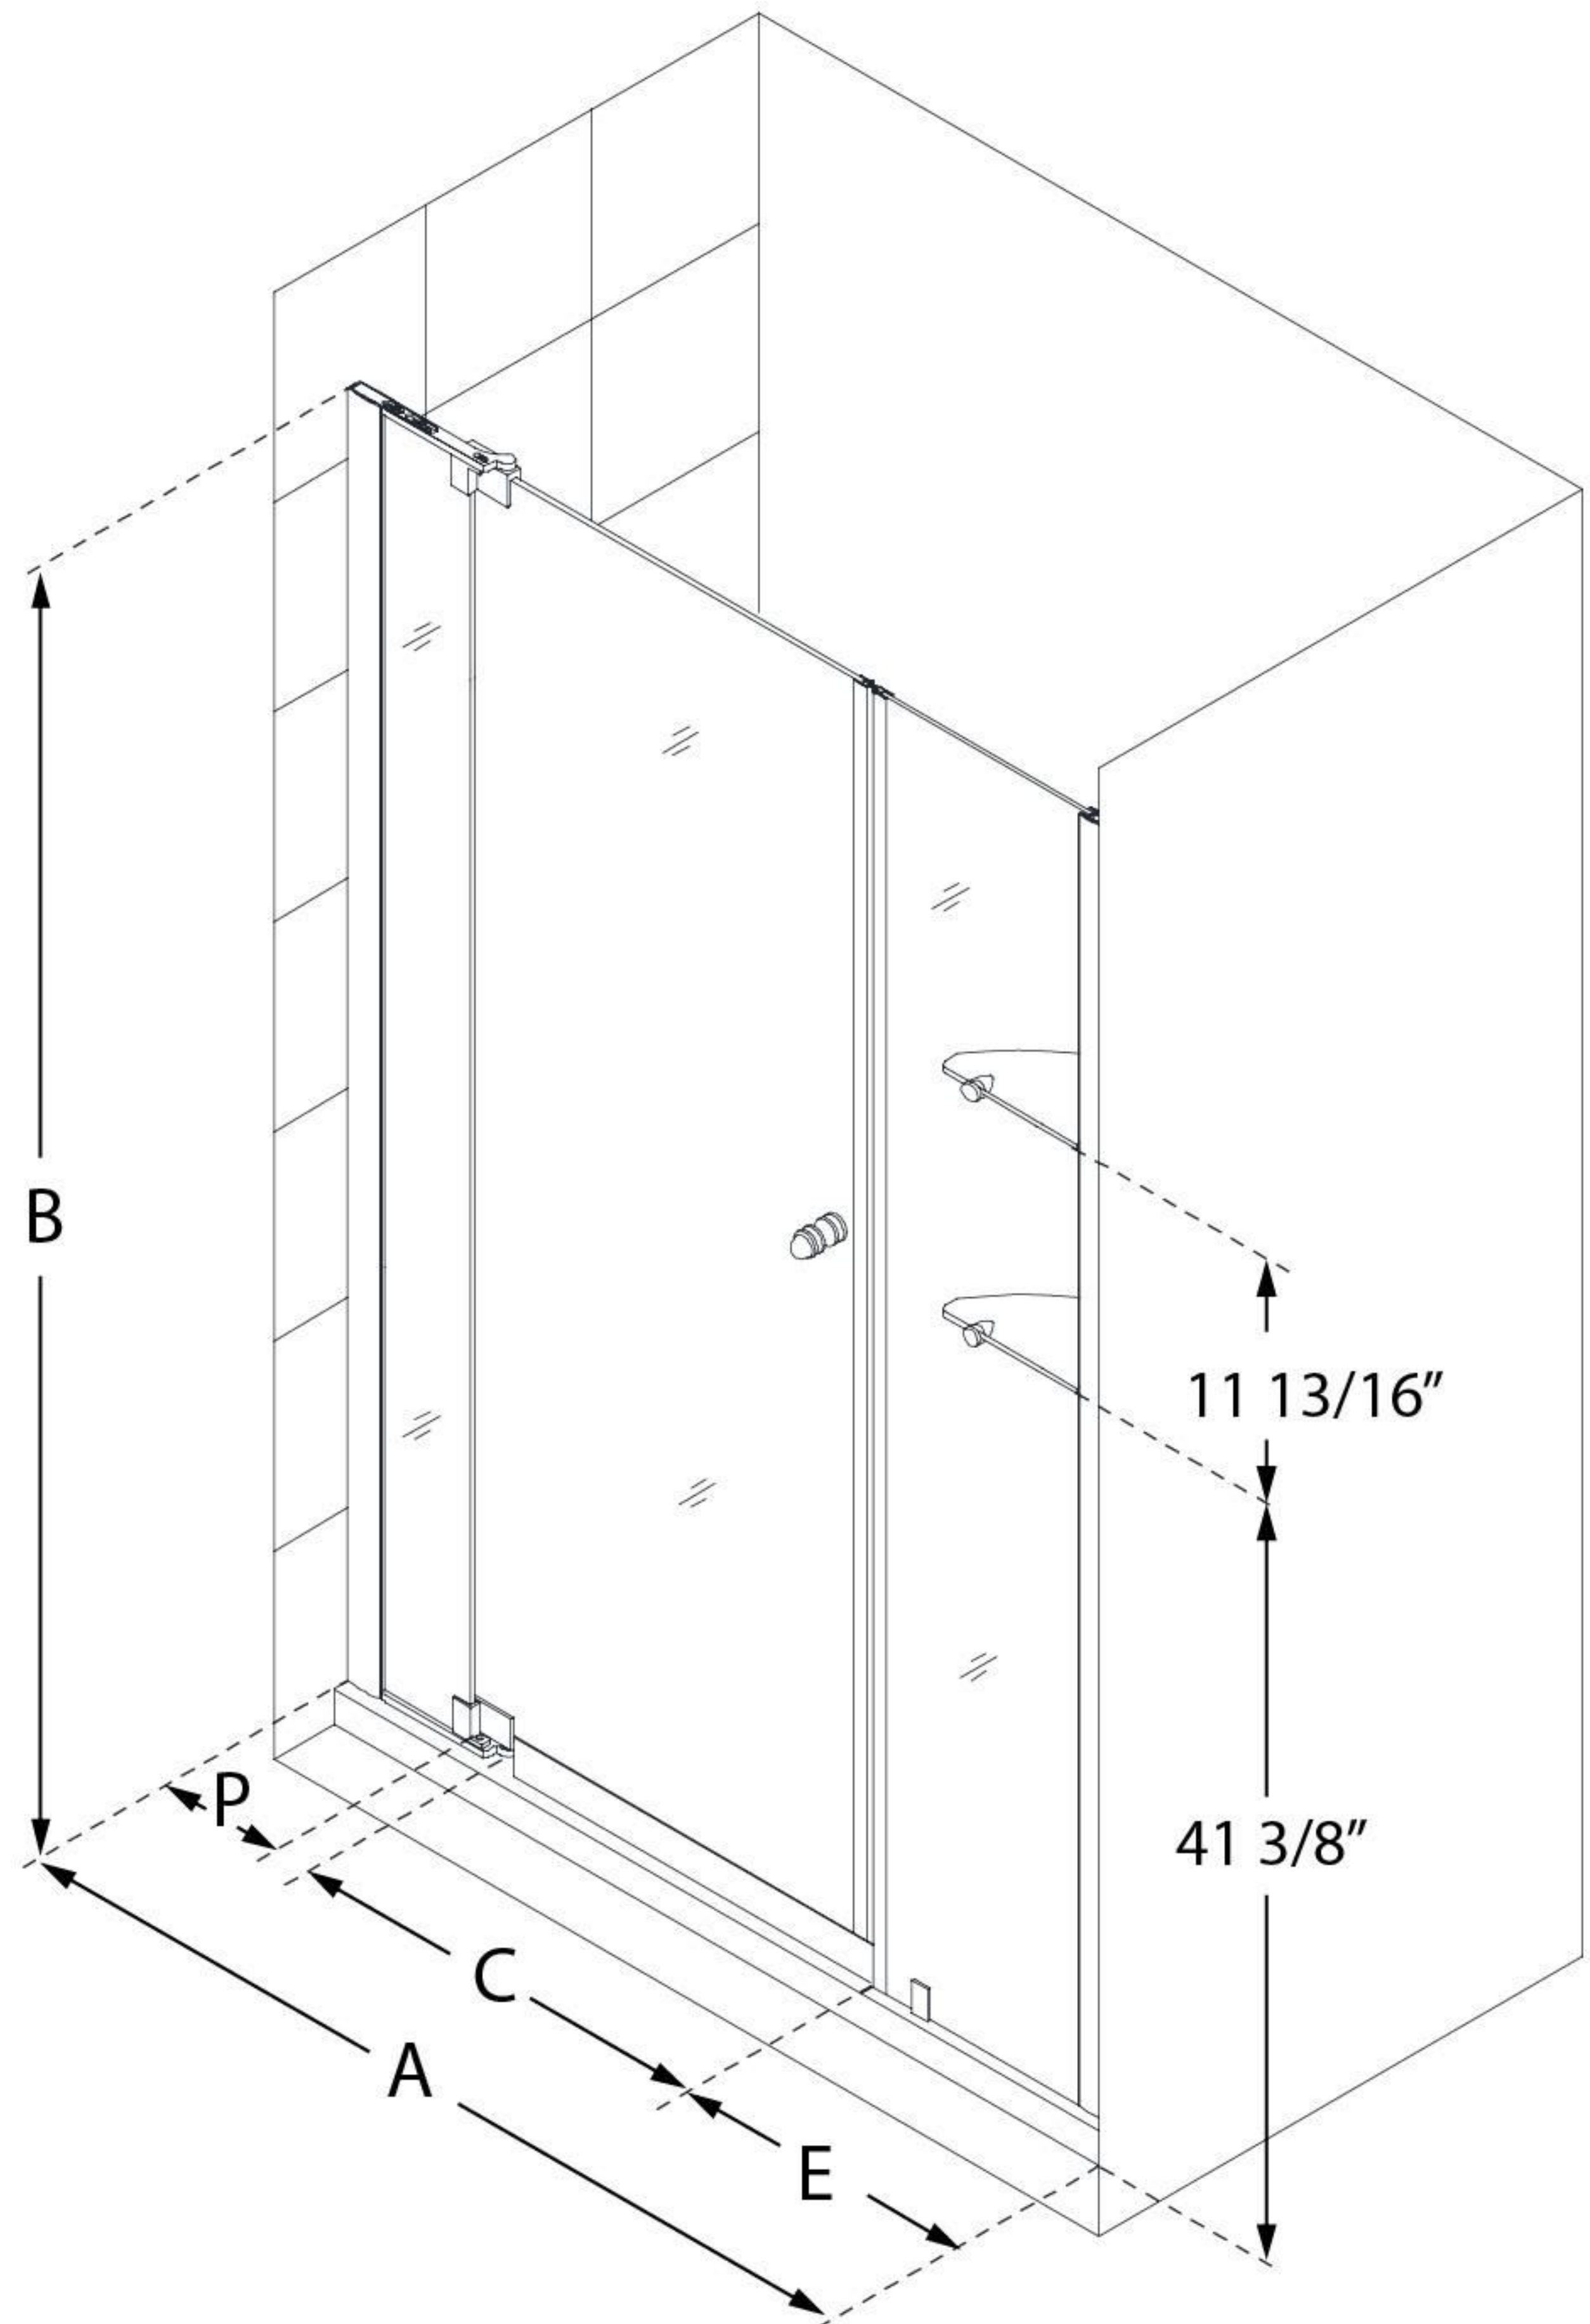

SHDR-4253728

ALLURE

DreamLine Allure 53-54" W x 73"
H Frameless Pivot Shower Door

PIVOT DOOR

CONFIGURATION DIMENSIONS:

A: 53 - 54"

MODEL WIDTH

B: 73"

MODEL HEIGHT

C: 24 3/4 - 30 3/4"

ACCESS WIDTH

D: 32 1/4"

DOOR WIDTH

E: 12"

INLINE PANEL WIDTH

P: 7 5/8"

PIVOT PANEL WIDTH

DreamLine reserves the right to update or modify the hardware or materials pictured without prior notice for the purpose of product improvement and customer satisfaction.