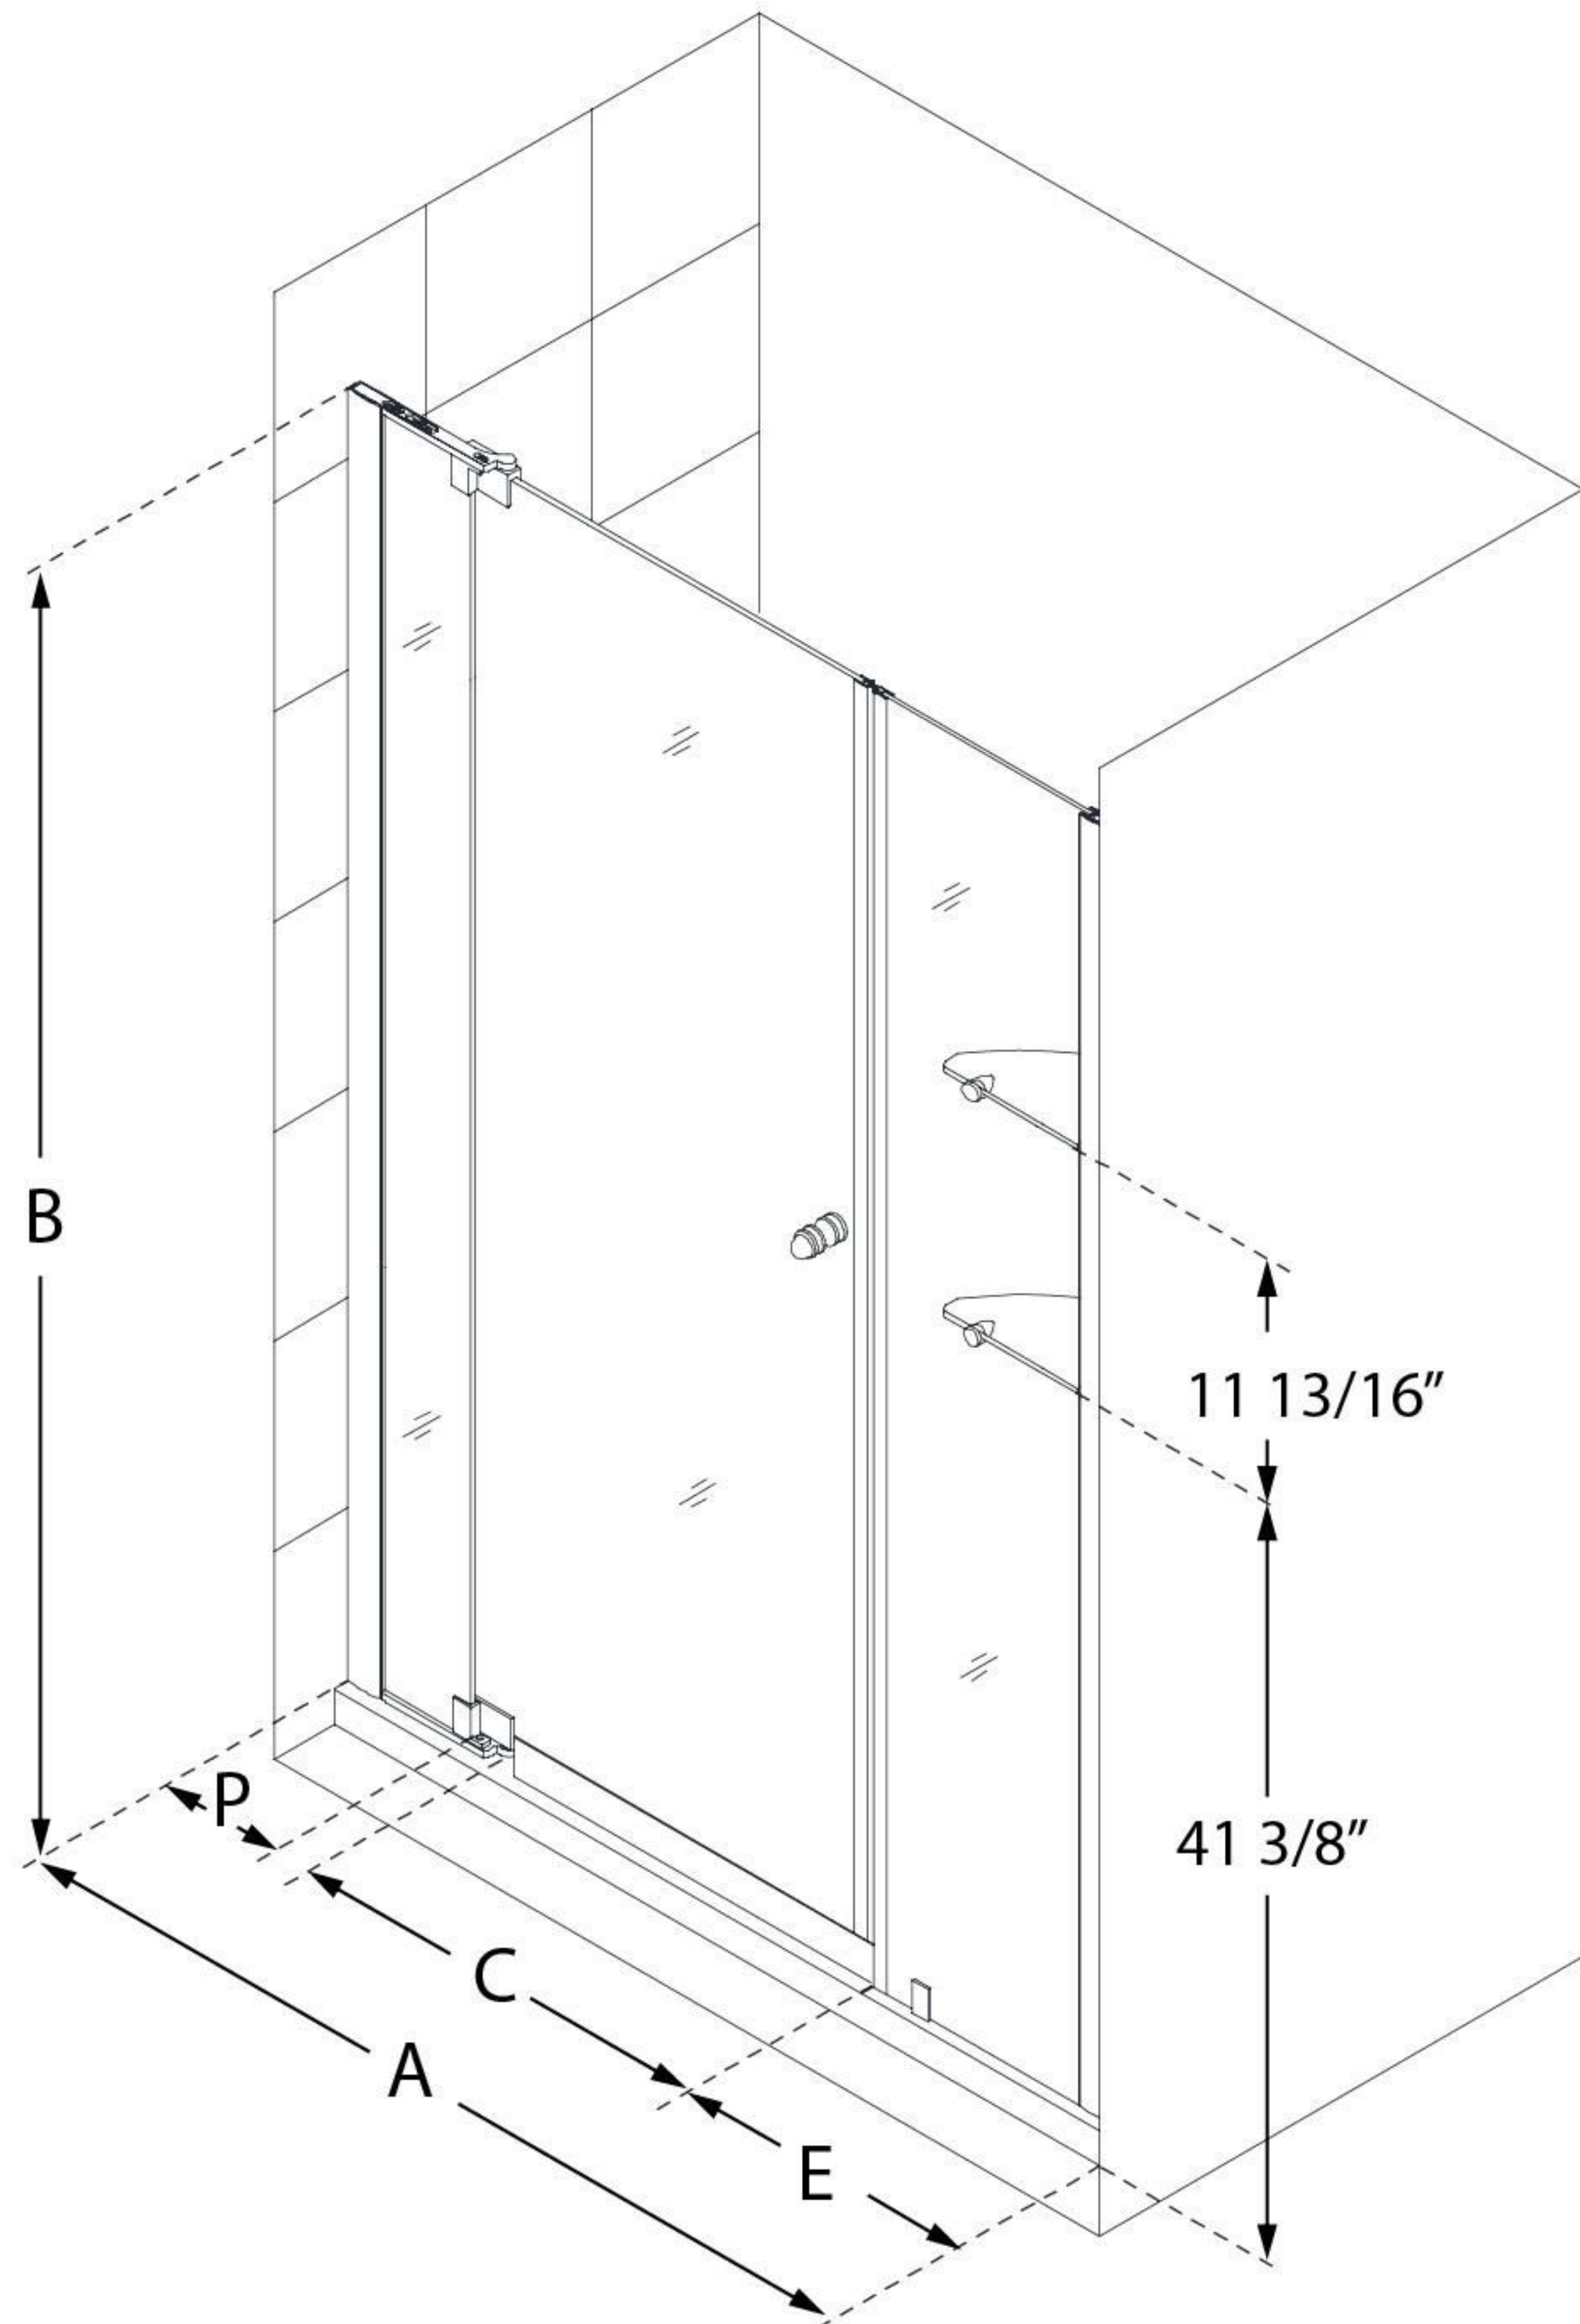

# ALLURE

DreamLine Allure 52-53" W x 73"  
H Frameless Pivot Shower Door

**PIVOT DOOR**

## CONFIGURATION DIMENSIONS:

**A: 52 - 53"**

MODEL WIDTH

**B: 73"**

MODEL HEIGHT

**C: 24 3/4 - 30 3/4"**

ACCESS WIDTH

**D: 32 1/4"**

DOOR WIDTH

**E: 12"**

INLINE PANEL WIDTH

**P: 7 5/8"**

PIVOT PANEL WIDTH

DreamLine reserves the right to update or modify the hardware or materials pictured without prior notice for the purpose of product improvement and customer satisfaction.