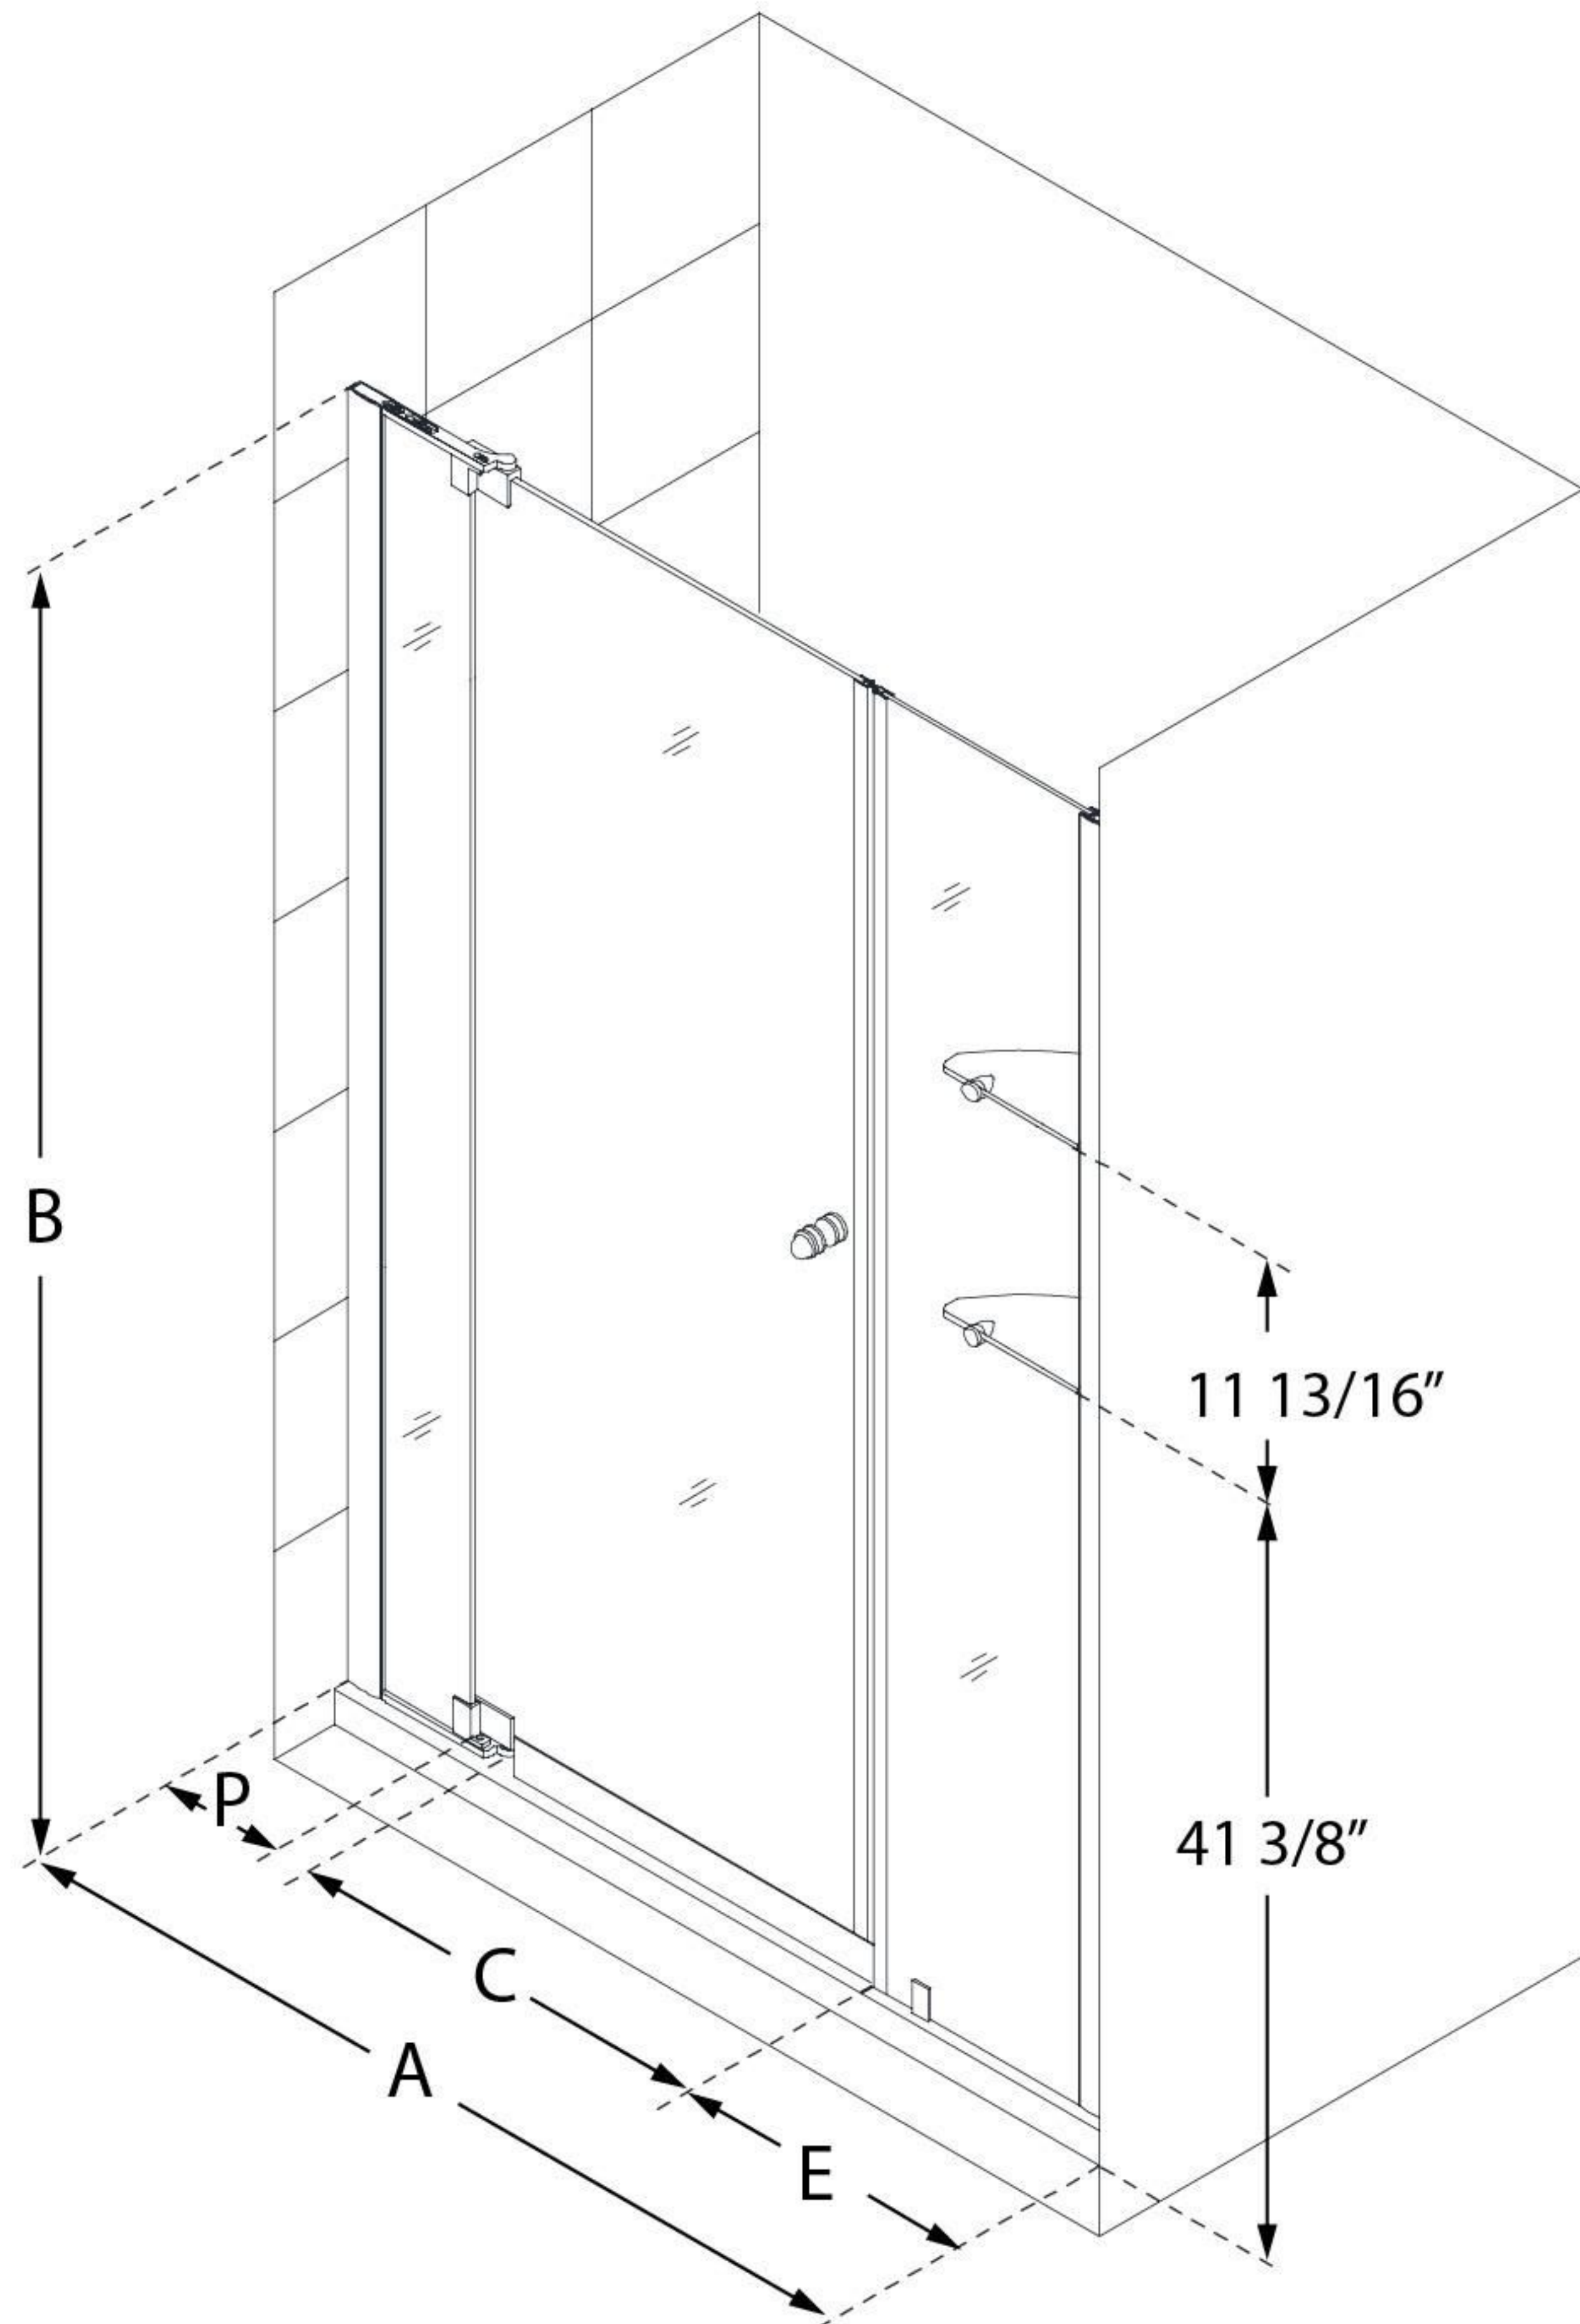

# ALLURE

DreamLine Allure 51-52" W x 73" H  
Frameless Pivot Shower Door

**PIVOT DOOR**

## CONFIGURATION DIMENSIONS:

**A: 51 - 52"**

MODEL WIDTH

**B: 73"**

MODEL HEIGHT

**C: 24 3/4 - 30 3/4"**

ACCESS WIDTH

**D: 32 1/4"**

DOOR WIDTH

**E: 12"**

INLINE PANEL WIDTH

**P: 7 5/8"**

PIVOT PANEL WIDTH

DreamLine reserves the right to update or modify the hardware or materials pictured without prior notice for the purpose of product improvement and customer satisfaction.