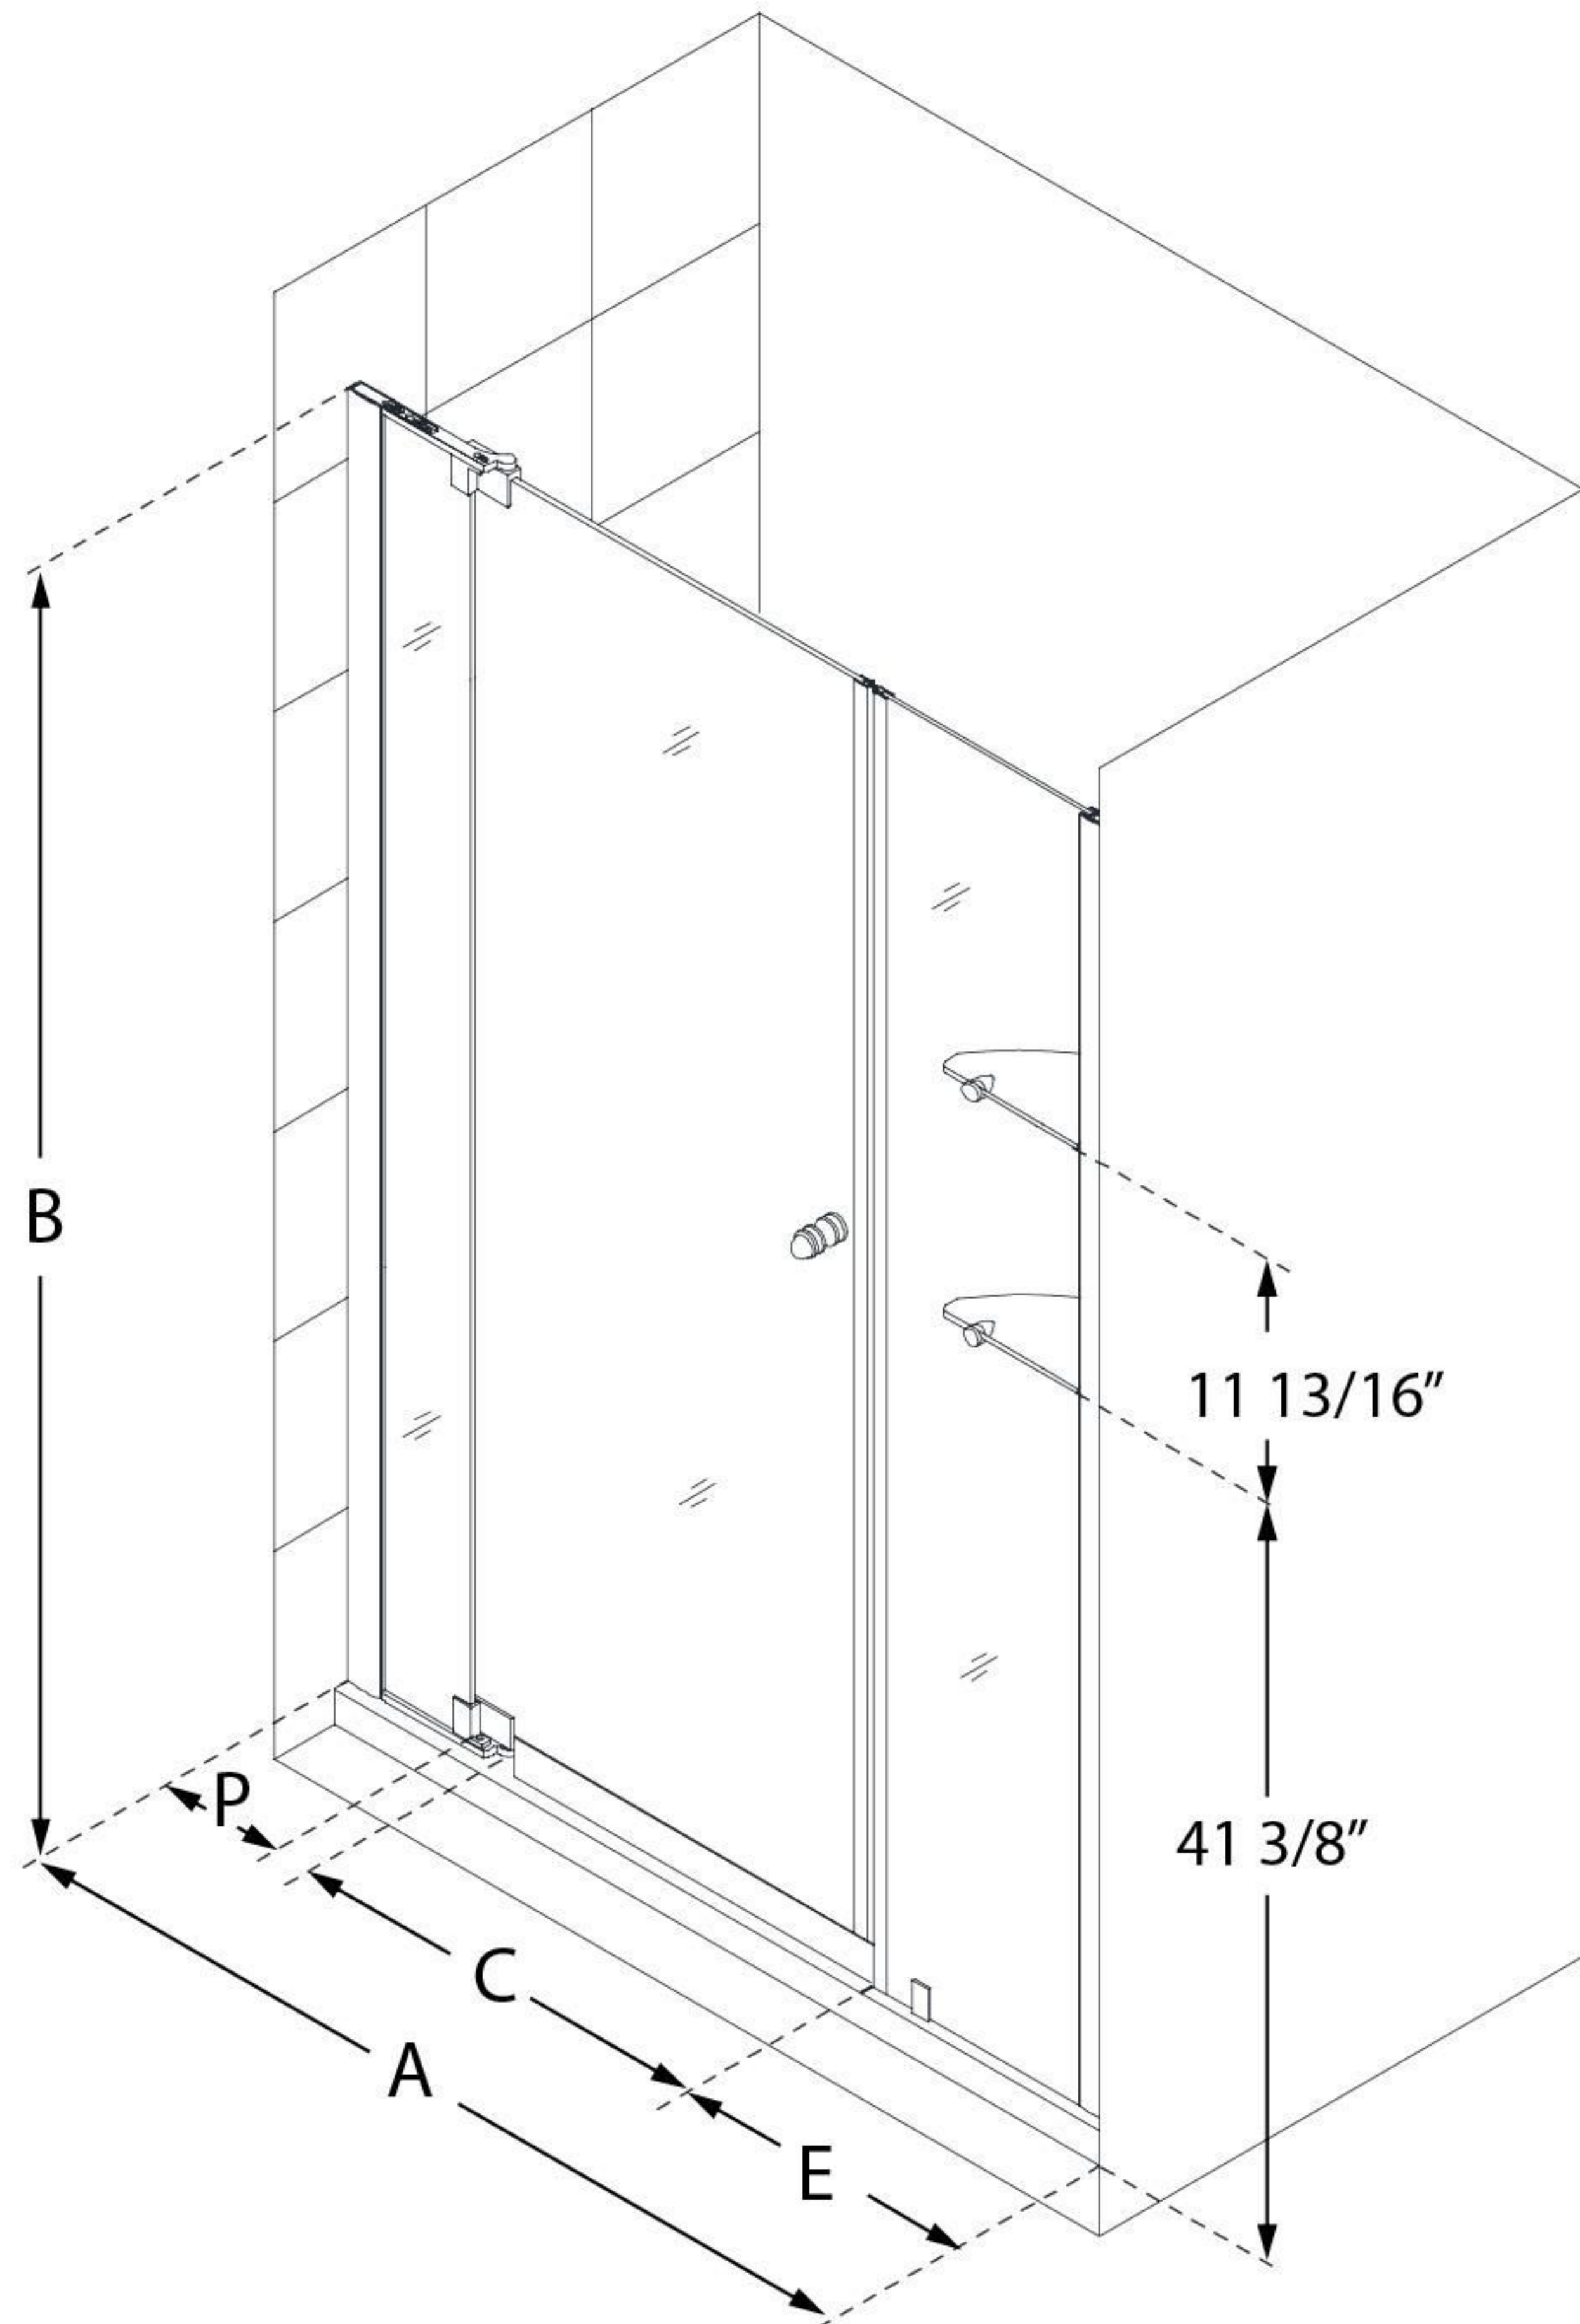

SHDR-4250728

ALLURE

DreamLine Allure 50-51" W x 73" H
Frameless Pivot Shower Door

PIVOT DOOR

CONFIGURATION DIMENSIONS:

A: 50 - 51"

MODEL WIDTH

B: 73"

MODEL HEIGHT

C: 24 3/4 - 30 3/4"

ACCESS WIDTH

D: 32 1/4"

DOOR WIDTH

E: 12"

INLINE PANEL WIDTH

P: 7 5/8"

PIVOT PANEL WIDTH

DreamLine reserves the right to update or modify the hardware or materials pictured without prior notice for the purpose of product improvement and customer satisfaction.