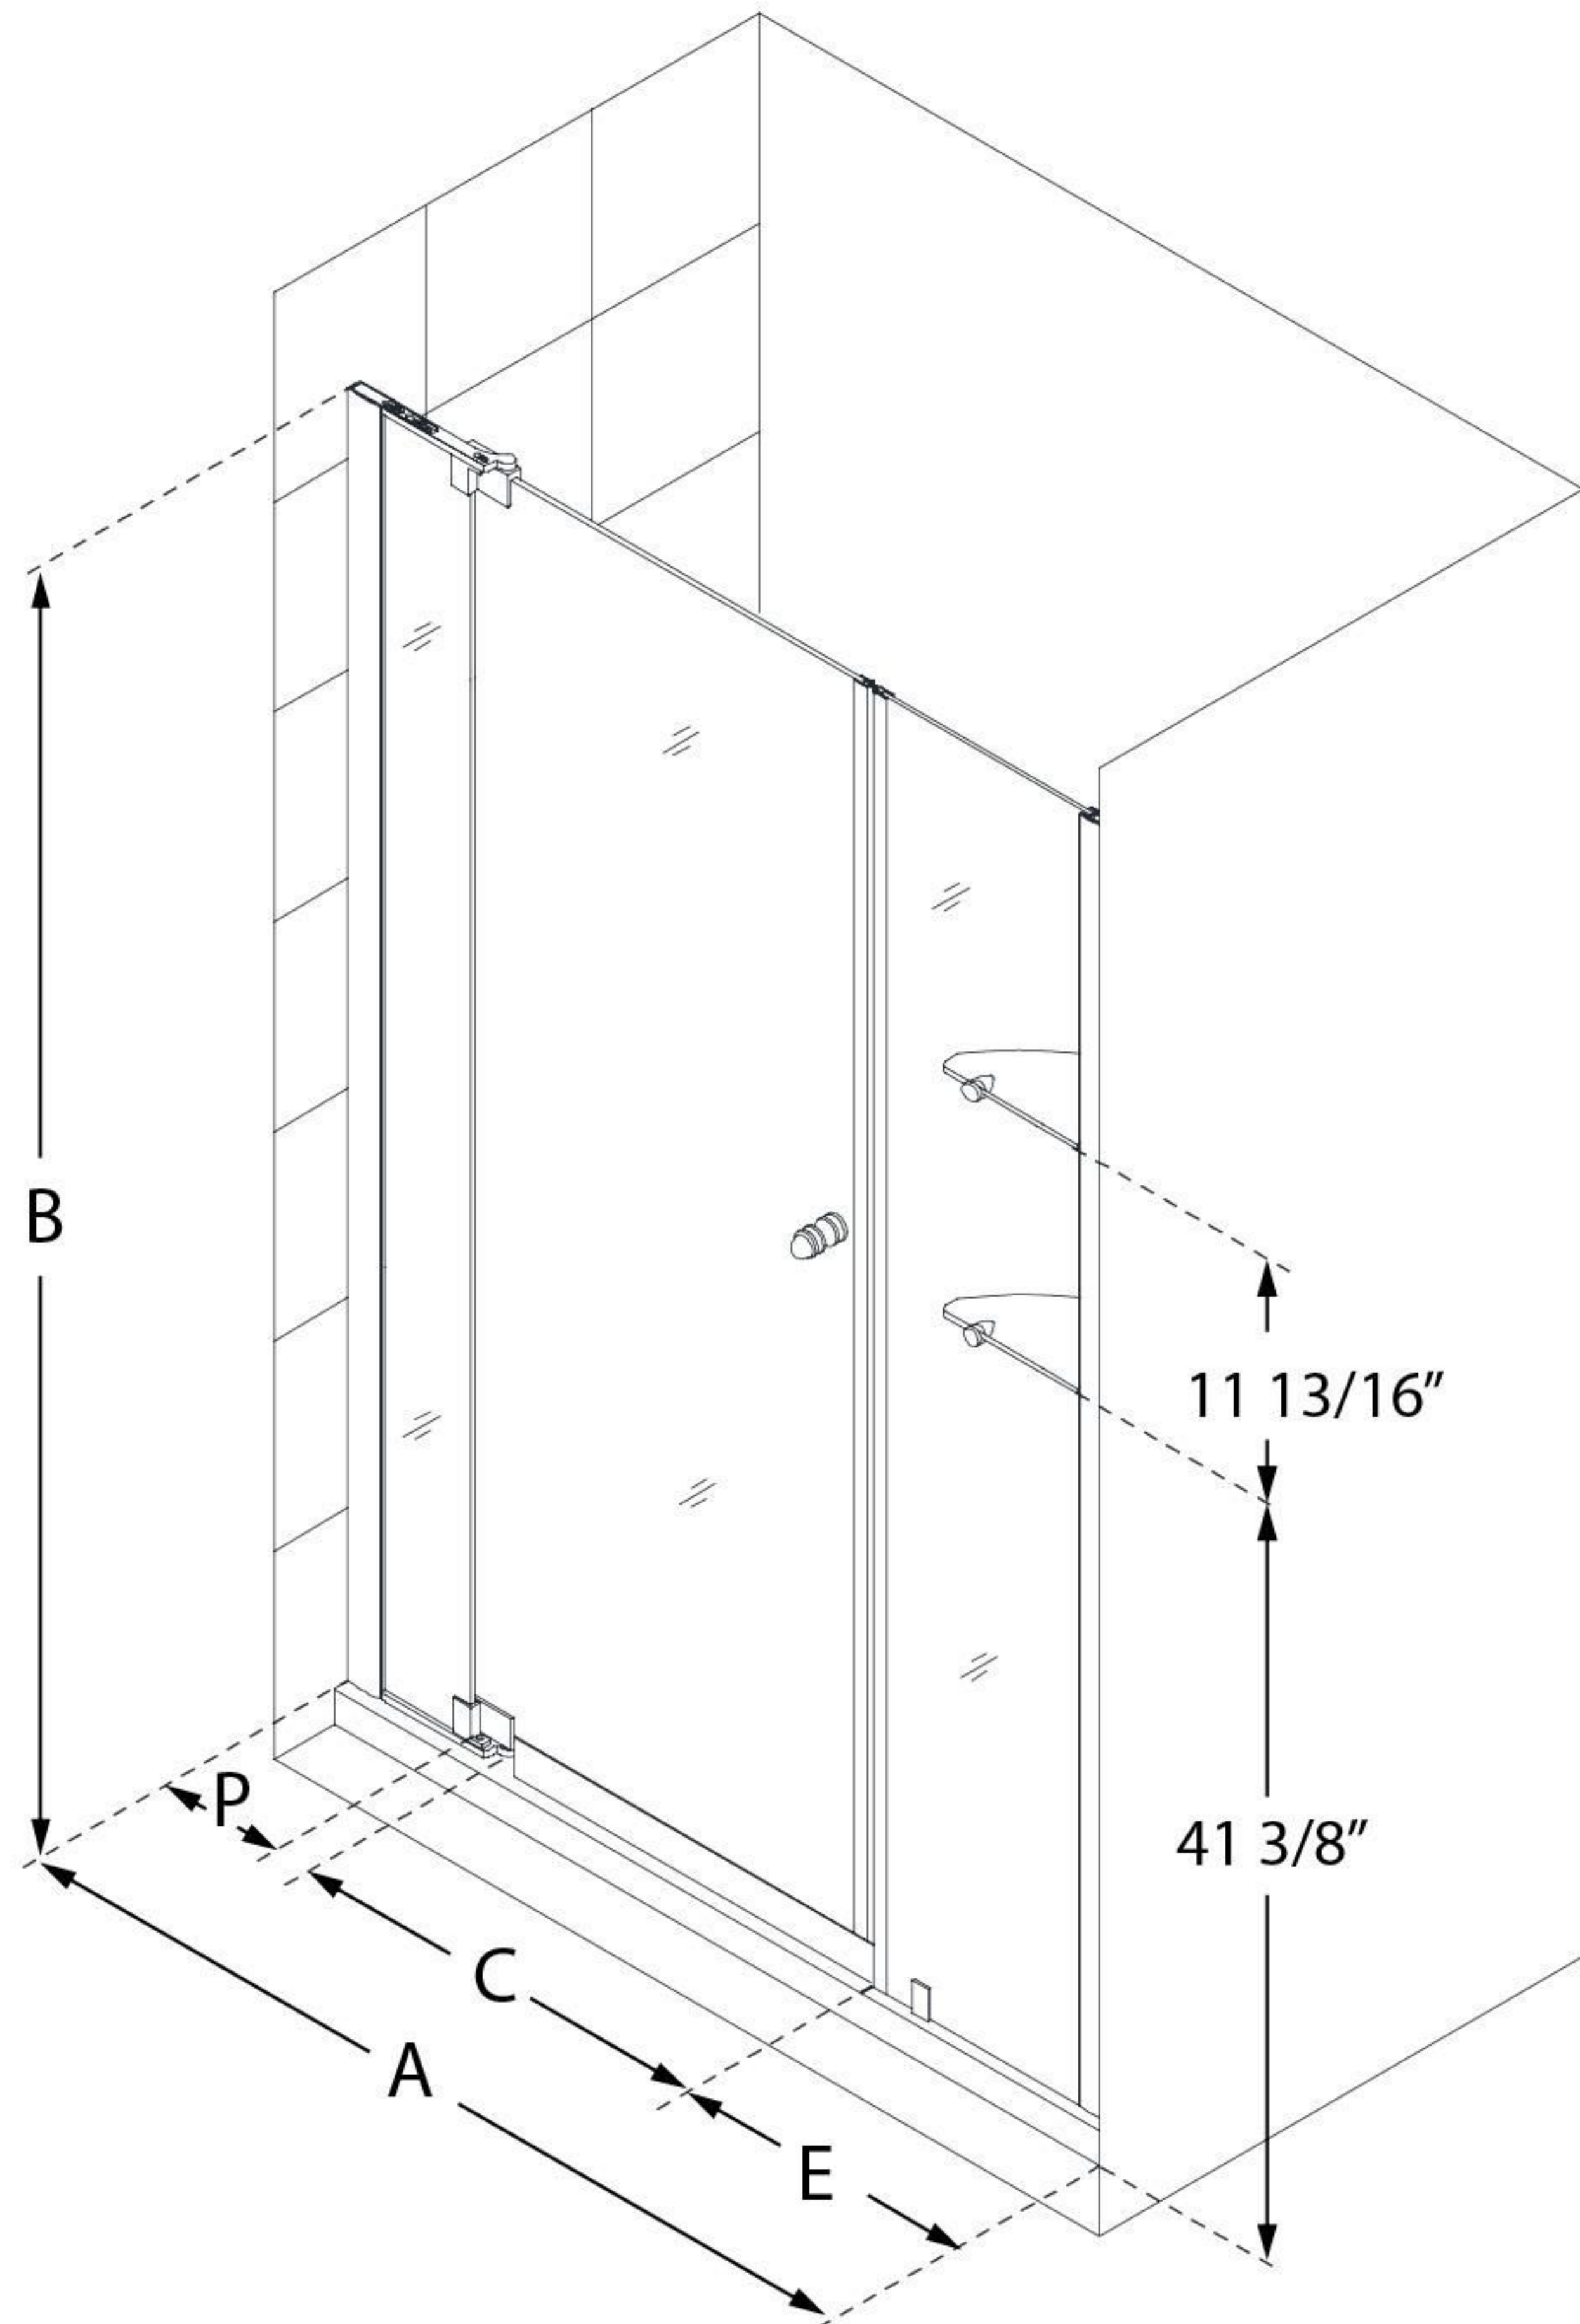

SHDR-4248728

ALLURE

DreamLine Allure 48-49" W x 73"
H Frameless Pivot Shower Door

PIVOT DOOR

CONFIGURATION DIMENSIONS:

A: 48 - 49"

MODEL WIDTH

B: 73"

MODEL HEIGHT

C: 24 3/4 - 30 3/4"

ACCESS WIDTH

D: 32 1/4"

DOOR WIDTH

E: 12"

INLINE PANEL WIDTH

P: 7 5/8"

PIVOT PANEL WIDTH

DreamLine reserves the right to update or modify the hardware or materials pictured without prior notice for the purpose of product improvement and customer satisfaction.