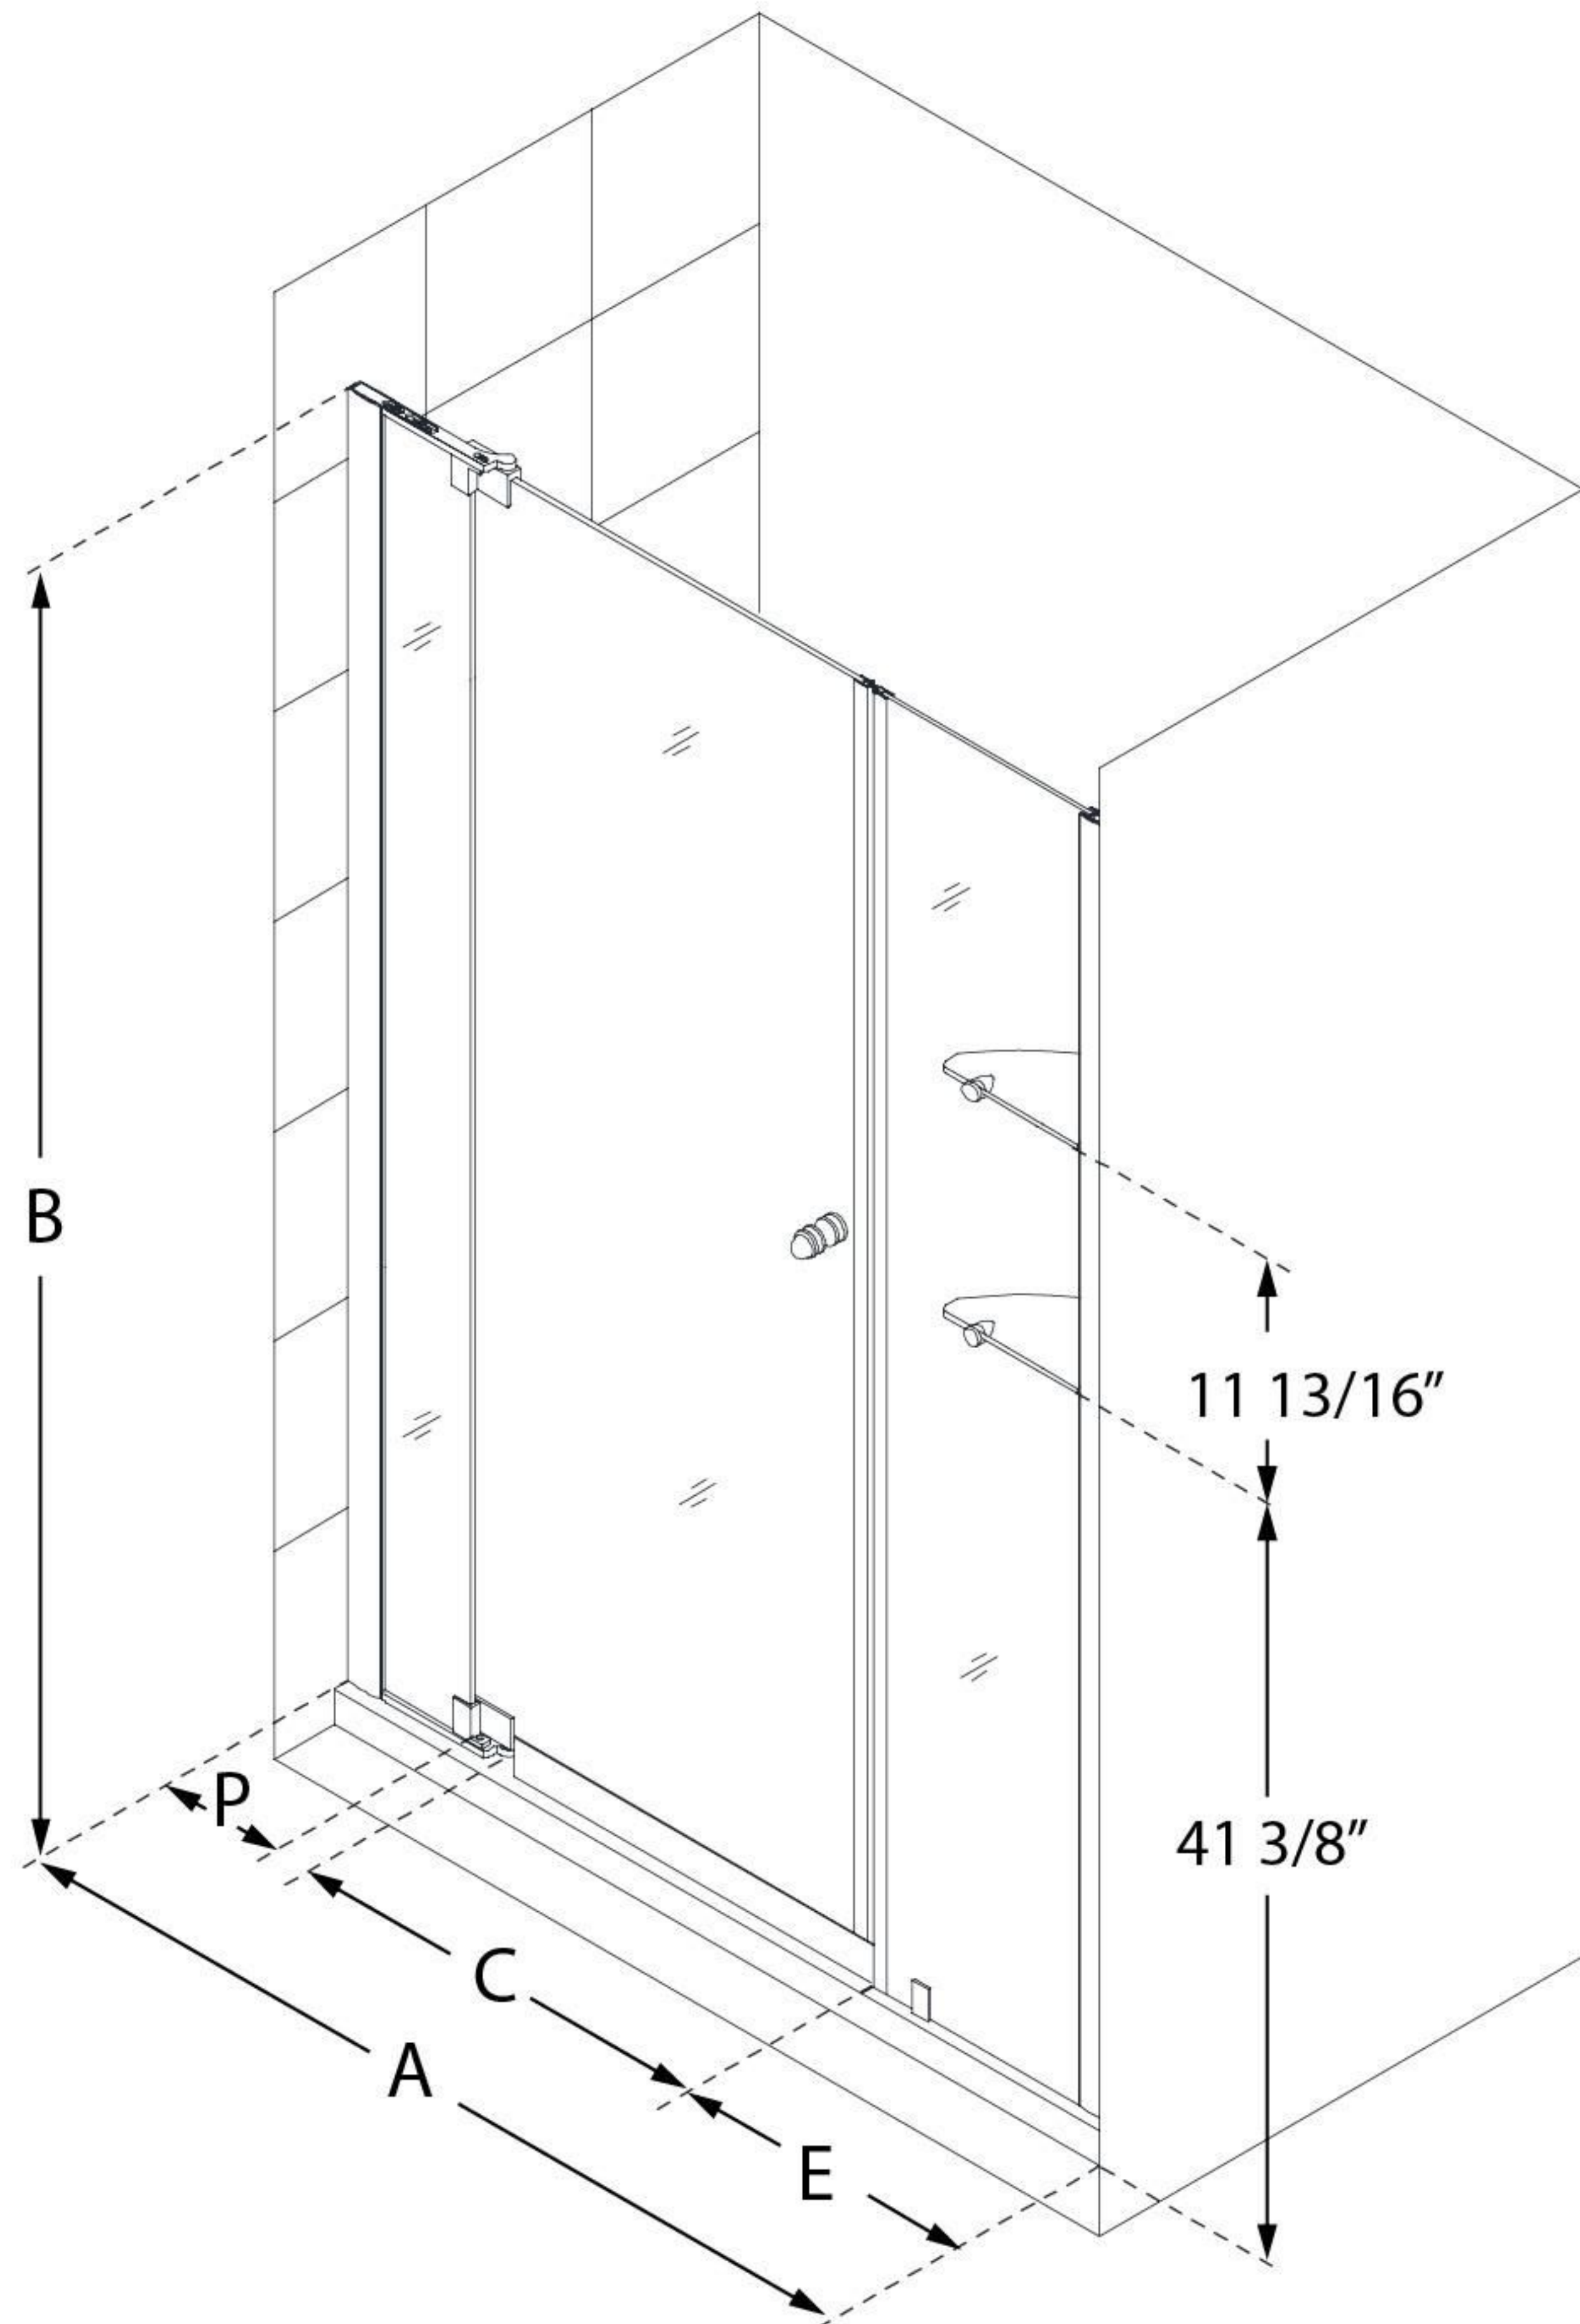

SHDR-4247728

ALLURE

DreamLine Allure 47-48" W x 73"
H Frameless Pivot Shower Door

PIVOT DOOR

CONFIGURATION DIMENSIONS:

A: 47 - 48"

MODEL WIDTH

B: 73"

MODEL HEIGHT

C: 18 3/4 - 24 3/4"

ACCESS WIDTH

D: 32 1/4"

DOOR WIDTH

E: 12"

INLINE PANEL WIDTH

P: 7 5/8"

PIVOT PANEL WIDTH

DreamLine reserves the right to update or modify the hardware or materials pictured without prior notice for the purpose of product improvement and customer satisfaction.