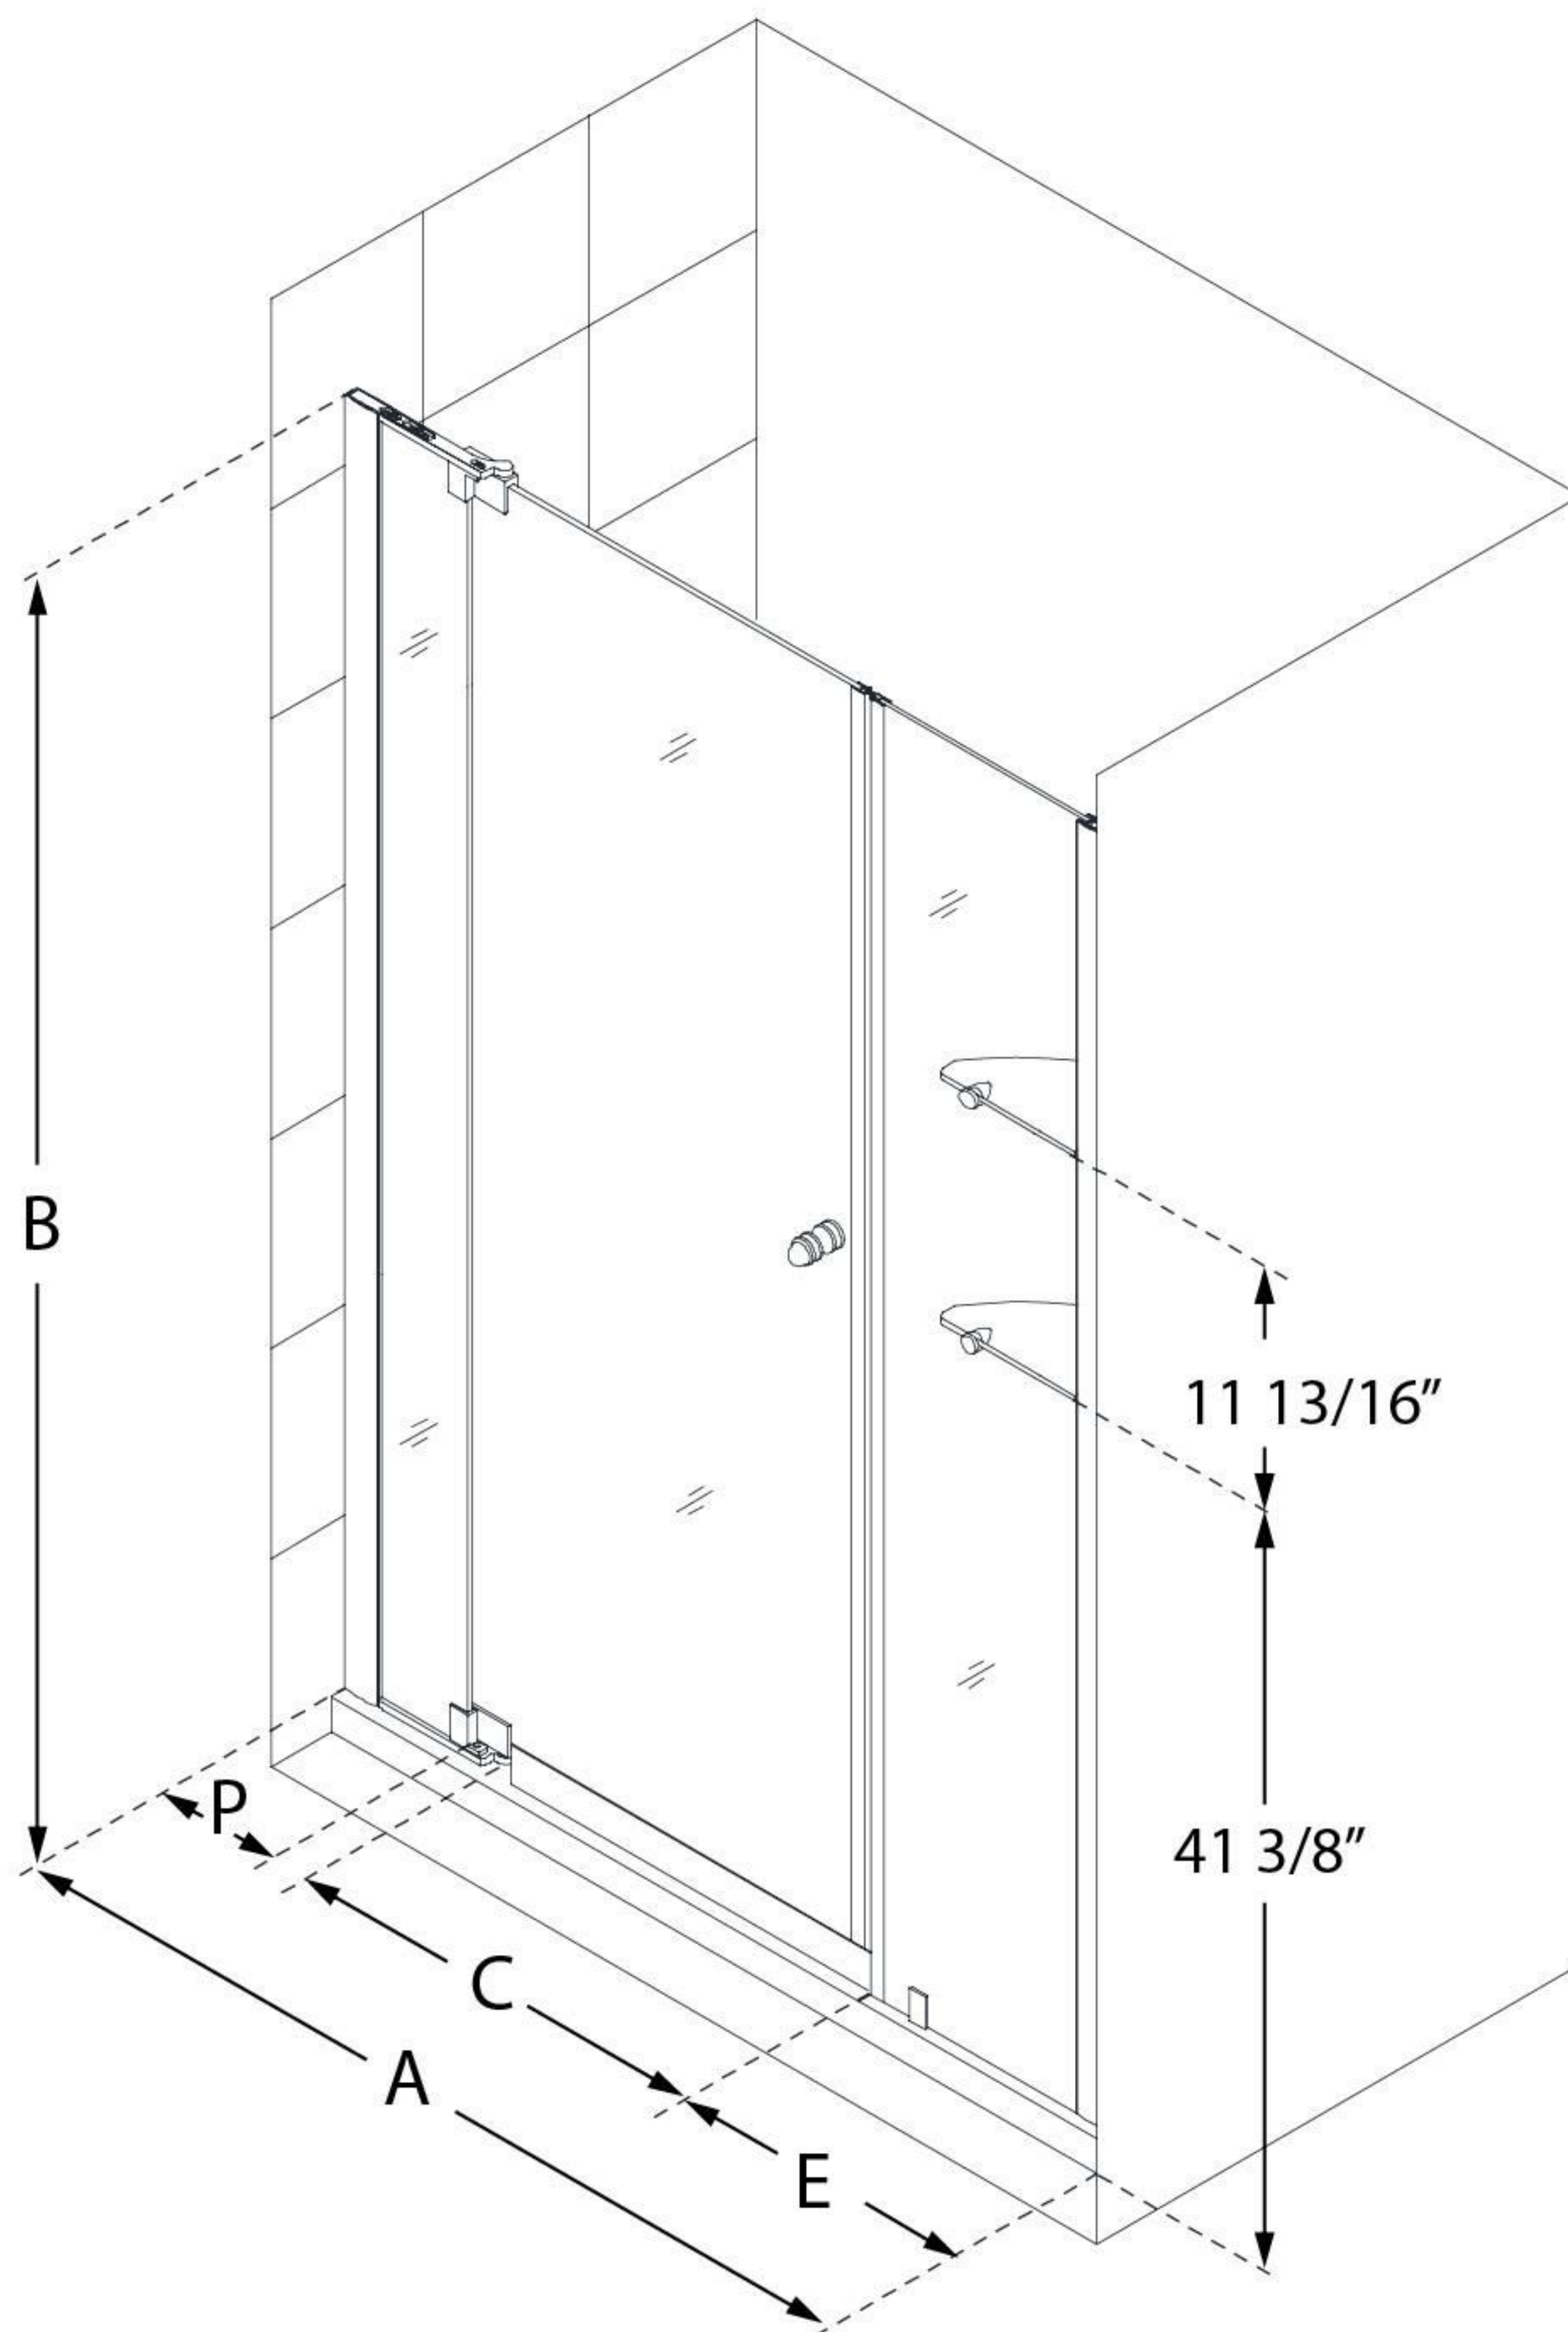

SHDR-4246728

ALLURE

DreamLine Allure 46-47" W x 73"
H Frameless Pivot Shower Door

PIVOT DOOR

CONFIGURATION DIMENSIONS:

A: 46 - 47"

MODEL WIDTH

B: 73"

MODEL HEIGHT

C: 18 3/4 - 24 3/4"

ACCESS WIDTH

D: 32 1/4"

DOOR WIDTH

E: 12"

INLINE PANEL WIDTH

P: 7 5/8"

PIVOT PANEL WIDTH

DreamLine reserves the right to update or modify the hardware or materials pictured without prior notice for the purpose of product improvement and customer satisfaction.