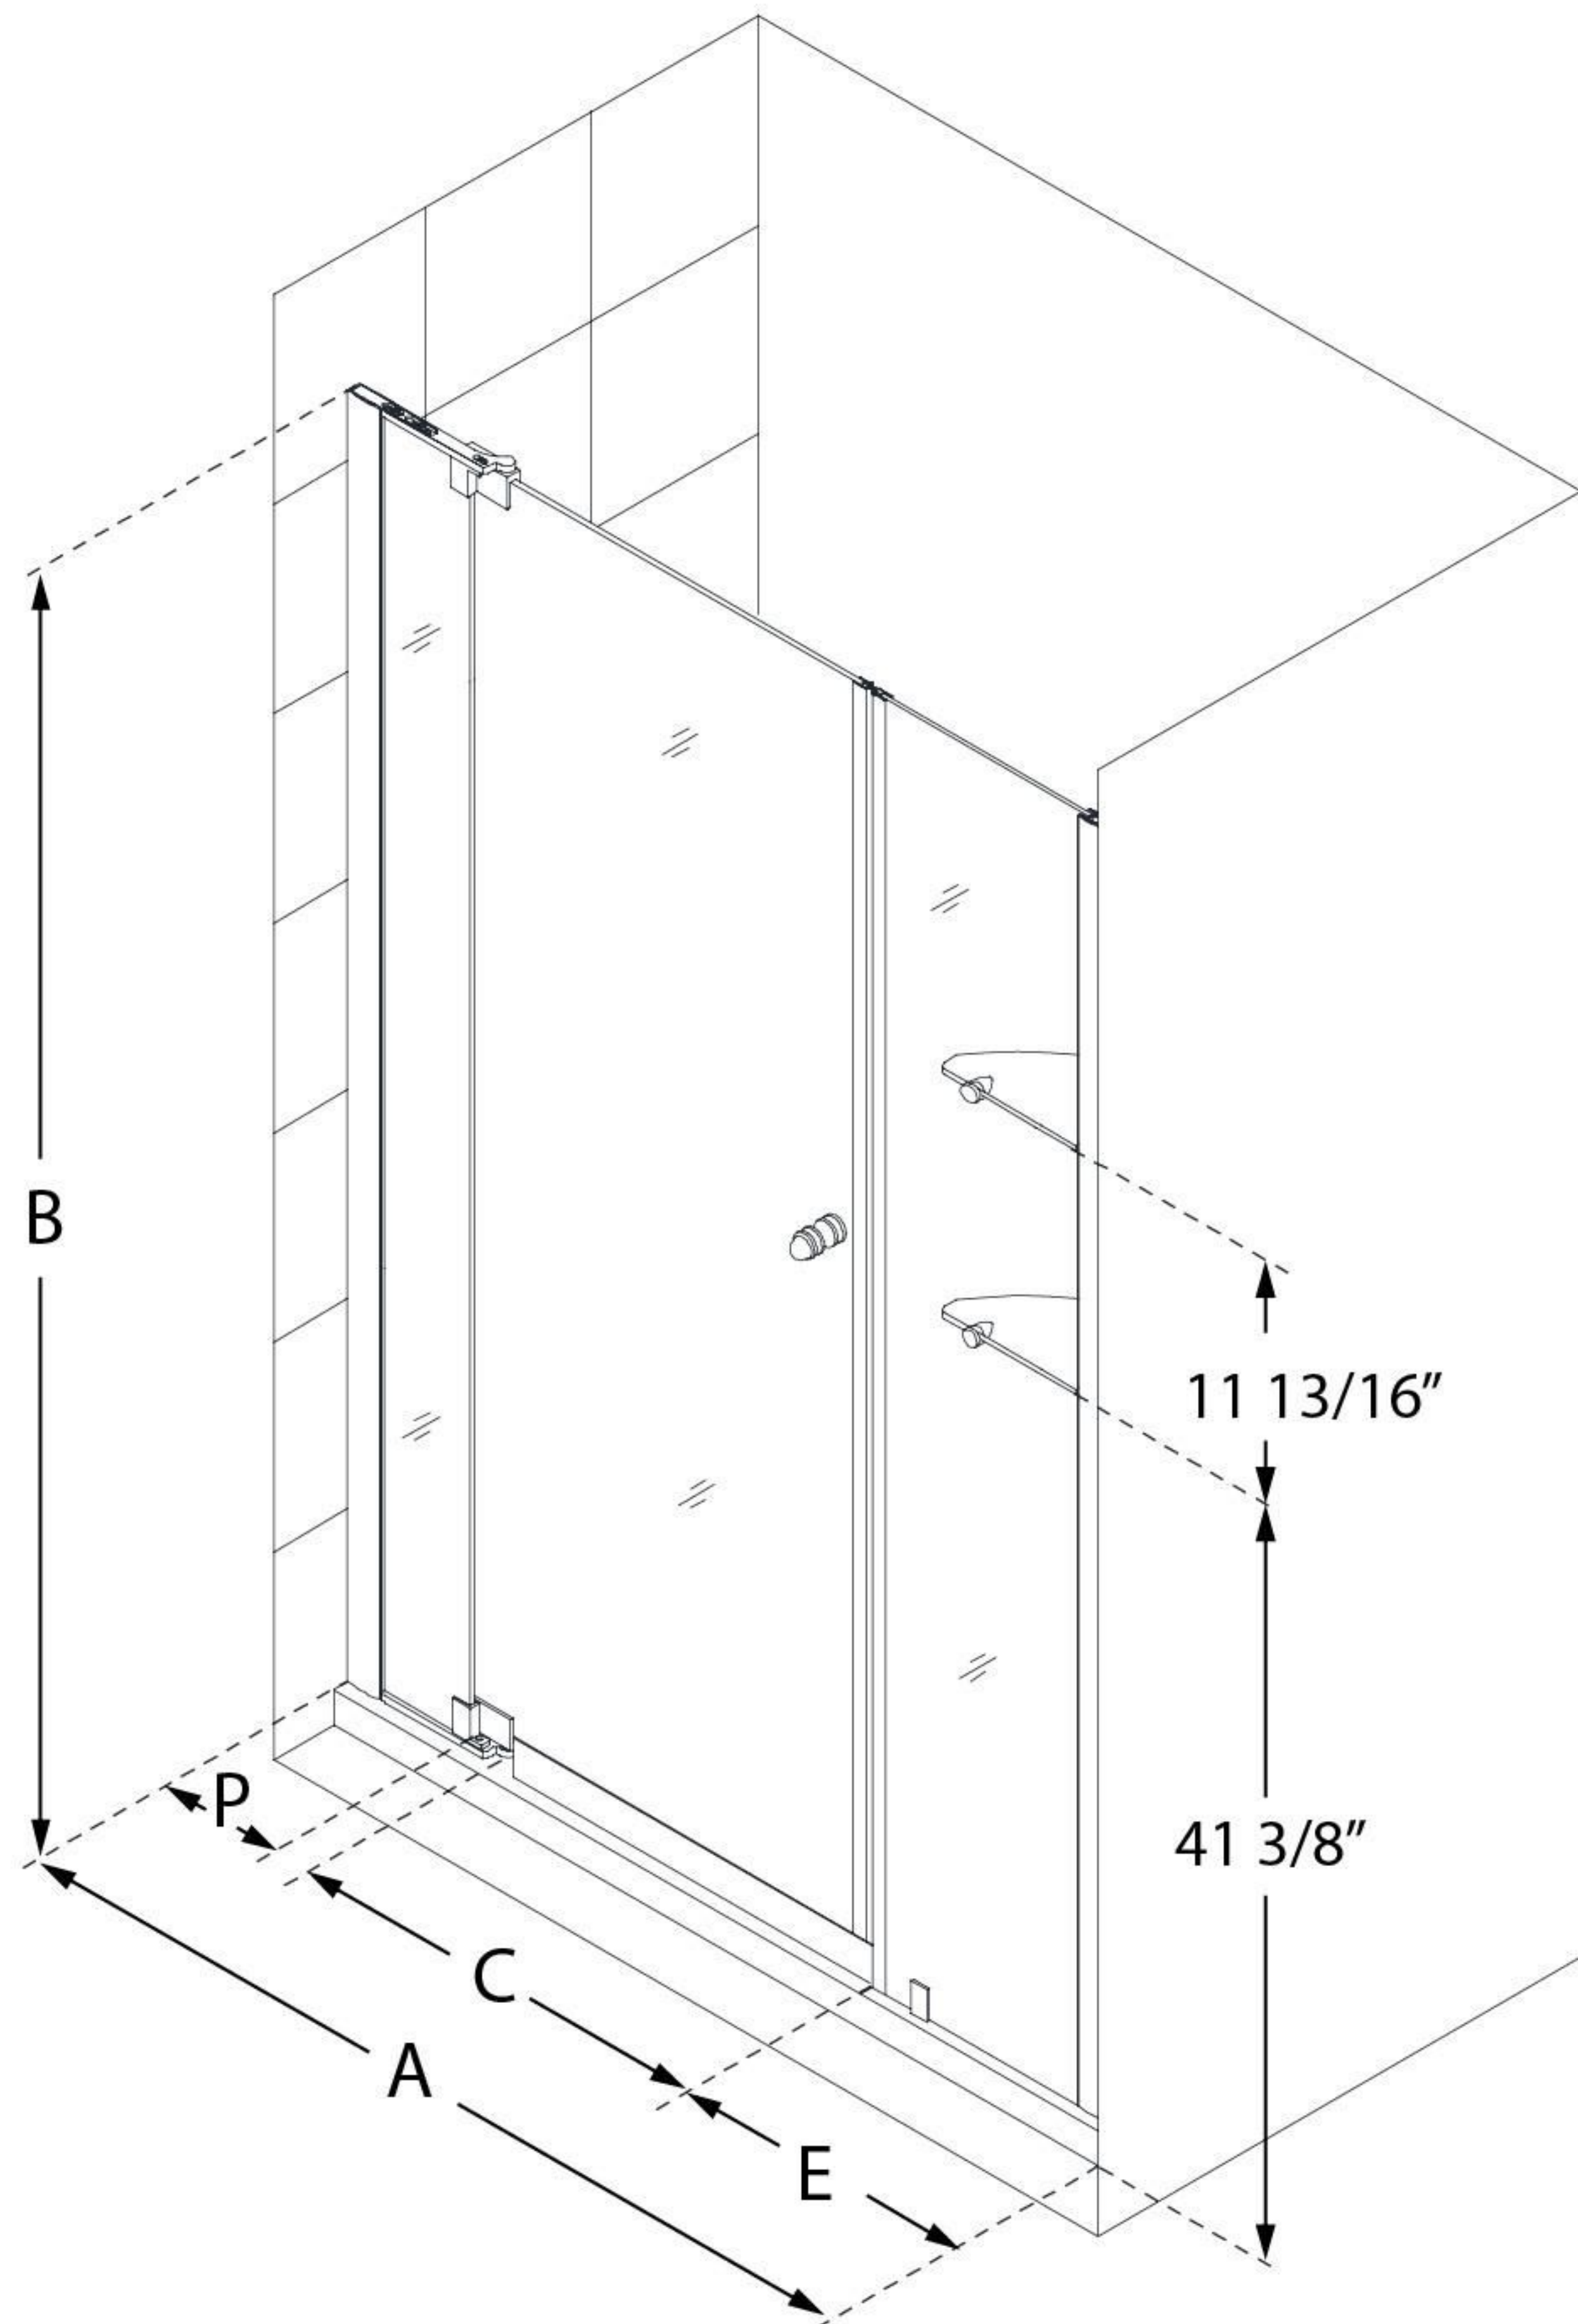

SHDR-4245728

ALLURE

DreamLine Allure 45-46" W x 73"
H Frameless Pivot Shower Door

PIVOT DOOR

CONFIGURATION DIMENSIONS:

A: 45 - 46"

MODEL WIDTH

B: 73"

MODEL HEIGHT

C: 18 3/4 - 24 3/4"

ACCESS WIDTH

D: 26 1/4"

DOOR WIDTH

E: 12"

INLINE PANEL WIDTH

P: 7 5/8"

PIVOT PANEL WIDTH

DreamLine reserves the right to update or modify the hardware or materials pictured without prior notice for the purpose of product improvement and customer satisfaction.