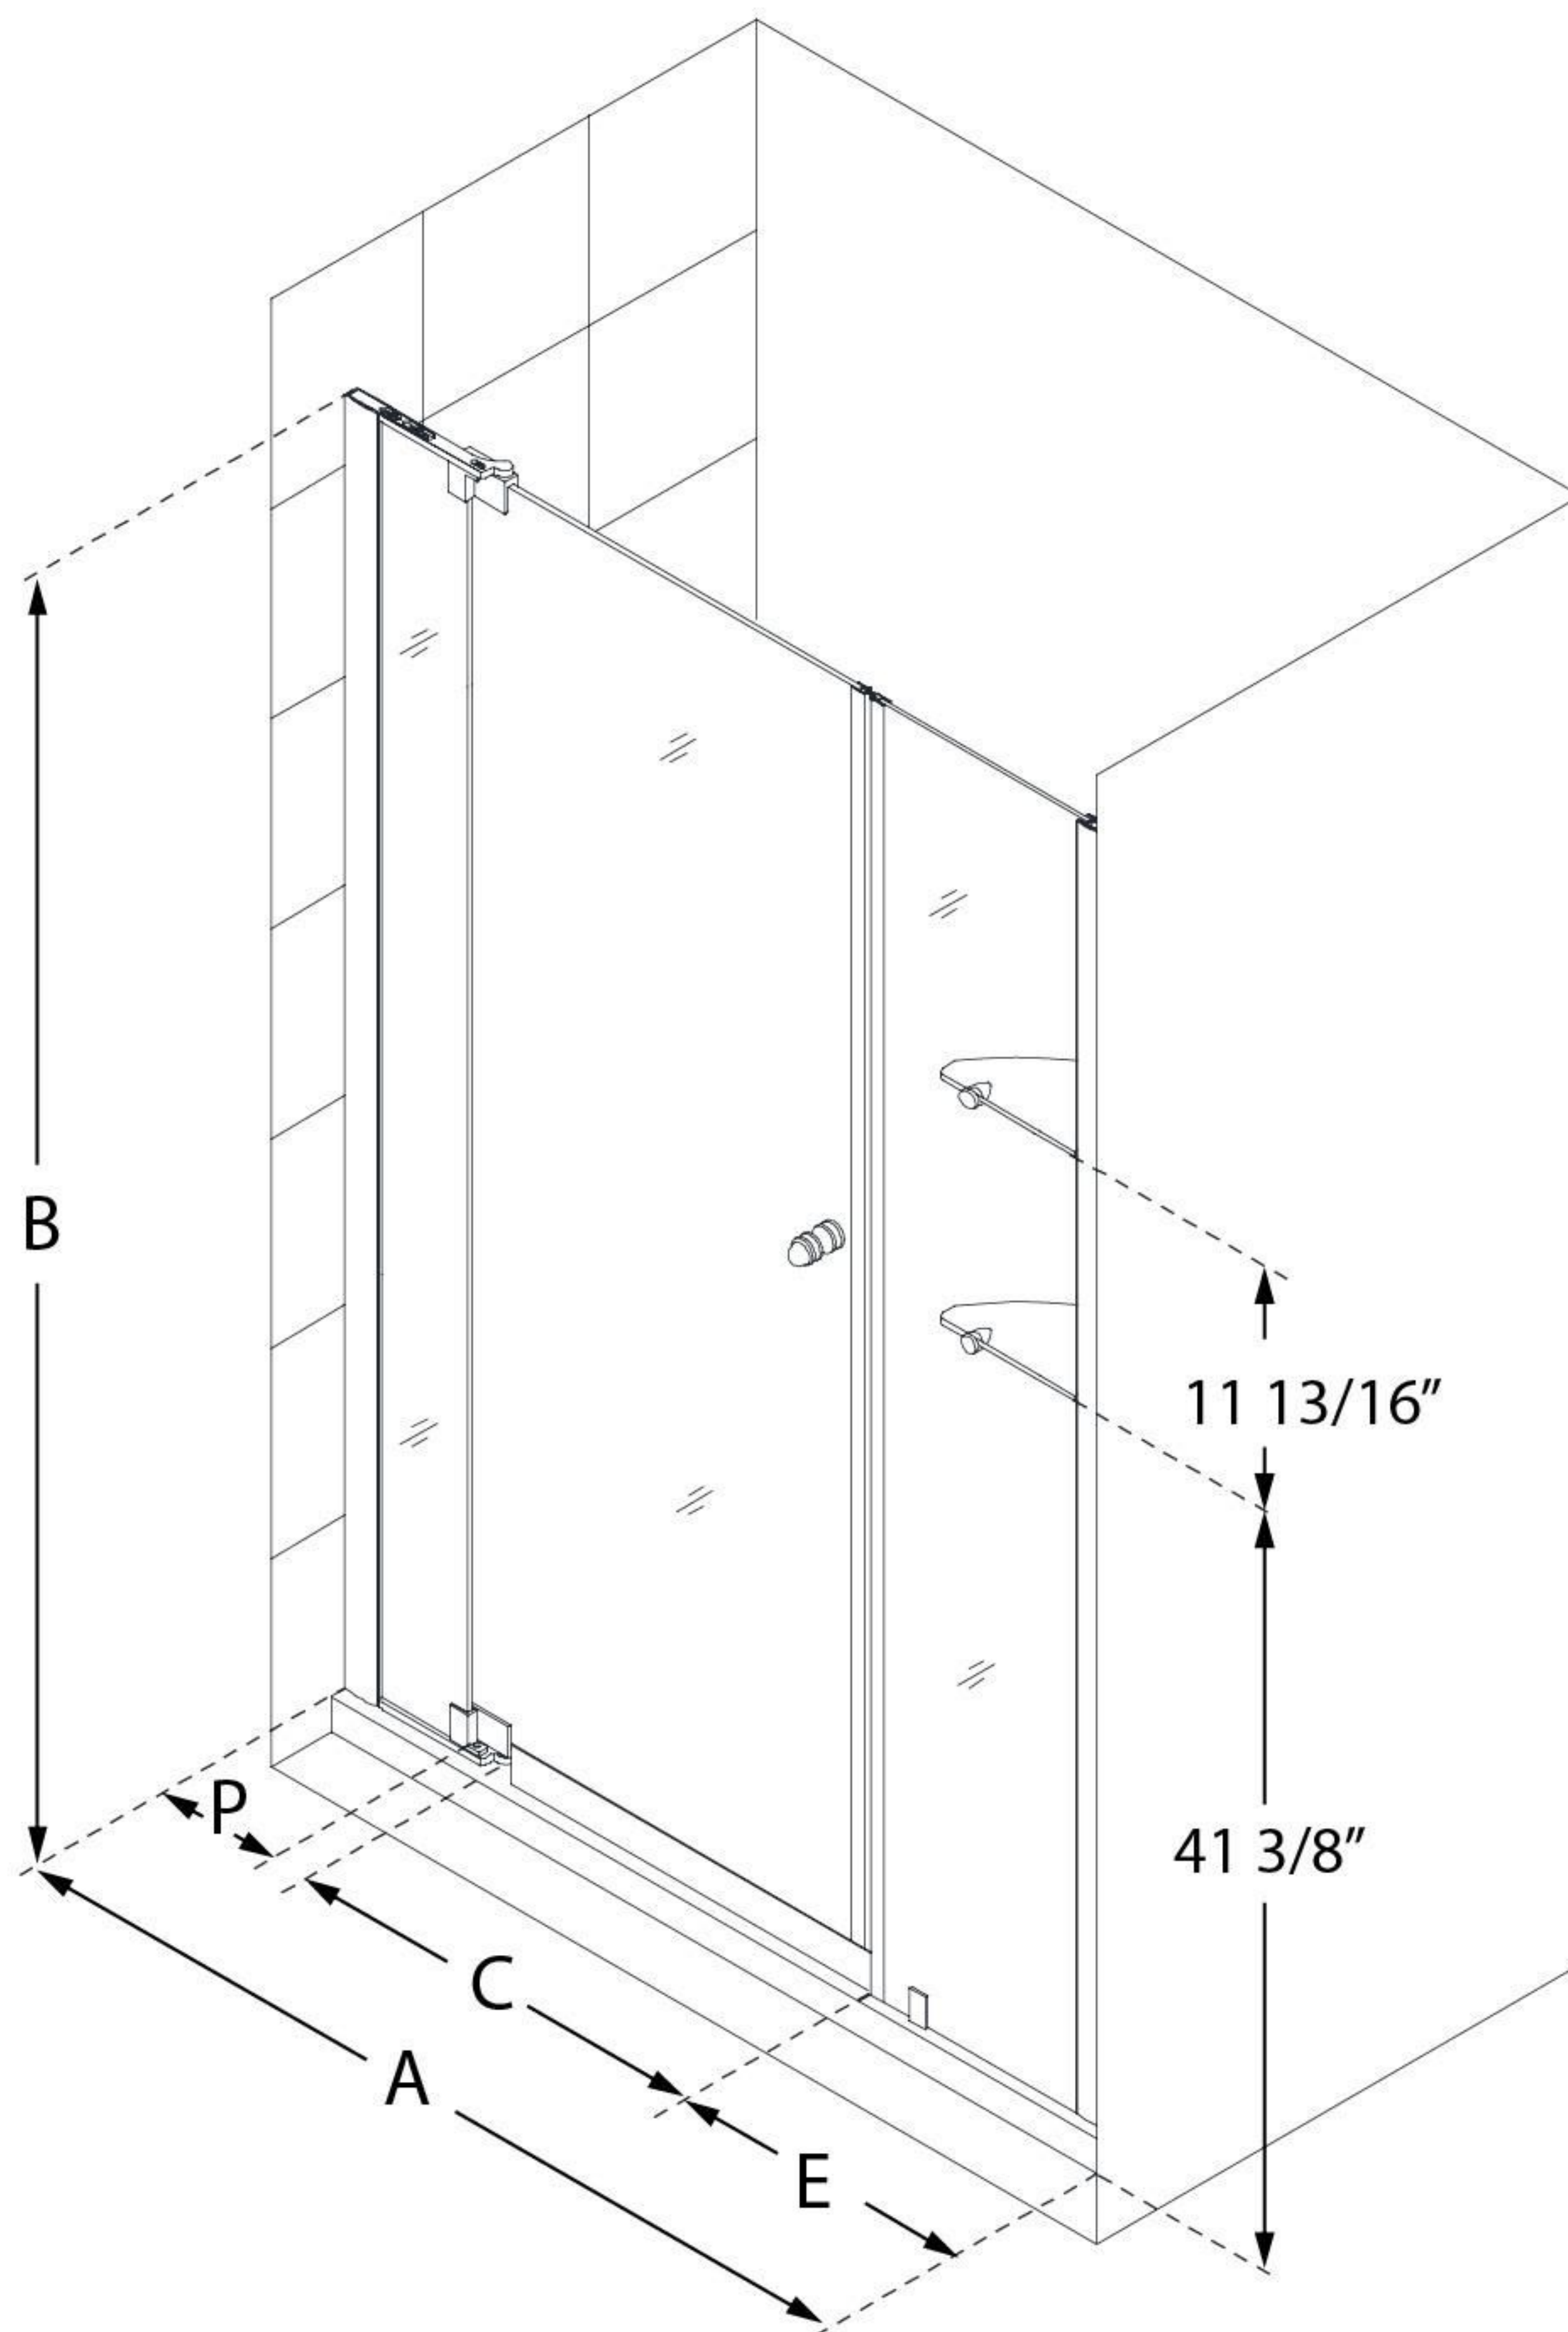

SHDR-4244728

ALLURE

DreamLine Allure 44-45" W x 73"
H Frameless Pivot Shower Door

PIVOT DOOR

CONFIGURATION DIMENSIONS:

A: 44 - 45"

MODEL WIDTH

B: 73"

MODEL HEIGHT

C: 18 3/4 - 24 3/4"

ACCESS WIDTH

D: 26 1/4"

DOOR WIDTH

E: 12"

INLINE PANEL WIDTH

P: 7 5/8"

PIVOT PANEL WIDTH

DreamLine reserves the right to update or modify the hardware or materials pictured without prior notice for the purpose of product improvement and customer satisfaction.