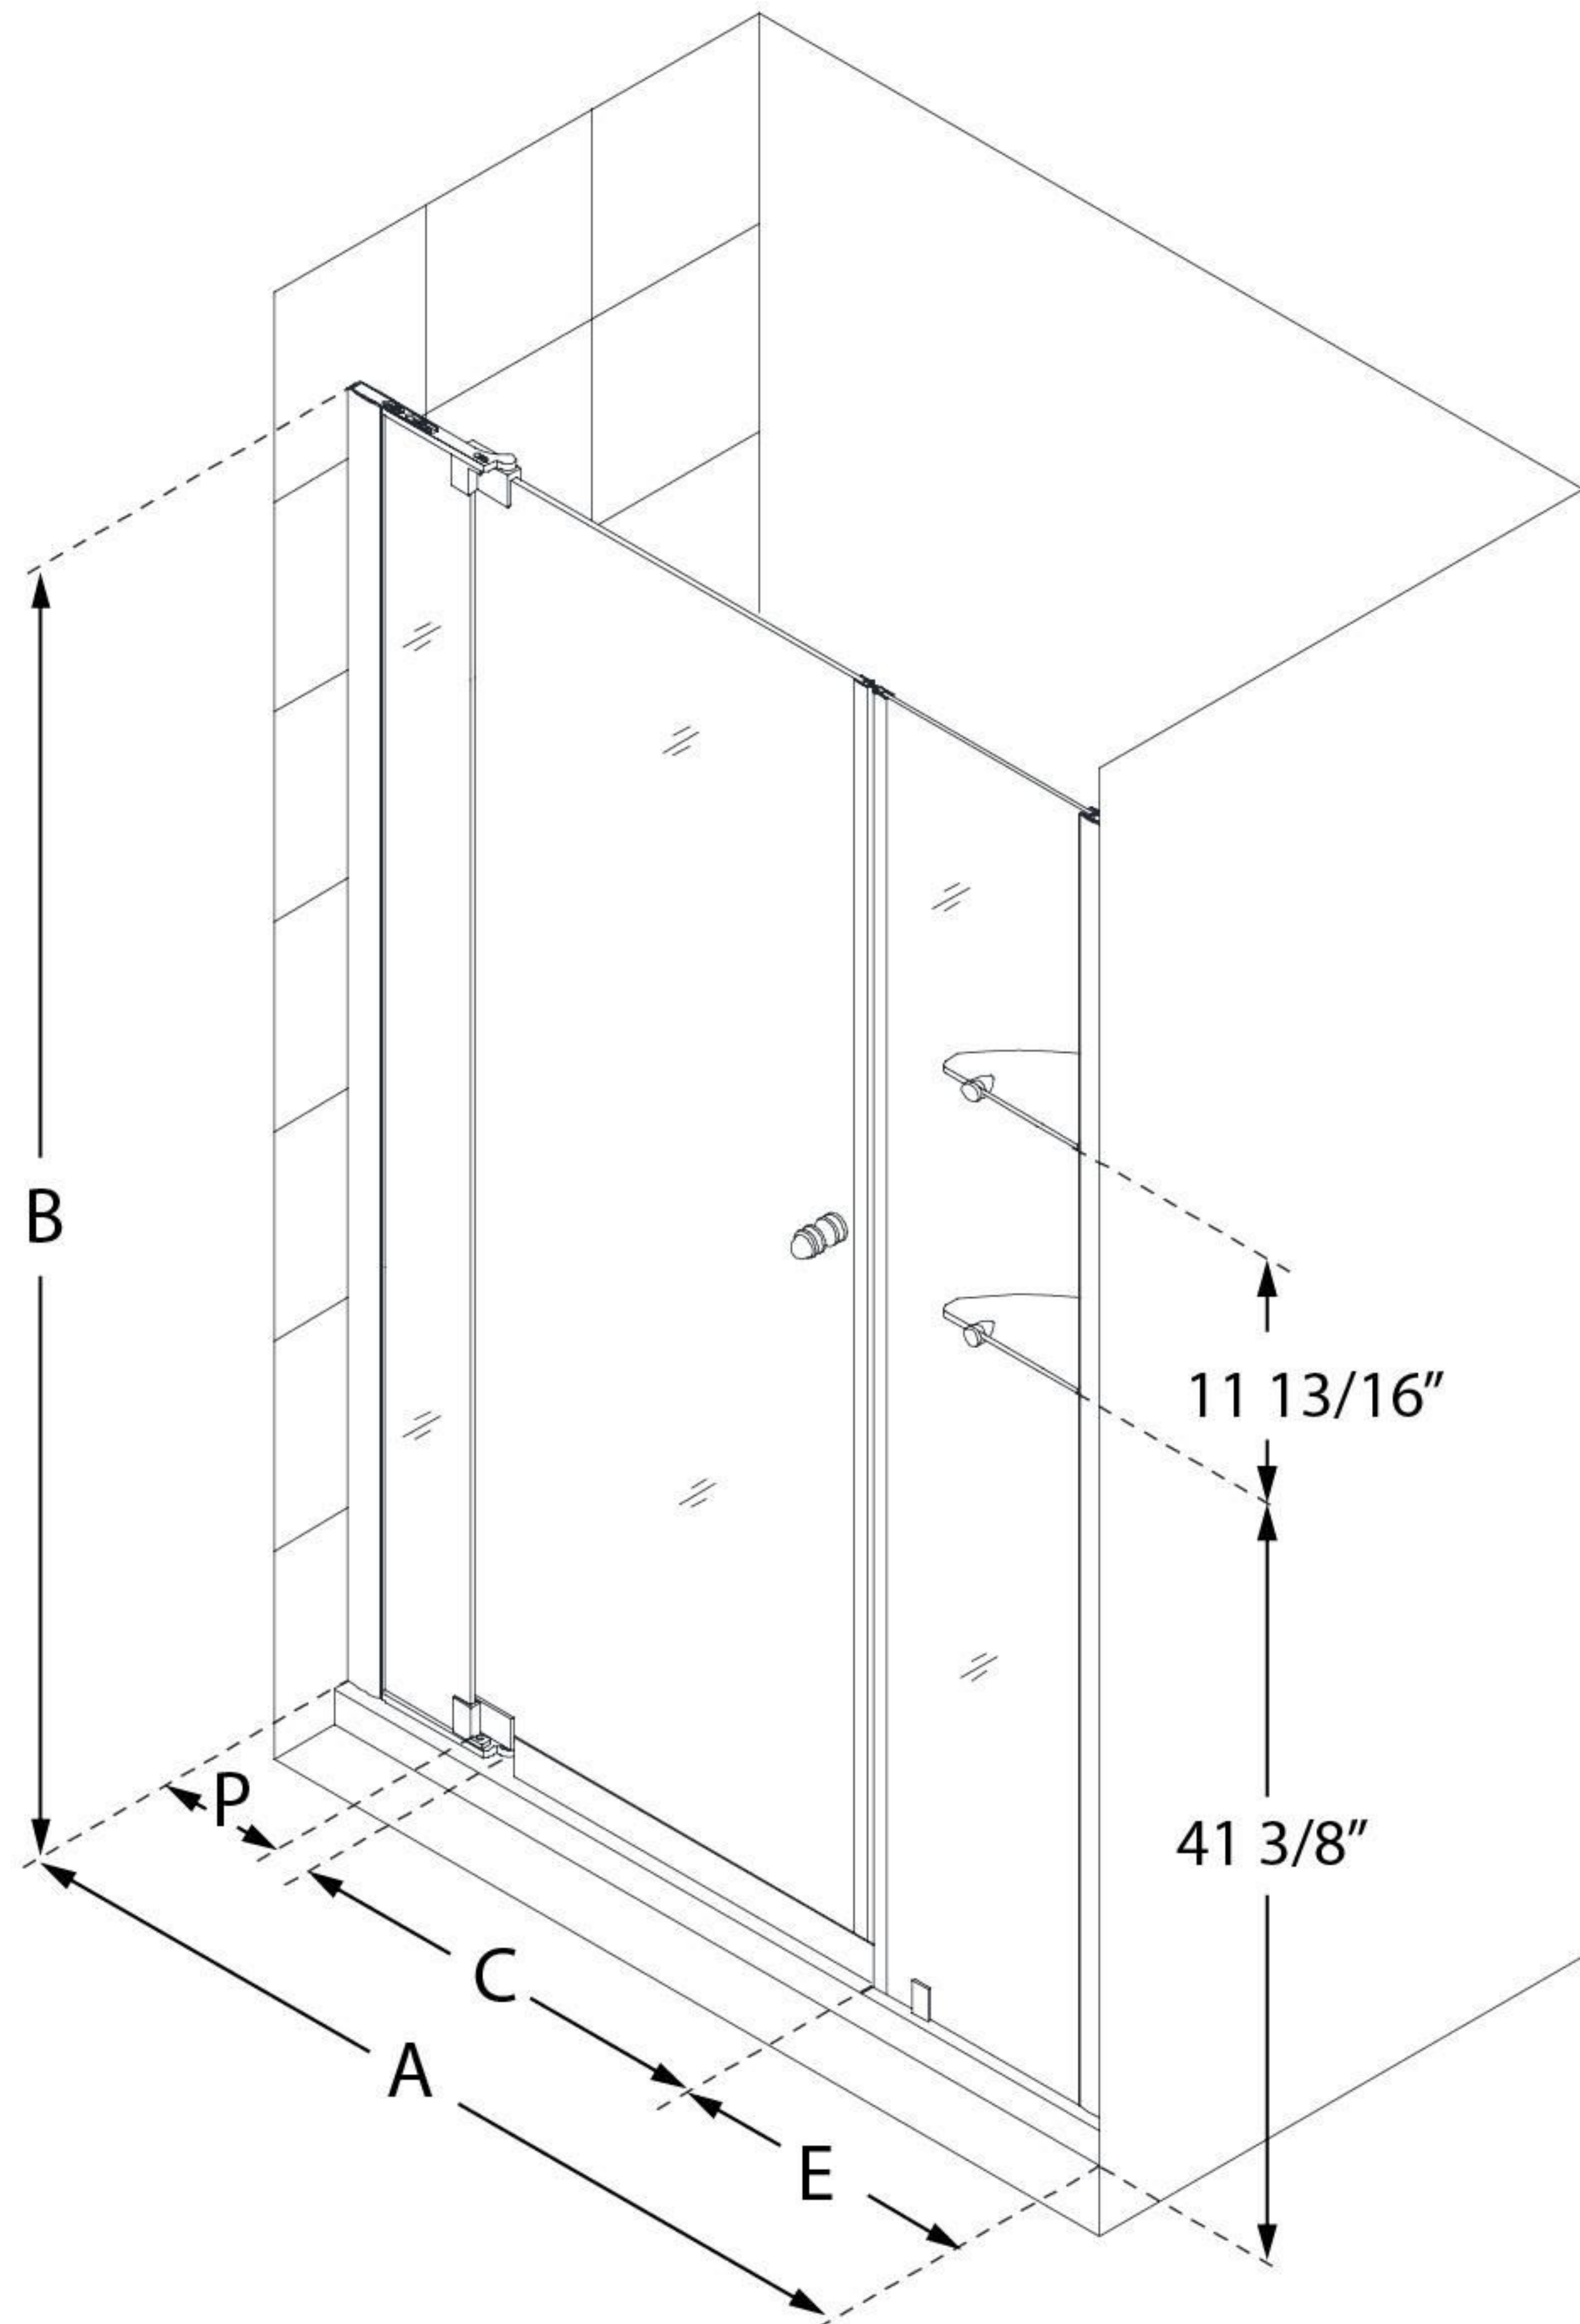

SHDR-4243728

ALLURE

DreamLine Allure 43-44" W x 73"
H Frameless Pivot Shower Door

PIVOT DOOR

CONFIGURATION DIMENSIONS:

A: 43 - 44"

MODEL WIDTH

B: 73"

MODEL HEIGHT

C: 18 3/4 - 24 3/4"

ACCESS WIDTH

D: 26 1/4"

DOOR WIDTH

E: 12"

INLINE PANEL WIDTH

P: 7 5/8"

PIVOT PANEL WIDTH

DreamLine reserves the right to update or modify the hardware or materials pictured without prior notice for the purpose of product improvement and customer satisfaction.