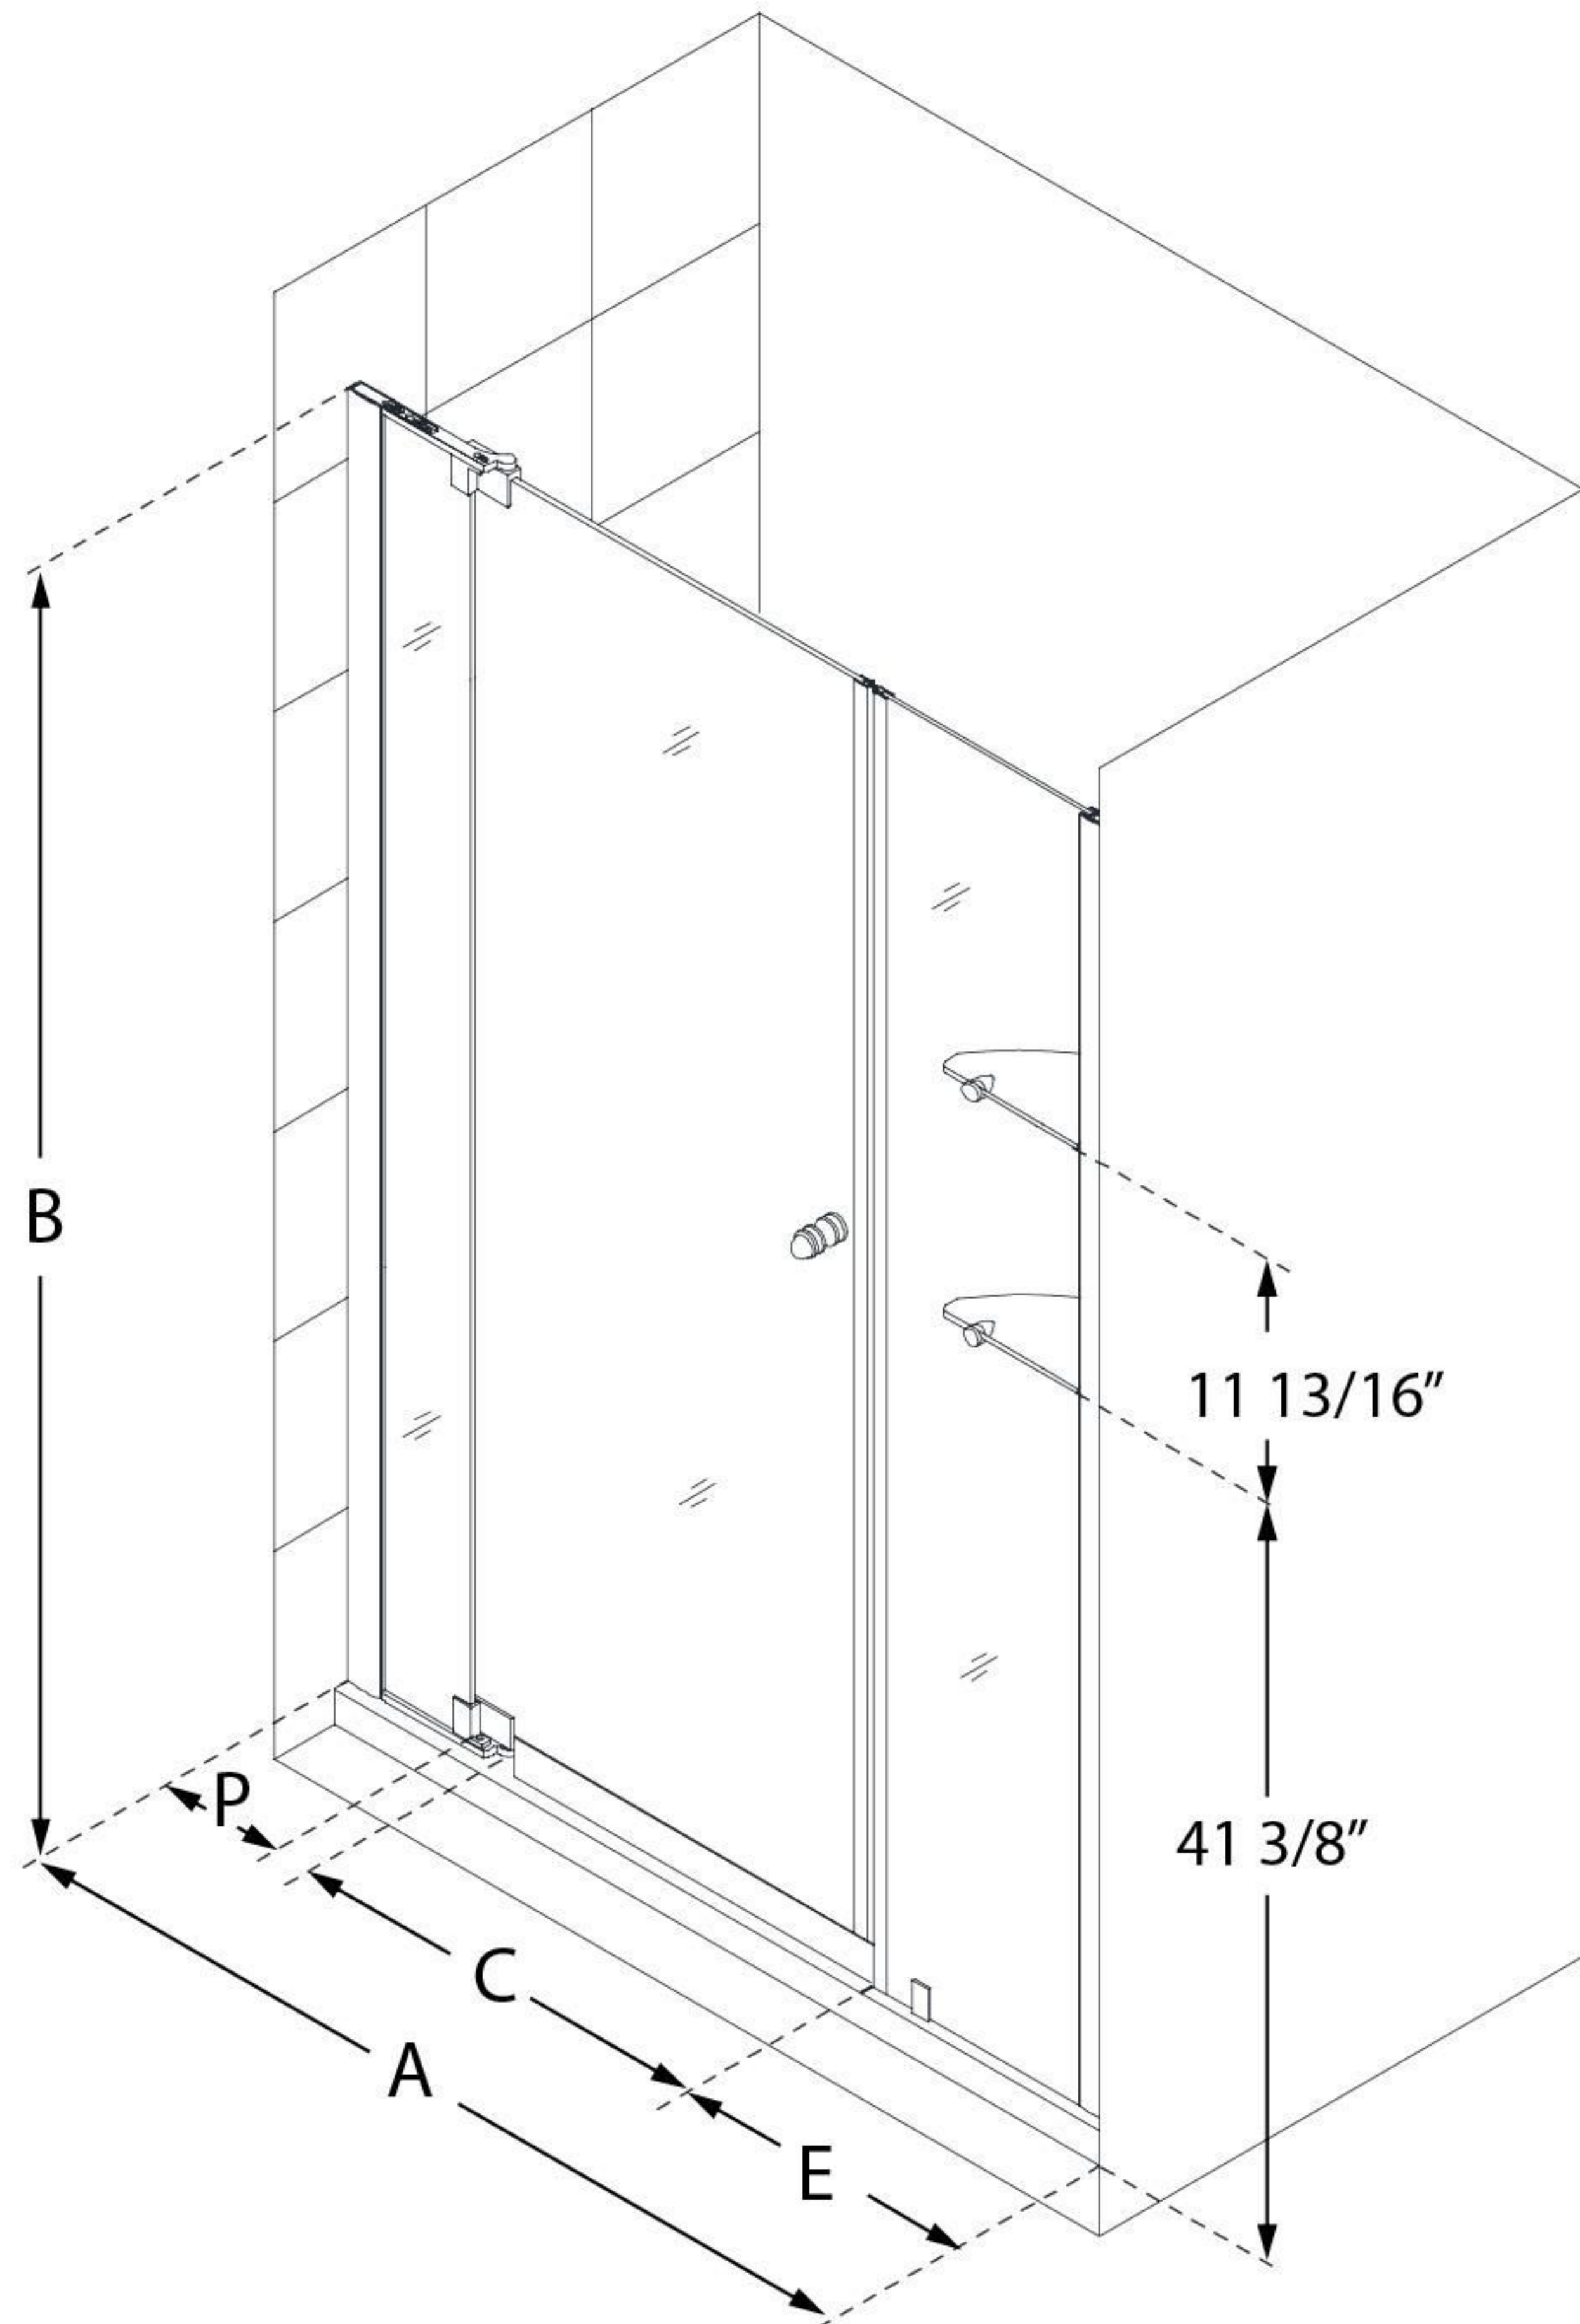

SHDR-4242728

ALLURE

DreamLine Allure 42-43" W x 73"
H Frameless Pivot Shower Door

PIVOT DOOR

CONFIGURATION DIMENSIONS:

A: 42 - 43"

MODEL WIDTH

B: 73"

MODEL HEIGHT

C: 18 3/4 - 24 3/4"

ACCESS WIDTH

D: 26 1/4"

DOOR WIDTH

E: 12"

INLINE PANEL WIDTH

P: 7 5/8"

PIVOT PANEL WIDTH

DreamLine reserves the right to update or modify the hardware or materials pictured without prior notice for the purpose of product improvement and customer satisfaction.