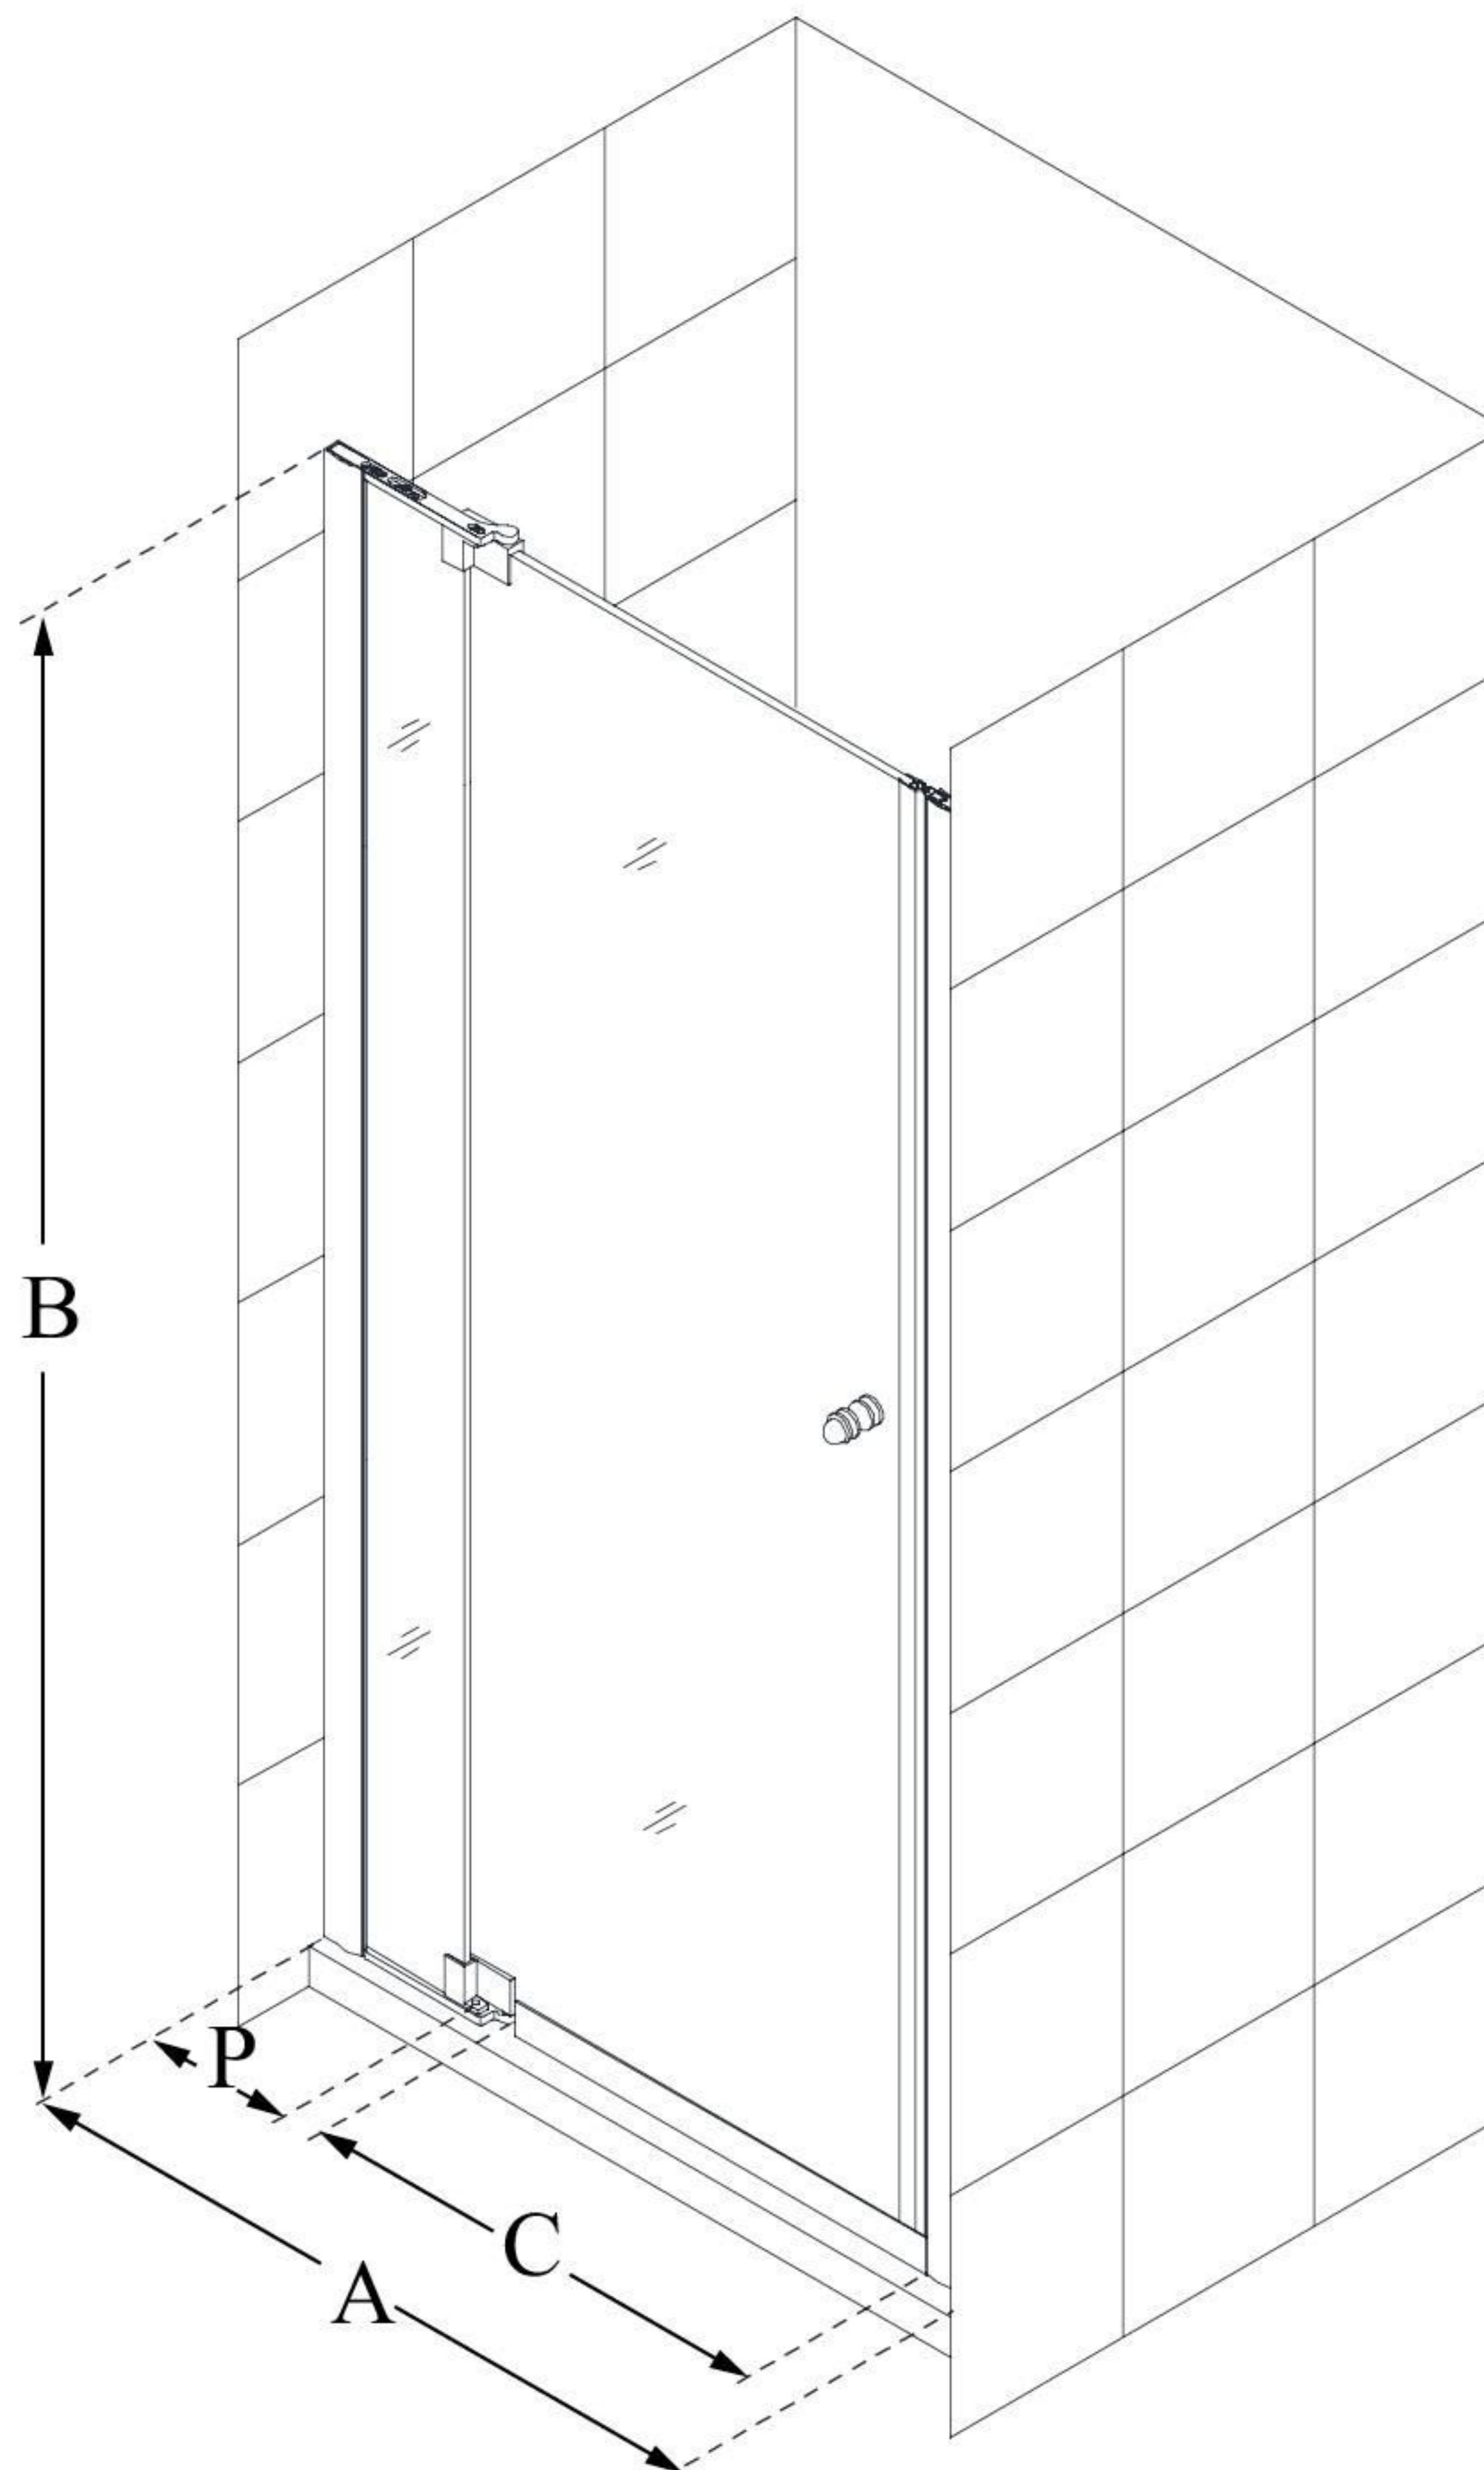

SHDR-4241728

ALLURE

DreamLine Allure 41-42" W x 73" H
Frameless Pivot Shower Door

PIVOT DOOR

CONFIGURATION DIMENSIONS:

A: 41 - 42"

MODEL WIDTH

B: 73"

MODEL HEIGHT

C: 24 3/4 - 30 3/4"

ACCESS WIDTH

D: 32 1/4"

DOOR WIDTH

E: --

INLINE PANEL WIDTH

P: 7 5/8"

PIVOT PANEL WIDTH

DreamLine reserves the right to update or modify the hardware or materials pictured without prior notice for the purpose of product improvement and customer satisfaction.