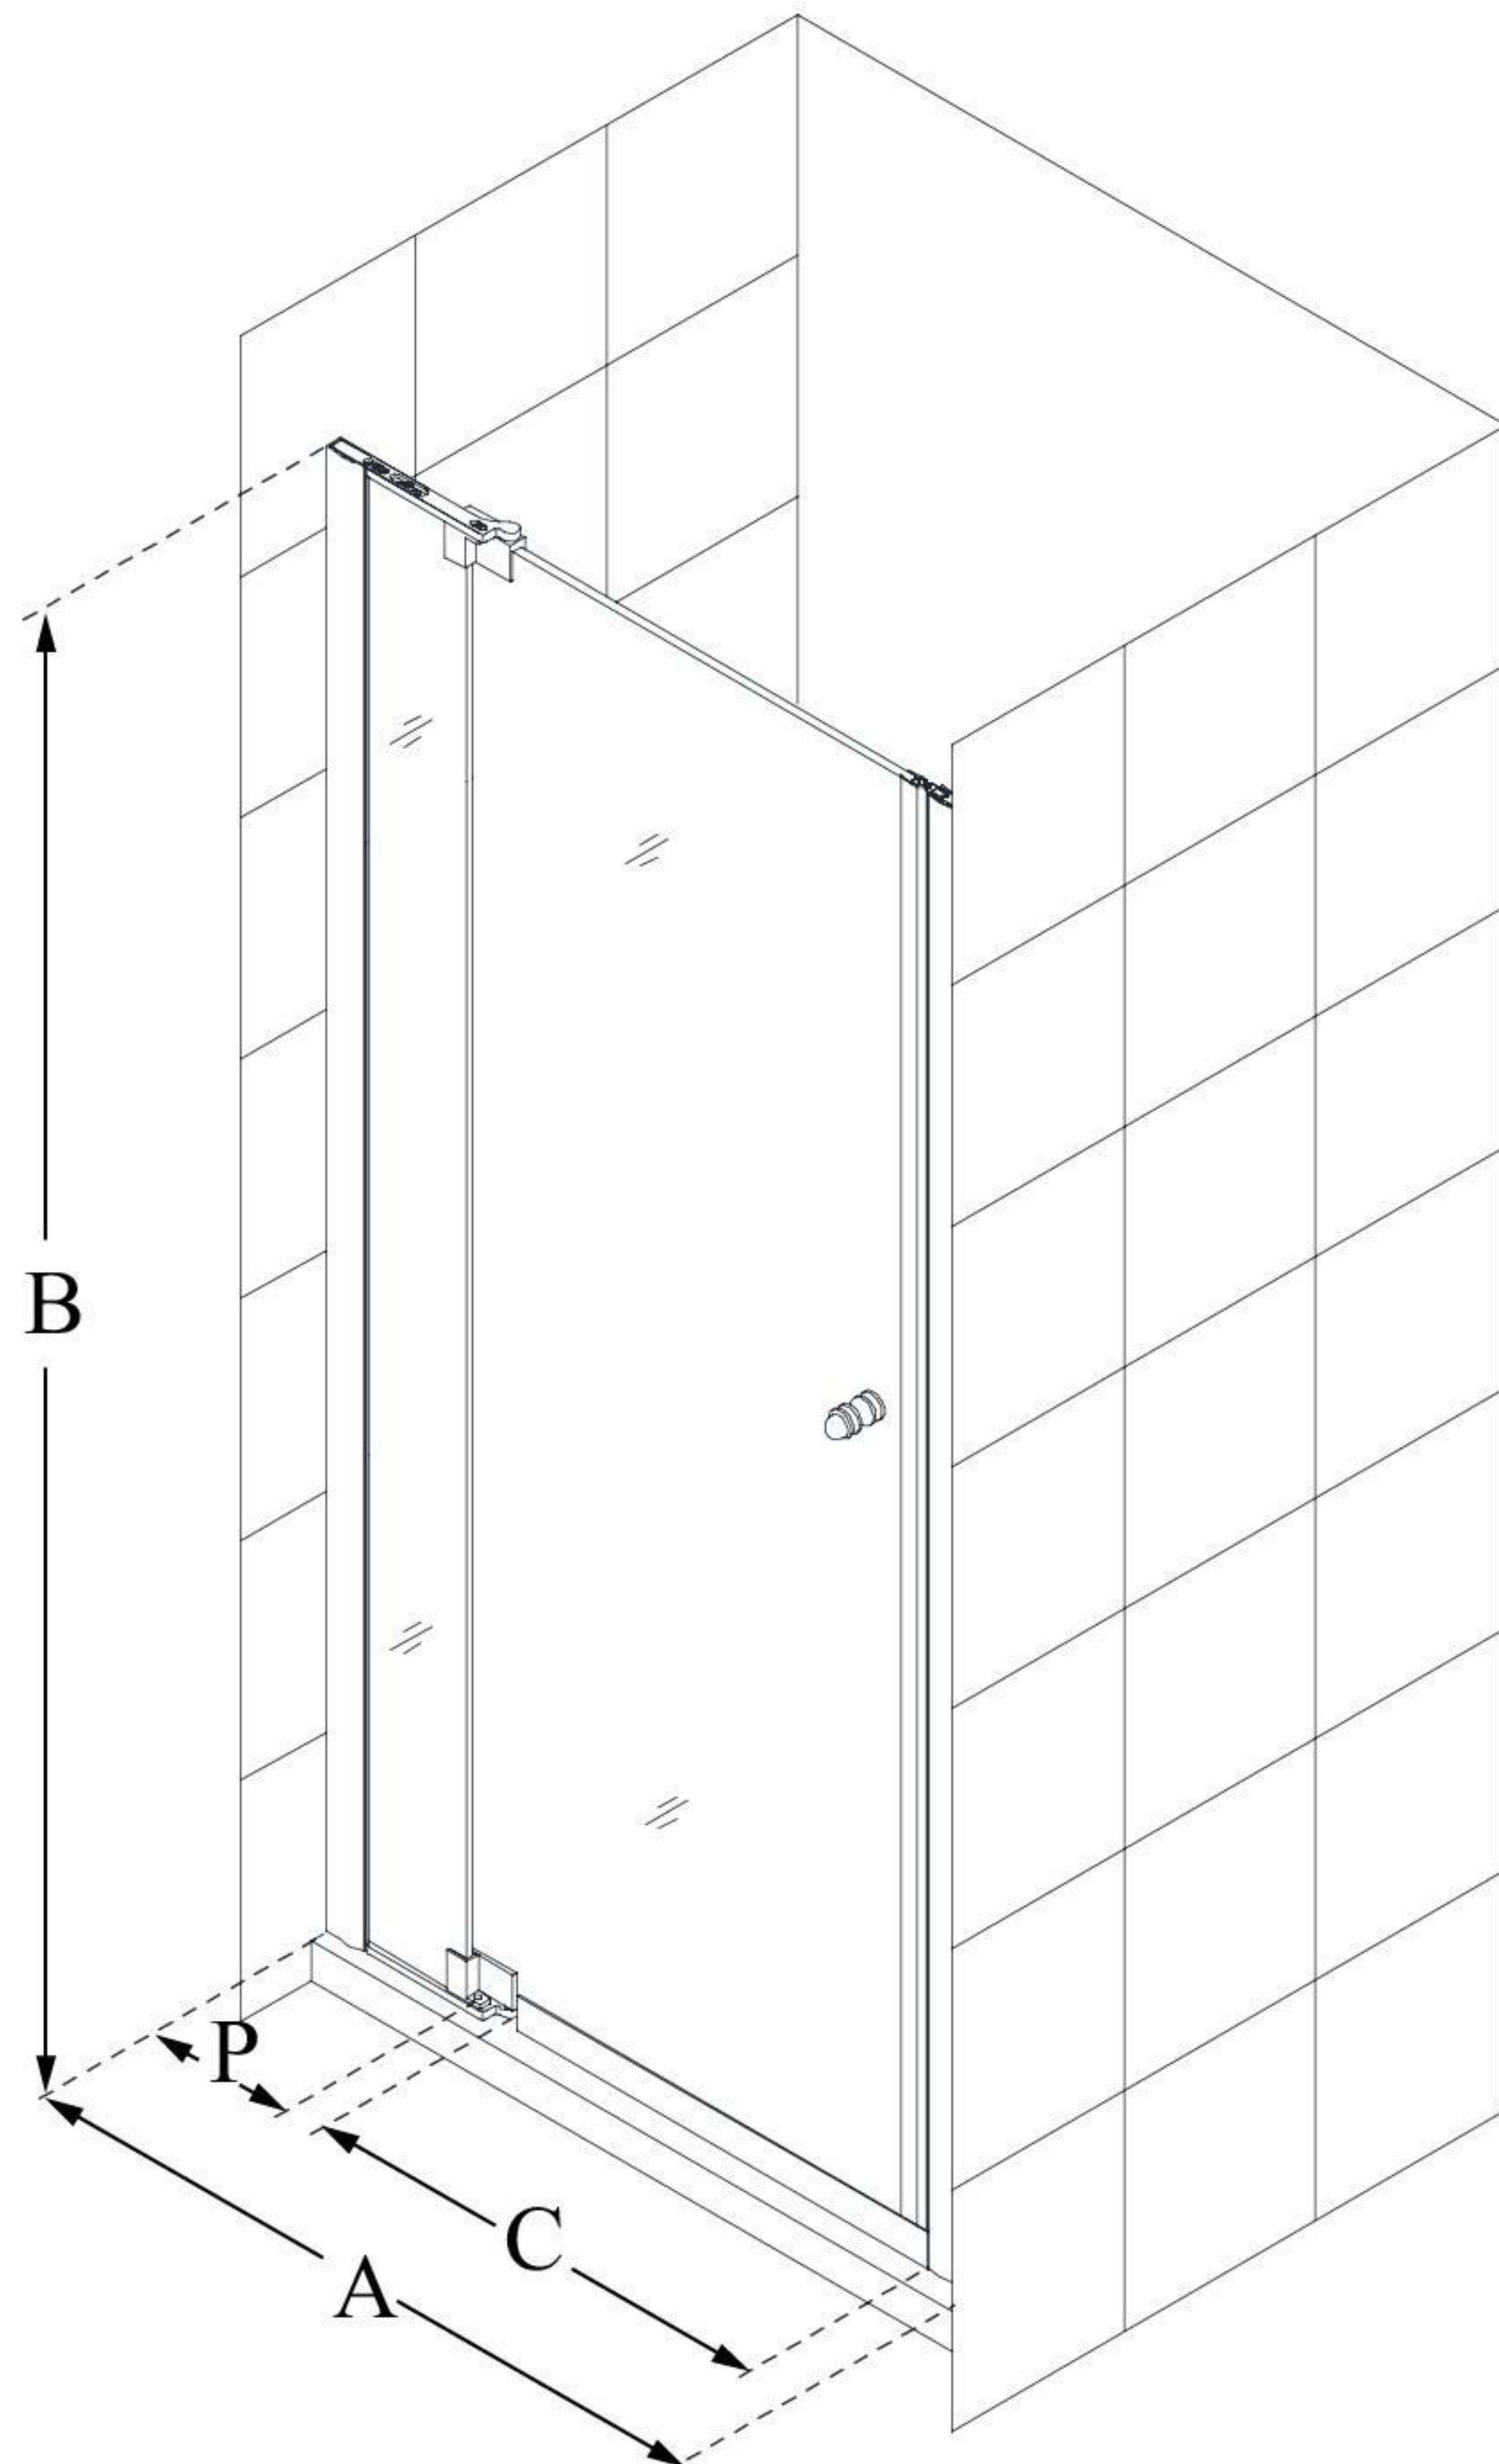

SHDR-4240728

ALLURE

DreamLine Allure 40-41" W x 73" H
Frameless Pivot Shower Door

PIVOT DOOR

CONFIGURATION DIMENSIONS:

A: 40 - 41"

MODEL WIDTH

B: 73"

MODEL HEIGHT

C: 24 3/4 - 30 3/4"

ACCESS WIDTH

D: 32 1/4"

DOOR WIDTH

E: --

INLINE PANEL WIDTH

P: 7 5/8"

PIVOT PANEL WIDTH

DreamLine reserves the right to update or modify the hardware or materials pictured without prior notice for the purpose of product improvement and customer satisfaction.