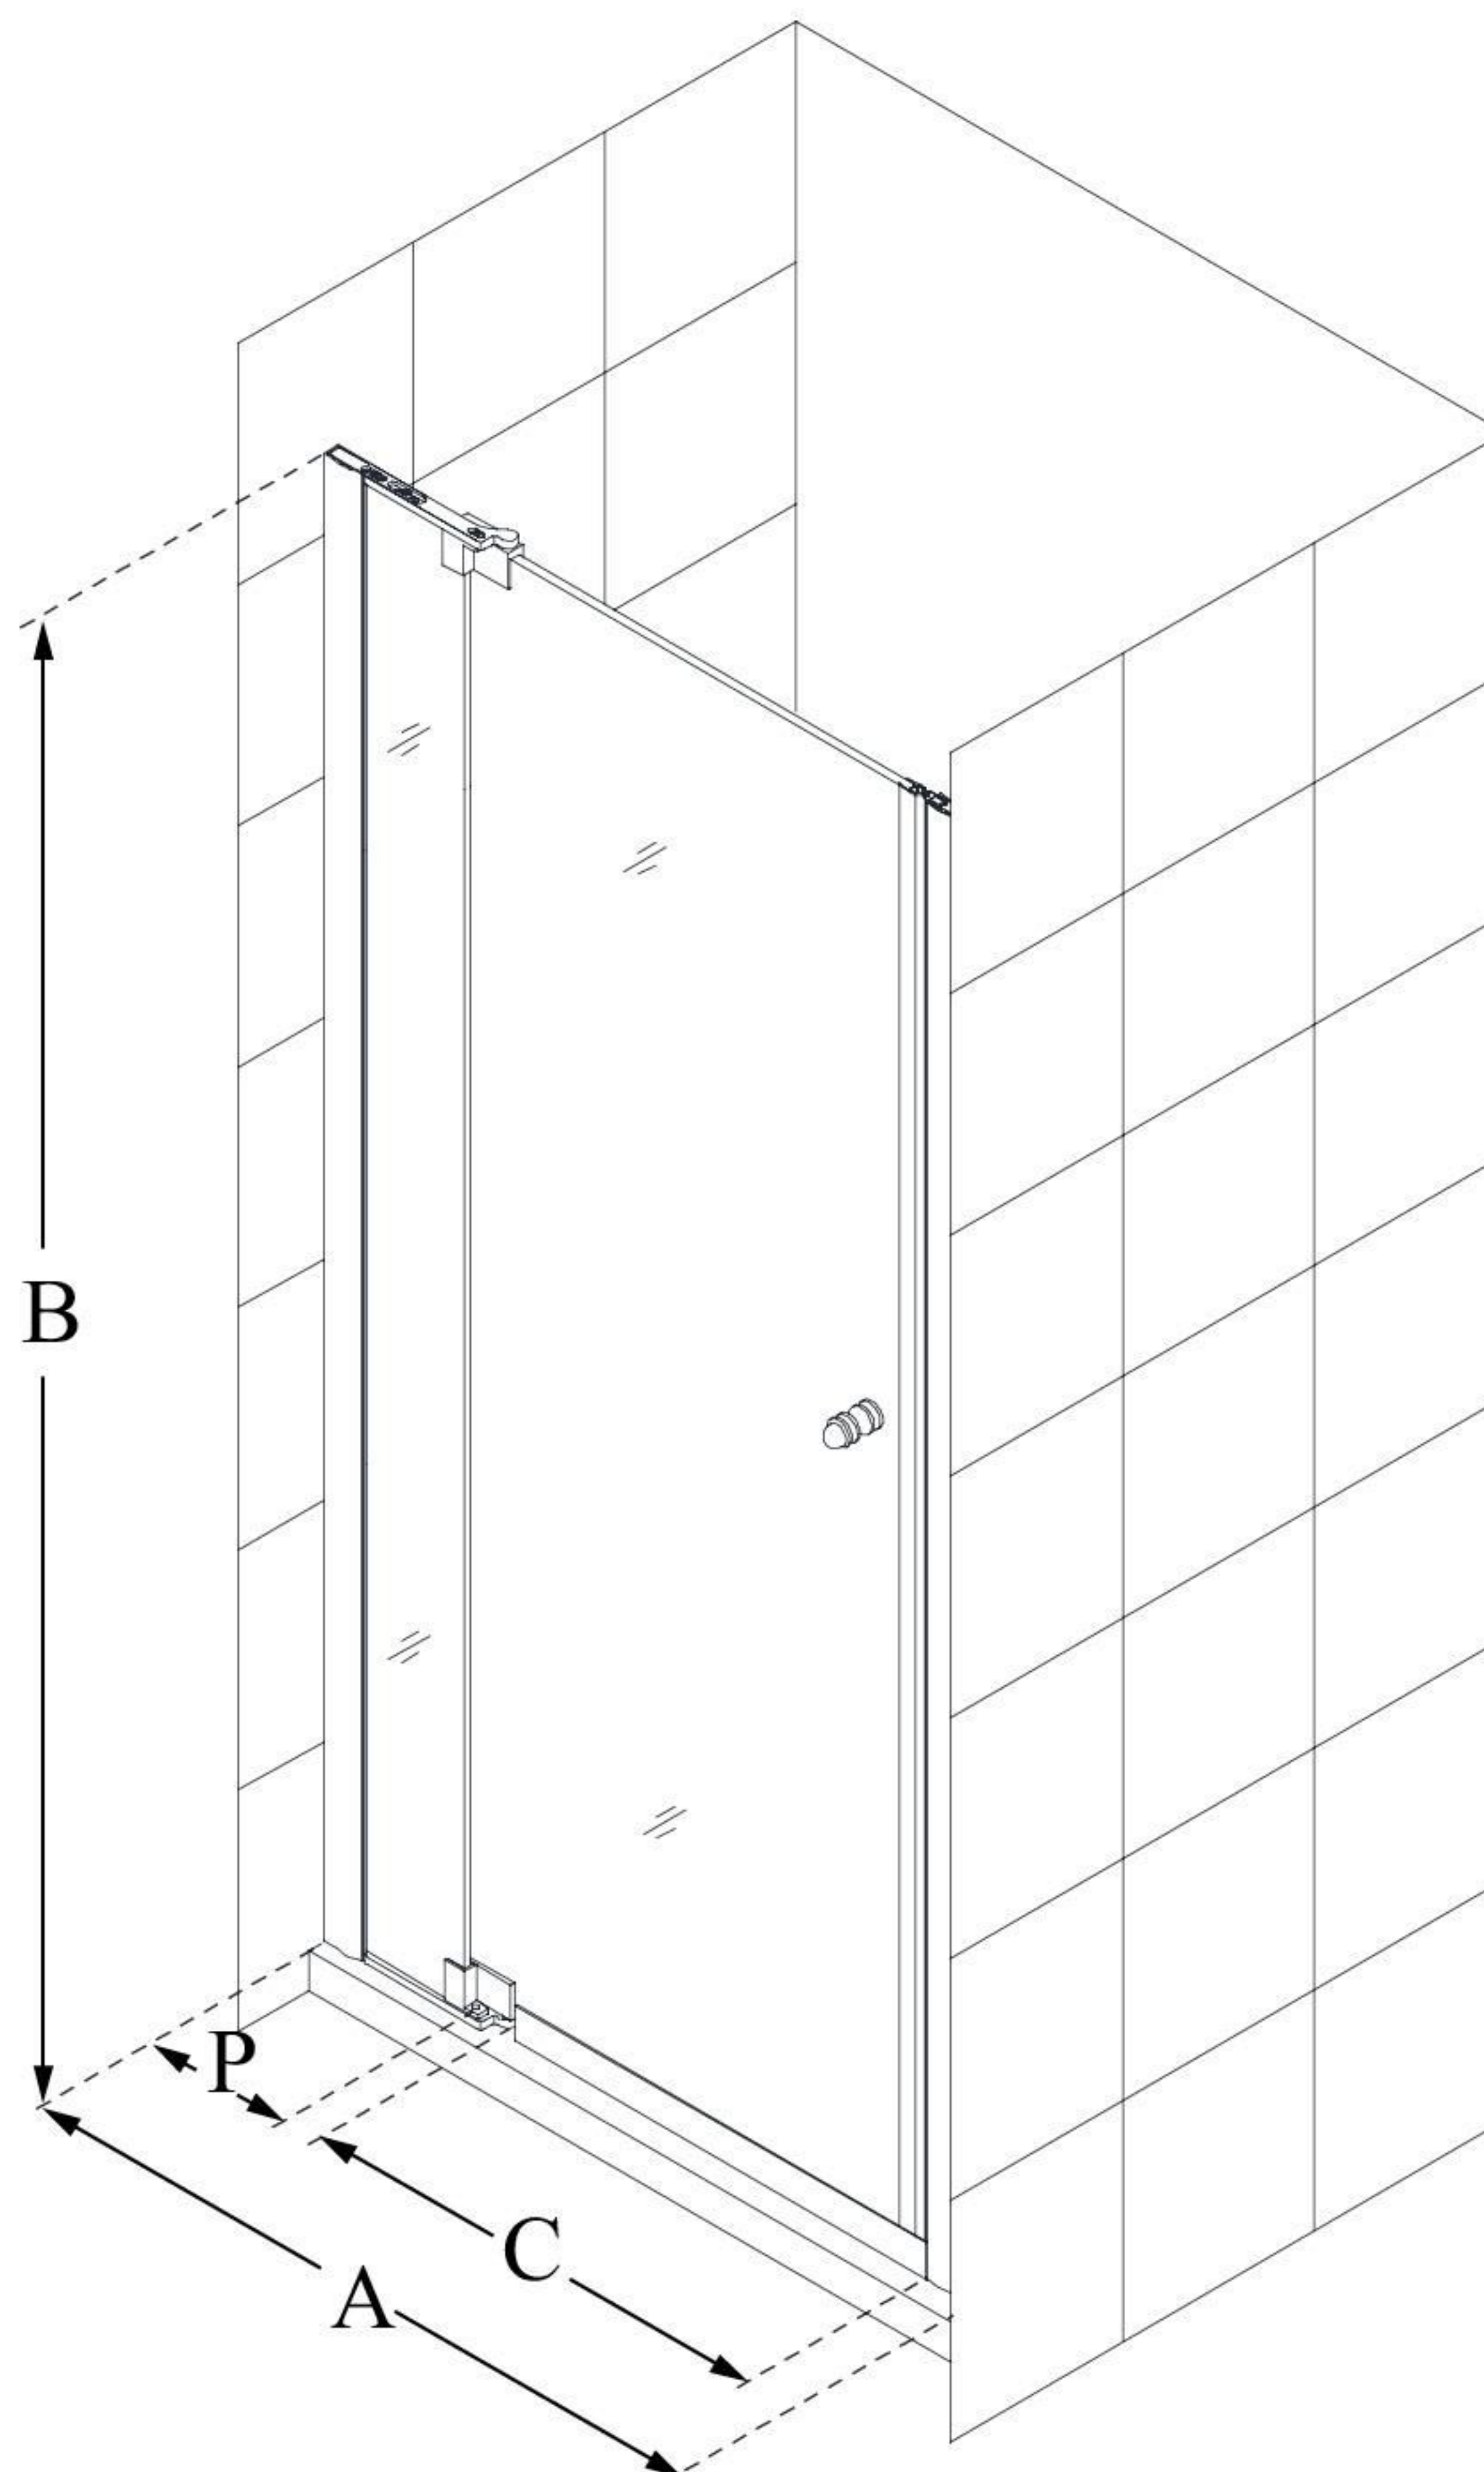

SHDR-4238728

ALLURE

DreamLine Allure 38-39" W x 73"
H Frameless Pivot Shower Door

PIVOT DOOR

CONFIGURATION DIMENSIONS:

A: 38 - 39"

MODEL WIDTH

B: 73"

MODEL HEIGHT

C: 24 3/4 - 30 3/4"

ACCESS WIDTH

D: 32 1/4"

DOOR WIDTH

E: --

INLINE PANEL WIDTH

P: 7 5/8"

PIVOT PANEL WIDTH

DreamLine reserves the right to update or modify the hardware or materials pictured without prior notice for the purpose of product improvement and customer satisfaction.