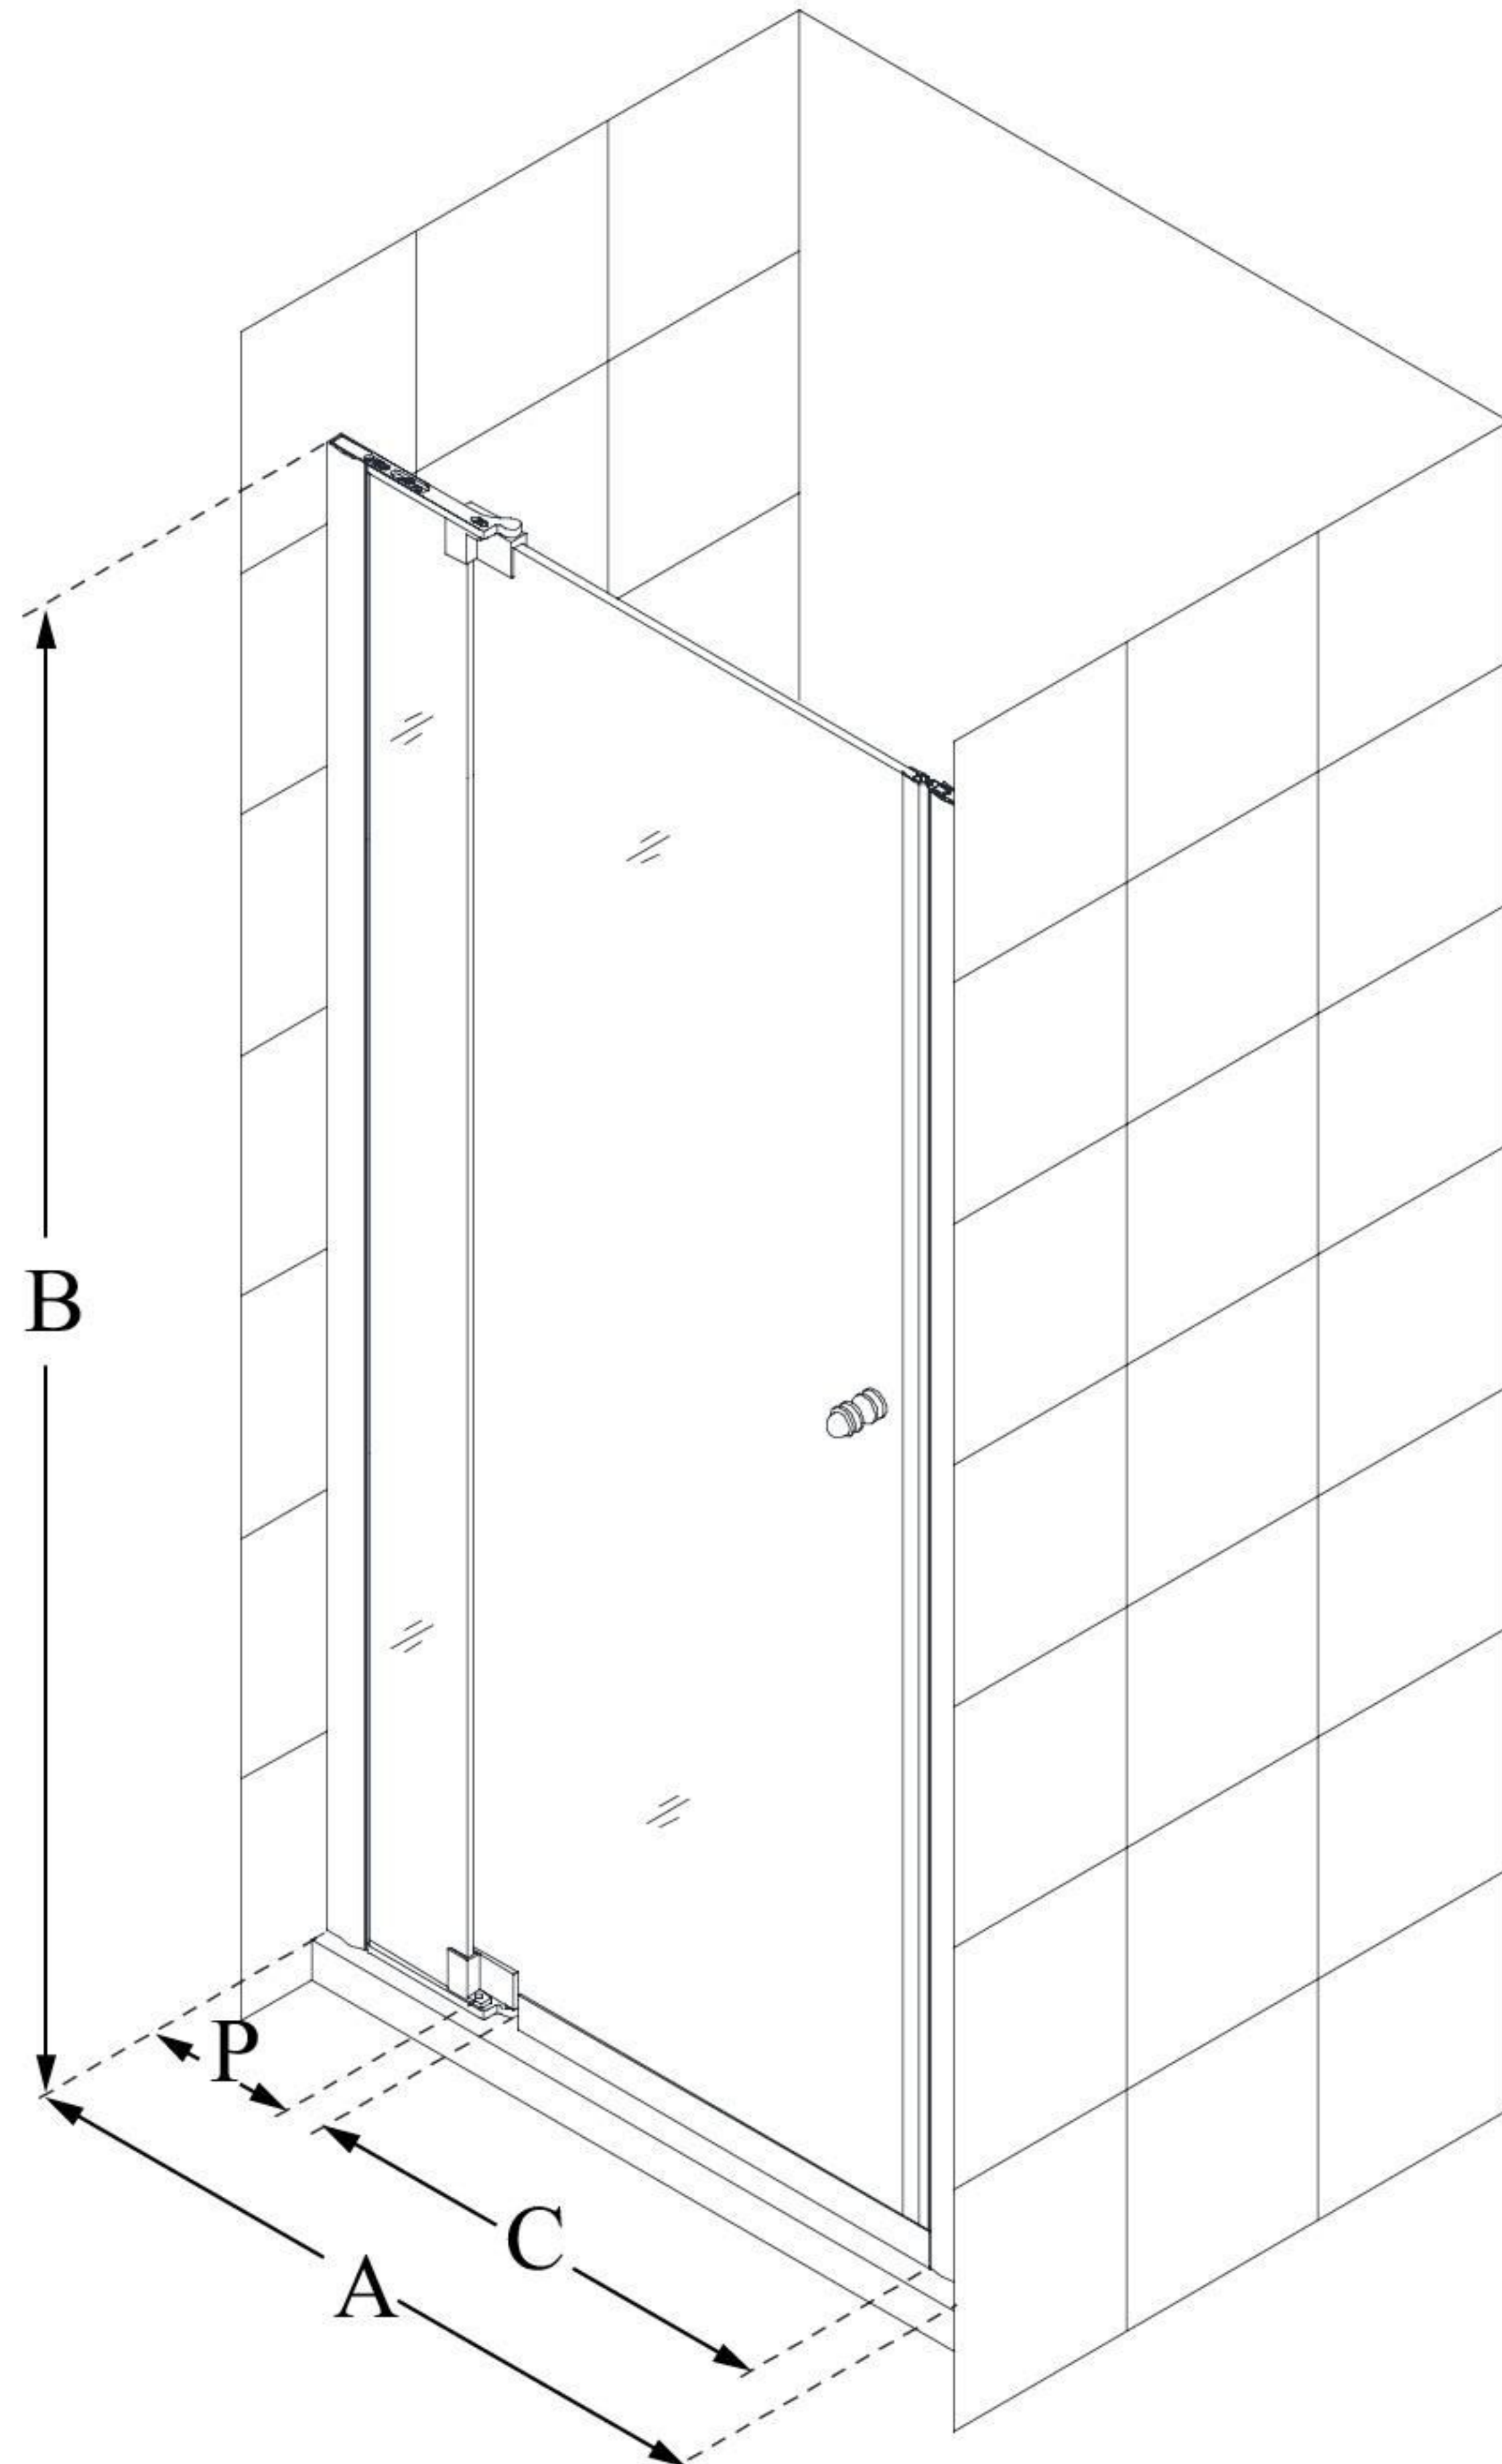

SHDR-4236728

ALLURE

DreamLine Allure 36-37" W x 73" H
Frameless Pivot Shower Door

PIVOT DOOR

CONFIGURATION DIMENSIONS:

A: 36 - 37"

MODEL WIDTH

B: 73"

MODEL HEIGHT

C: 24 3/4 - 30 3/4"

ACCESS WIDTH

D: 32 1/4"

DOOR WIDTH

E: --

INLINE PANEL WIDTH

P: 7 5/8"

PIVOT PANEL WIDTH

DreamLine reserves the right to update or modify the hardware or materials pictured without prior notice for the purpose of product improvement and customer satisfaction.