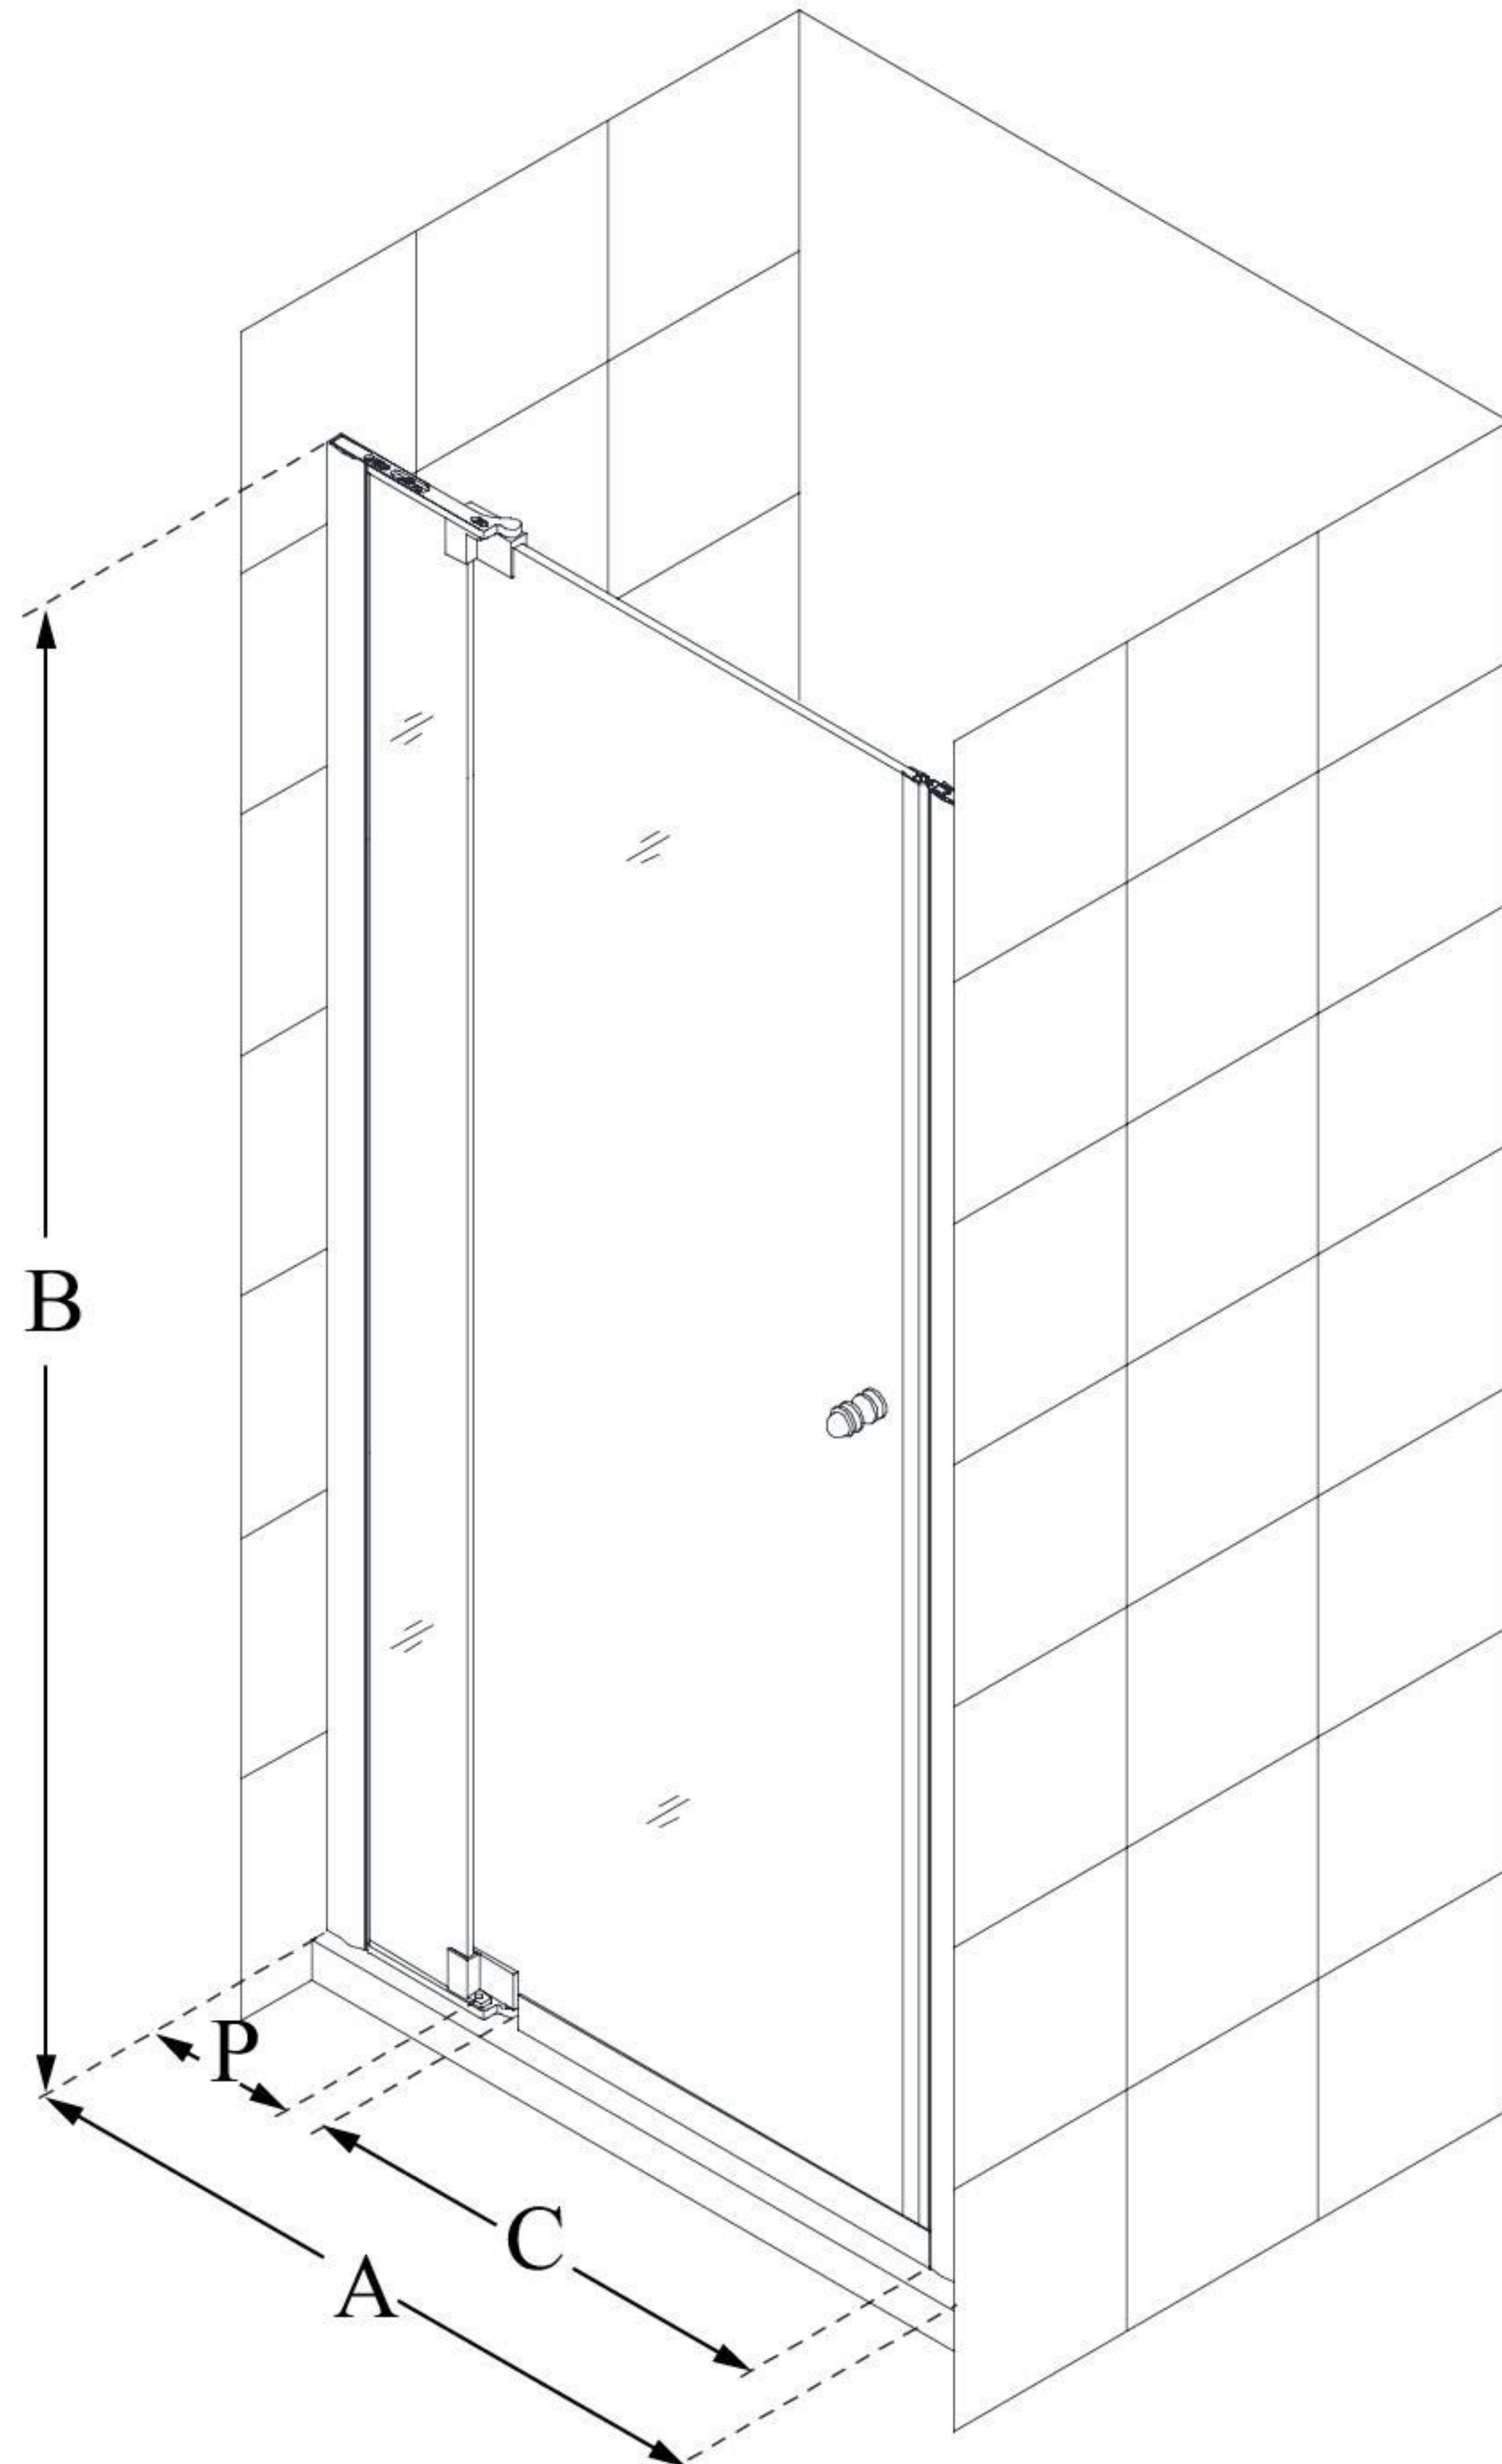

SHDR-4235728

ALLURE

DreamLine Allure 35-36" W x 73"
H Frameless Pivot Shower Door

PIVOT DOOR

CONFIGURATION DIMENSIONS:

A: 35 - 36"

MODEL WIDTH

B: 73"

MODEL HEIGHT

C: 18 3/4 - 24 3/4"

ACCESS WIDTH

D: 26 1/4"

DOOR WIDTH

E: --

INLINE PANEL WIDTH

P: 7 5/8"

PIVOT PANEL WIDTH

DreamLine reserves the right to update or modify the hardware or materials pictured without prior notice for the purpose of product improvement and customer satisfaction.