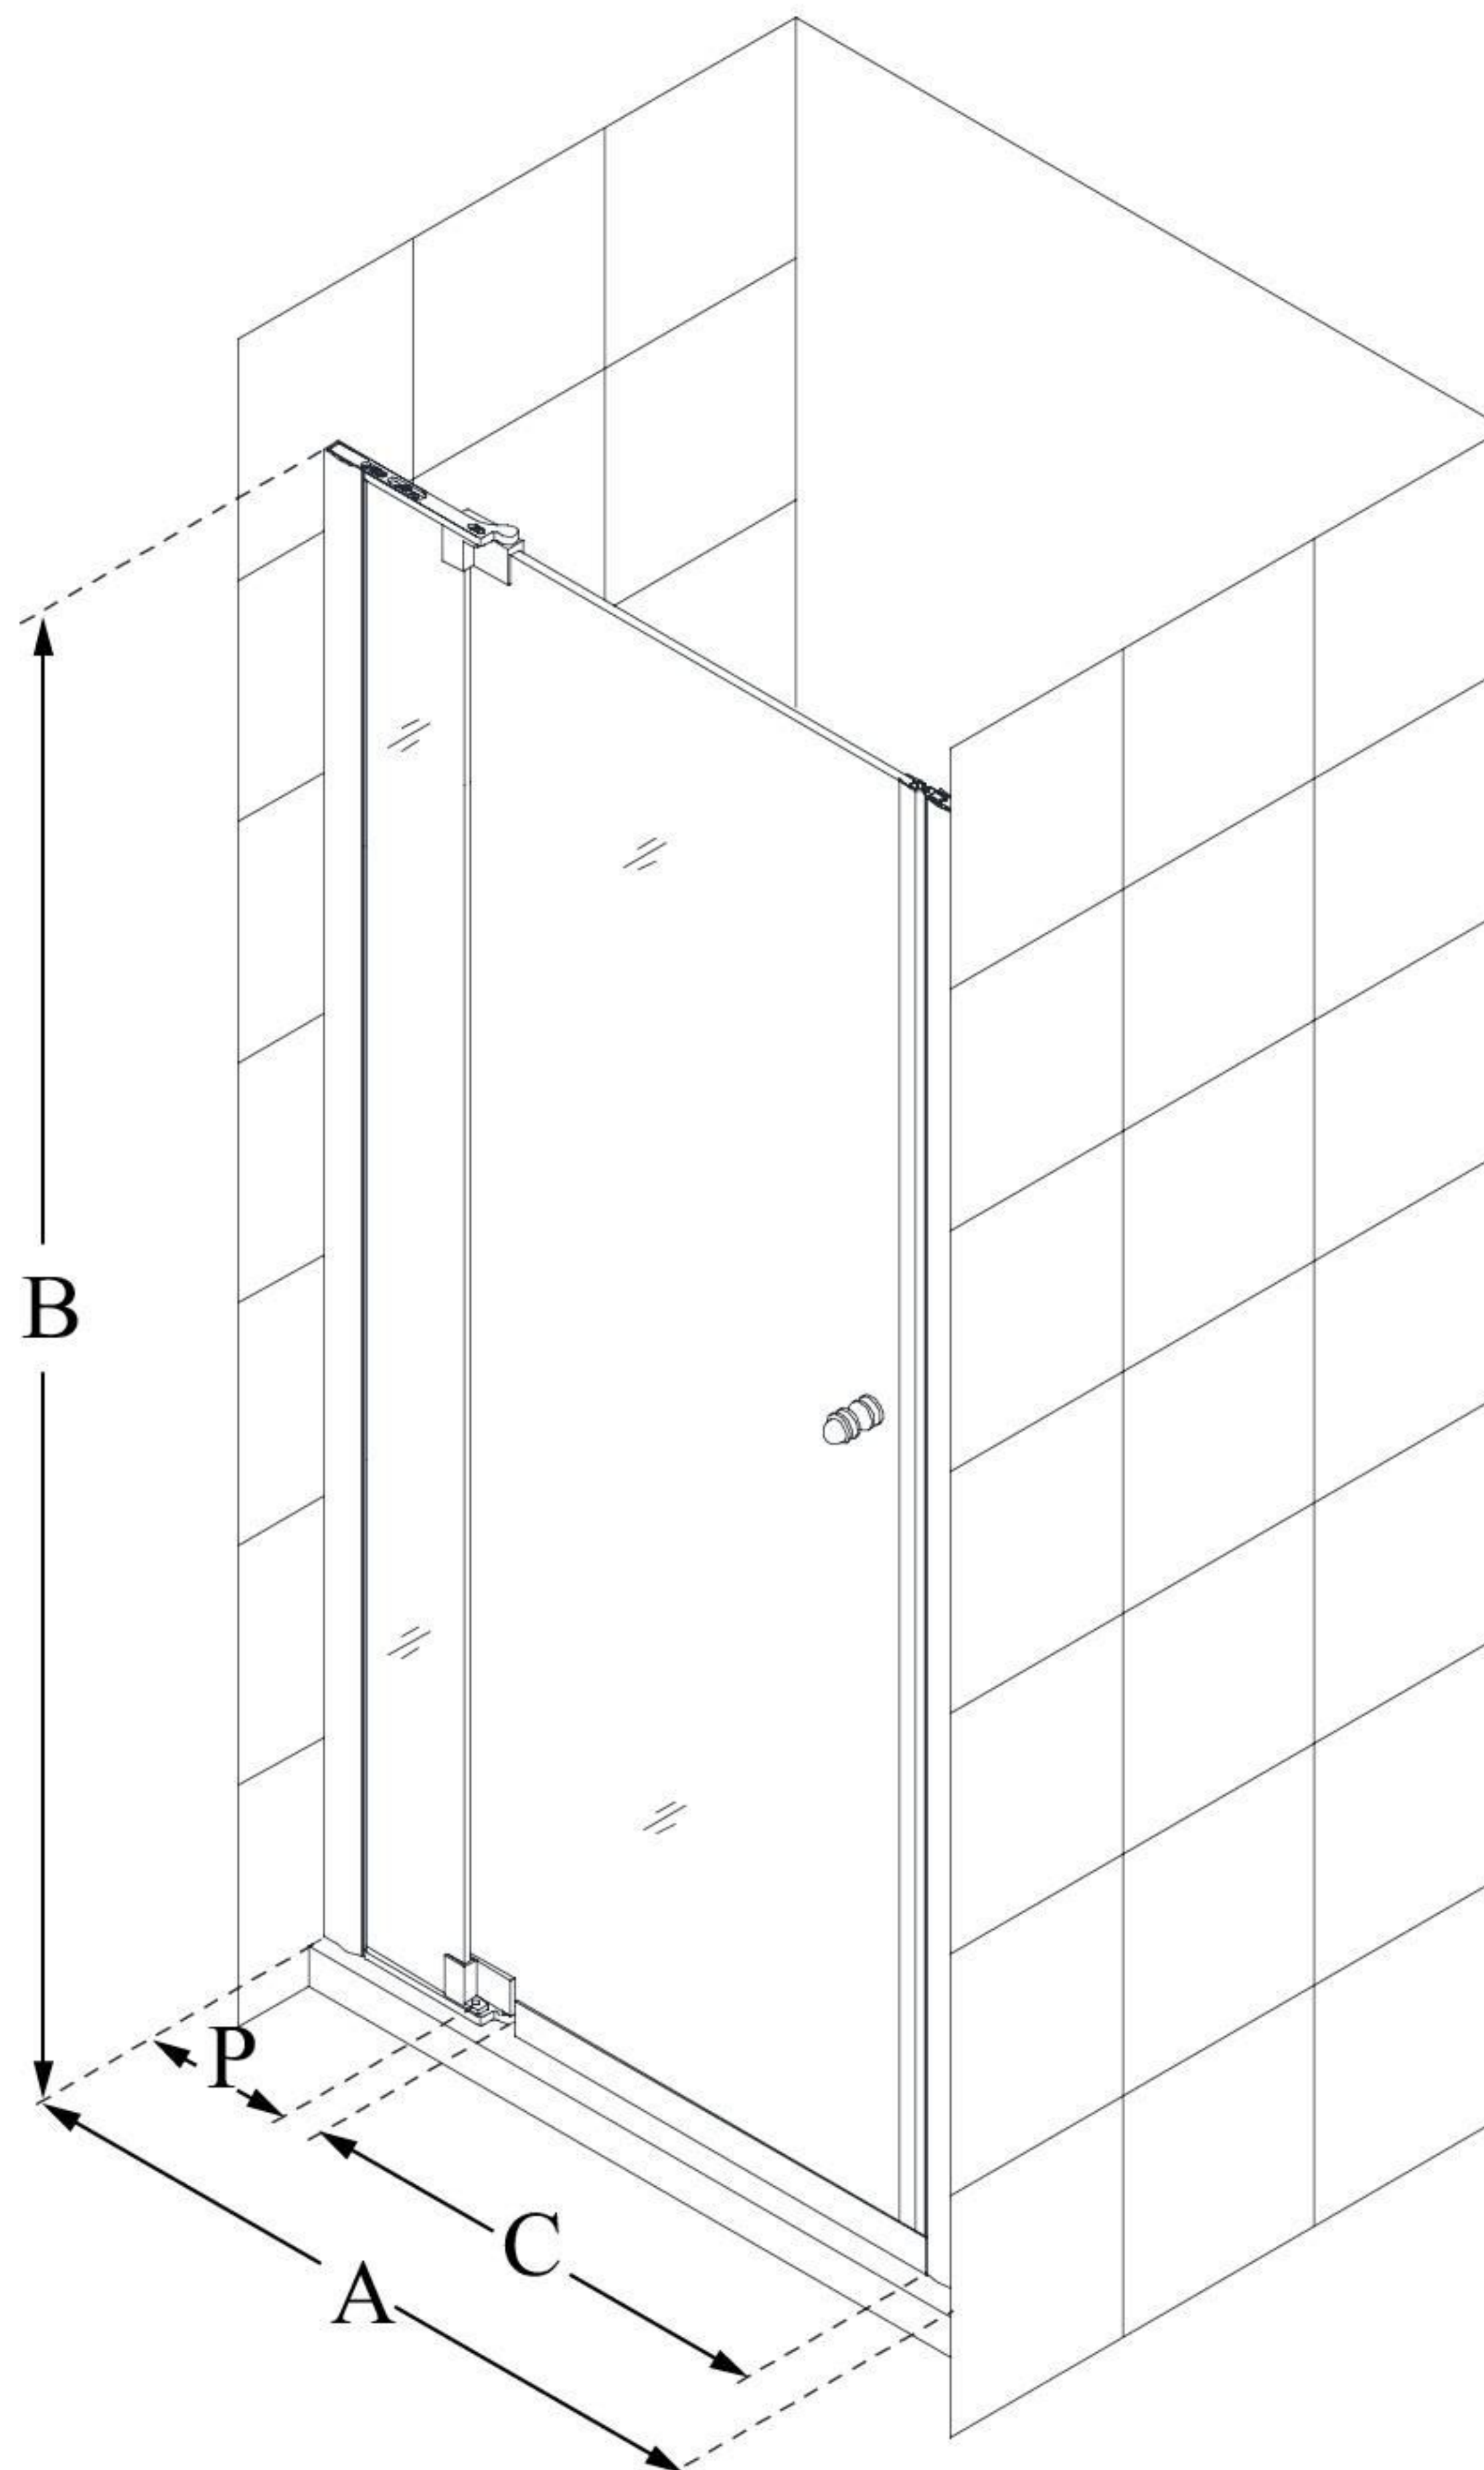

# ALLURE

DreamLine Allure 34-35" W x 73"  
H Frameless Pivot Shower Door

**PIVOT DOOR**

## CONFIGURATION DIMENSIONS:

**A: 34 - 35"**

MODEL WIDTH

**B: 73"**

MODEL HEIGHT

**C: 18 3/4 - 24 3/4"**

ACCESS WIDTH

**D: 26 1/4"**

DOOR WIDTH

**E: --**

INLINE PANEL WIDTH

**P: 7 5/8"**

PIVOT PANEL WIDTH

DreamLine reserves the right to update or modify the hardware or materials pictured without prior notice for the purpose of product improvement and customer satisfaction.