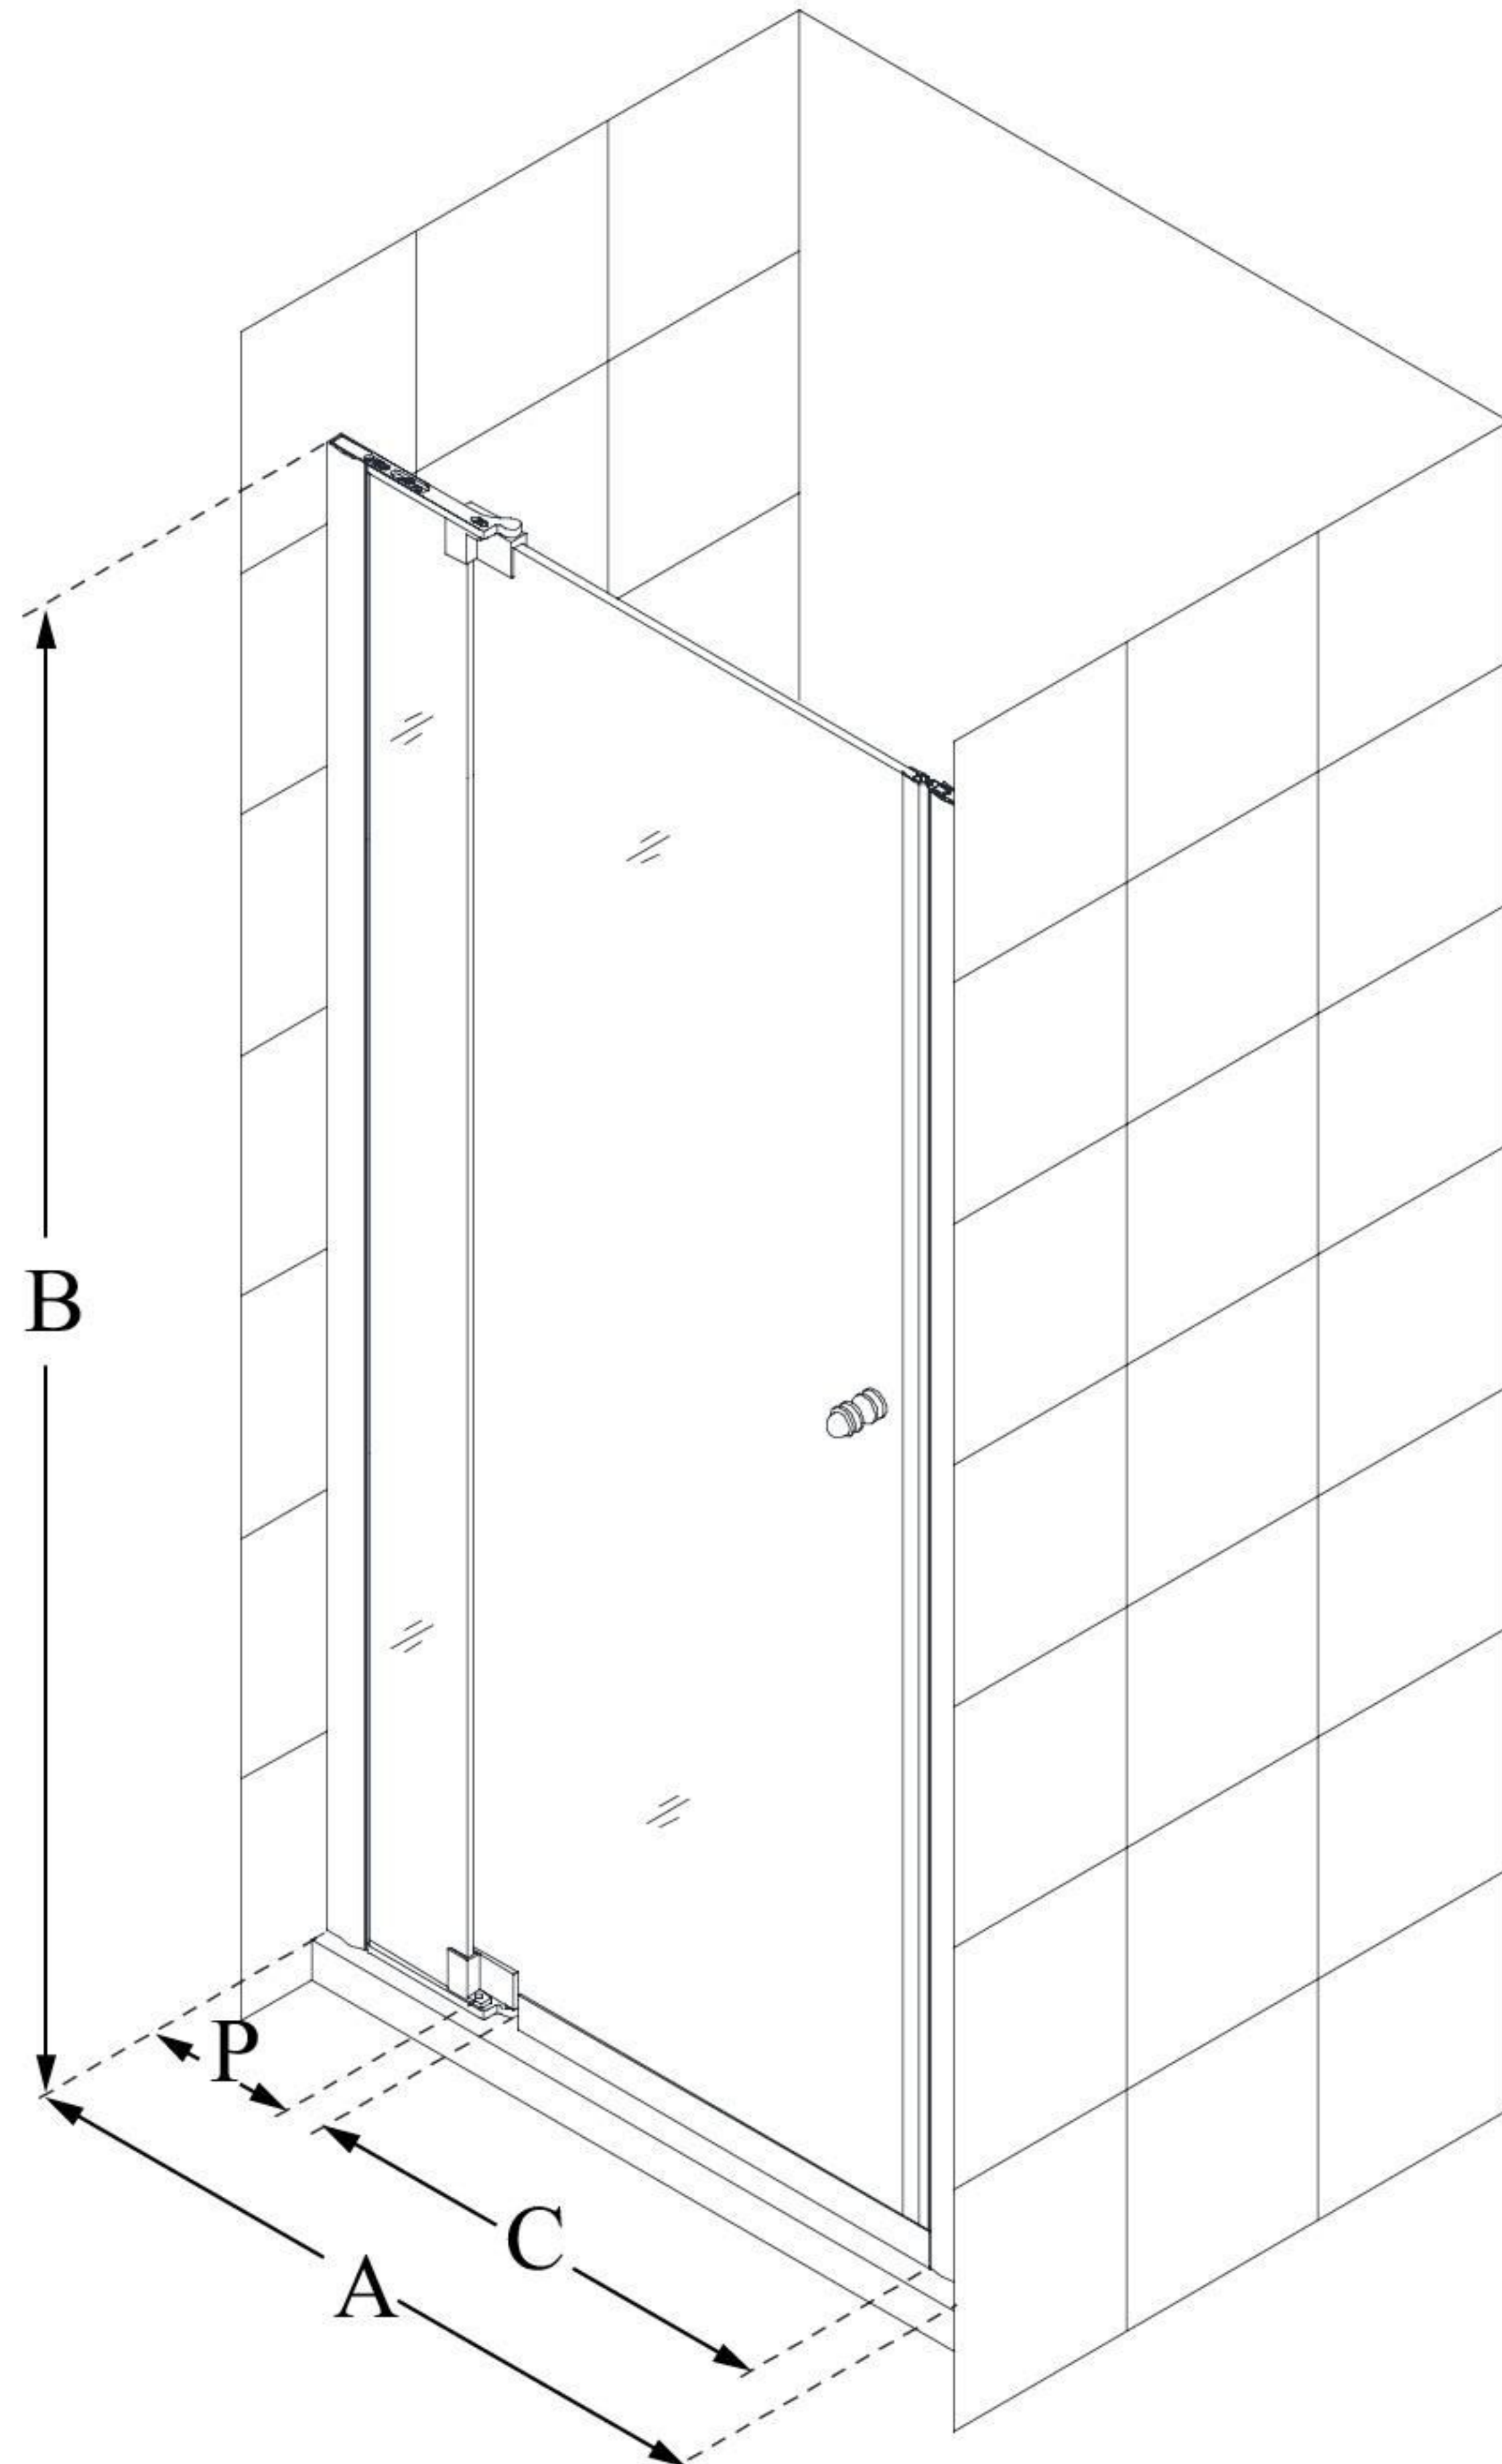

# ALLURE

DreamLine Allure 33-34" W x 73"  
H Frameless Pivot Shower Door

**PIVOT DOOR**

## CONFIGURATION DIMENSIONS:

**A: 33 - 34"**

MODEL WIDTH

**B: 73"**

MODEL HEIGHT

**C: 18 3/4 - 24 3/4"**

ACCESS WIDTH

**D: 26 1/4"**

DOOR WIDTH

**E: --**

INLINE PANEL WIDTH

**P: 7 5/8"**

PIVOT PANEL WIDTH

DreamLine reserves the right to update or modify the hardware or materials pictured without prior notice for the purpose of product improvement and customer satisfaction.