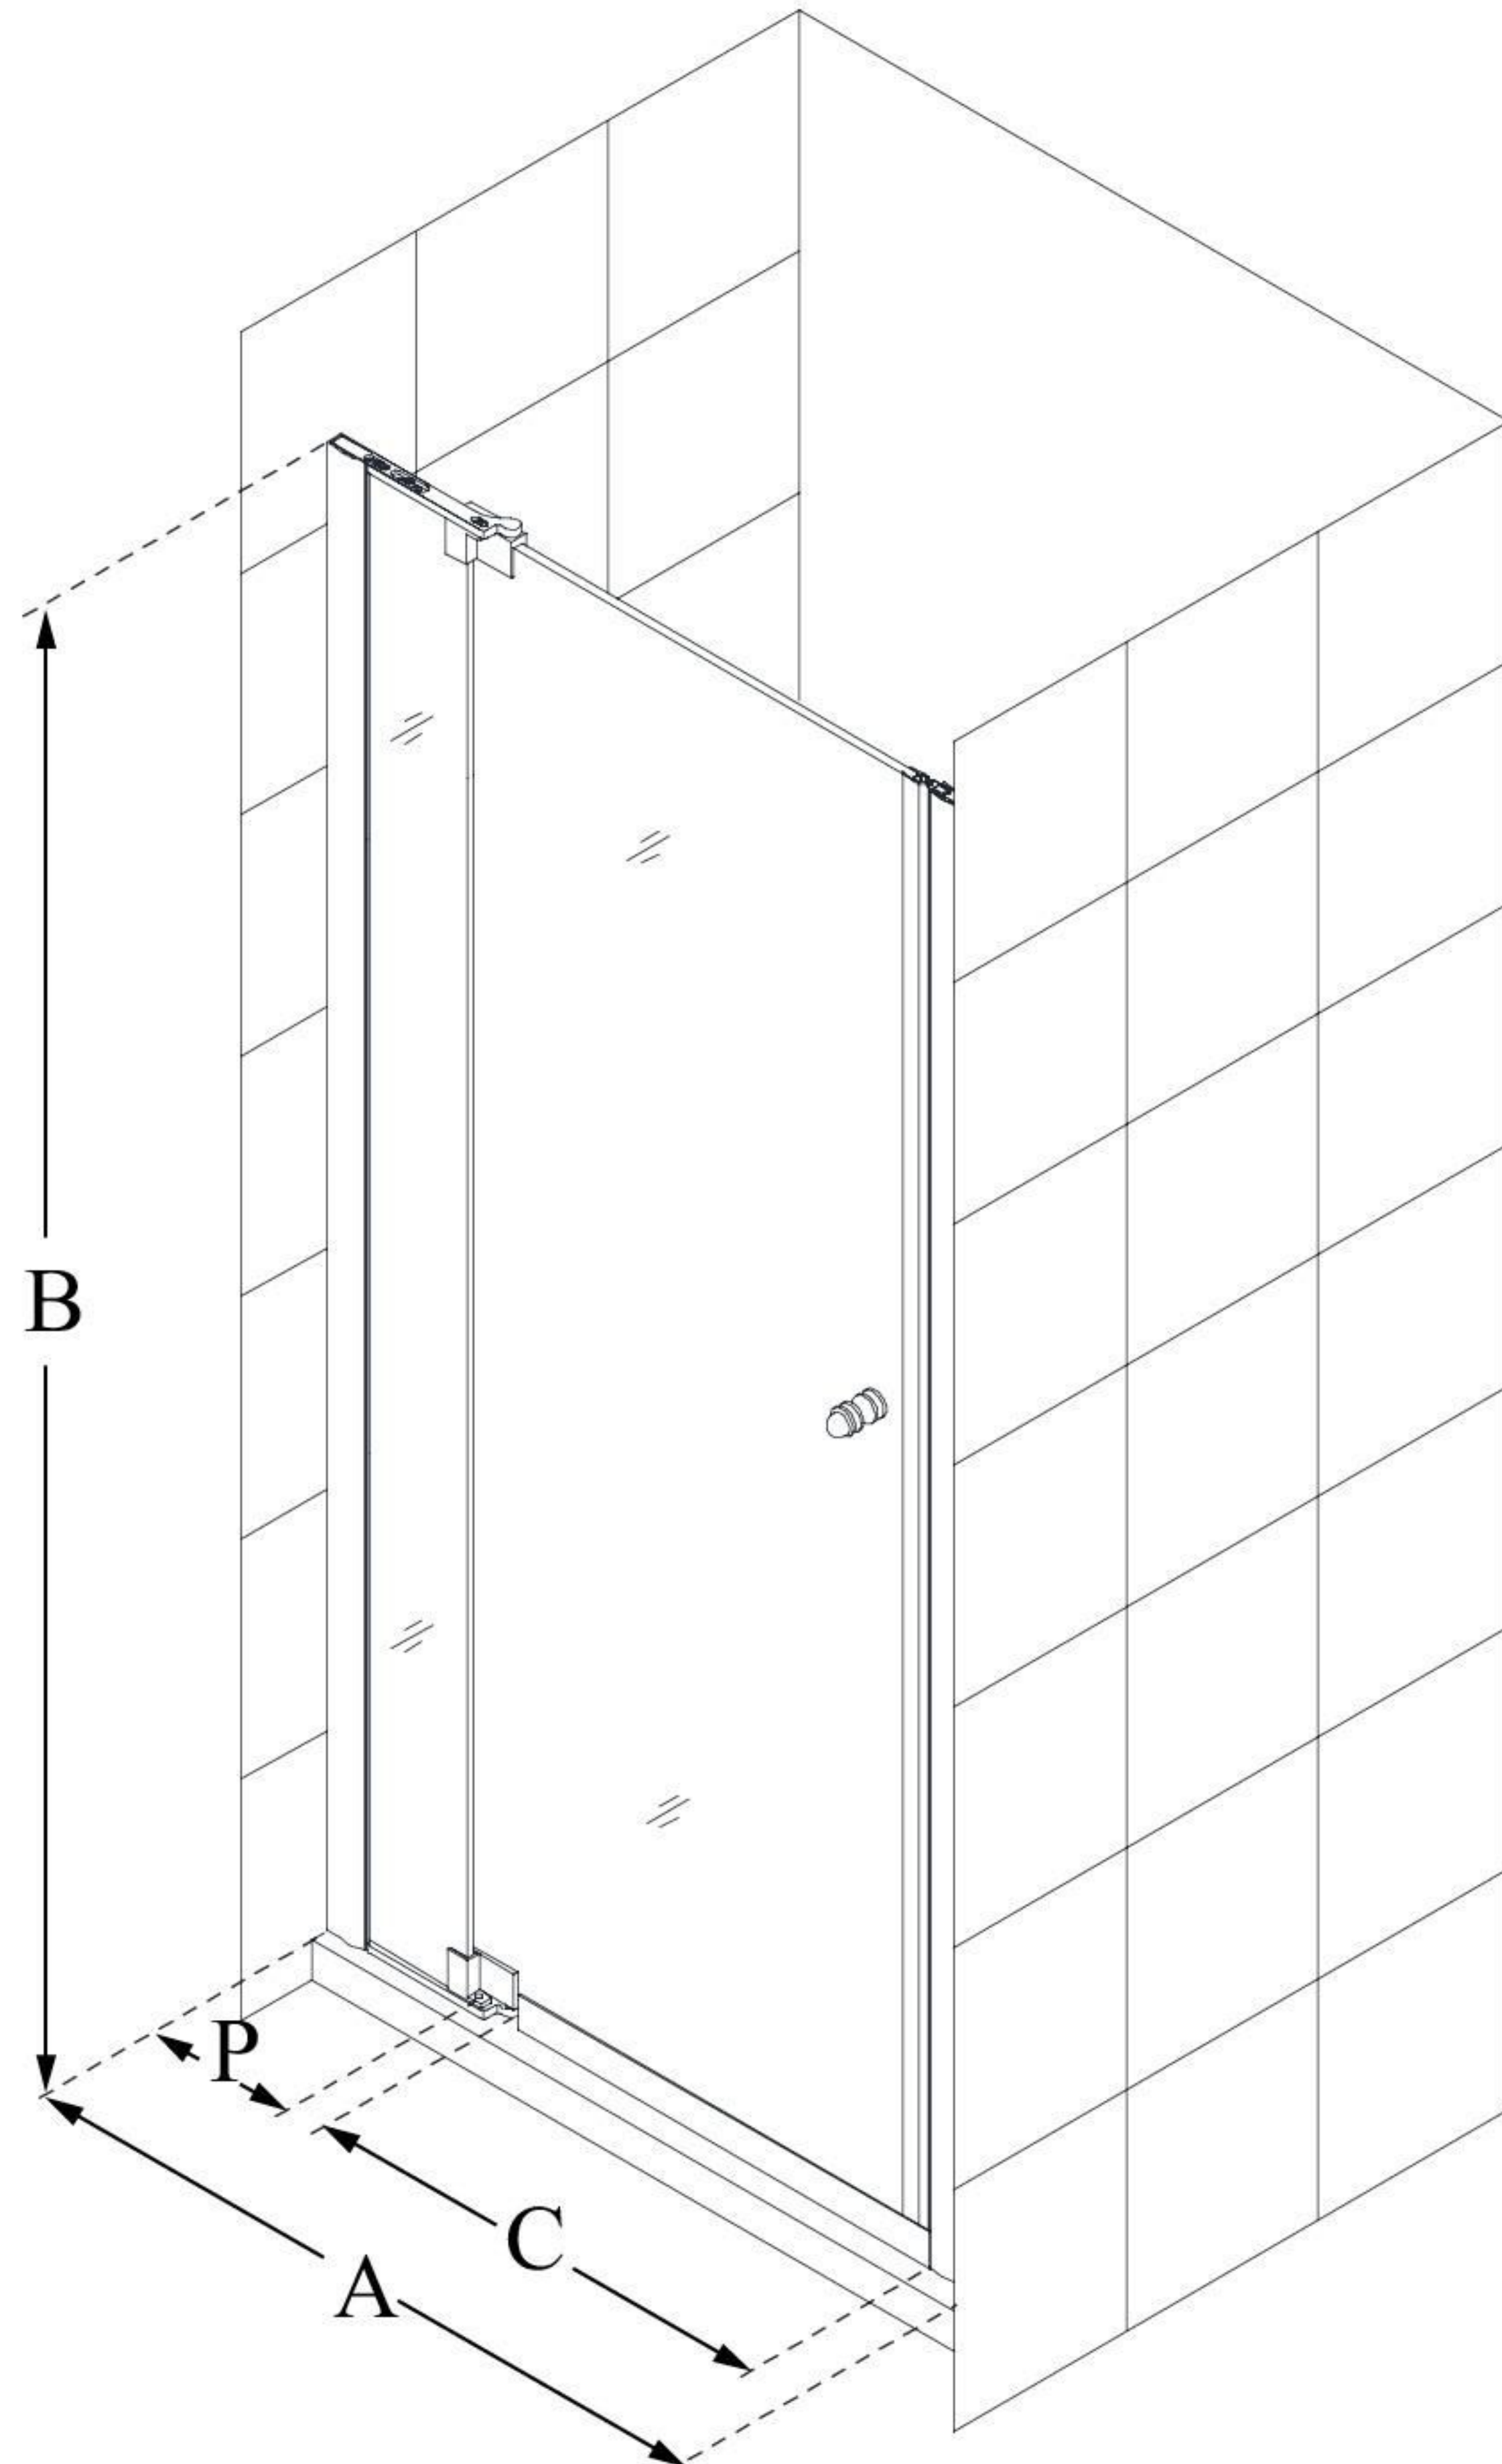

# ALLURE

DreamLine Allure 32-33" W x 73"  
H Frameless Pivot Shower Door

**PIVOT DOOR**

## CONFIGURATION DIMENSIONS:

**A: 32 - 33"**

MODEL WIDTH

**B: 73"**

MODEL HEIGHT

**C: 18 3/4 - 24 3/4"**

ACCESS WIDTH

**D: 26 1/4"**

DOOR WIDTH

**E: --**

INLINE PANEL WIDTH

**P: 7 5/8"**

PIVOT PANEL WIDTH

DreamLine reserves the right to update or modify the hardware or materials pictured without prior notice for the purpose of product improvement and customer satisfaction.