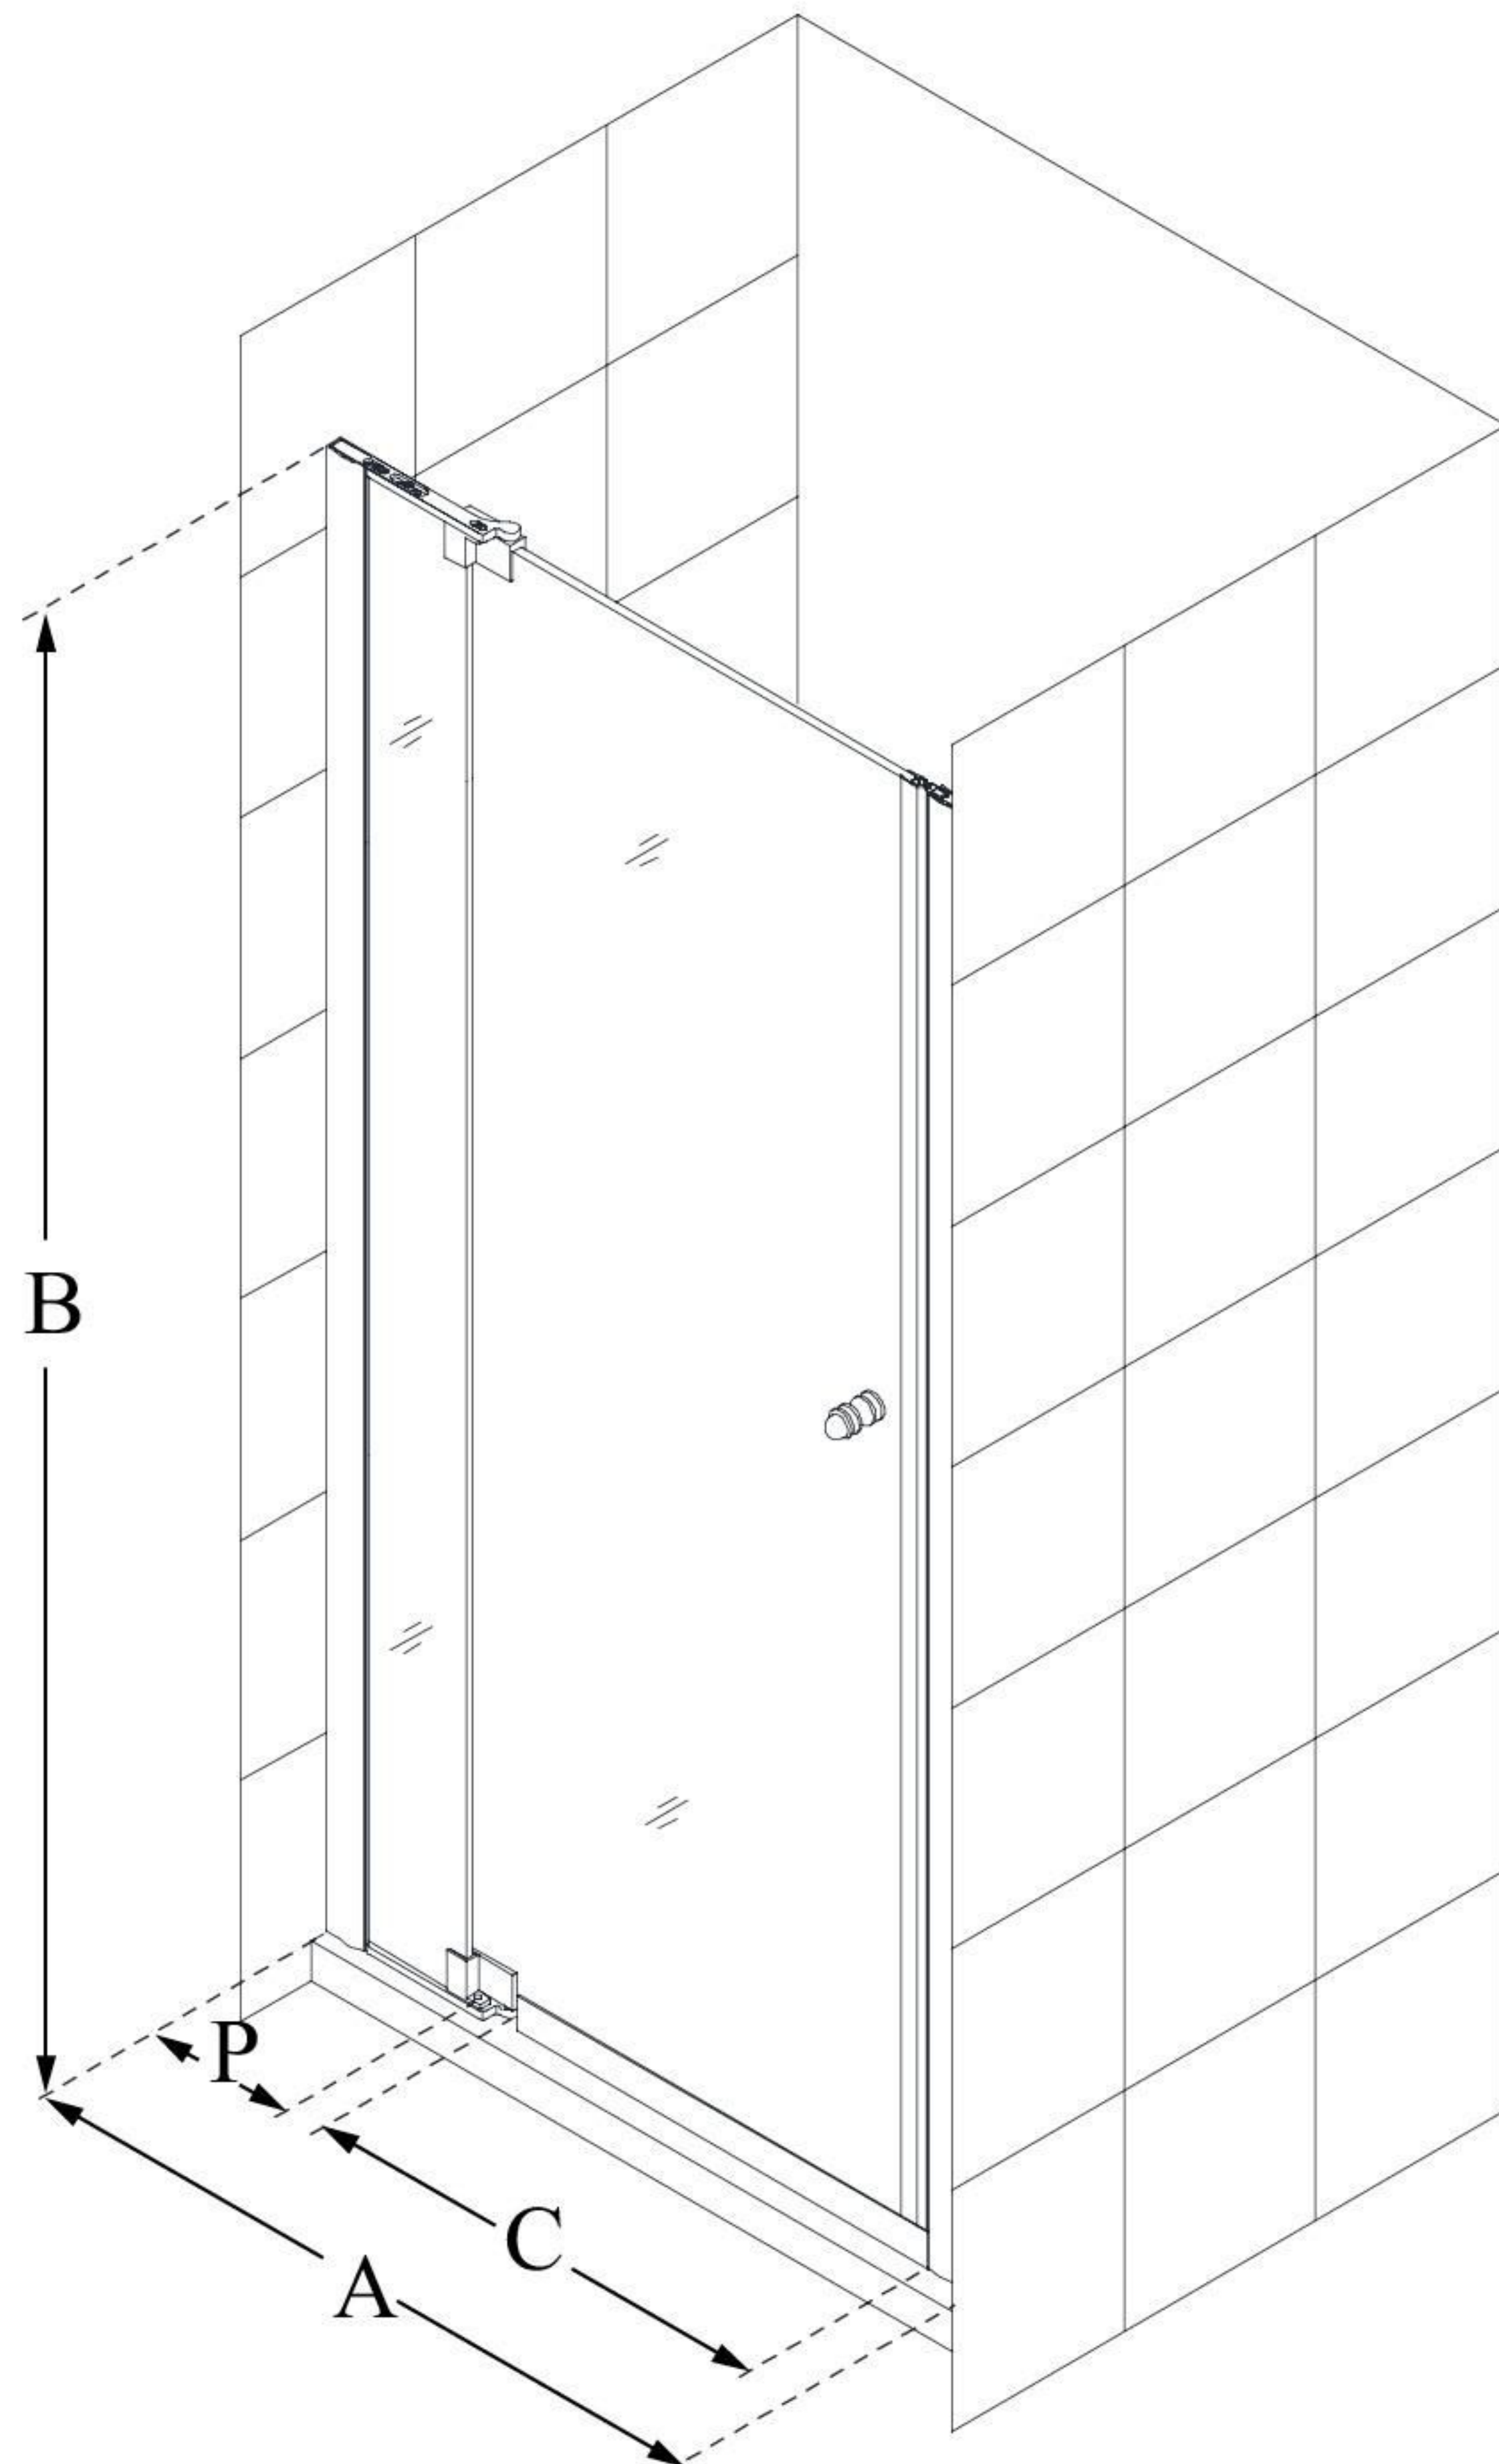

# ALLURE

DreamLine Allure 31-32" W x 73" H  
Frameless Pivot Shower Door

**PIVOT DOOR**

## CONFIGURATION DIMENSIONS:

**A: 31 - 32"**

MODEL WIDTH

**B: 73"**

MODEL HEIGHT

**C: 18 3/4 - 24 3/4"**

ACCESS WIDTH

**D: 26 1/4"**

DOOR WIDTH

**E: --**

INLINE PANEL WIDTH

**P: 7 5/8"**

PIVOT PANEL WIDTH

DreamLine reserves the right to update or modify the hardware or materials pictured without prior notice for the purpose of product improvement and customer satisfaction.