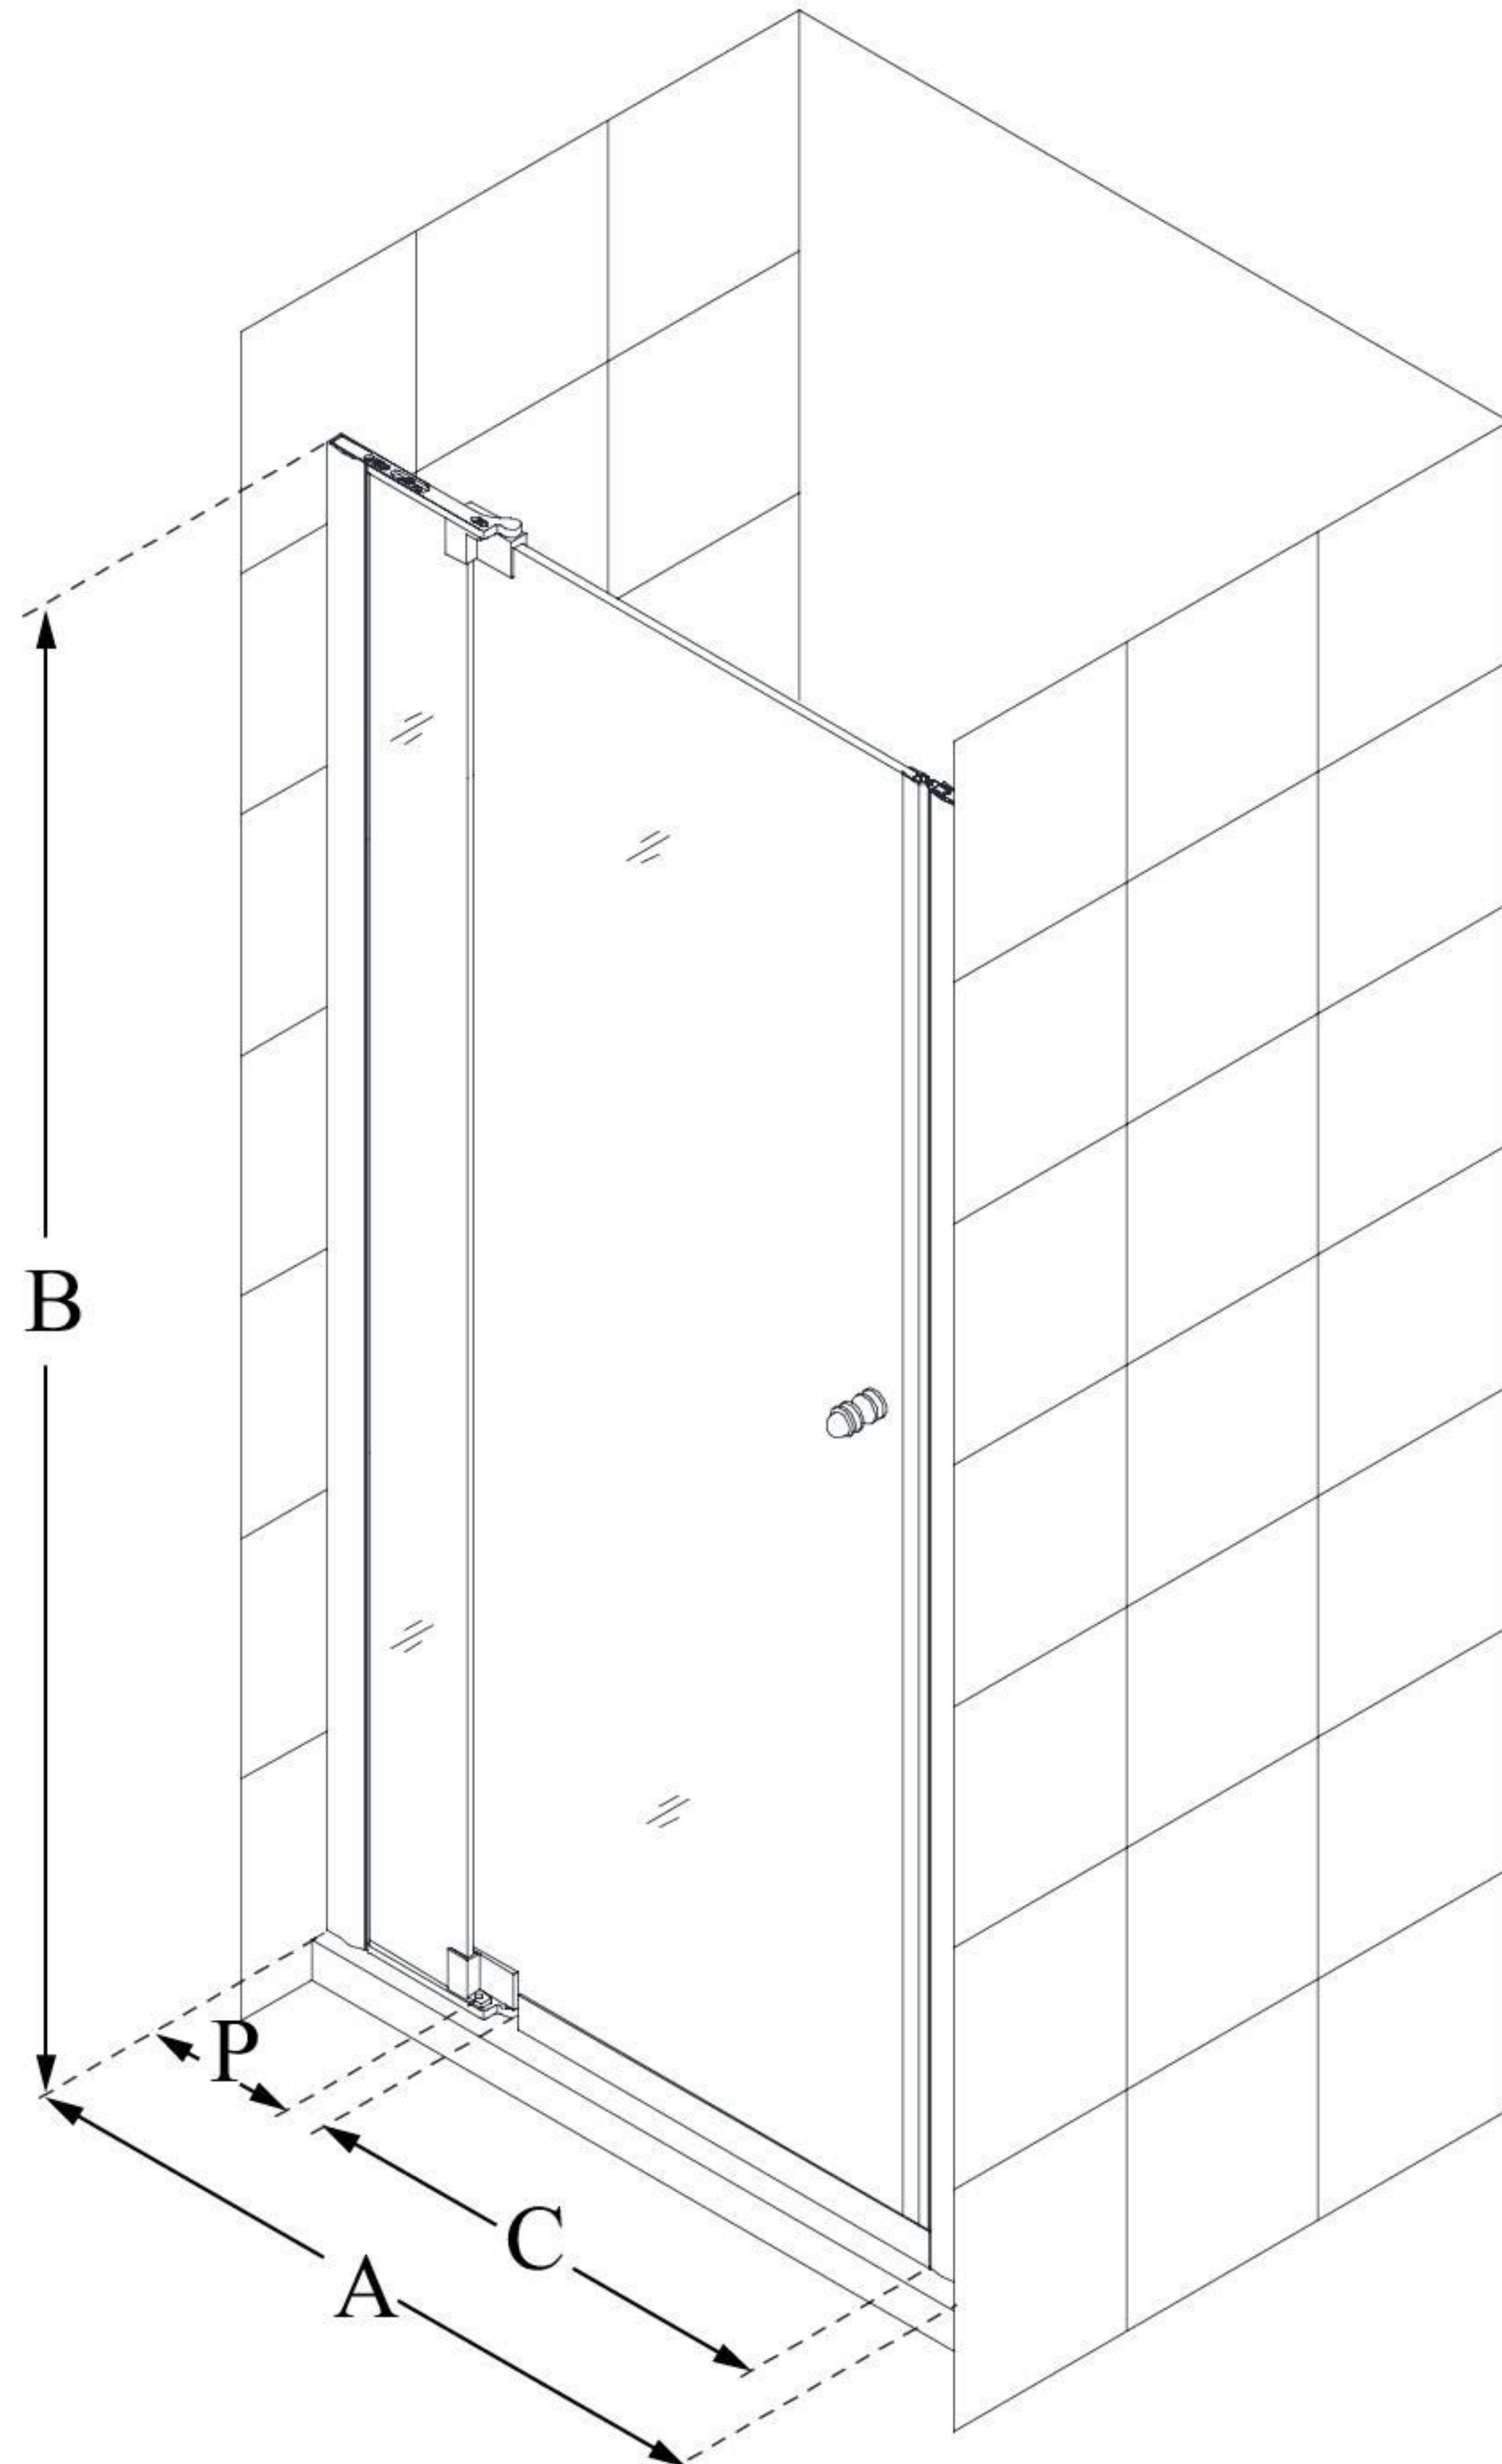

SHDR-4230728

ALLURE

DreamLine Allure 30-31" W x 73" H
Frameless Pivot Shower Door

PIVOT DOOR

CONFIGURATION DIMENSIONS:

A: 30 - 31"

MODEL WIDTH

B: 73"

MODEL HEIGHT

C: 18 3/4 - 24 3/4"

ACCESS WIDTH

D: 26 1/4"

DOOR WIDTH

E: --

INLINE PANEL WIDTH

P: 7 5/8"

PIVOT PANEL WIDTH

DreamLine reserves the right to update or modify the hardware or materials pictured without prior notice for the purpose of product improvement and customer satisfaction.