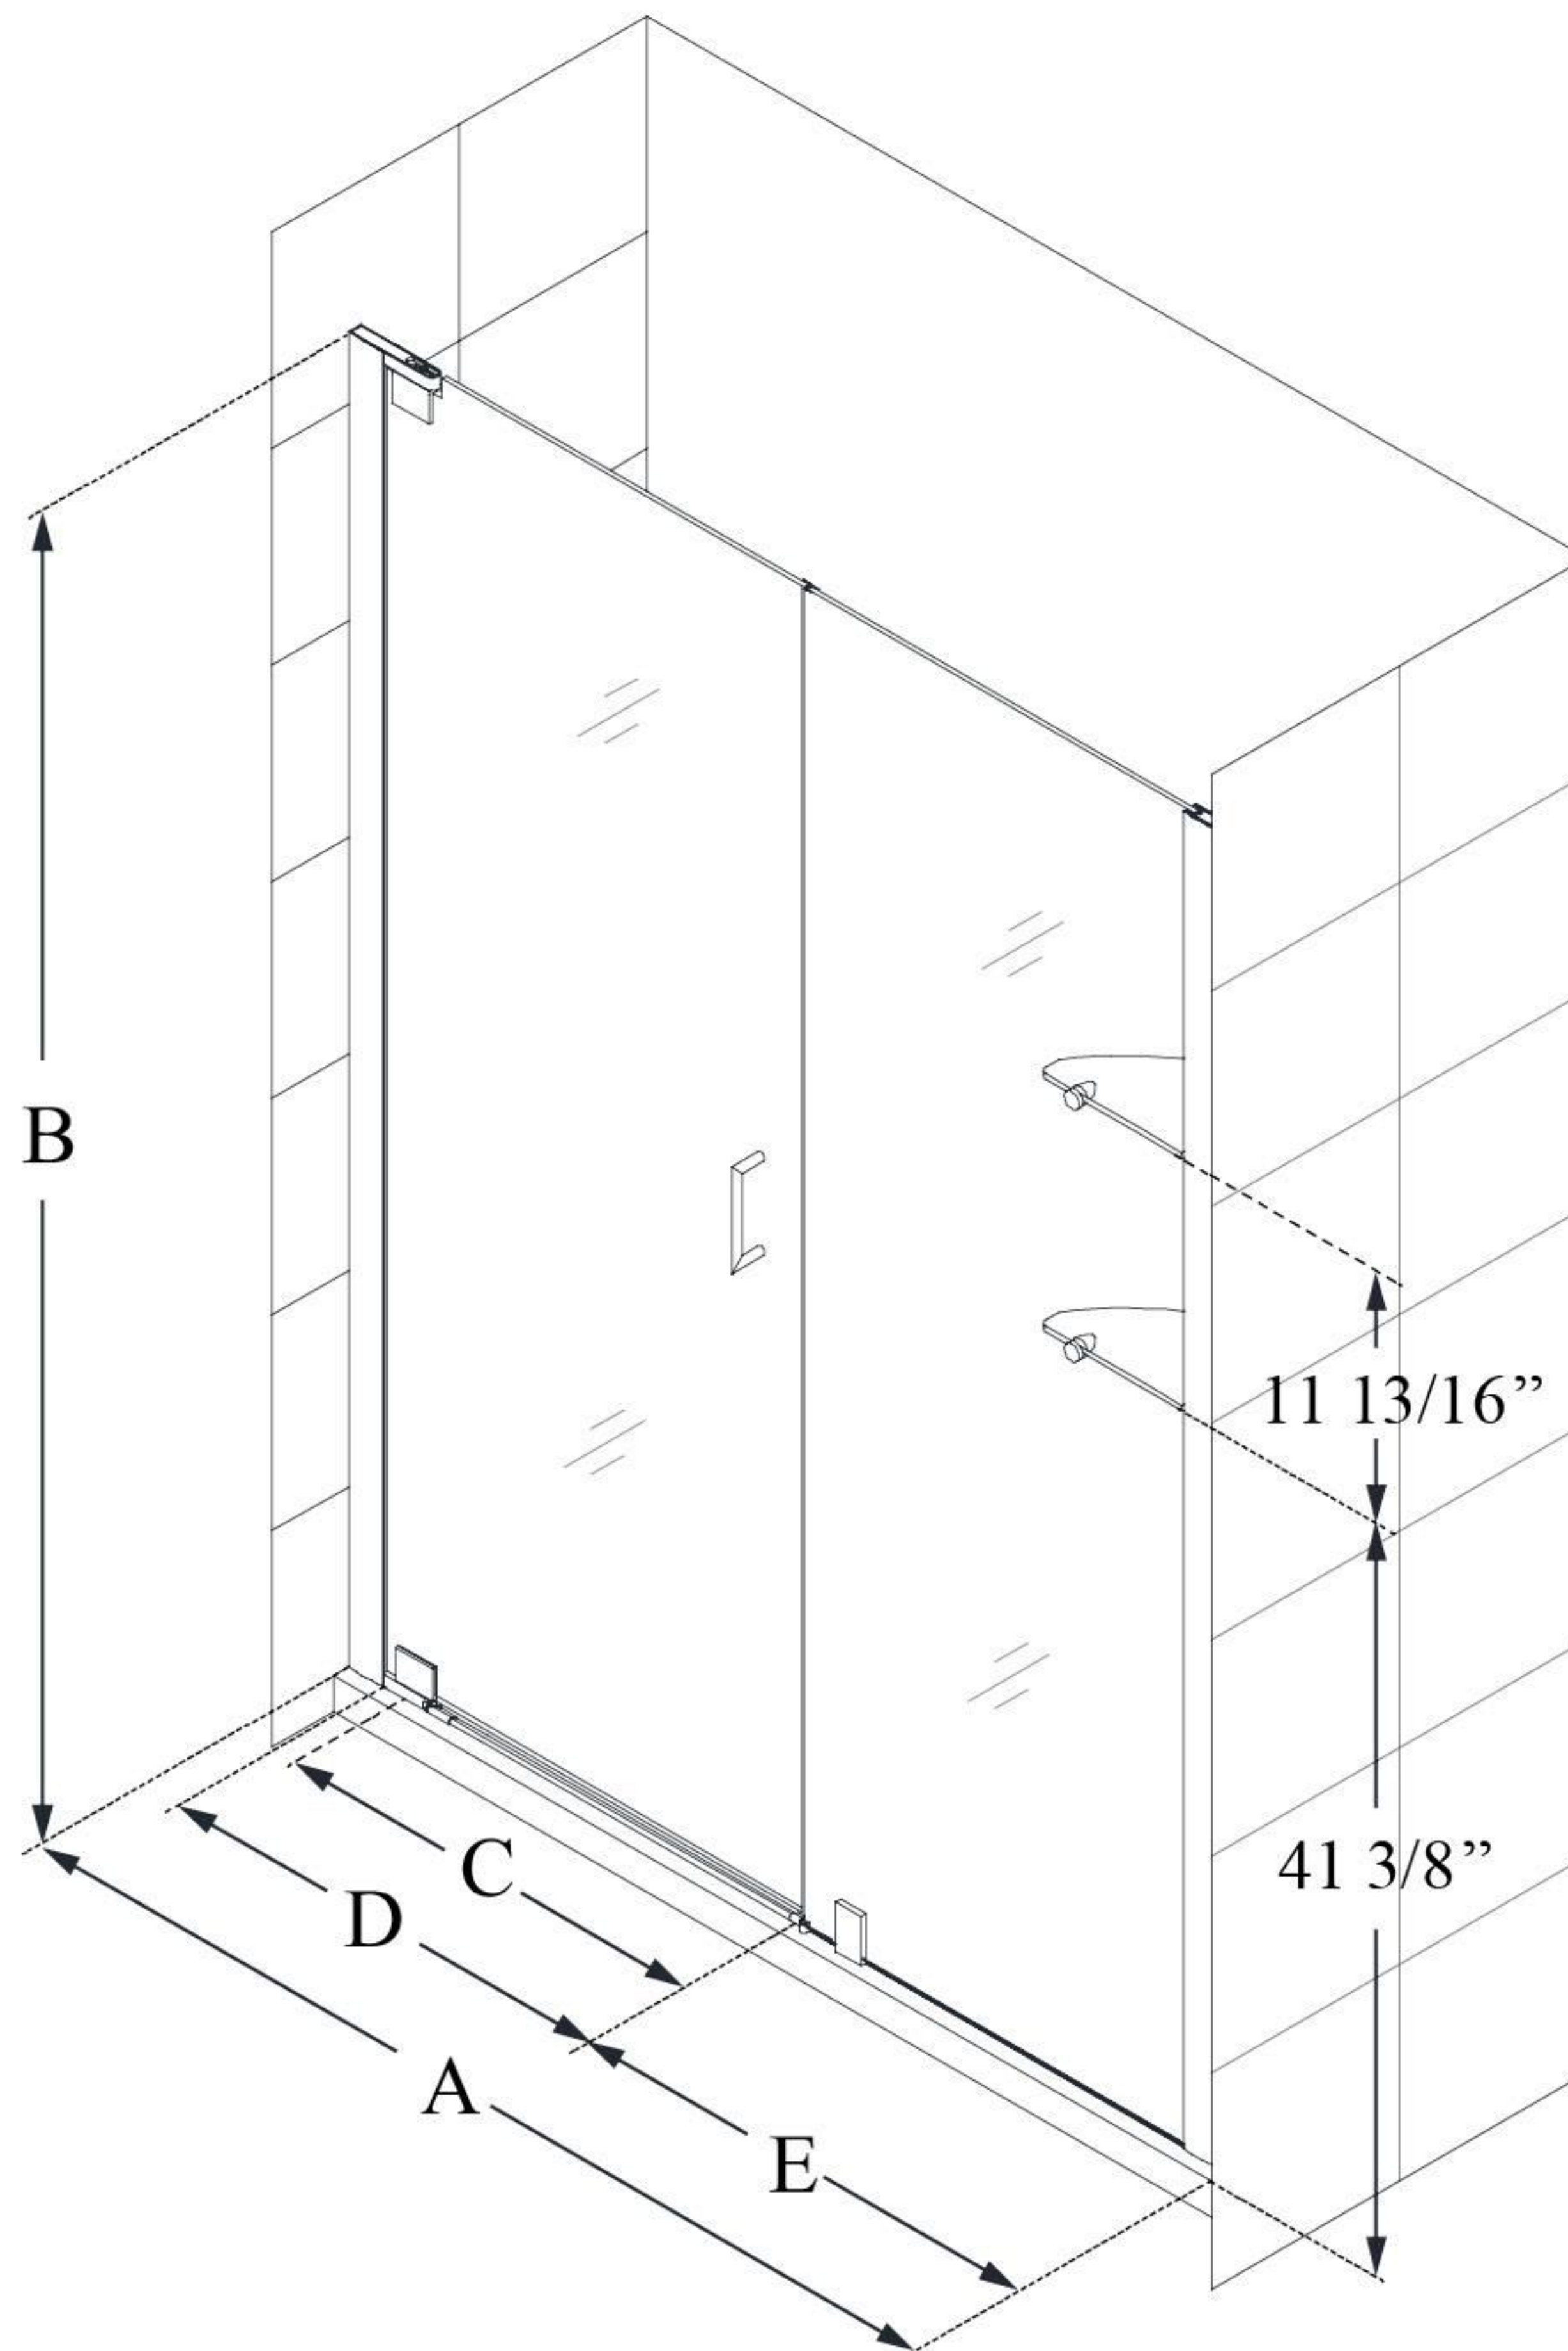

# ELEGANCE

DreamLine Elegance 59 3/4 - 61 3/4" W x 72" H Frameless Pivot Shower Door with Shelves

**PIVOT DOOR**

## CONFIGURATION DIMENSIONS:

**A: 59 3/4 - 61 3/4"**

MODEL WIDTH

**B: 72"**

MODEL HEIGHT

**C: 28 1/4"**

ACCESS WIDTH

**D: 31 1/4"**

DOOR WIDTH

**E: 26"**

INLINE PANEL WIDTH

DreamLine reserves the right to update or modify the hardware or materials pictured without prior notice for the purpose of product improvement and customer satisfaction.