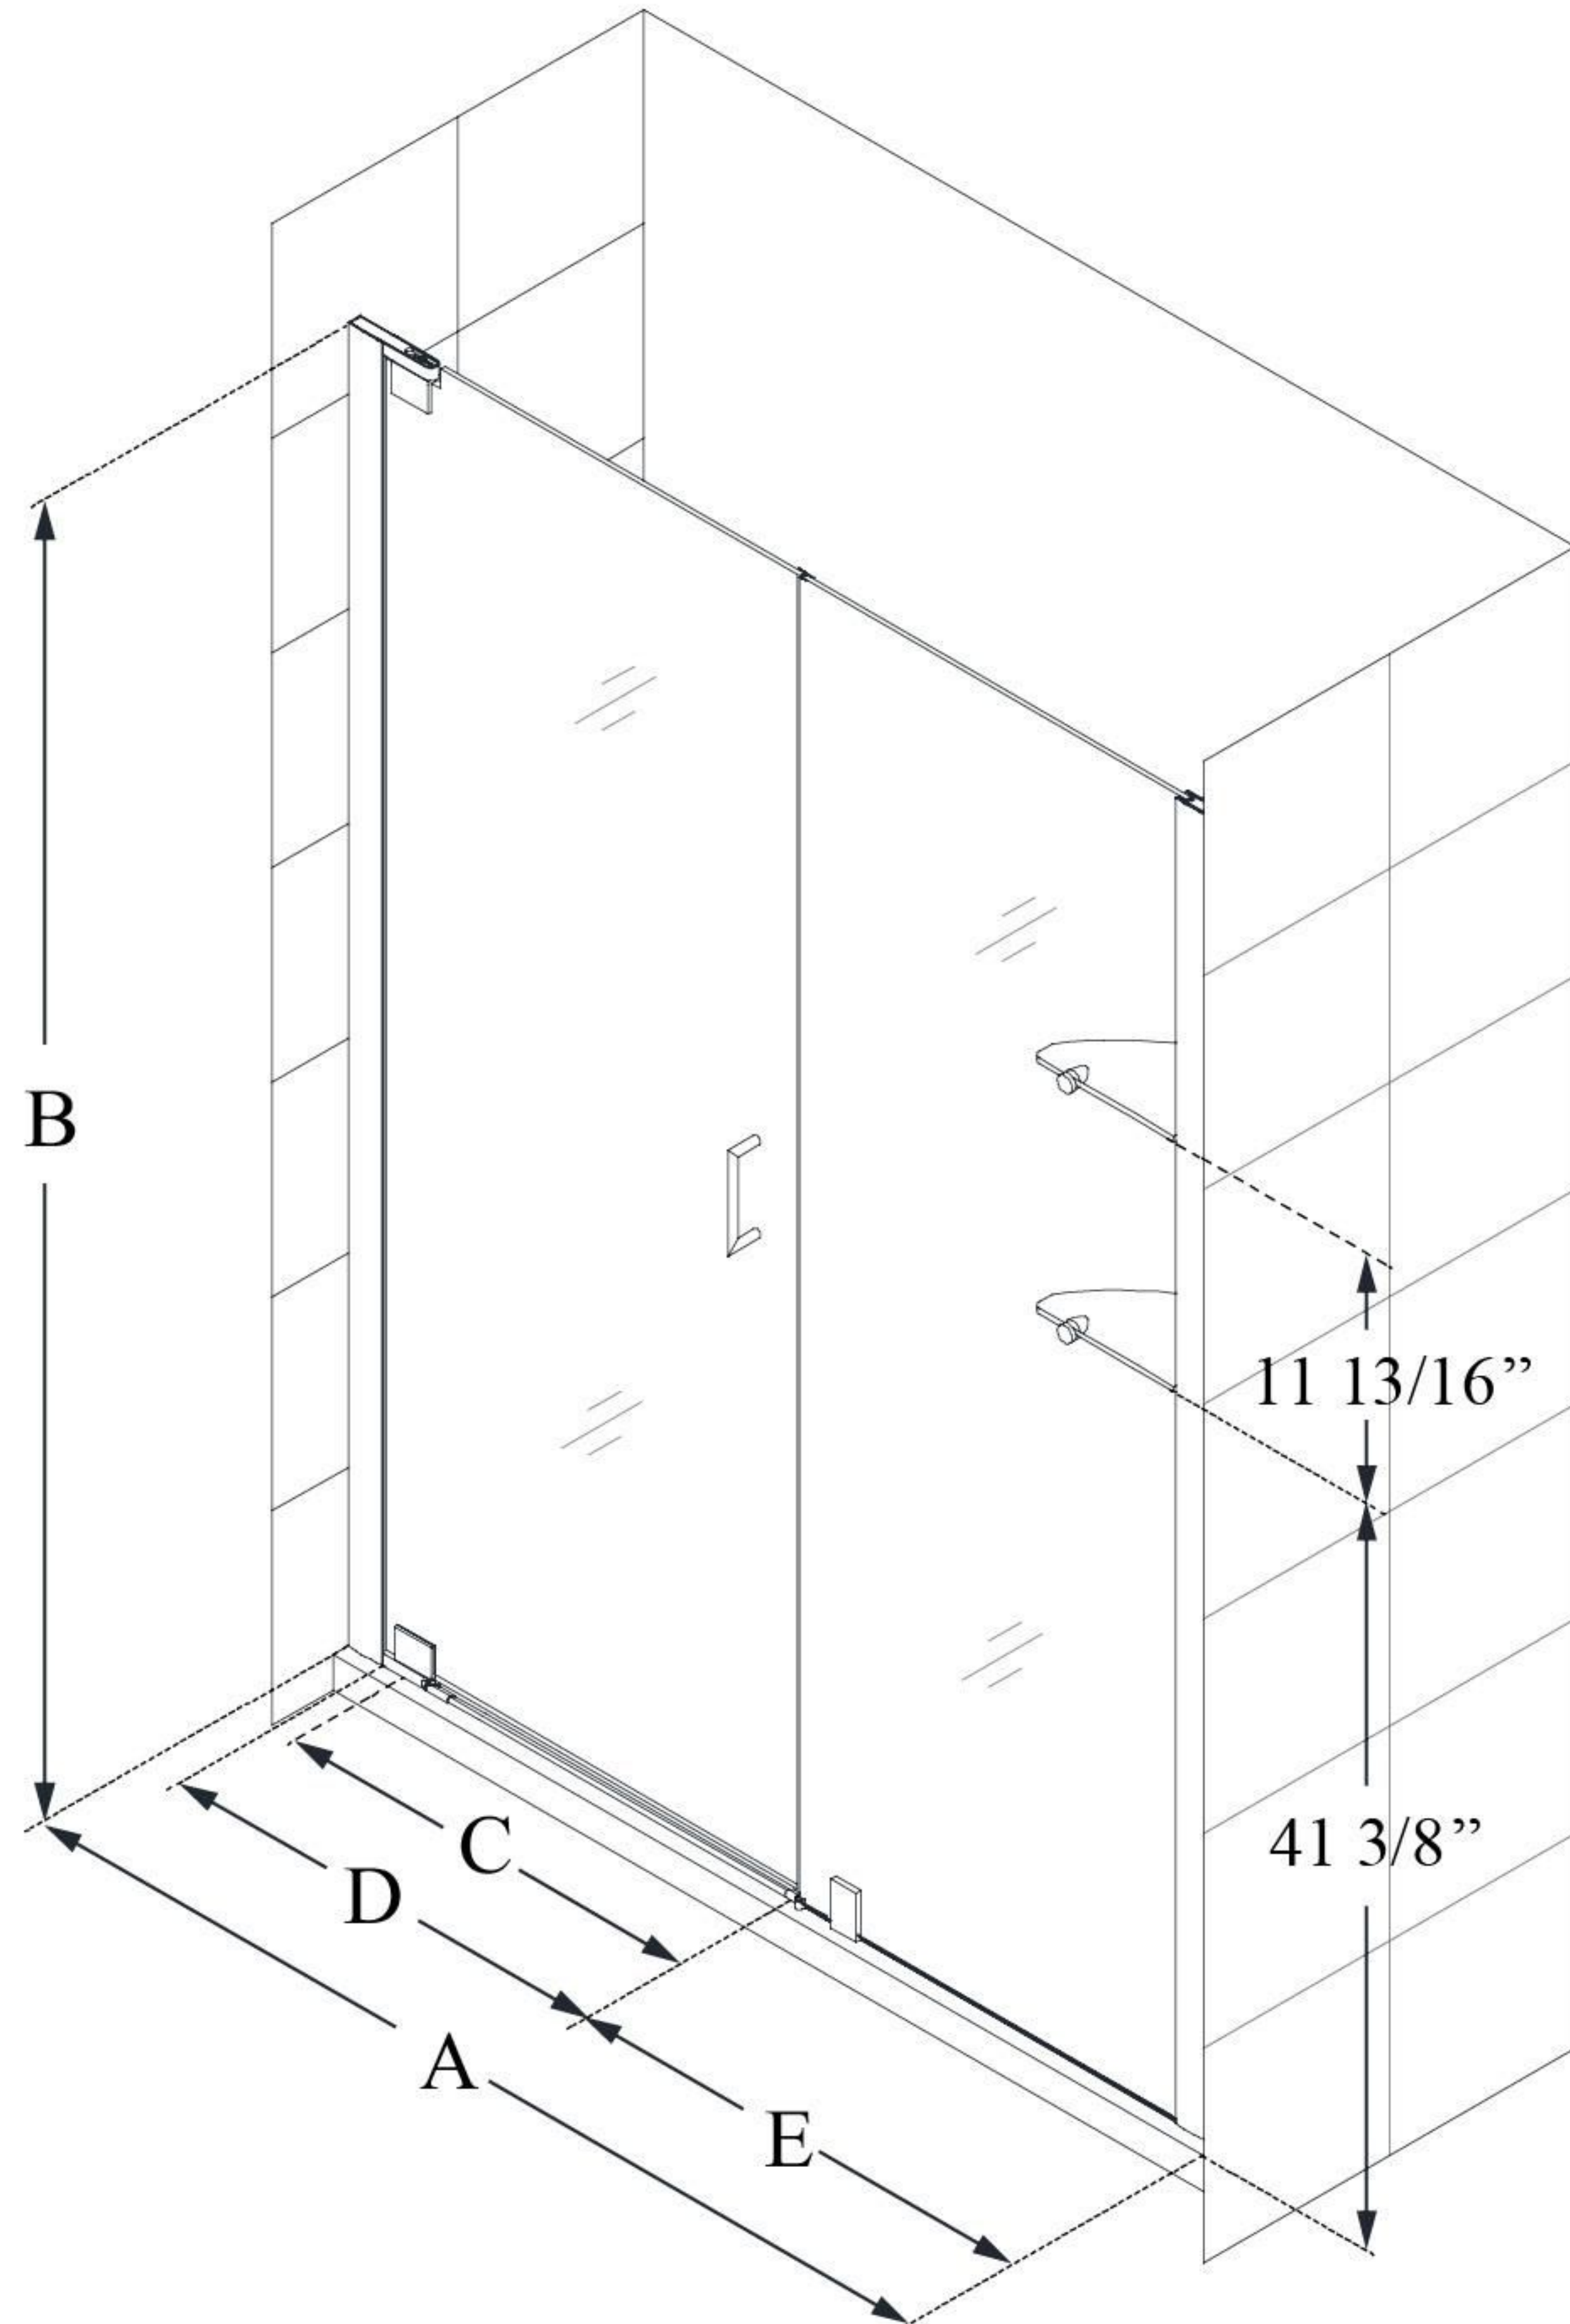

SHDR-4158720

ELEGANCE

DreamLine Elegance 58-60" W
x 72" H Frameless Pivot Shower
Door with Shelves

PIVOT DOOR

CONFIGURATION DIMENSIONS:

A: 58 - 60"

MODEL WIDTH

B: 72"

MODEL HEIGHT

C: 26 1/2"

ACCESS WIDTH

D: 29 1/2"

DOOR WIDTH

E: 26"

INLINE PANEL WIDTH

DreamLine reserves the right to update or modify the hardware or materials pictured without prior notice for the purpose of product improvement and customer satisfaction.