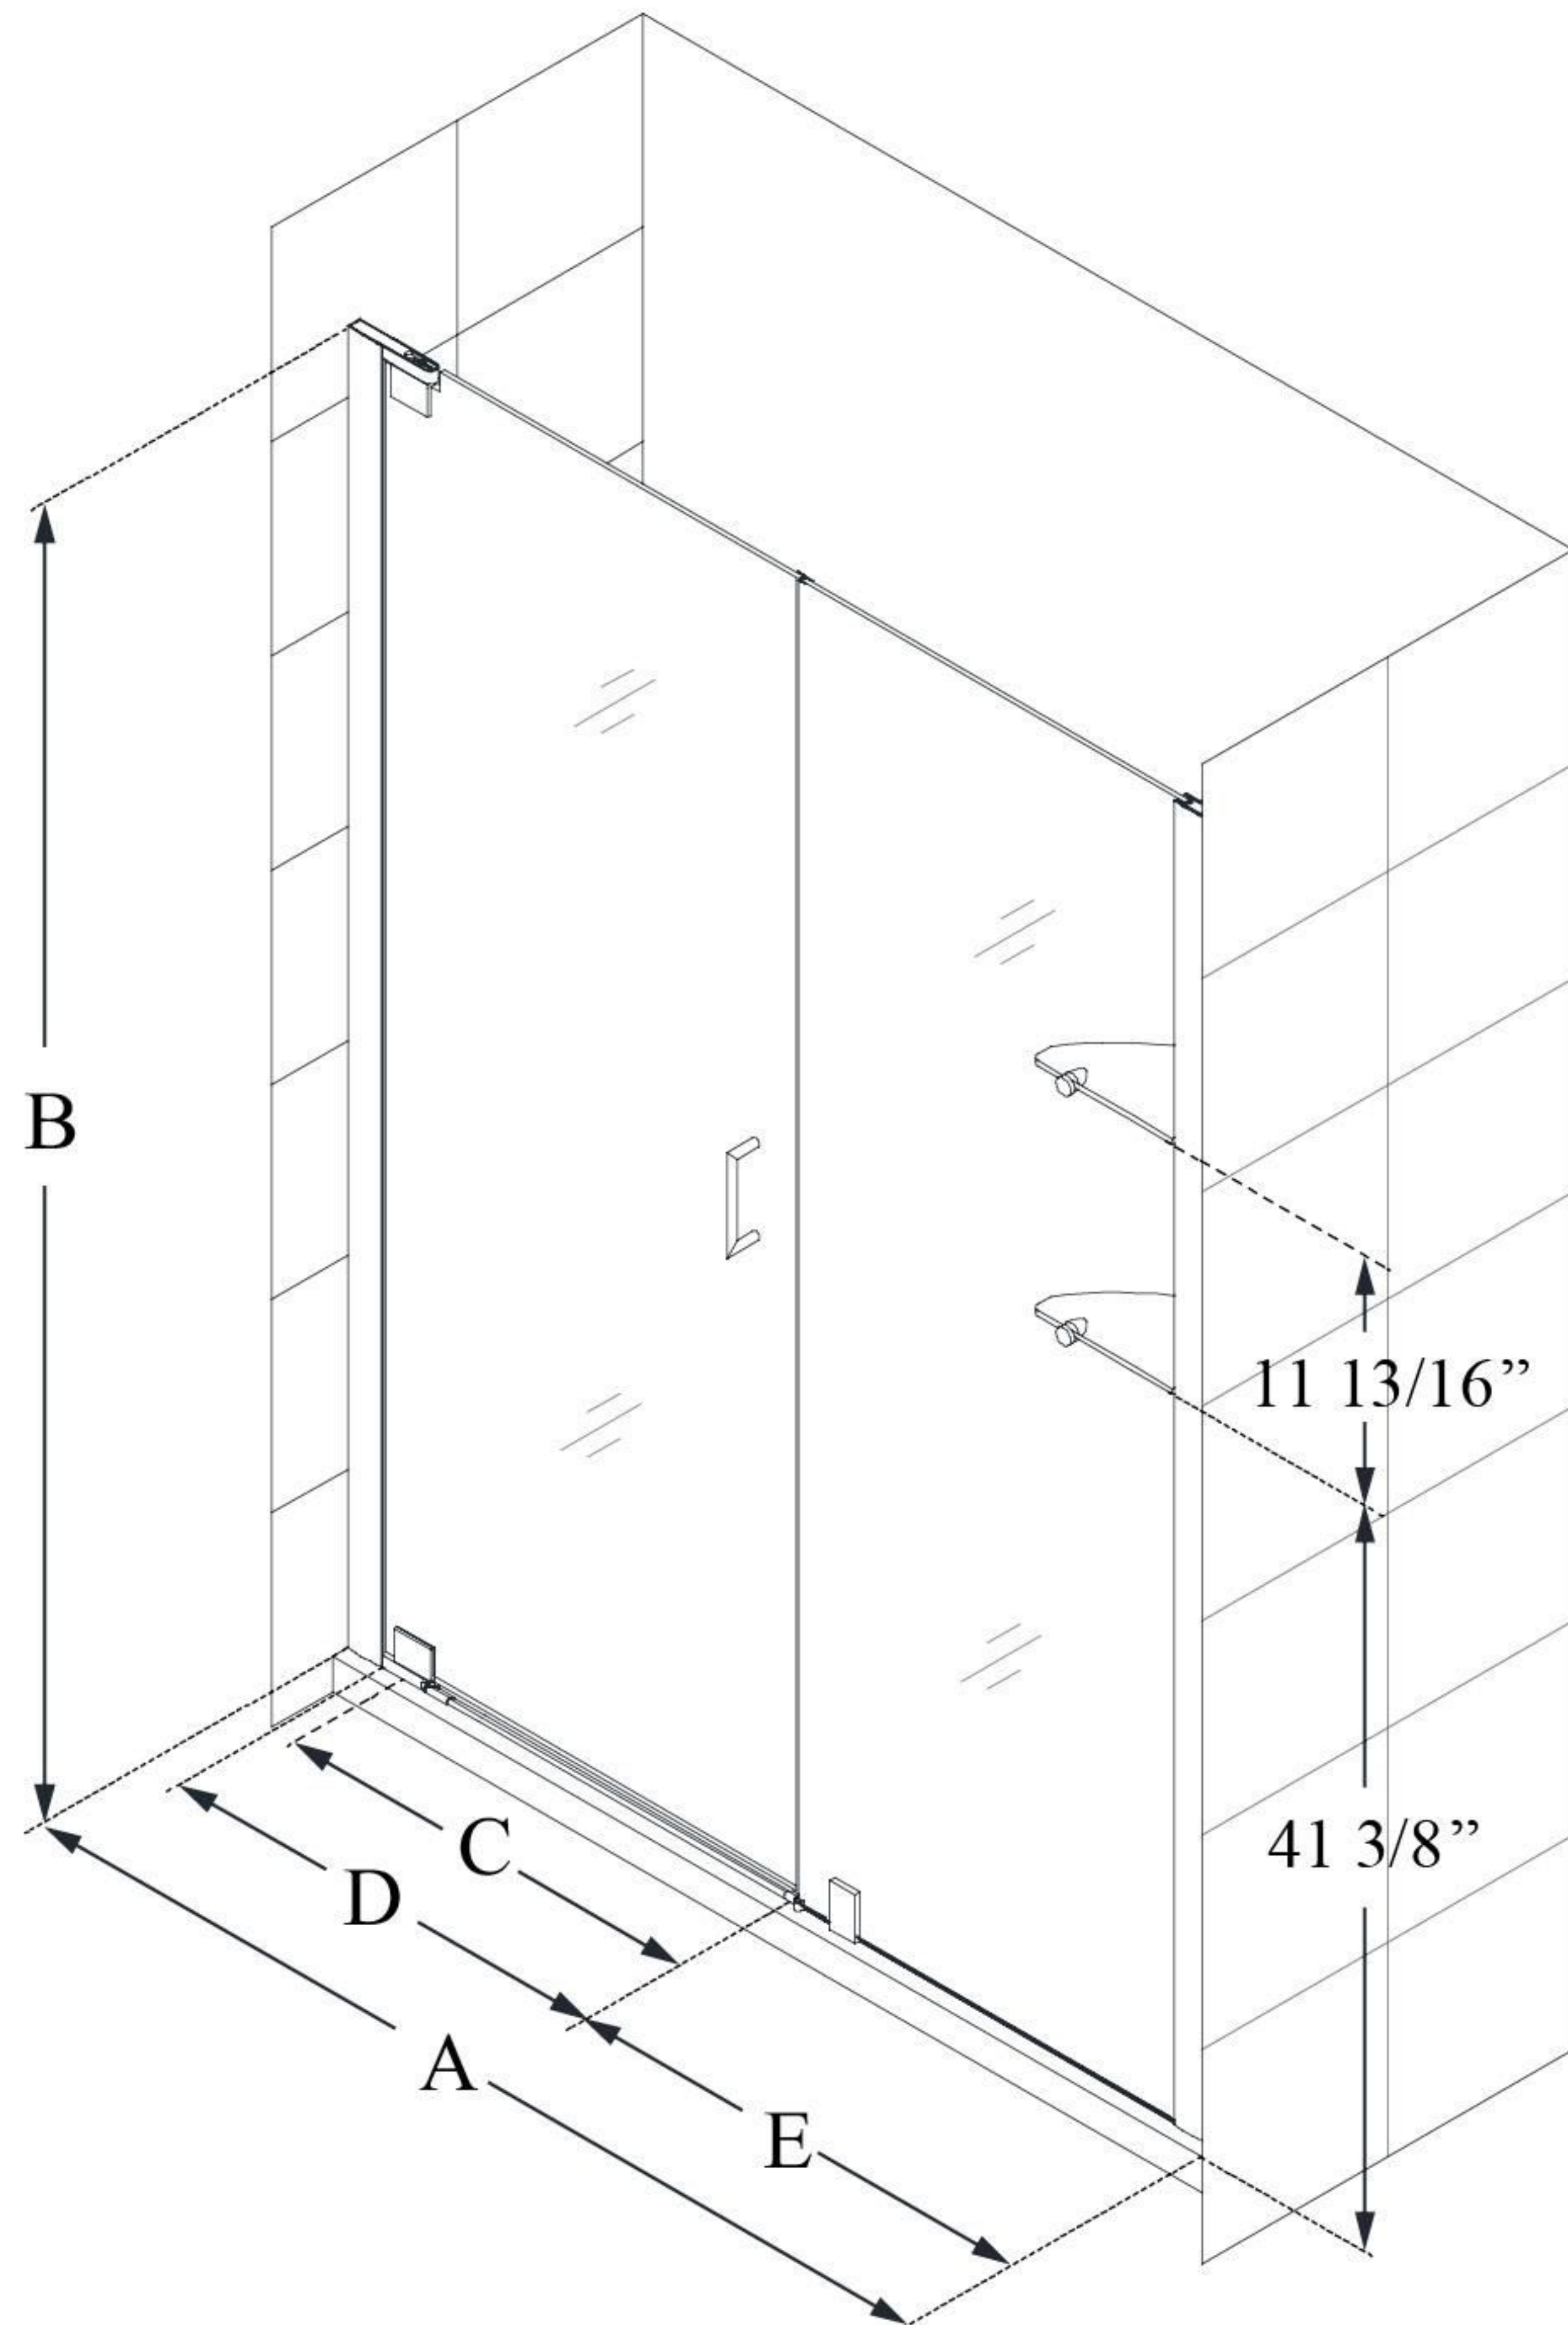

## ELEGANCE

DreamLine Elegance 56 1/4 - 58 1/4" W x 72" H Frameless Pivot Shower Door with Shelves

**PIVOT DOOR**

### CONFIGURATION DIMENSIONS:

**A: 56 1/4 - 58 1/4"**

MODEL WIDTH

**B: 72"**

MODEL HEIGHT

**C: 24 3/4"**

ACCESS WIDTH

**D: 27 3/4"**

DOOR WIDTH

**E: 26"**

INLINE PANEL WIDTH

DreamLine reserves the right to update or modify the hardware or materials pictured without prior notice for the purpose of product improvement and customer satisfaction.