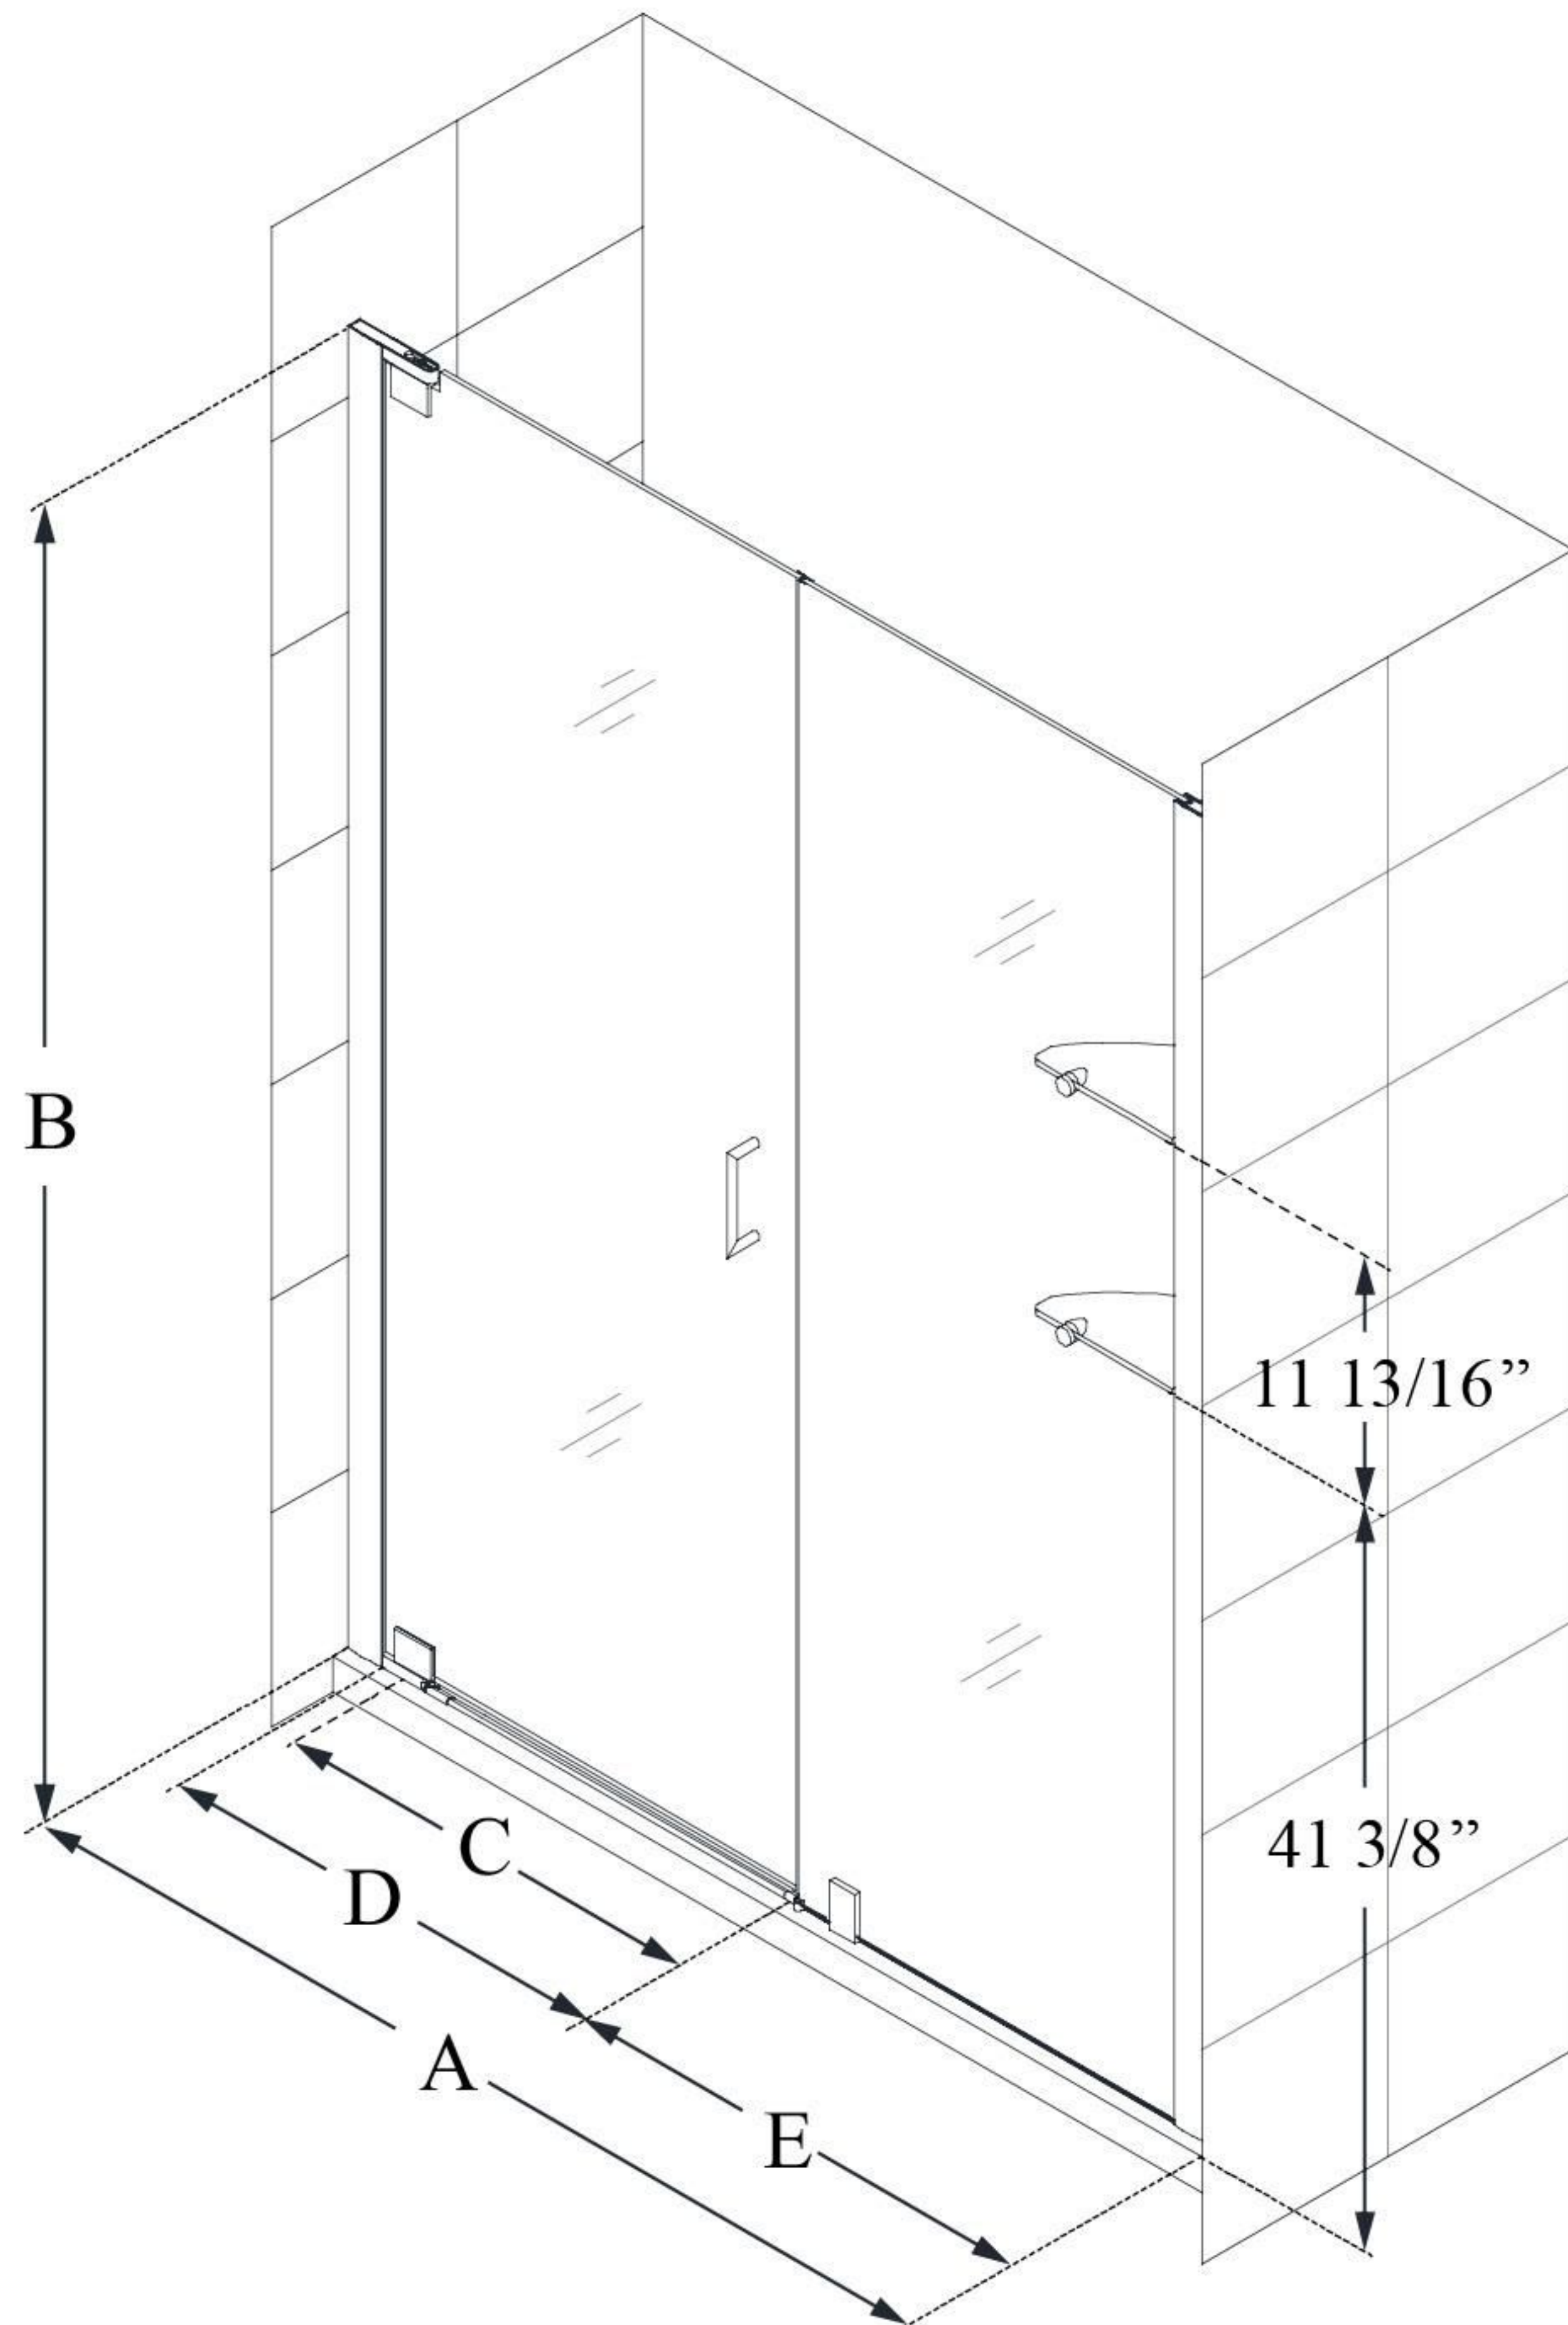

SHDR-4154720

ELEGANCE

DreamLine Elegance 54 1/2 - 56 1/2" W x 72" H Frameless Pivot Shower Door with Shelves

PIVOT DOOR

CONFIGURATION DIMENSIONS:

A: 54 1/2 - 56 1/2"

MODEL WIDTH

B: 72"

MODEL HEIGHT

C: 23"

ACCESS WIDTH

D: 26"

DOOR WIDTH

E: 26"

INLINE PANEL WIDTH

DreamLine reserves the right to update or modify the hardware or materials pictured without prior notice for the purpose of product improvement and customer satisfaction.