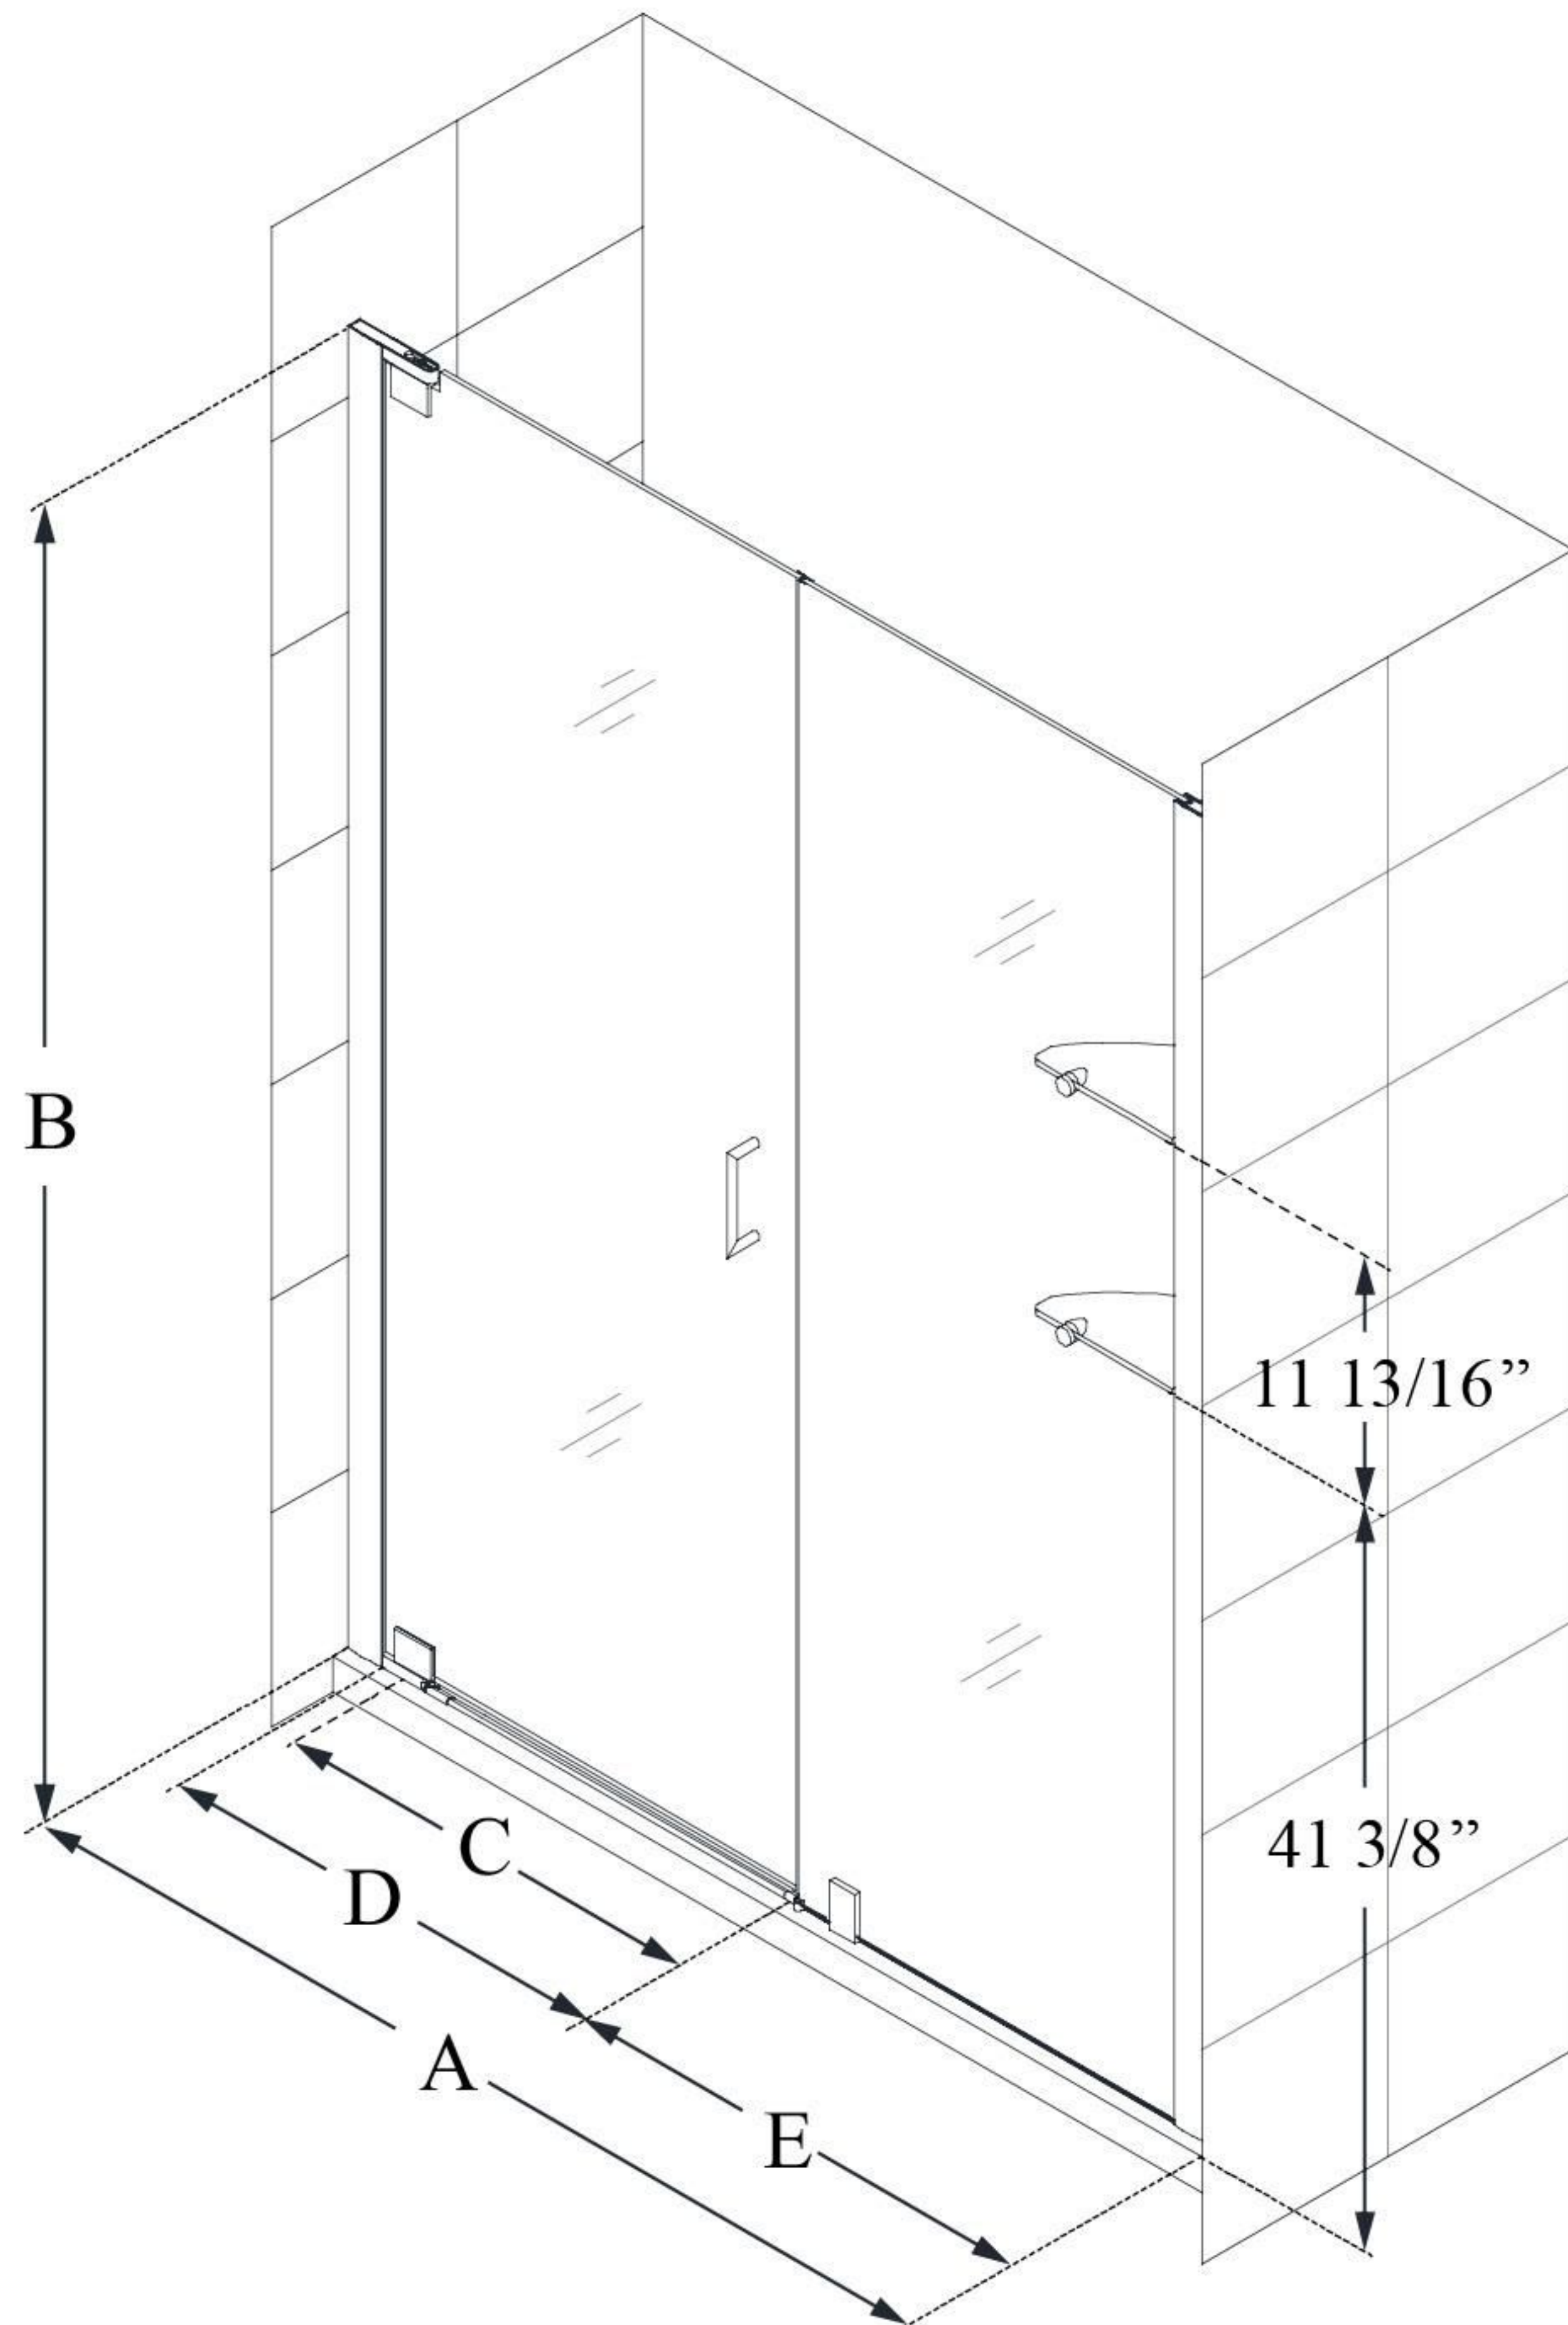

SHDR-4152720

ELEGANCE

DreamLine Elegance 52 3/4 - 54 3/4" W x 72" H Frameless Pivot Shower Door with Shelves

PIVOT DOOR

CONFIGURATION DIMENSIONS:

A: 52 3/4 - 54 3/4"

MODEL WIDTH

B: 72"

MODEL HEIGHT

C: 21 1/4"

ACCESS WIDTH

D: 24 1/4"

DOOR WIDTH

E: 26"

INLINE PANEL WIDTH

DreamLine reserves the right to update or modify the hardware or materials pictured without prior notice for the purpose of product improvement and customer satisfaction.